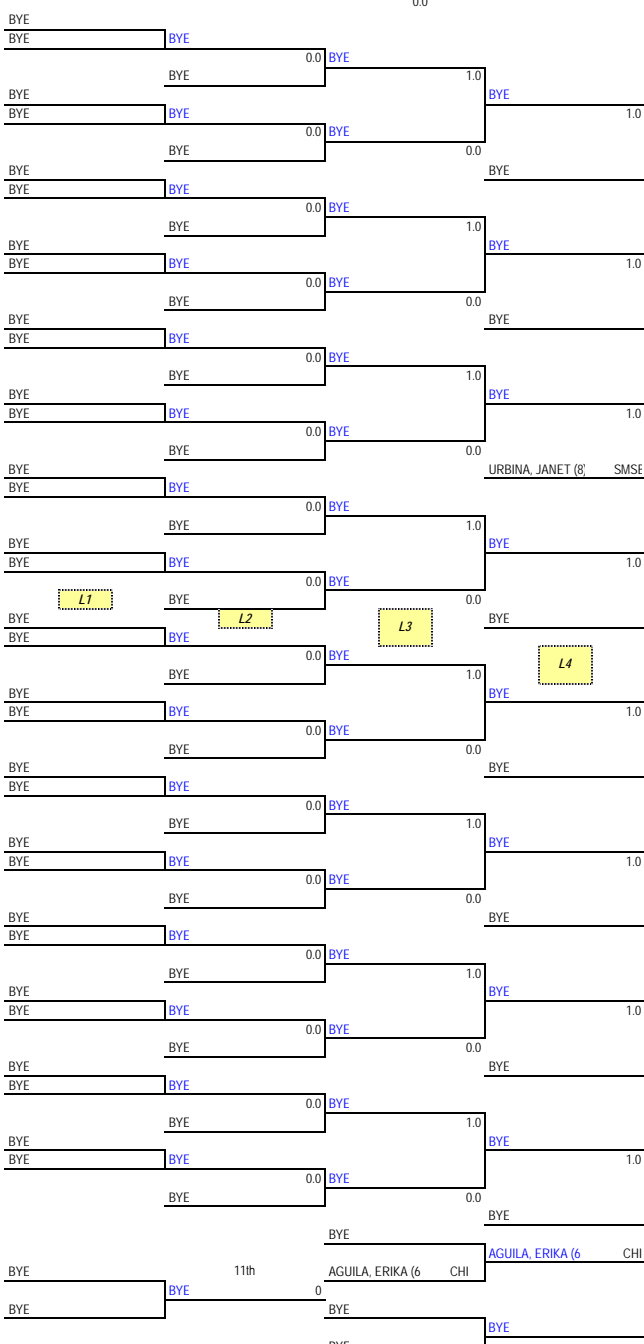

TOMPKINS, COURTENEY (1)	PV	0.0	TOMPKINS, COURTENEY (1)	PV	0.0
BYE			BYE		
BYE			BYE		
BYE			BYE		
BYE			BYE		
BRADFORD, DESTINY	MIL	0.0	BRADFORD, DESTINY	MIL	0.0
BYE			BYE		
BYE			BYE		
BYE			BYE		
BYE			BYE		
URBINA, JANET (8)	SMSE	0.0	URBINA, JANET (8)	SMSE	0.0
BYE			BYE		
BAUTISTA, ZAYRA (5)	SP	0.0	BAUTISTA, ZAYRA (5)	SP	0.0
BYE			BYE		
BYE			BYE		
BYE			BYE		
BYE			BYE		
BYE			BYE		
BYE			BYE		
BYE			BYE		
BYE			BYE		
BYE			BYE		
BYE			BYE		
BUELNA, ROSIE (4)	NIP	0.0	BUELNA, ROSIE (4)	NIP	0.0
BYE			BYE		
GARCIA, YVETTE (3)	WC	0.0	GARCIA, YVETTE (3)	WC	0.0
BYE			BYE		
BYE			BYE		
BYE			BYE		
BYE			BYE		
BYE			BYE		
BYE			BYE		
BYE			BYE		
BYE			BYE		
BYE			BYE		
AGUILA, ERIKA (6)	CHI	0.0	AGUILA, ERIKA (6)	CHI	0.0
BYE			BYE		
ROMERO, DAISY (7)	PAC	0.0	ROMERO, DAISY (7)	PAC	0.0
BYE			BYE		
BYE			BYE		
BYE			BYE		
BYE			BYE		
BYE			BYE		
BYE			BYE		
BYE			BYE		
BYE			BYE		
BYE			BYE		
BYE			BYE		
CORONADO, REYLENE (2)	OXN	0.0	CORONADO, REYLENE (2)	OXN	0.0
BYE			BYE		

2014 Girls SS Regionals (North)

Weight Class : 170 LBS.

TOMPKINS, COURTENEY (1)	PV	0.0
F	1:13	9.0
TOMPKINS, COURTENEY (1)	PV	0.0
F	.34	13.0
BUELNA, ROSIE (4)	NIP	9.0
F	3:53	9.0
TOMPKINS, COURTENEY (1)	PV	0.0
F	1:29	6.0
1st		
GARCIA, YVETTE (3)	WC	9.0
F	1:24	9.0
AGUILA, ERIKA (6)	CHI	0.0
CORONADO, REYLENE (2)	OXN	13.0
F	2:25	13.0
CORONADO, REYLENE (2)	OXN	9.0
F	2:27	9.0

- 1st TOMPKINS, COURTENEY (1) Pioneer Valley
- 2nd CORONADO, REYLENE (2) Oxnard
- 3rd GARCIA, YVETTE (3) West Covina
- 4th URBINA, JANET (8) San Marcos Santa Barbara
- 5th BRADFORD, DESTINY Milikan
- 6th BUELNA, ROSIE (4) Nipomo
- 7th ROMERO, DAISY (7) Pacifica
- 8th BAUTISTA, ZAYRA (5) Santa Paula
- 9th AGUILA, ERIKA (6) Chino
- 10th BYE #N/A
- 11th BYE #N/A
- 12th BYE #N/A