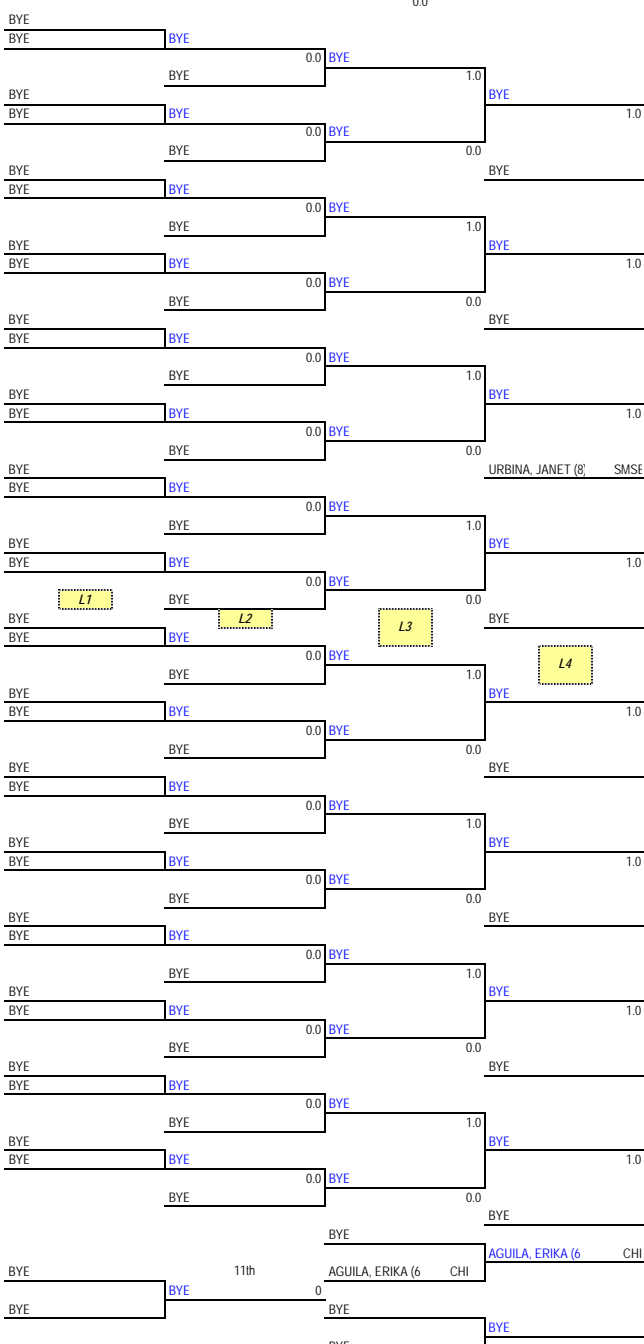

TOMPKINS, COURTENEY (1)	PV	0.0	TOMPKINS, COURTENEY (1)	PV	0.0
BYE			BYE		
BYE			BYE		
BYE			BYE		
BYE			BYE		
BRADFORD, DESTINY	MIL	0.0	BRADFORD, DESTINY	MIL	0.0
BYE			BYE		
BYE			BYE		
BYE			BYE		
BYE			BYE		
URBINA, JANET (8)	SMSE	0.0	URBINA, JANET (8)	SMSE	0.0
BYE			BYE		
BAUTISTA, ZAYRA (5)	SP	0.0	BAUTISTA, ZAYRA (5)	SP	0.0
BYE			BYE		
BYE			BYE		
BYE			BYE		
BYE			BYE		
BYE			BYE		
BYE			BYE		
BYE			BYE		
BYE			BYE		
BYE			BYE		
BYE			BYE		
BUELNA, ROSIE (4)	NIP	0.0	BUELNA, ROSIE (4)	NIP	0.0
BYE			BYE		
GARCIA, YVETTE (3)	WC	0.0	GARCIA, YVETTE (3)	WC	0.0
BYE			BYE		
BYE			BYE		
BYE			BYE		
BYE			BYE		
BYE			BYE		
BYE			BYE		
BYE			BYE		
BYE			BYE		
AGUILA, ERIKA (6)	CHI	0.0	AGUILA, ERIKA (6)	CHI	0.0
BYE			BYE		
ROMERO, DAISY (7)	PAC	0.0	ROMERO, DAISY (7)	PAC	0.0
BYE			BYE		
BYE			BYE		
BYE			BYE		
BYE			BYE		
BYE			BYE		
BYE			BYE		
BYE			BYE		
BYE			BYE		
BYE			BYE		
CORONADO, REYLENE (2)	OXN	0.0	CORONADO, REYLENE (2)	OXN	0.0
BYE			BYE		

2014 Girls SS Regionals (North)

Weight Class : 170 LBS.

TOMPKINS, COURTENEY (1)	PV	9.0
F	1:13	
BRADFORD, DESTINY	MIL	4.0
F	9 8	
URBINA, JANET (8)	SMSE	0.0
TOMPKINS, COURTENEY (1)	PV	13.0
F	.34	
BAUTISTA, ZAYRA (5)	SP	0.0
BUELNA, ROSIE (4)	NIP	9.0
F	3:53	
BUELNA, ROSIE (4)	NIP	0.0
TOMPKINS, COURTENEY (1)	PV	6.0
F	1:29	1st
GARCIA, YVETTE (3)	WC	0.0
AGUILA, ERIKA (6)	CHI	0.0
GARCIA, YVETTE (3)	WC	9.0
F	1:24	
CORONADO, REYLENE (2)	OXN	13.0
F	2:25	
CORONADO, REYLENE (2)	OXN	9.0
F	2:27	

1st	TOMPKINS, COURTENEY (1)	Pioneer Valley
2nd	CORONADO, REYLENE (2)	Oxnard
3rd	GARCIA, YVETTE (3)	West Covina
4th	URBINA, JANET (8)	San Marcos Santa Barbara
5th	BRADFORD, DESTINY	Milikan
6th	BUELNA, ROSIE (4)	Nipomo
7th	ROMERO, DAISY (7)	Pacifica
8th	BAUTISTA, ZAYRA (5)	Santa Paula
9th	AGUILA, ERIKA (6)	Chino
10th	BYE	#N/A
11th	BYE	#N/A
12th	BYE	#N/A