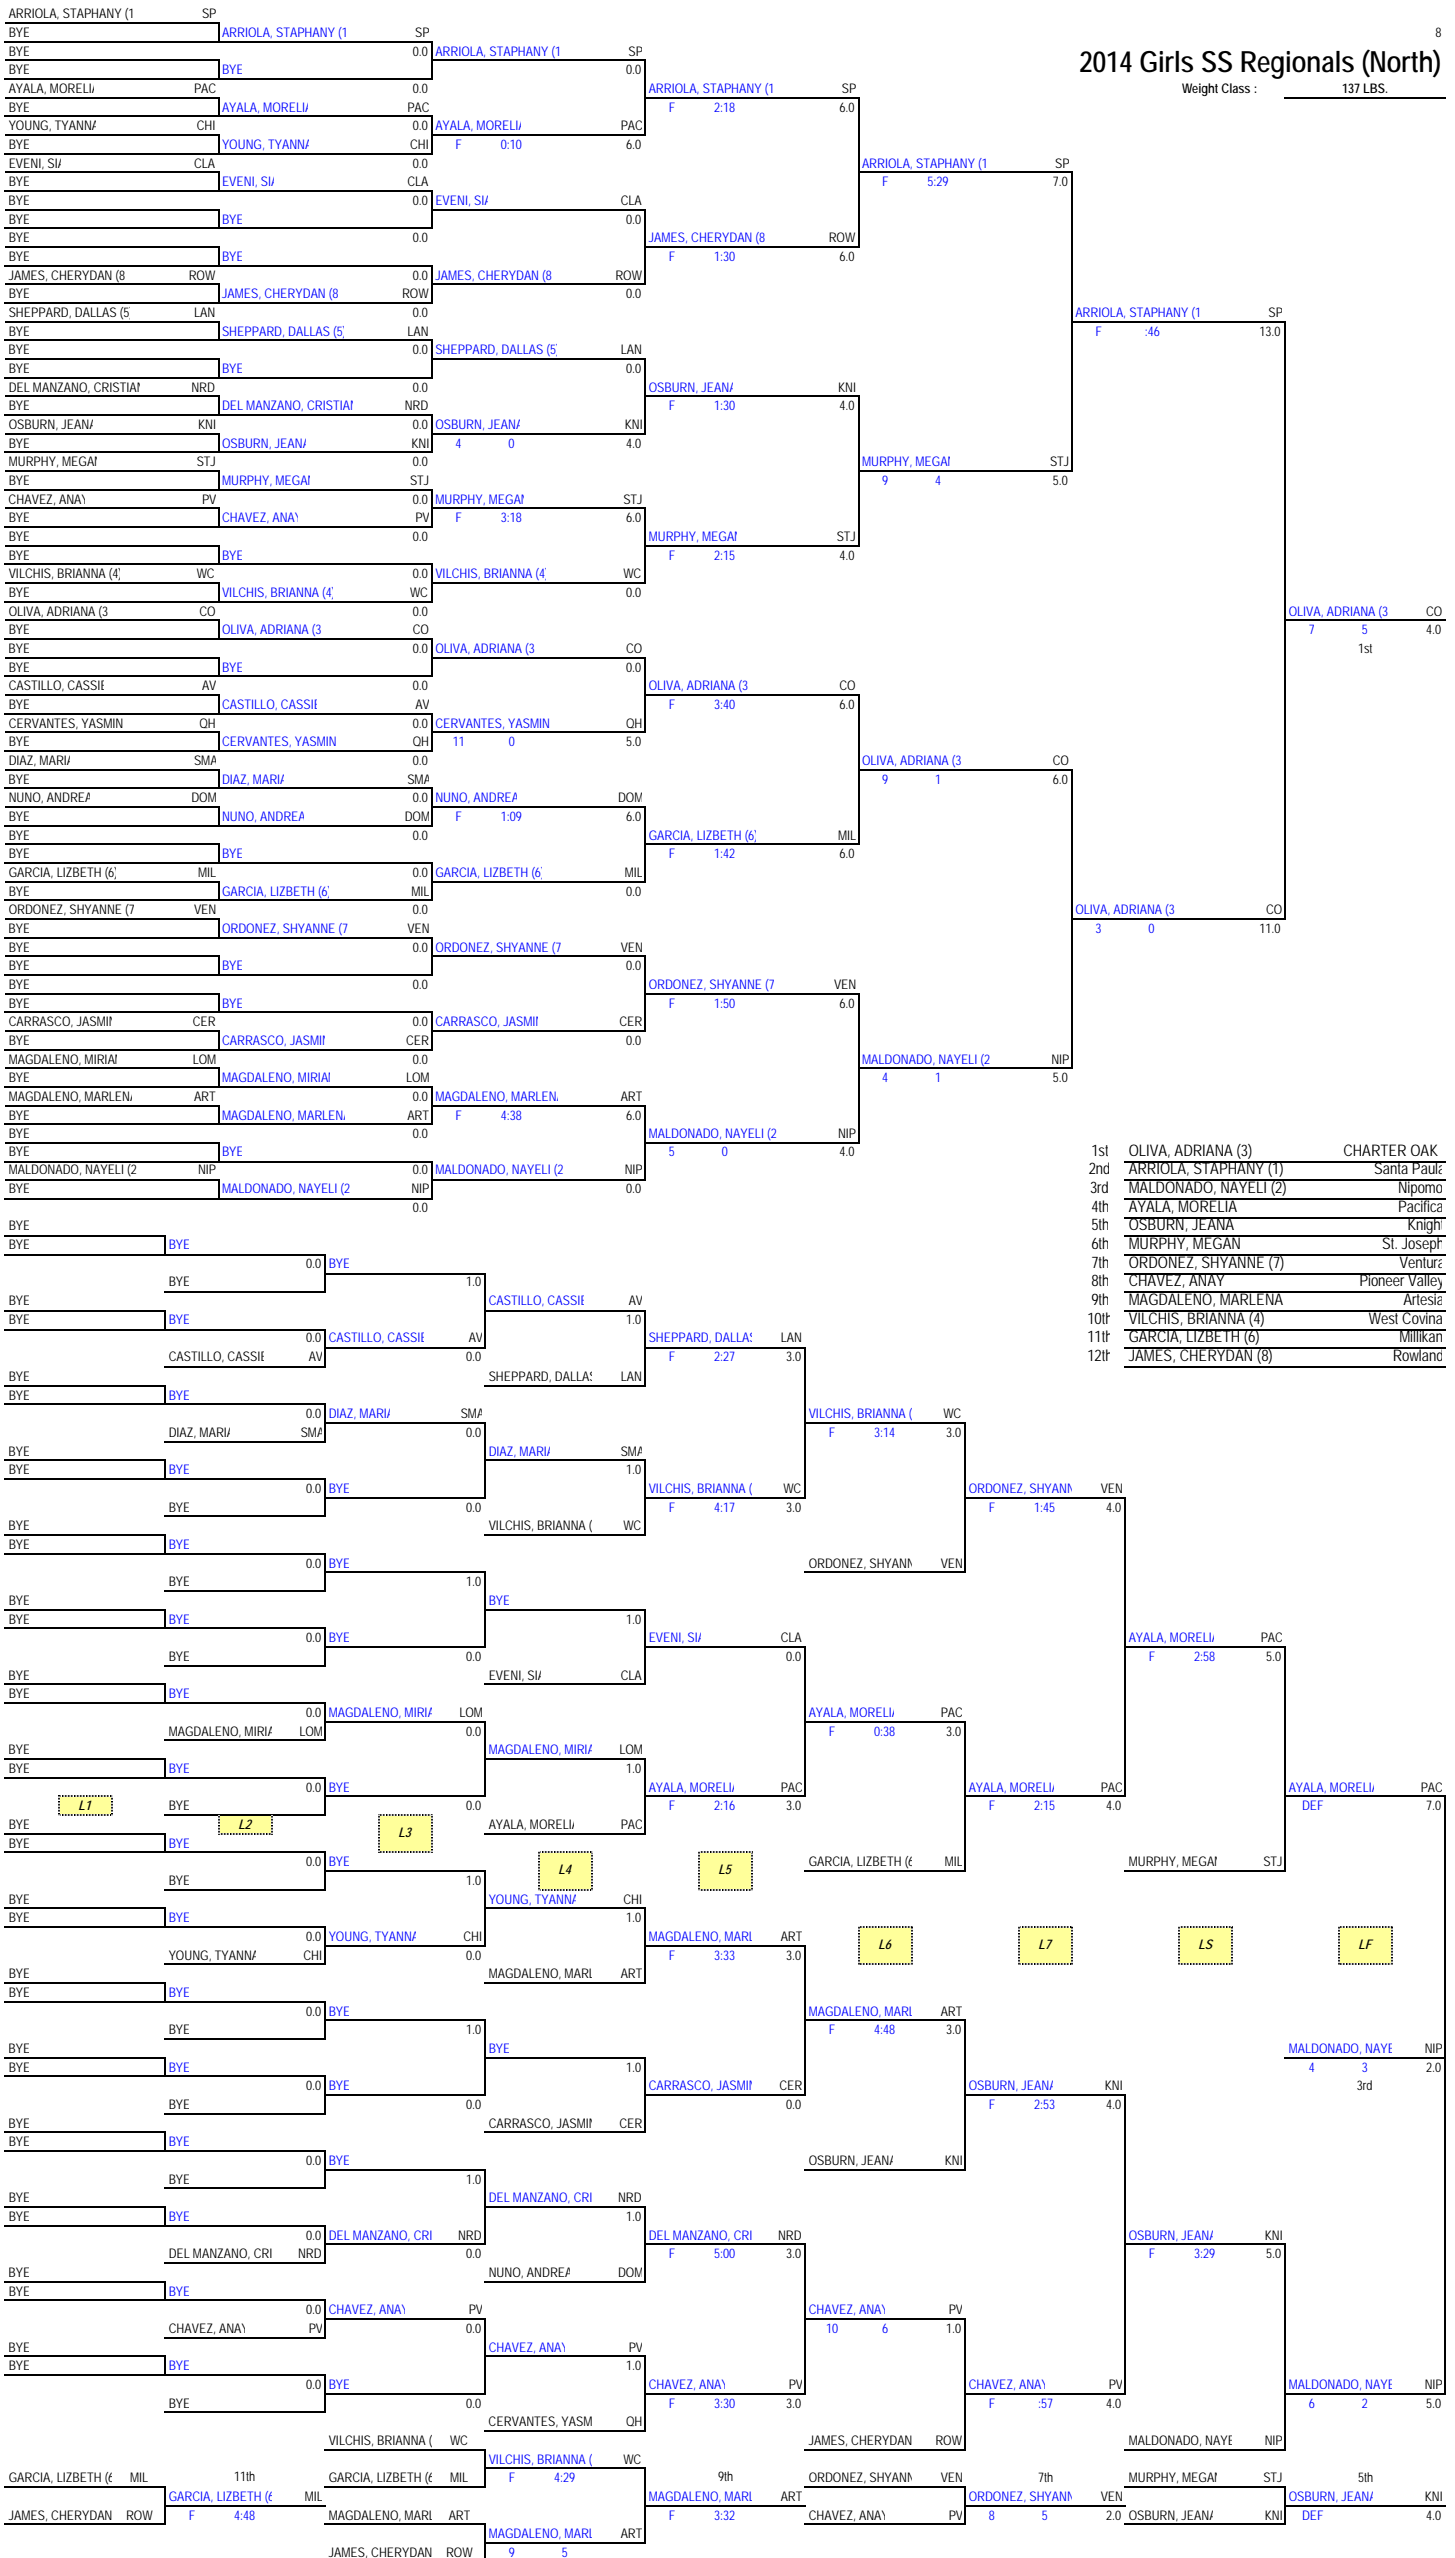

2014 Girls SS Regionals (North)

Weight Class : 137 LBS.

- 1st OLIVA, ADRIANA (3) CHARTER OAK
- 2nd ARRIOLA, STAPHANY (1) Santa Paul
- 3rd MALDONADO, NAYELI (2) Nipomo
- 4th AYALA, MORELI Pacifica
- 5th OSBURN, JEANA Knigh
- 6th MURPHY, MEGAN St. Joseph
- 7th ORDONEZ, SHYANNE (7) Ventur
- 8th CHAVEZ, ANAY Pioneer Valley
- 9th MAGDALENO, MARLENA Artesia
- 10th VILCHIS, BRIANNA (4) West Covina
- 11th GARCIA, LIZBETH (6) Mililani
- 12th JAMES, CHERYDAN (8) Rowland