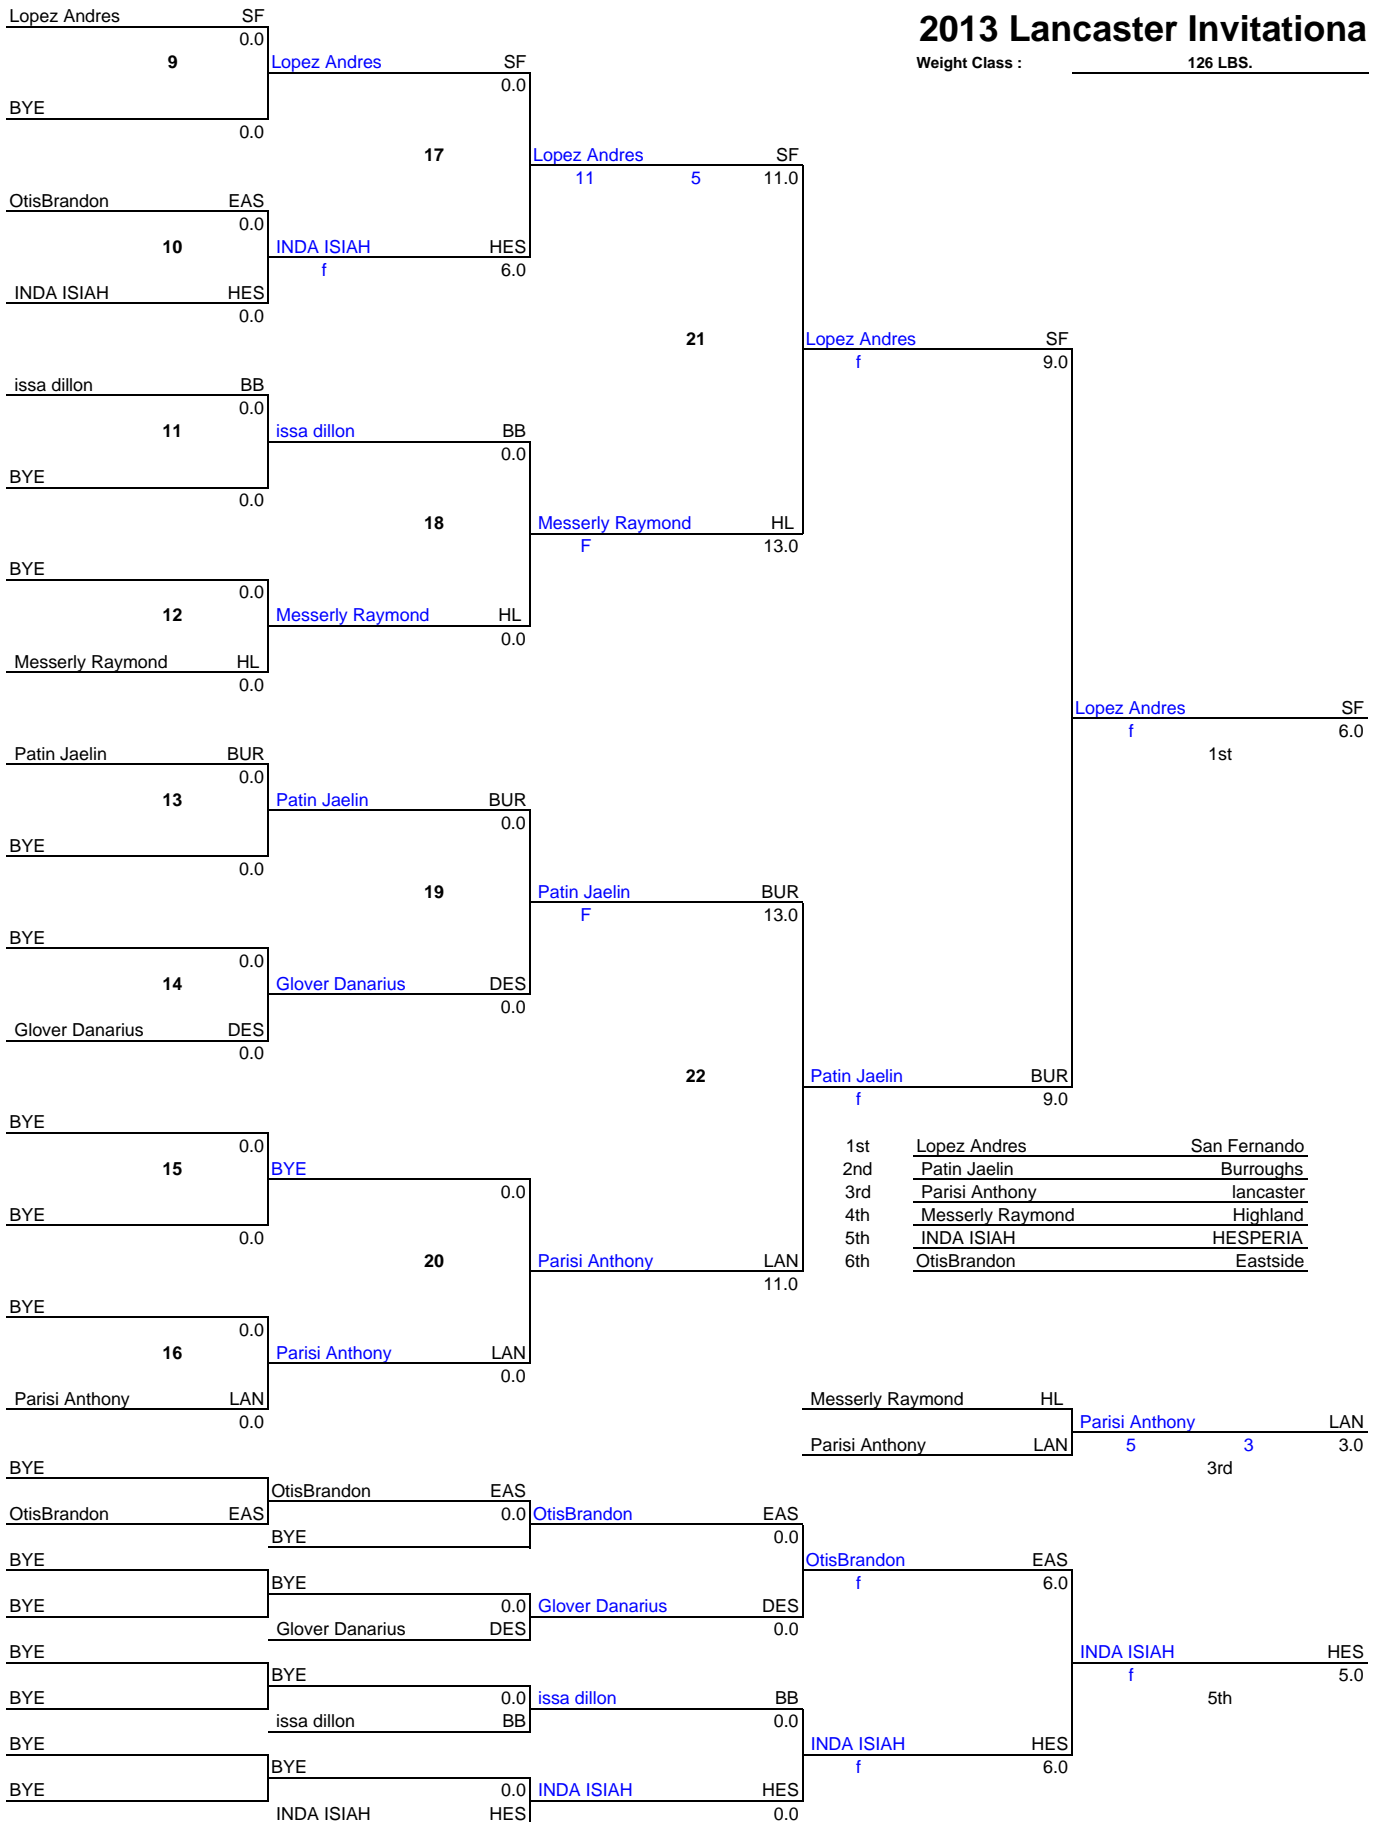

2013 Lancaster Invitational

Weight Class : 126 LBS.