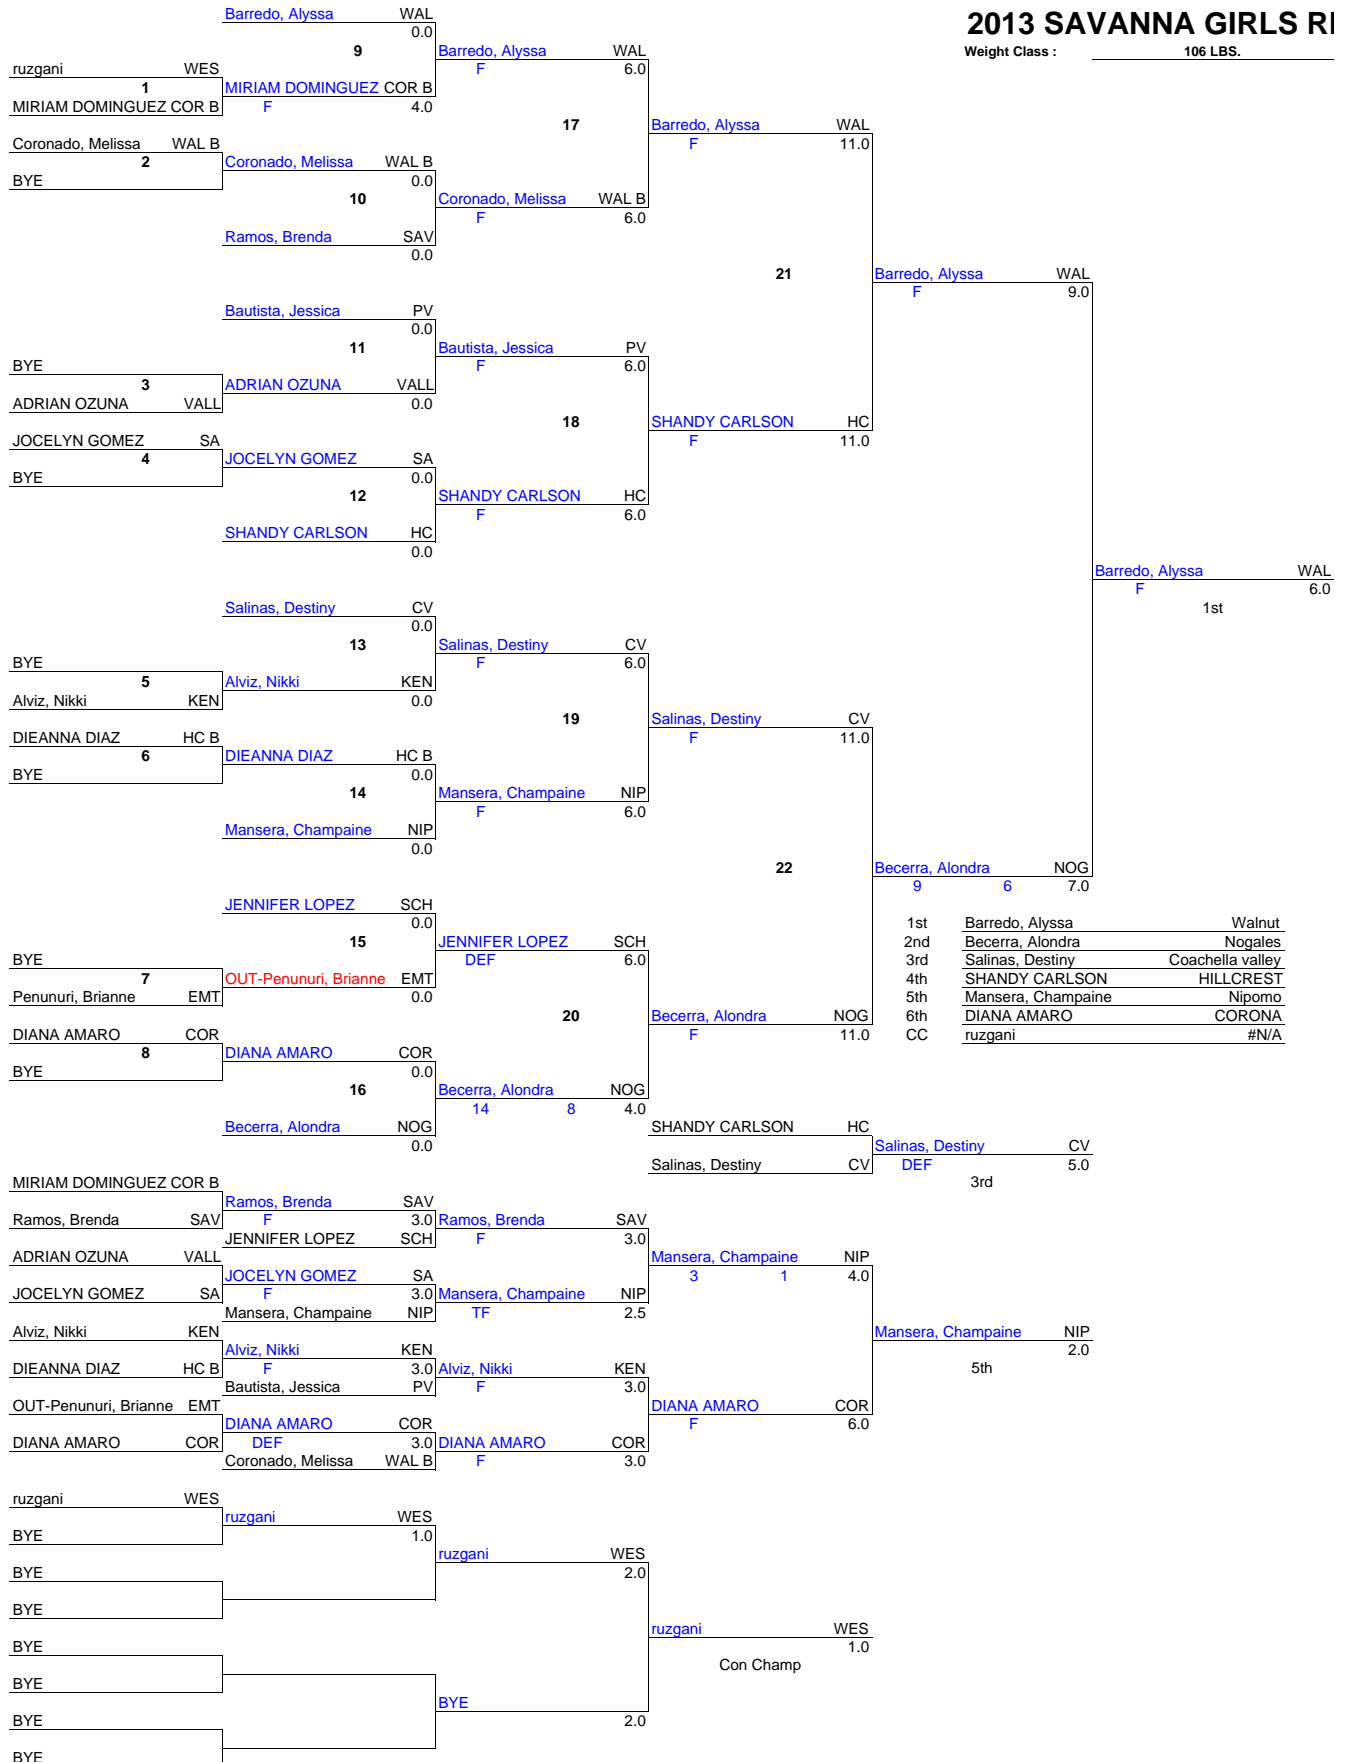

2013 SAVANNA GIRLS RI

Weight Class : 106 LBS.