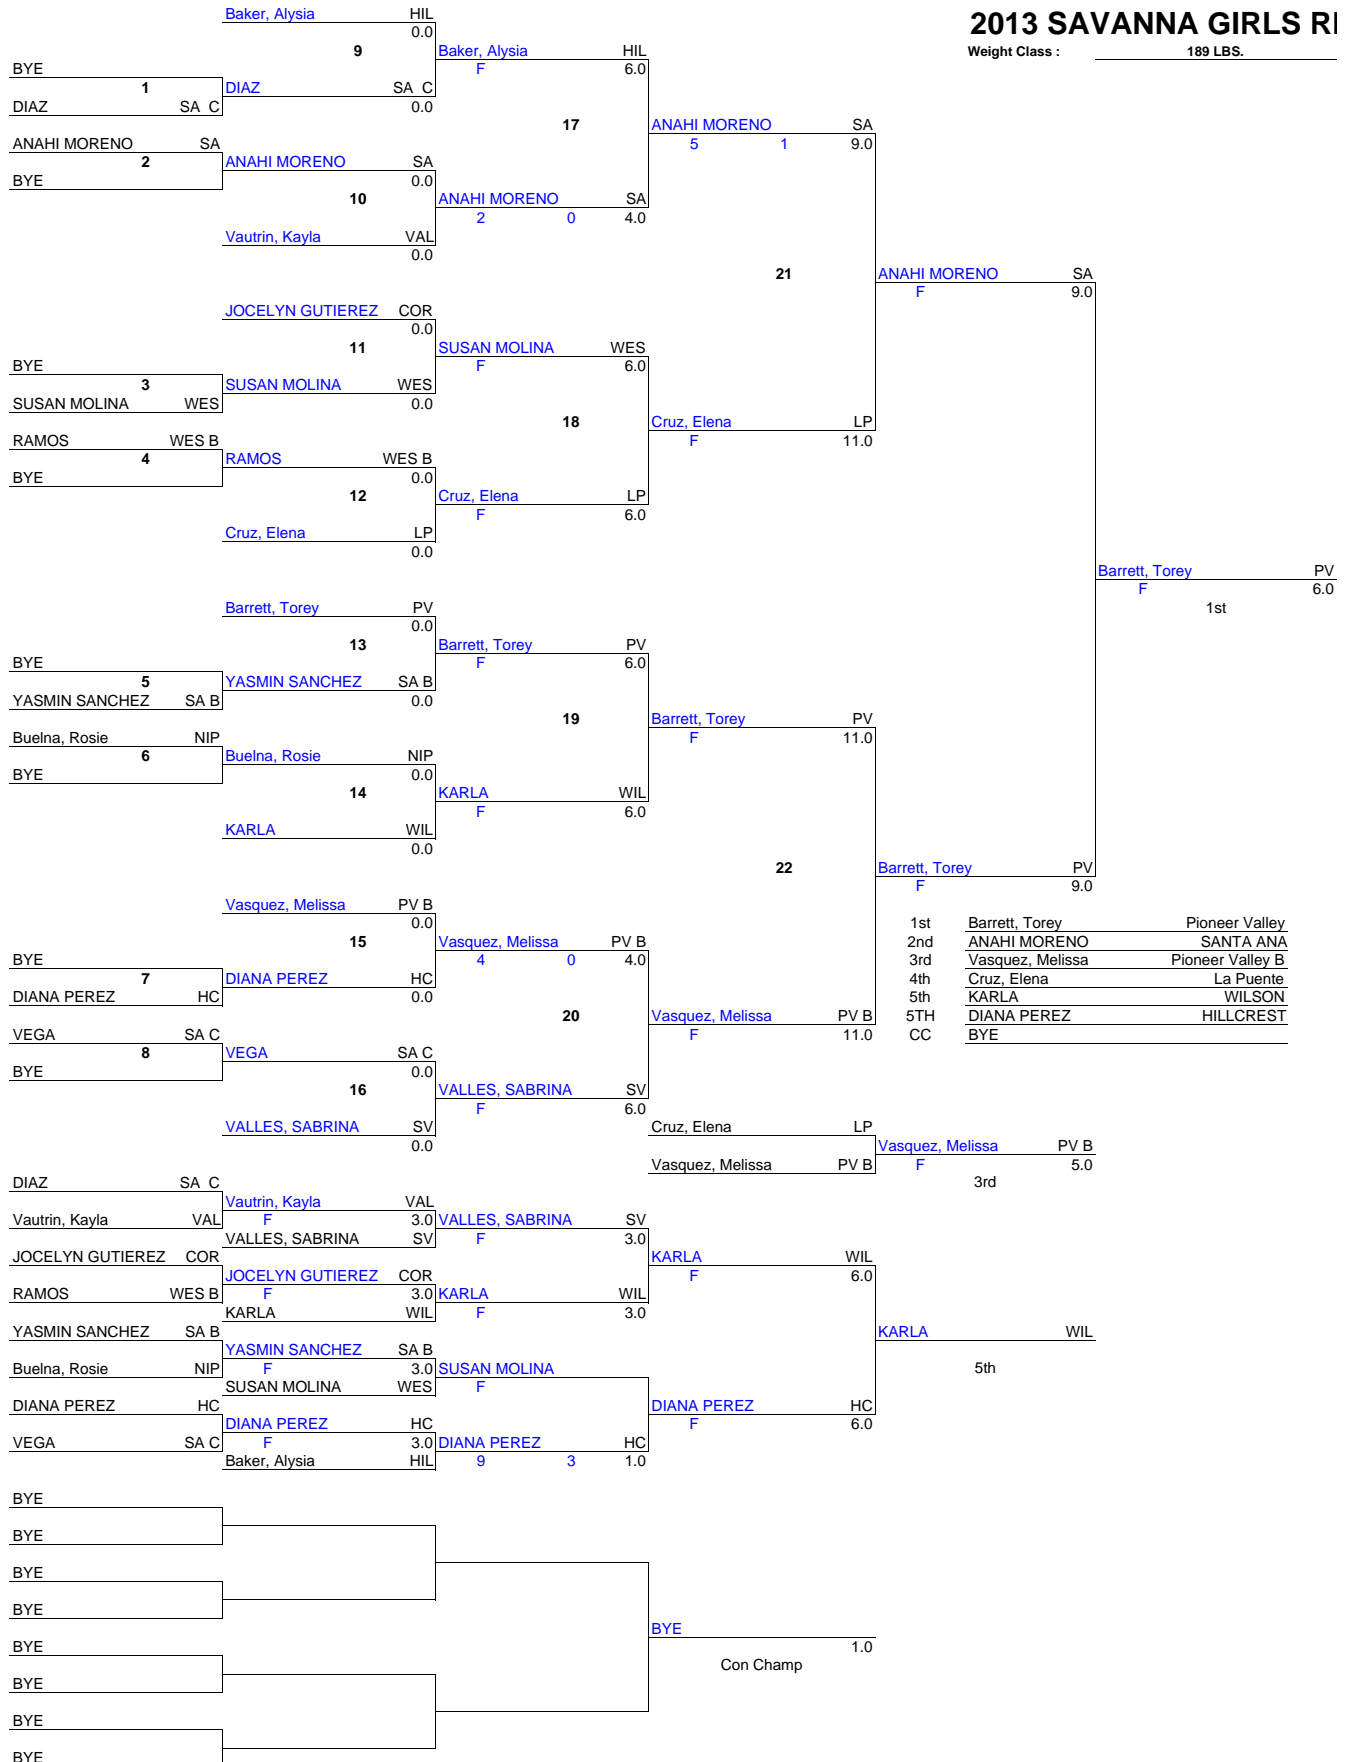

2013 SAVANNA GIRLS RI

Weight Class : 189 LBS.