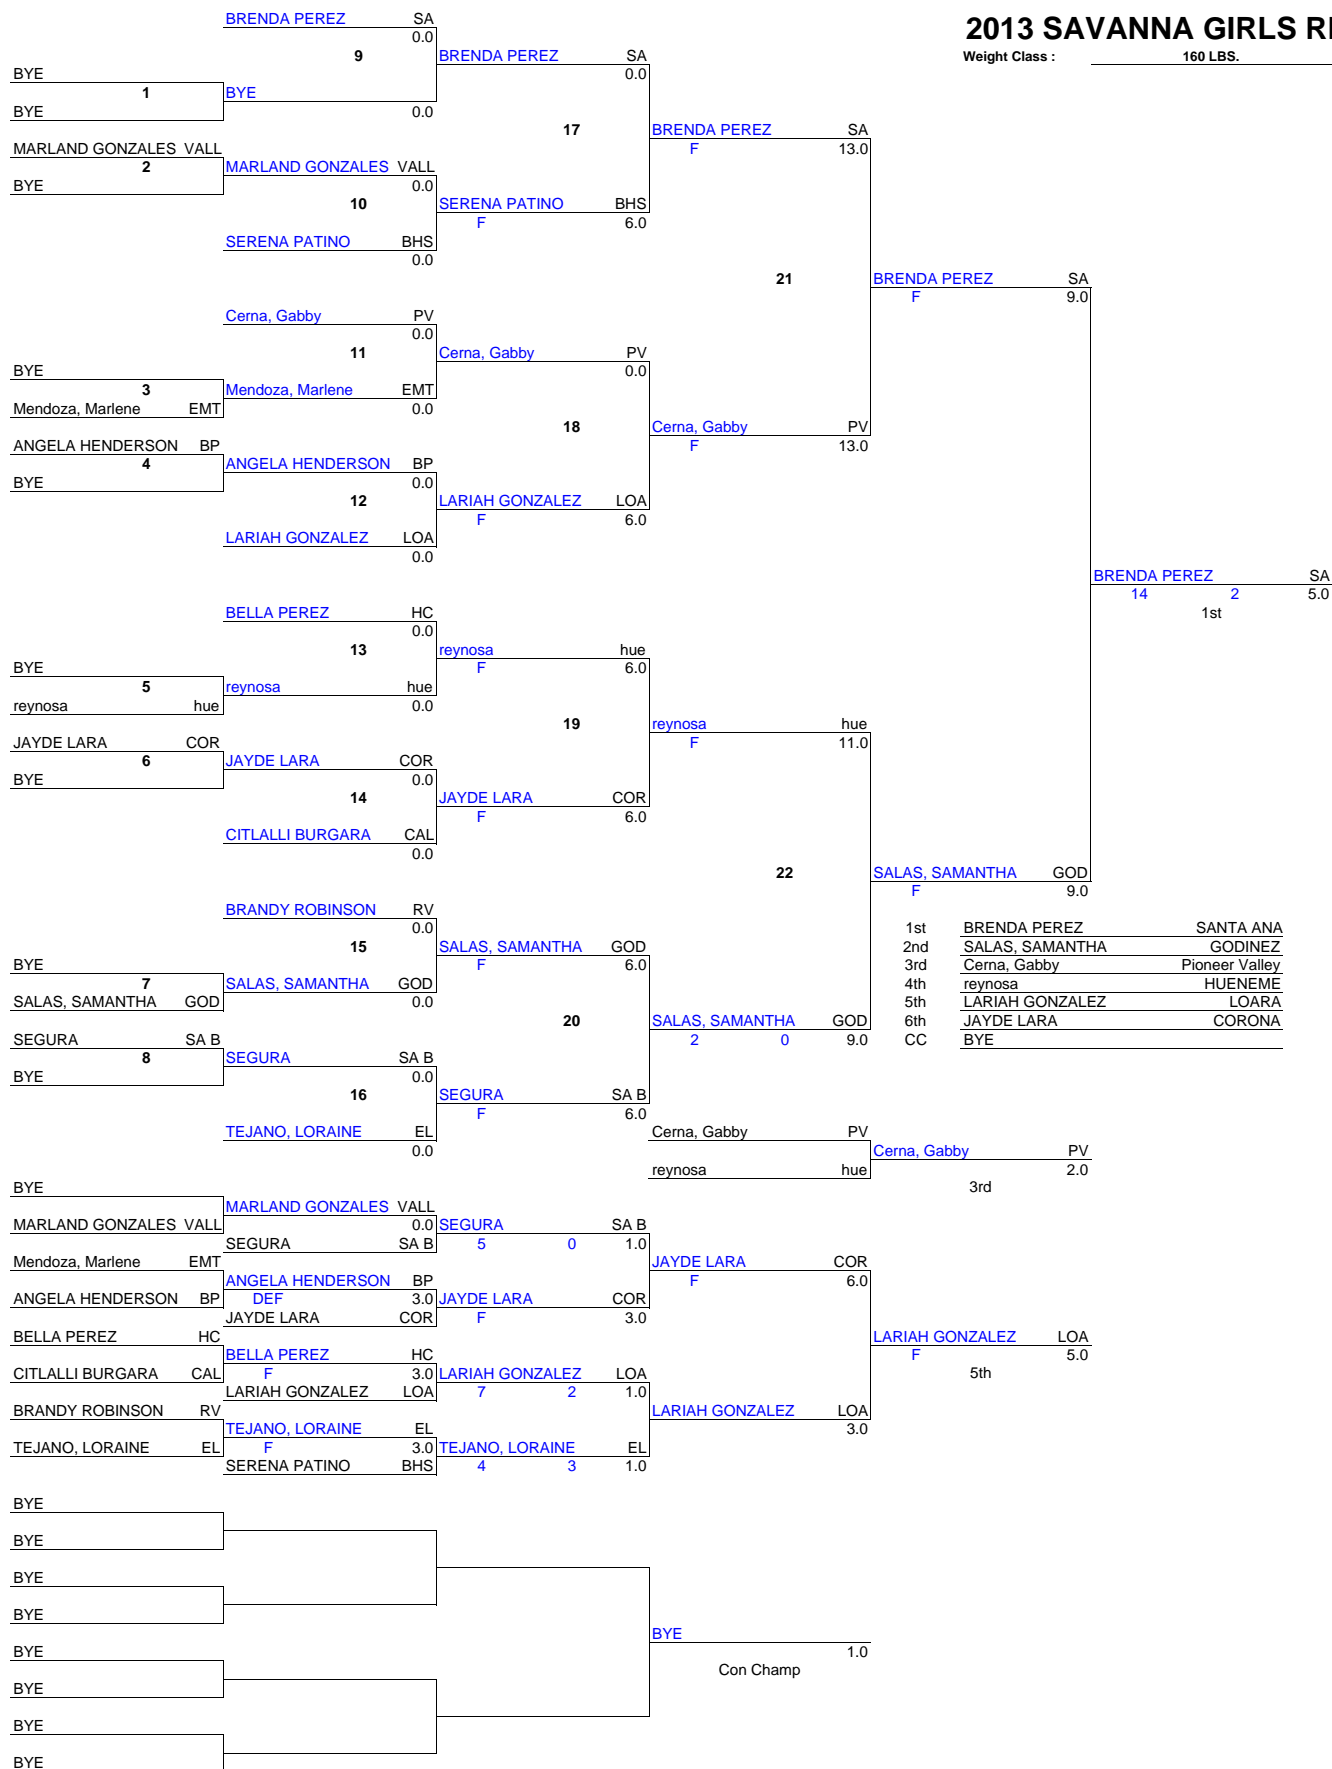

2013 SAVANNA GIRLS RI

Weight Class : 160 LBS.