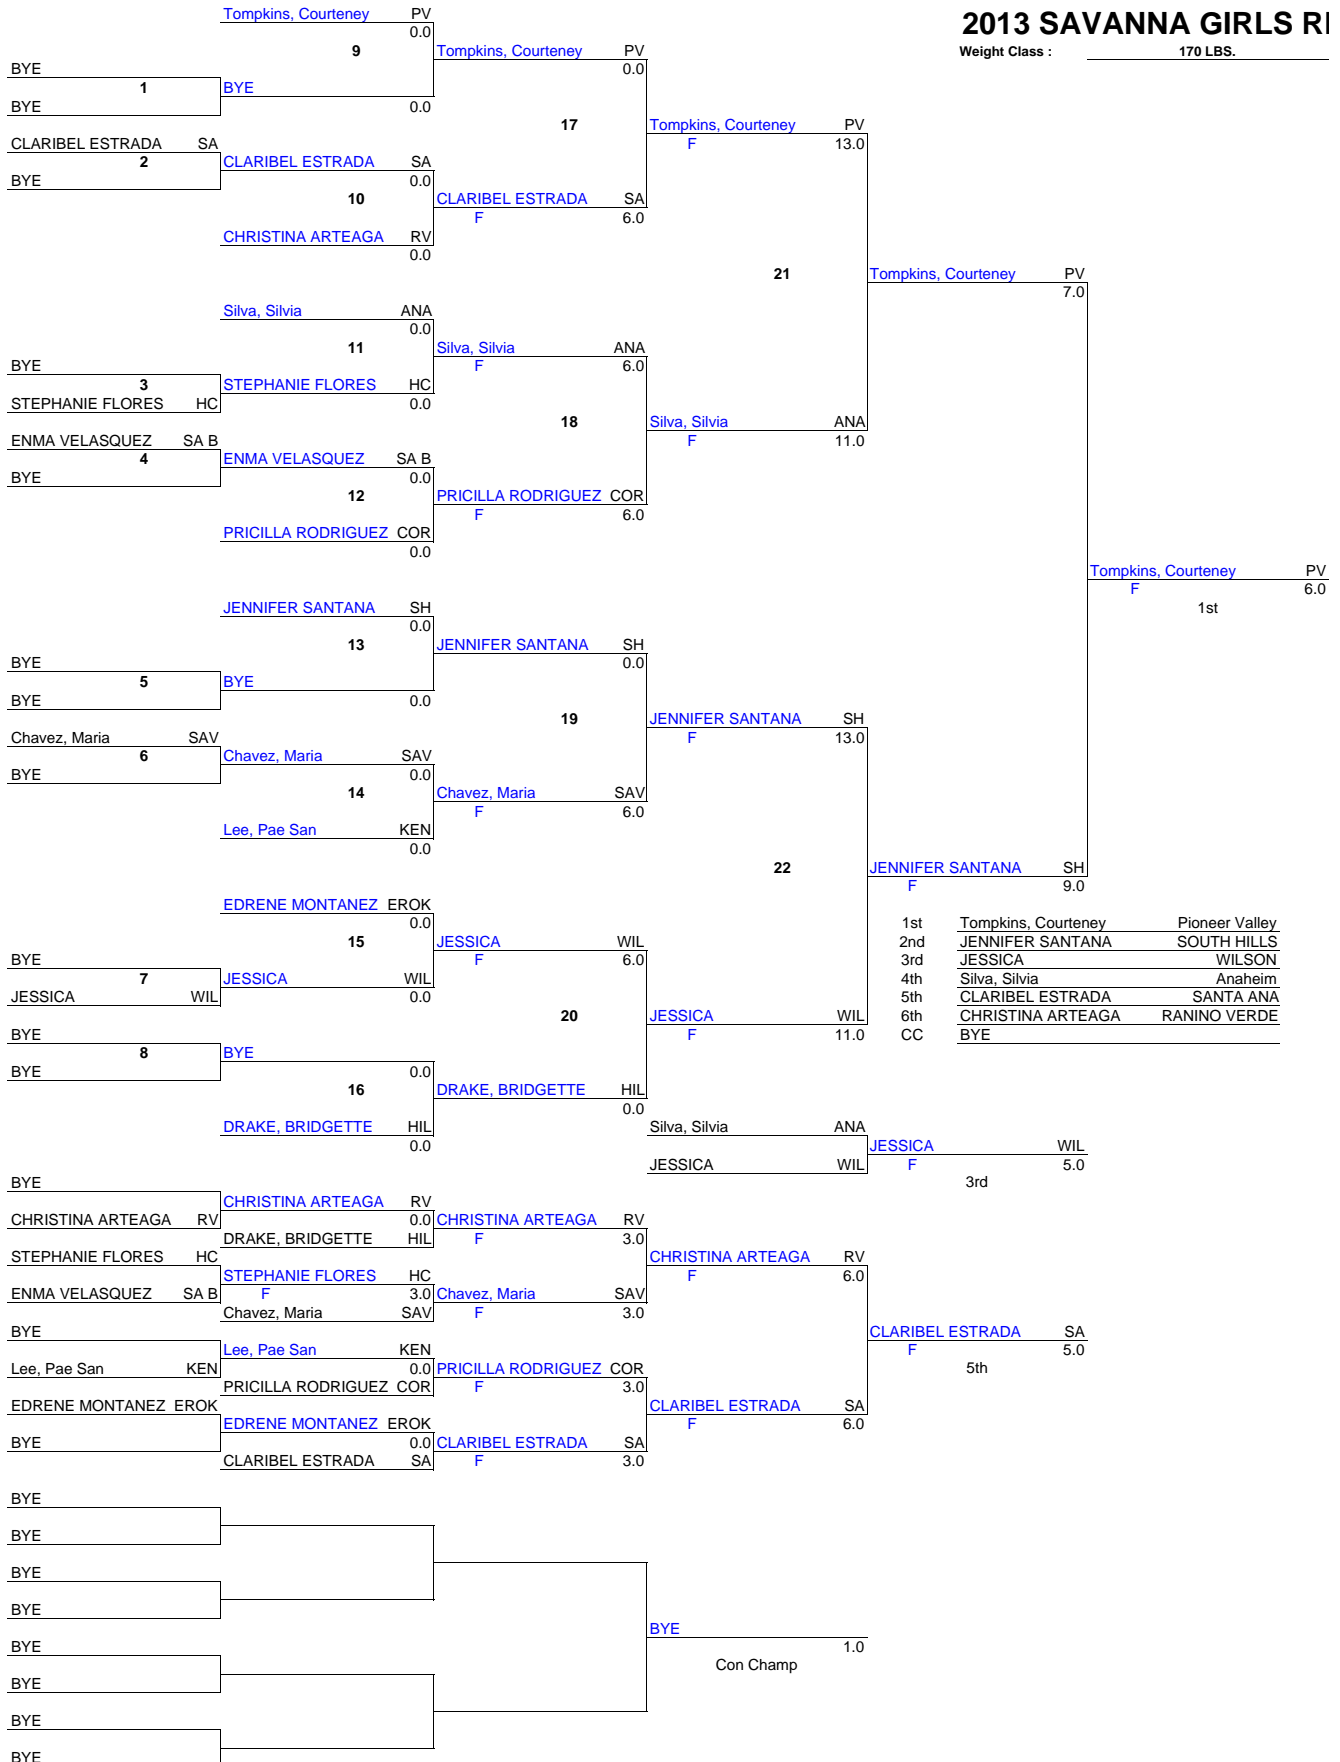

2013 SAVANNA GIRLS RI

Weight Class : 170 LBS.