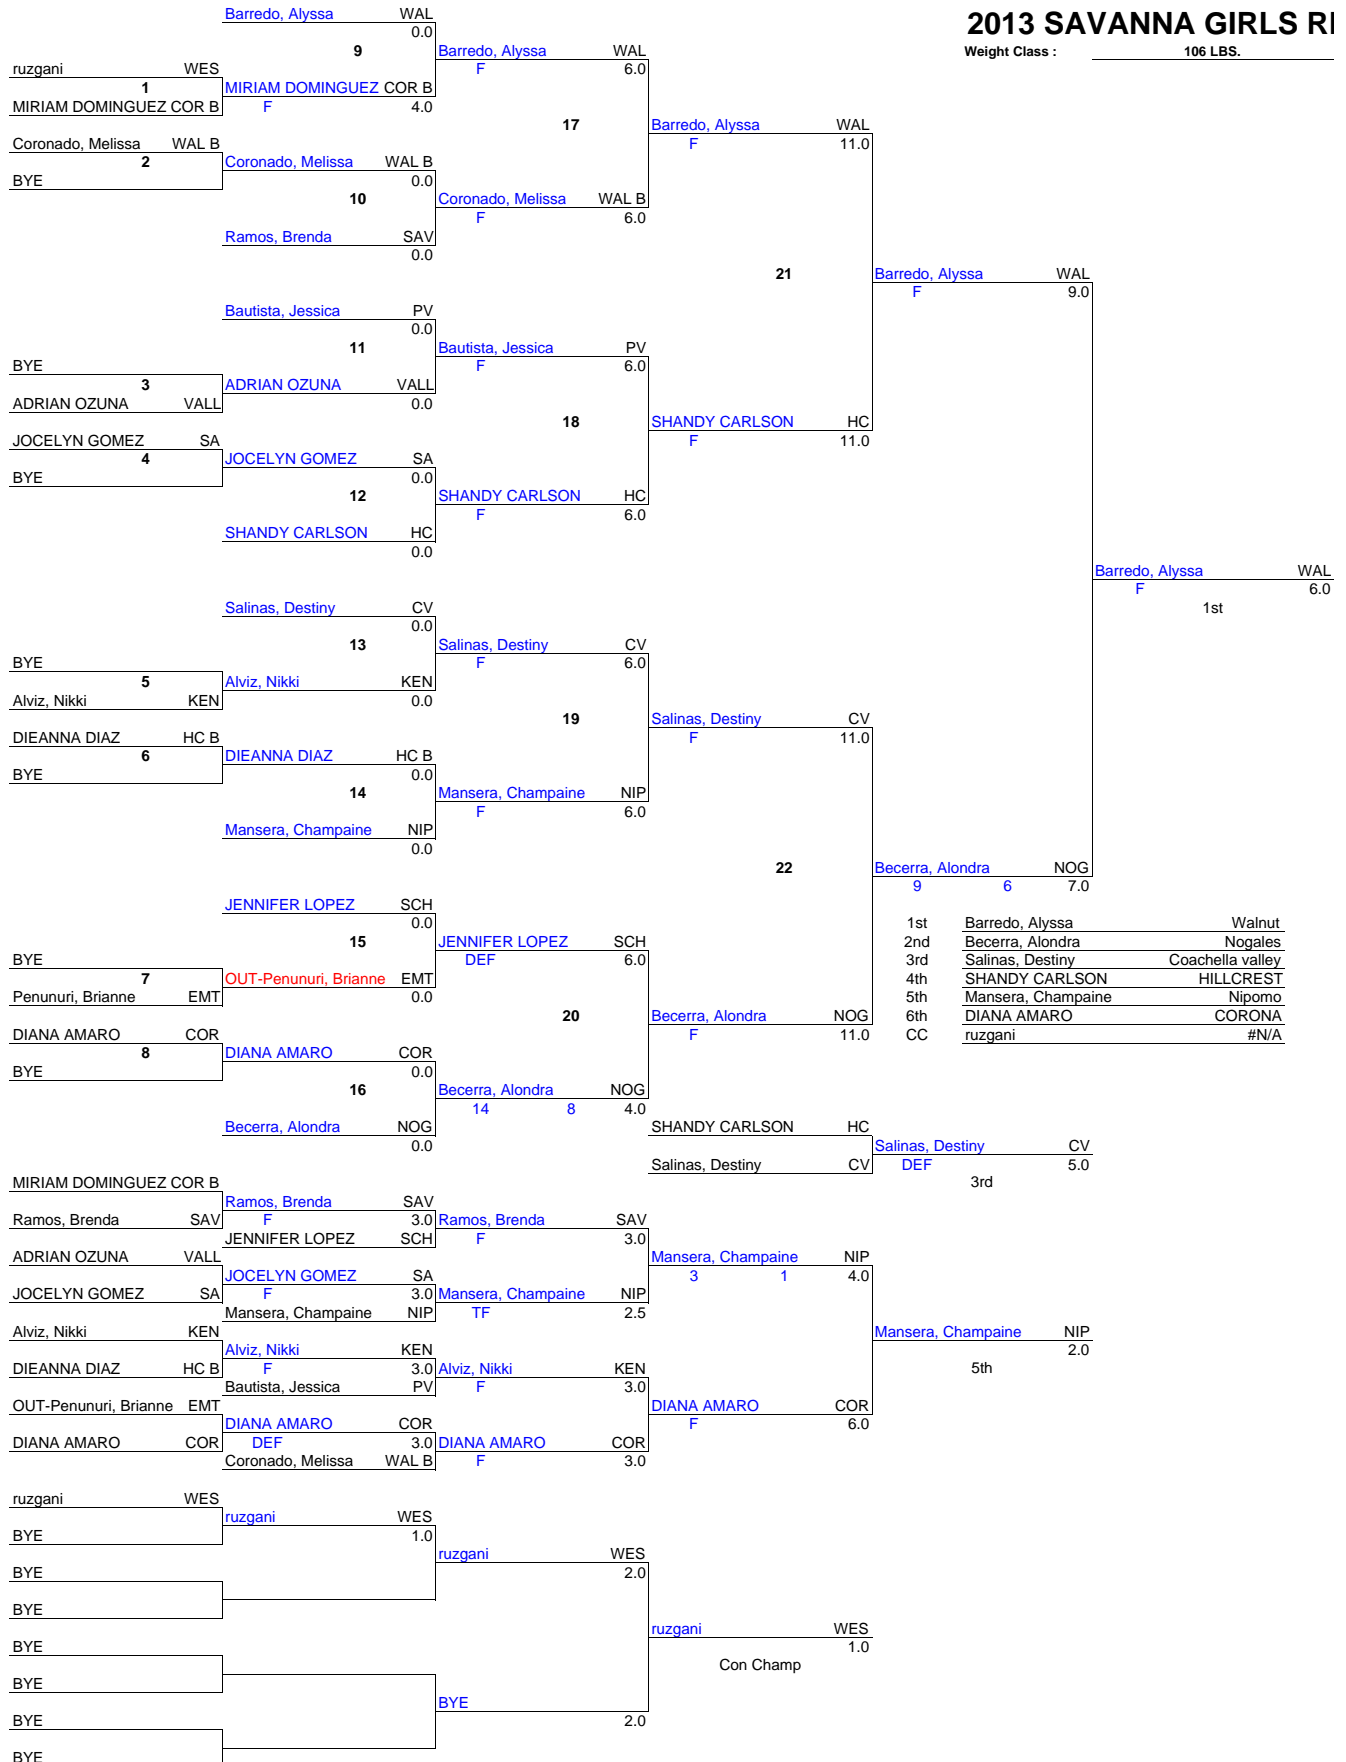

2013 SAVANNA GIRLS RI

Weight Class : 106 LBS.

1st	Barredo, Alyssa	Walnut
2nd	Becerra, Alondra	Nogales
3rd	Salinas, Destiny	Coachella valley
4th	SHANDY CARLSON	HILLCREST
5th	Mansera, Champaine	Nipomo
6th	DIANA AMARO	CORONA
CC	ruzgani	#N/A