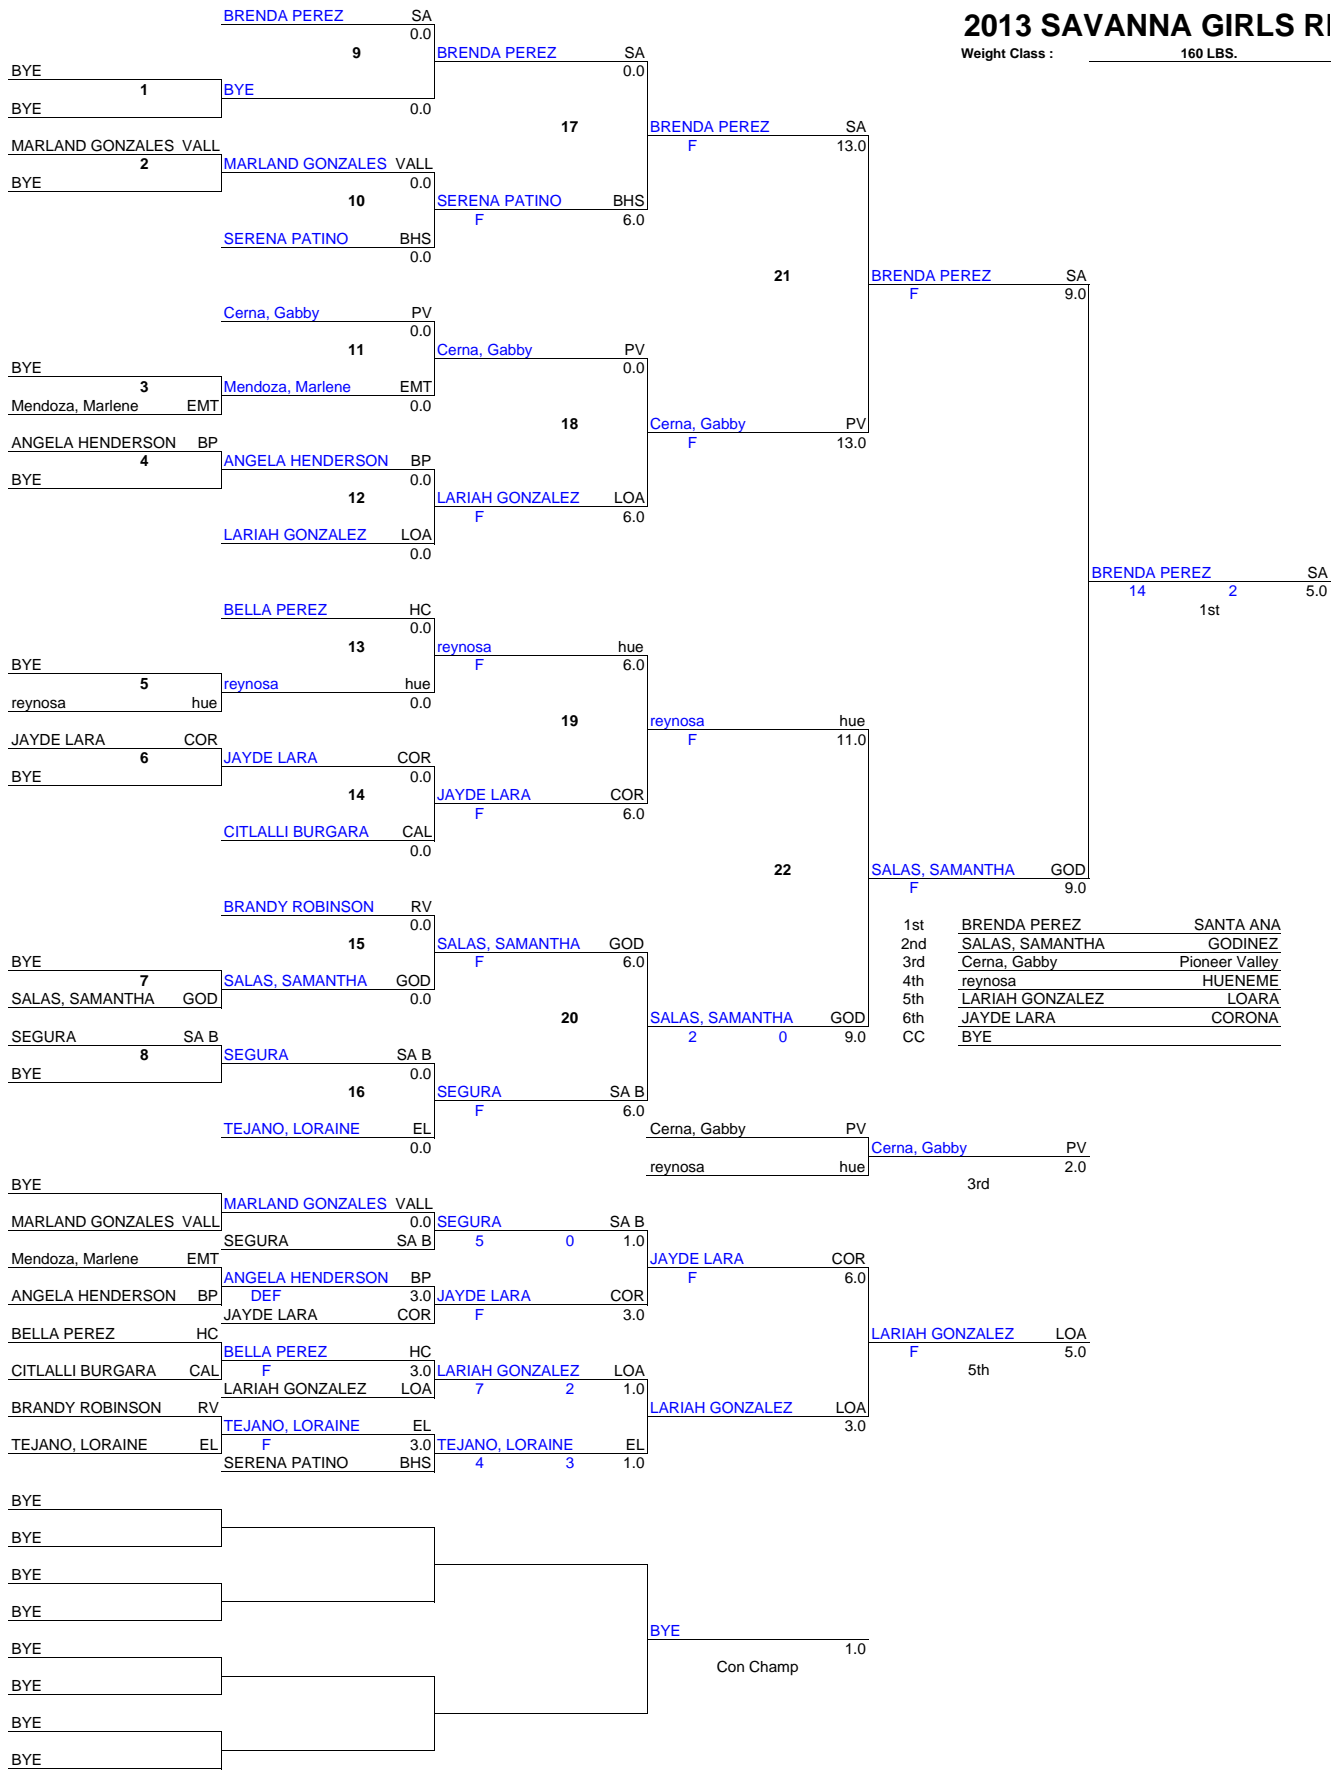

2013 SAVANNA GIRLS RI

Weight Class : 160 LBS.