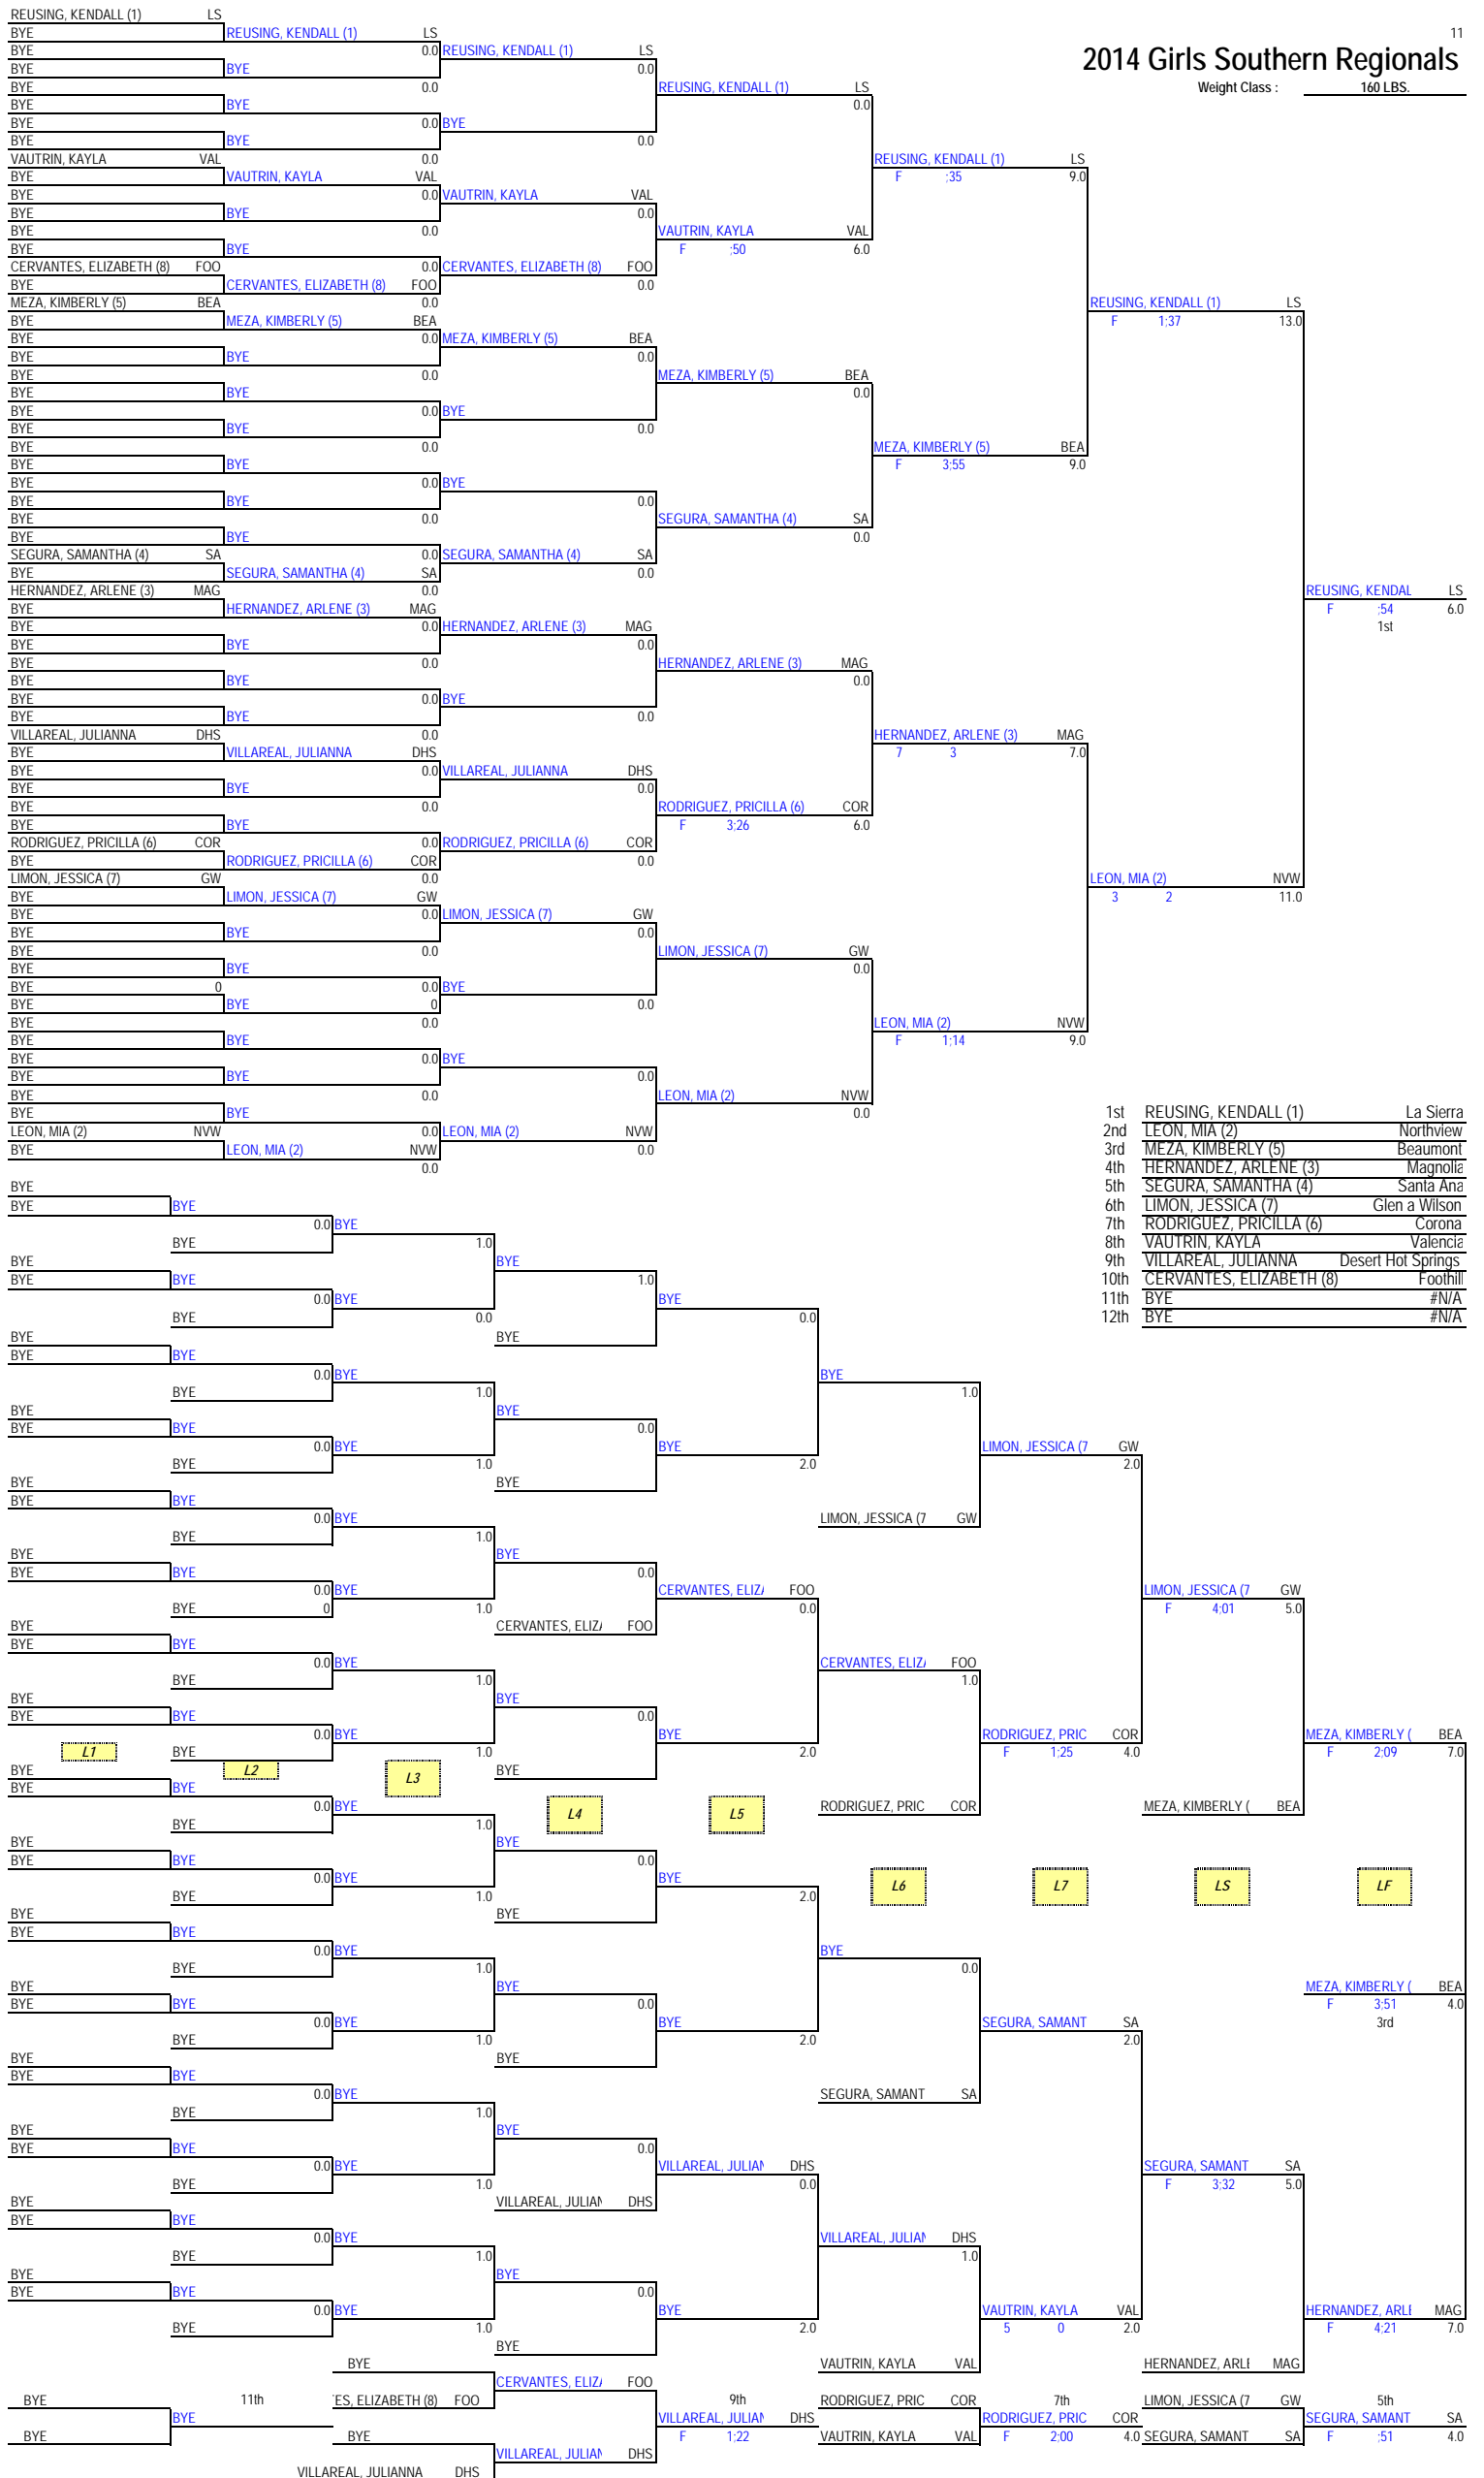

2014 Girls Southern Regionals

Weight Class : 160 LBS.

1st	REUSING, KENDALL (1)	La Sierra
2nd	LEON, MIA (2)	Northview
3rd	MEZA, KIMBERLY (5)	Beaumont
4th	HERNANDEZ, ARLENE (3)	Magnolia
5th	SEGURA, SAMANTHA (4)	Santa Ana
6th	LIMON, JESSICA (7)	Glen a Wilson
7th	RODRIGUEZ, PRICILLA (6)	Corona
8th	VAUTRIN, KAYLA	Valencia
9th	VILLAREAL, JULIANNA	Desert Hot Springs
10th	CERVANTES, ELIZABETH (8)	Foothill
11th	BYE	#N/A
12th	BYE	#N/A