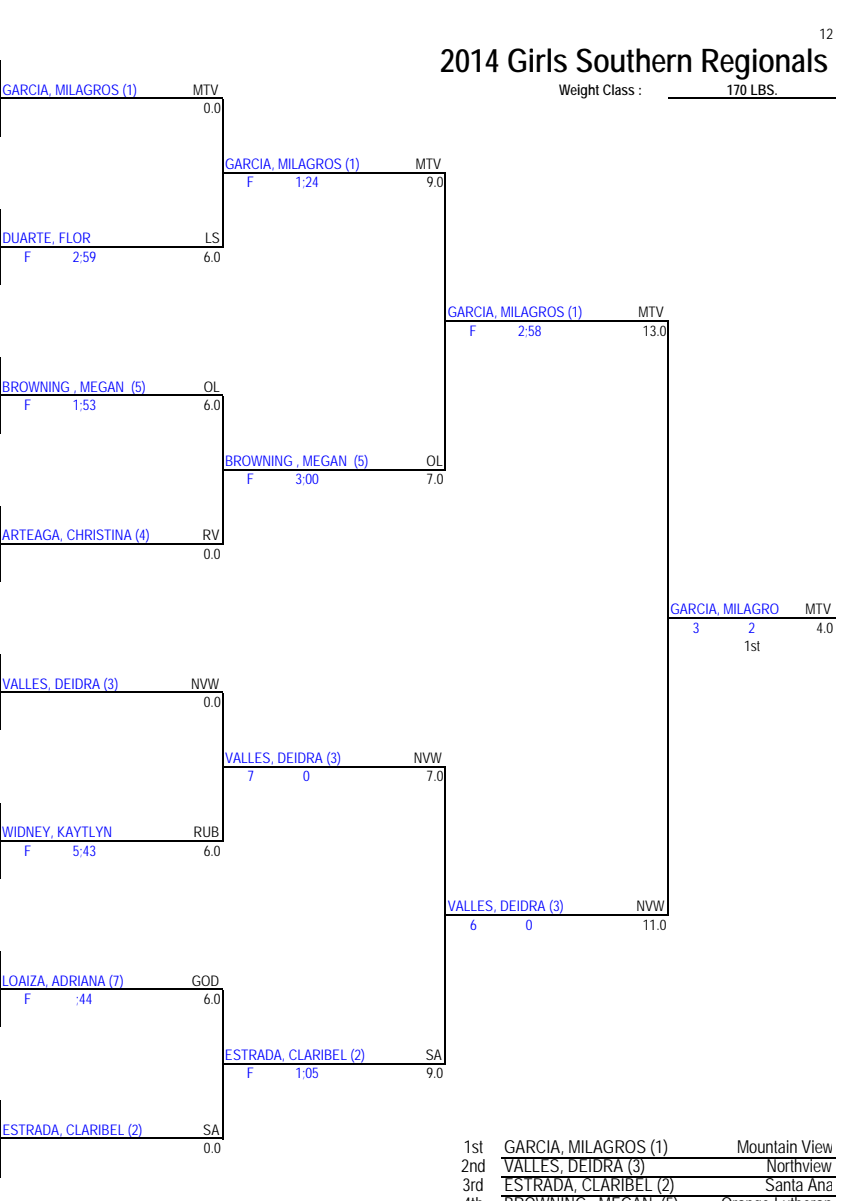

2014 Girls Southern Regionals

Weight Class : 170 LBS.