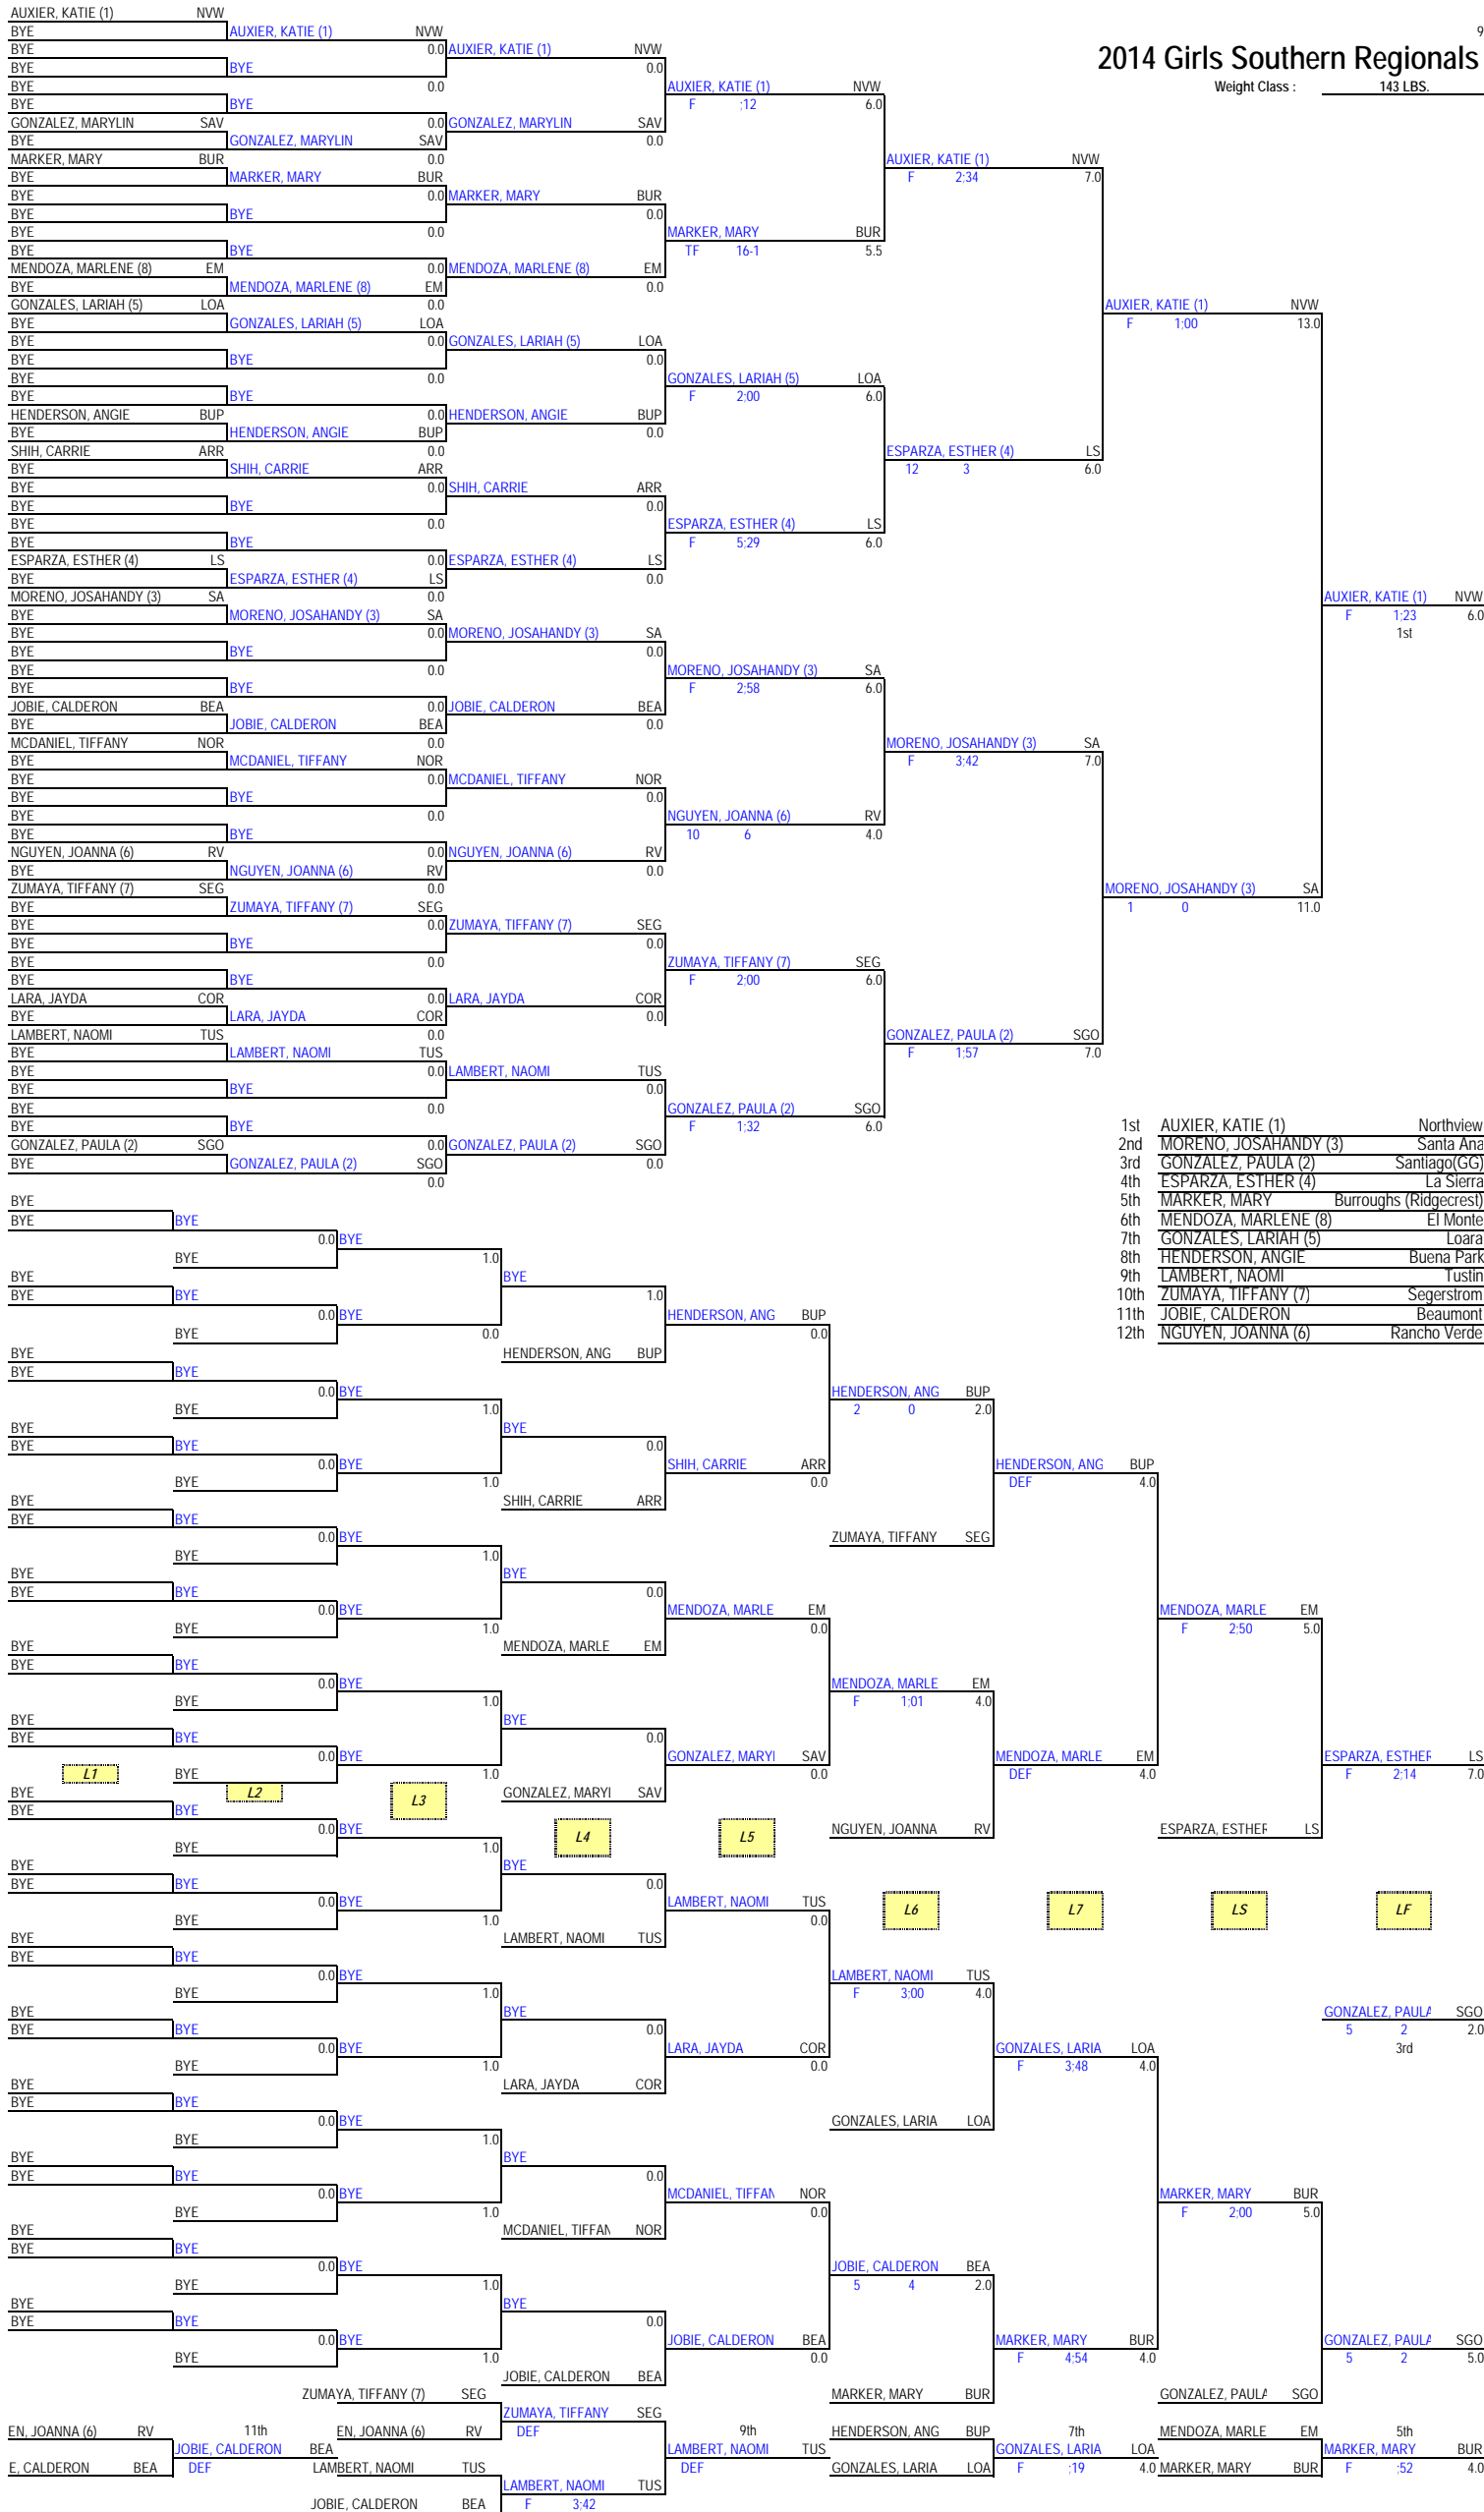

2014 Girls Southern Regionals

Weight Class : 143 LBS.