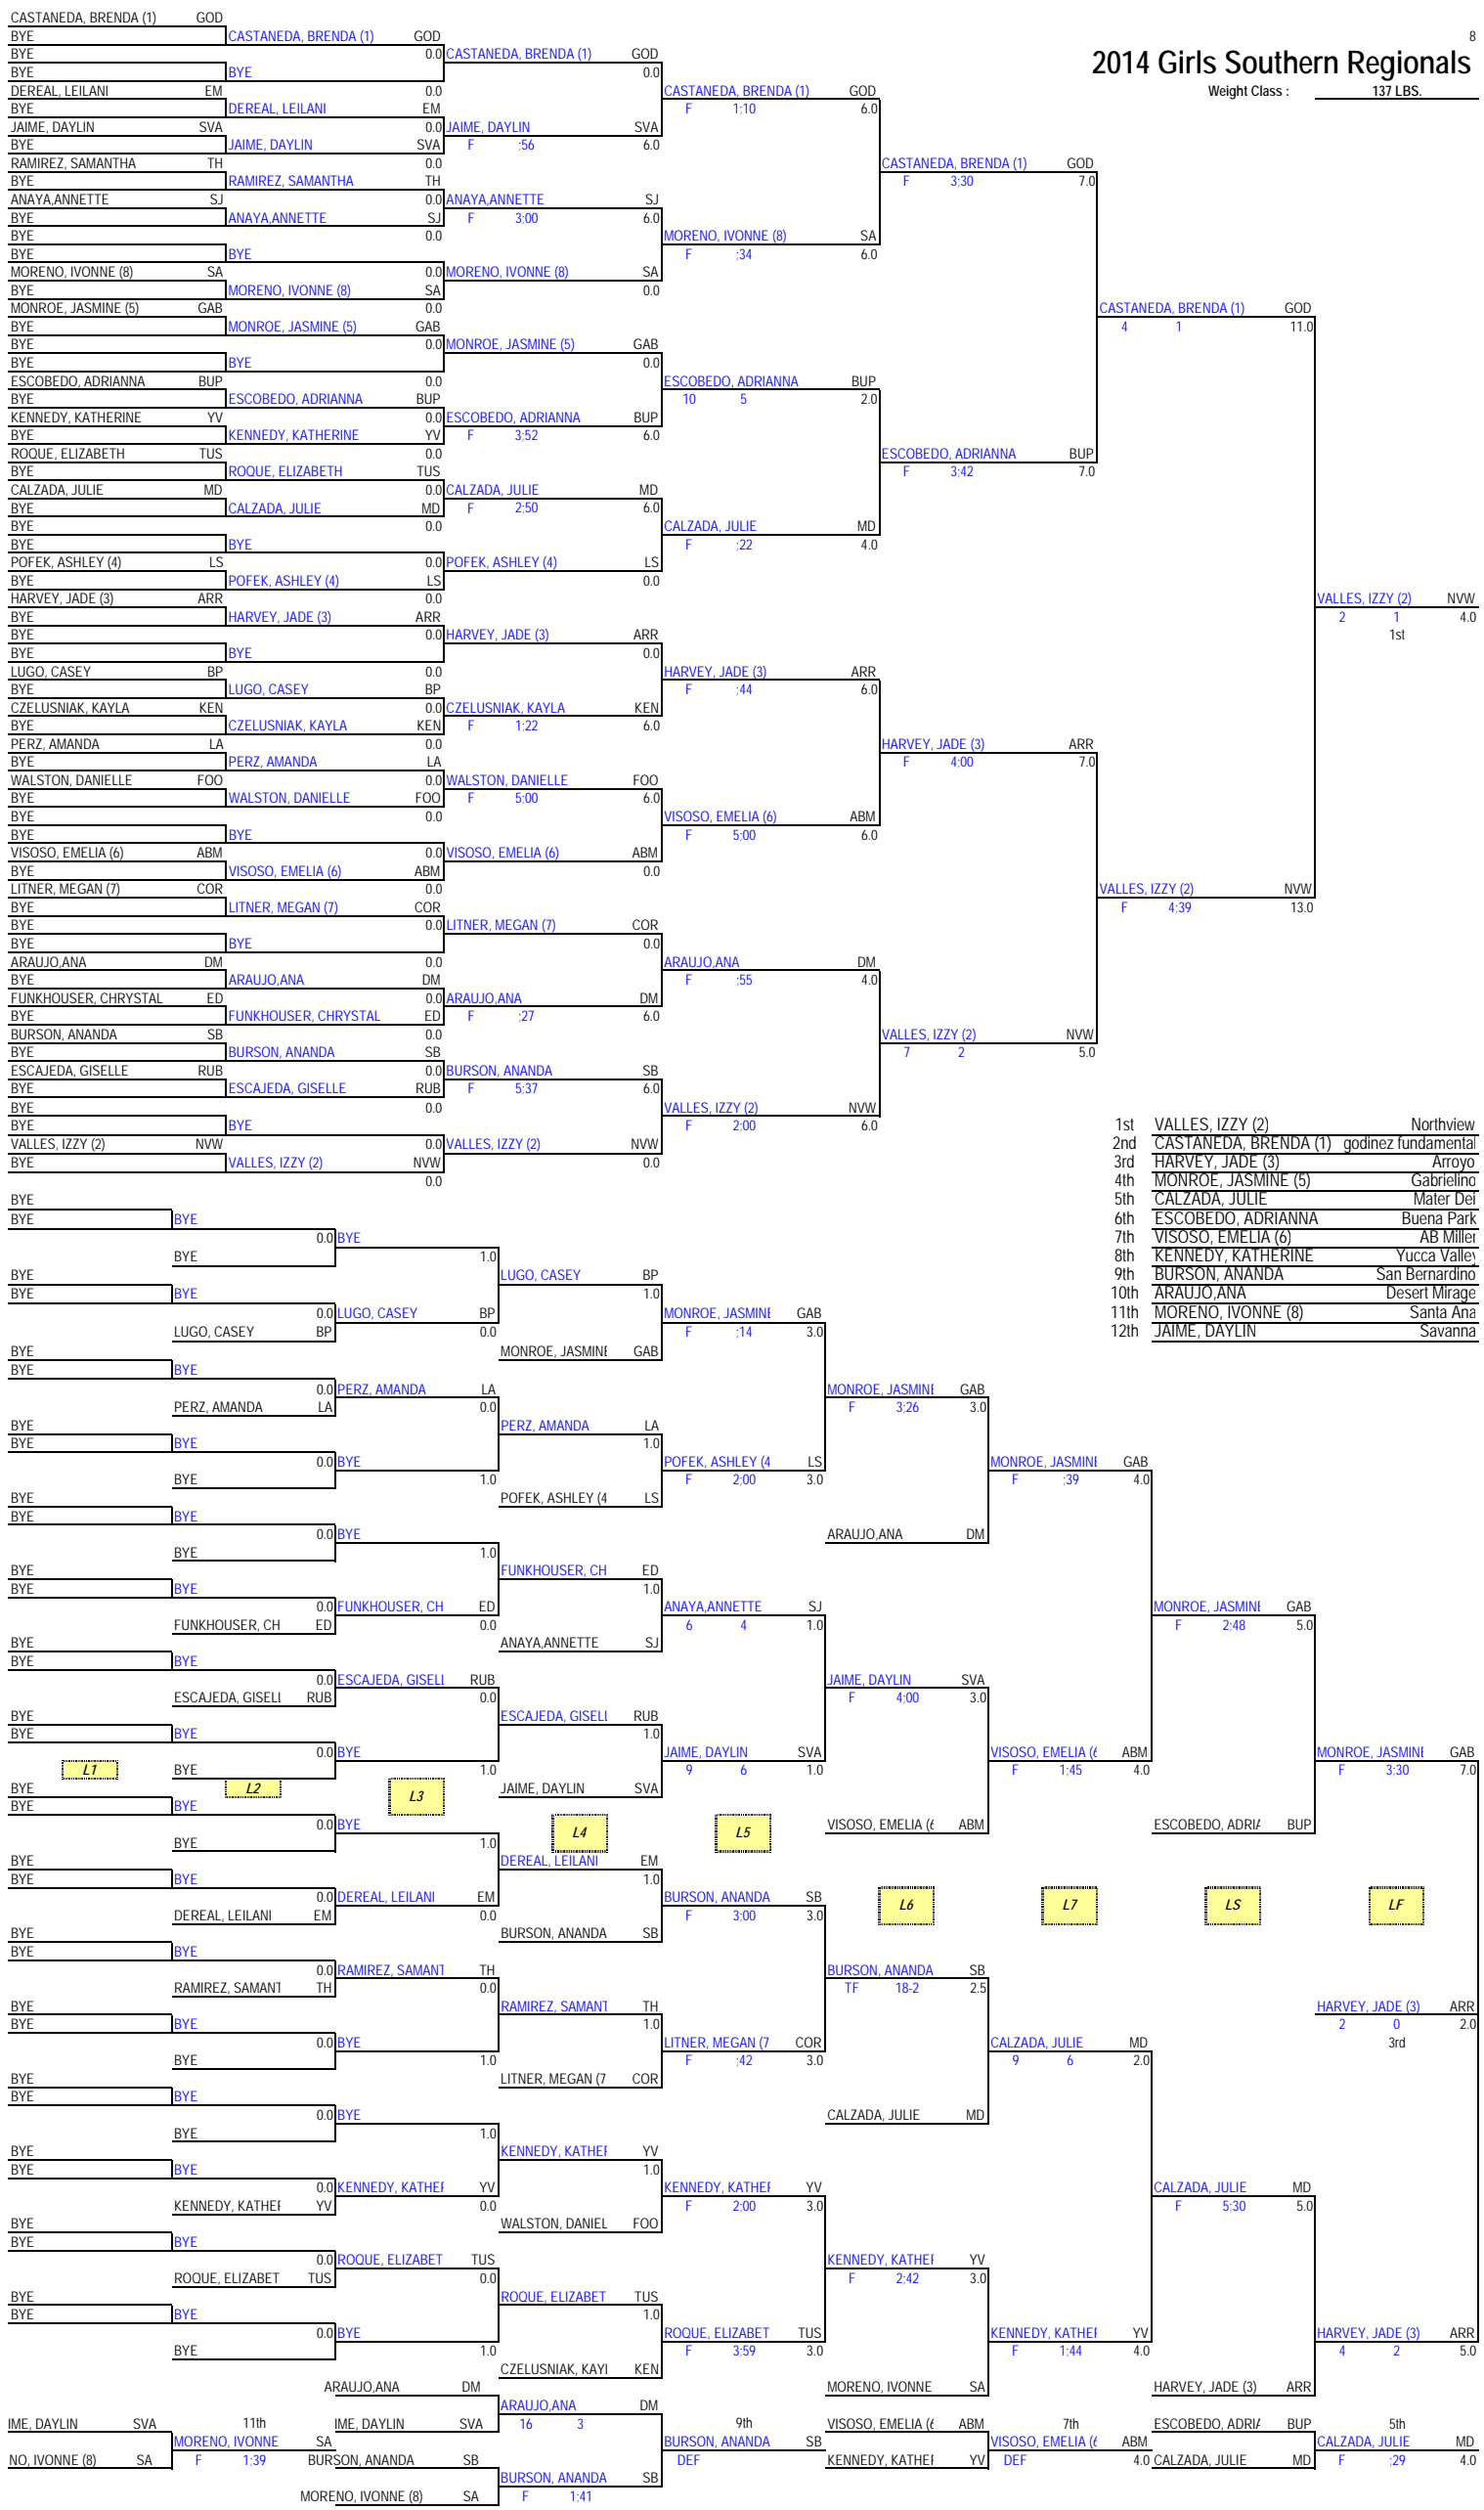

2014 Girls Southern Regionals

Weight Class : 137 LBS.