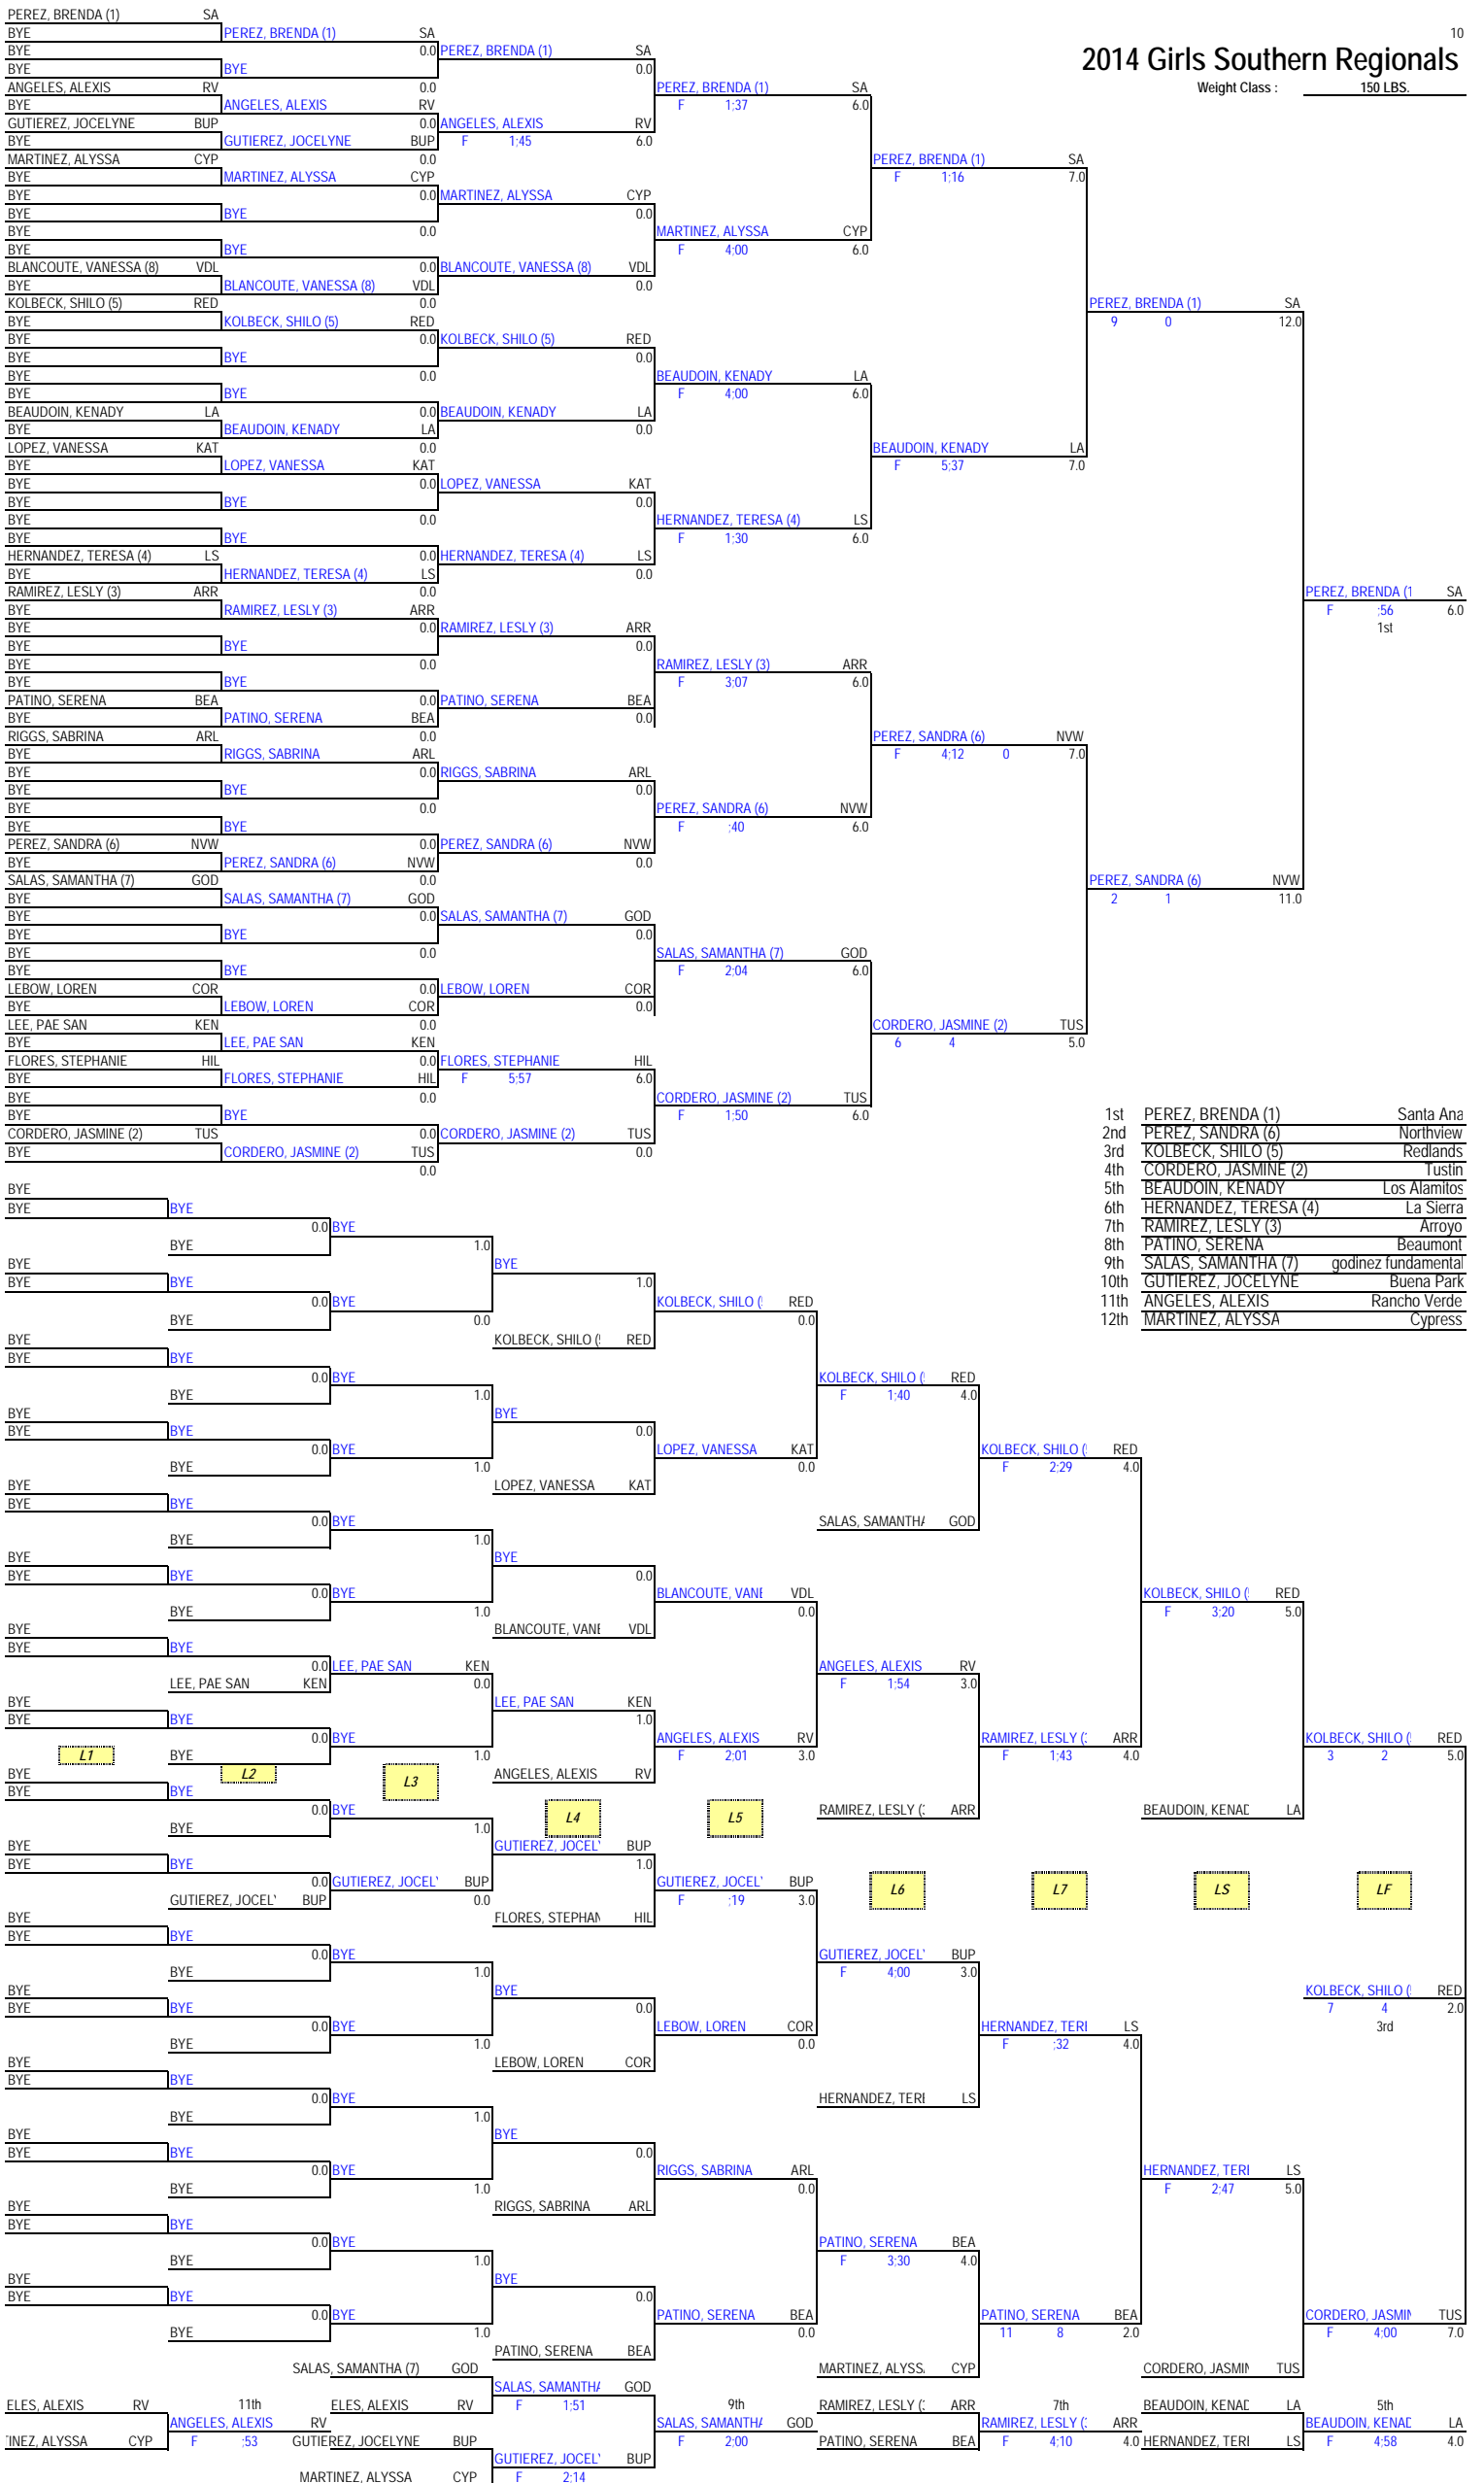

2014 Girls Southern Regionals

Weight Class : 150 LBS.