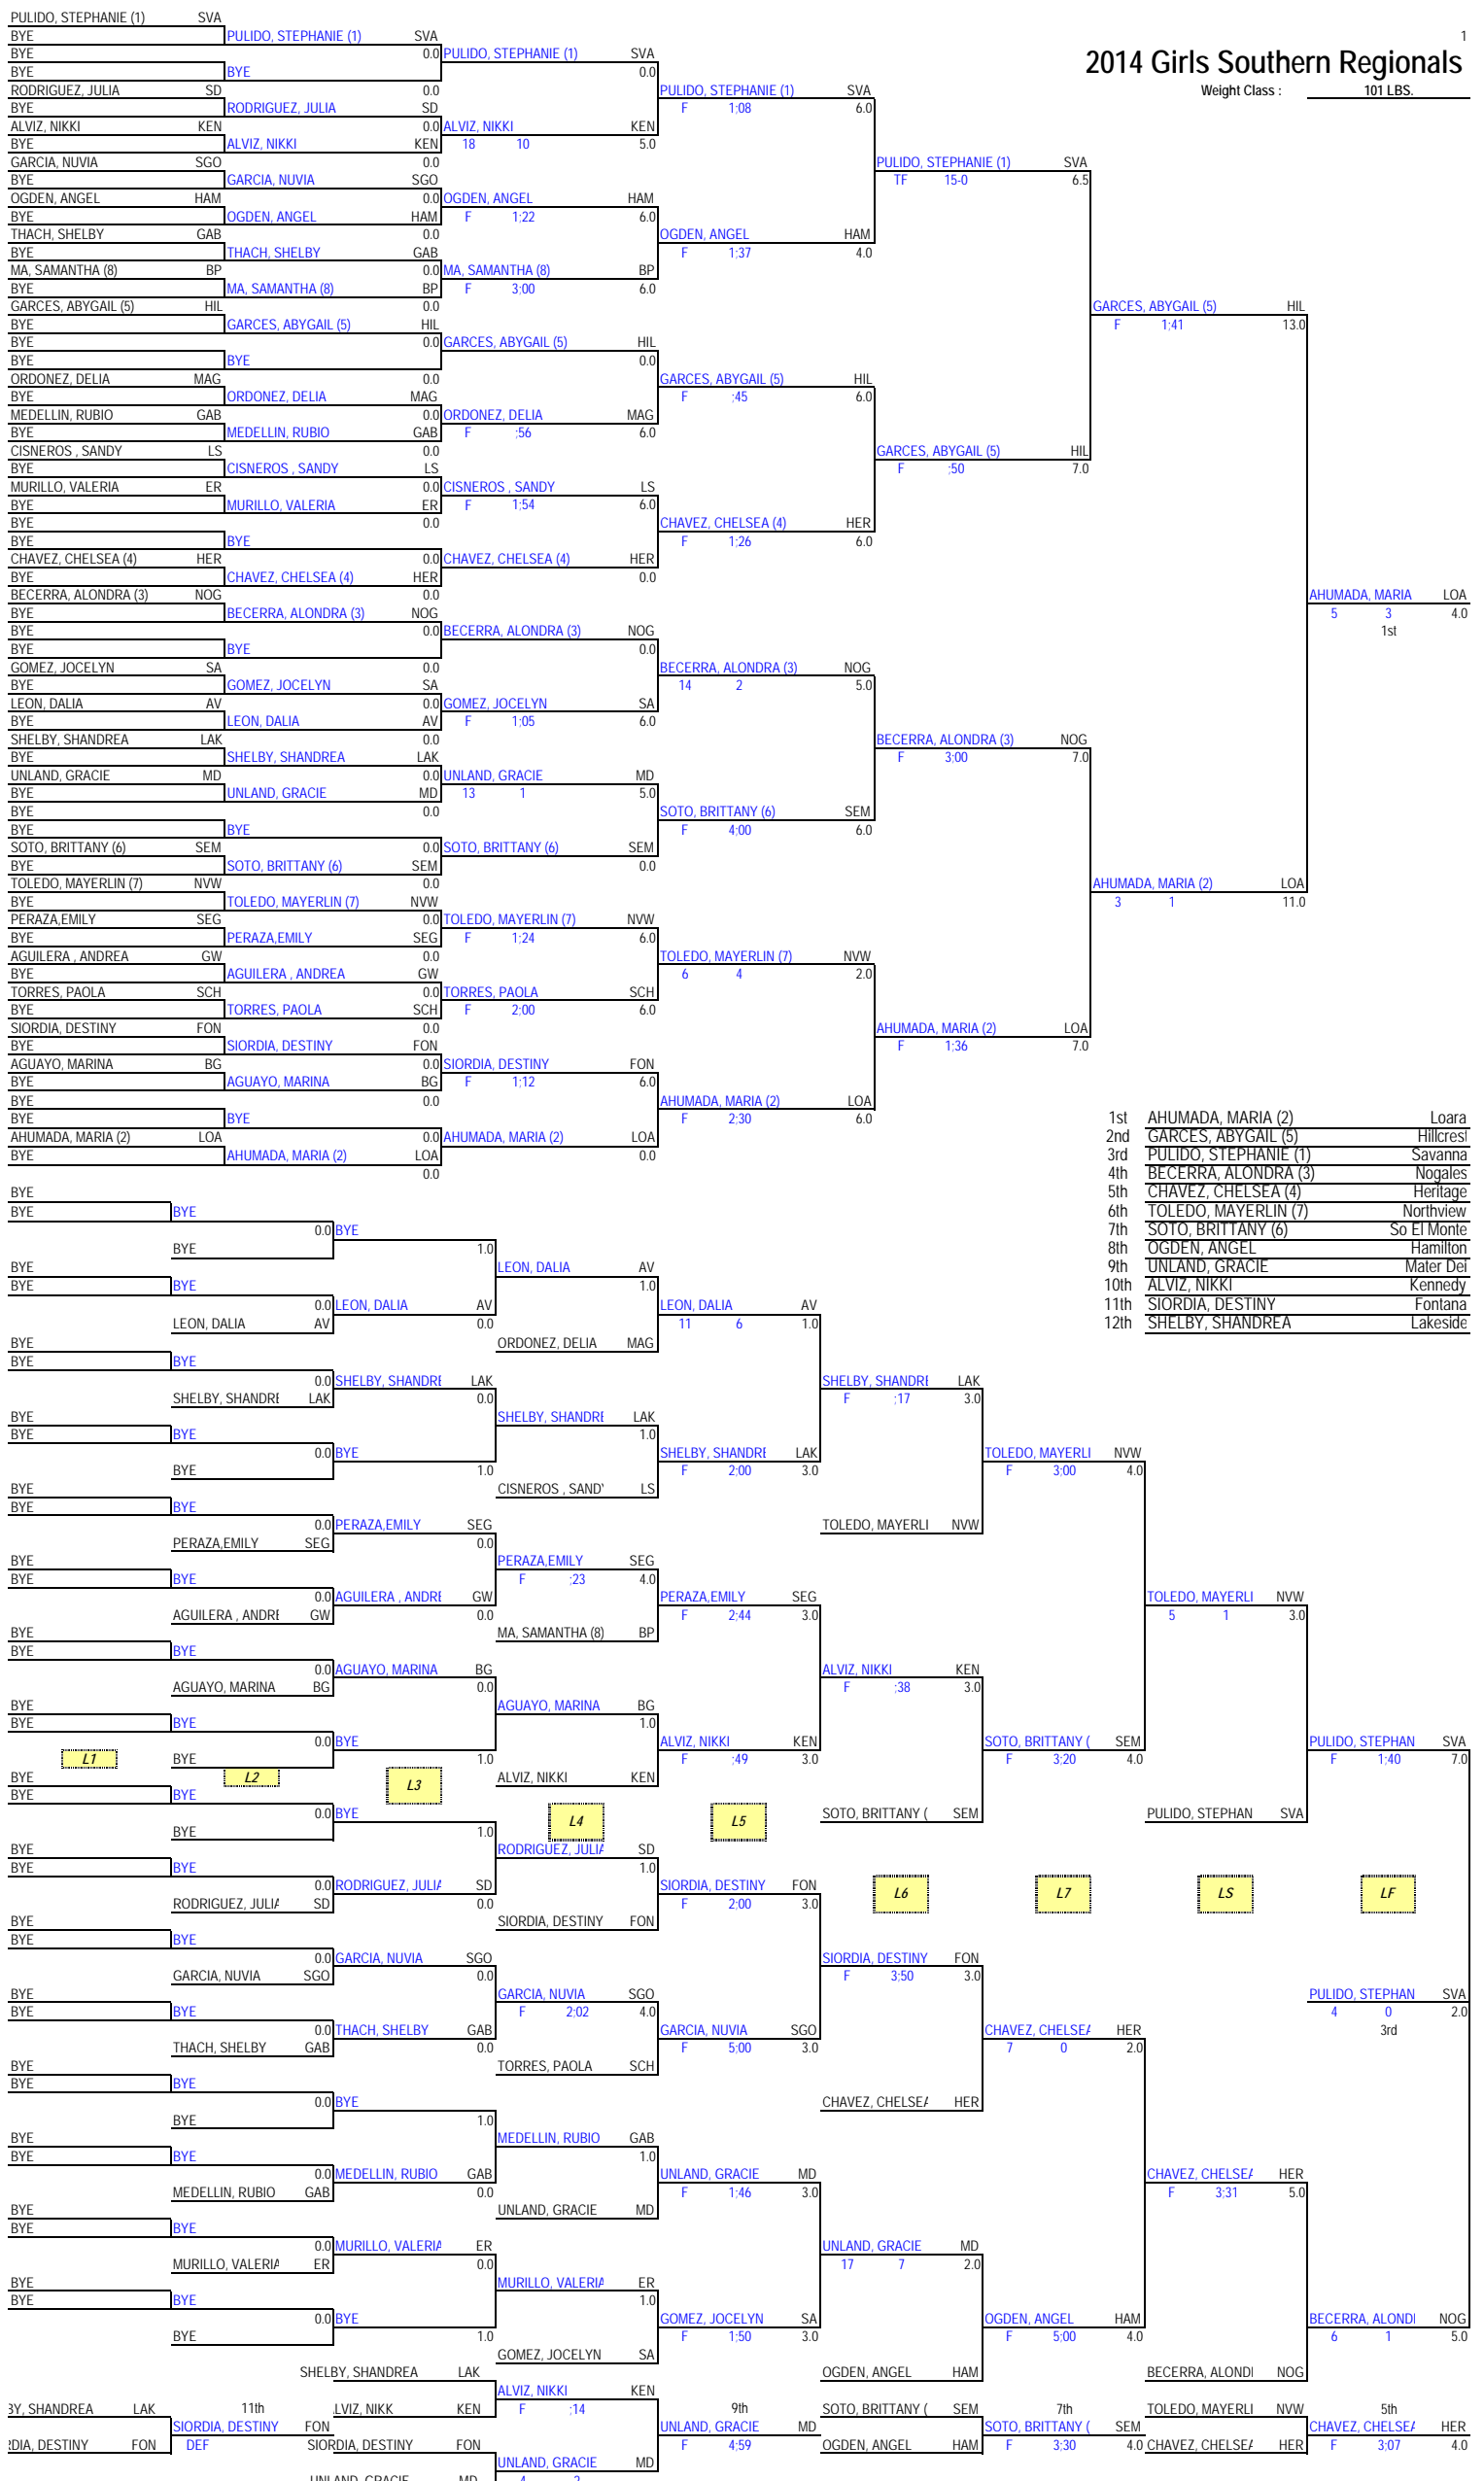

2014 Girls Southern Regionals

Weight Class : 101 LBS.