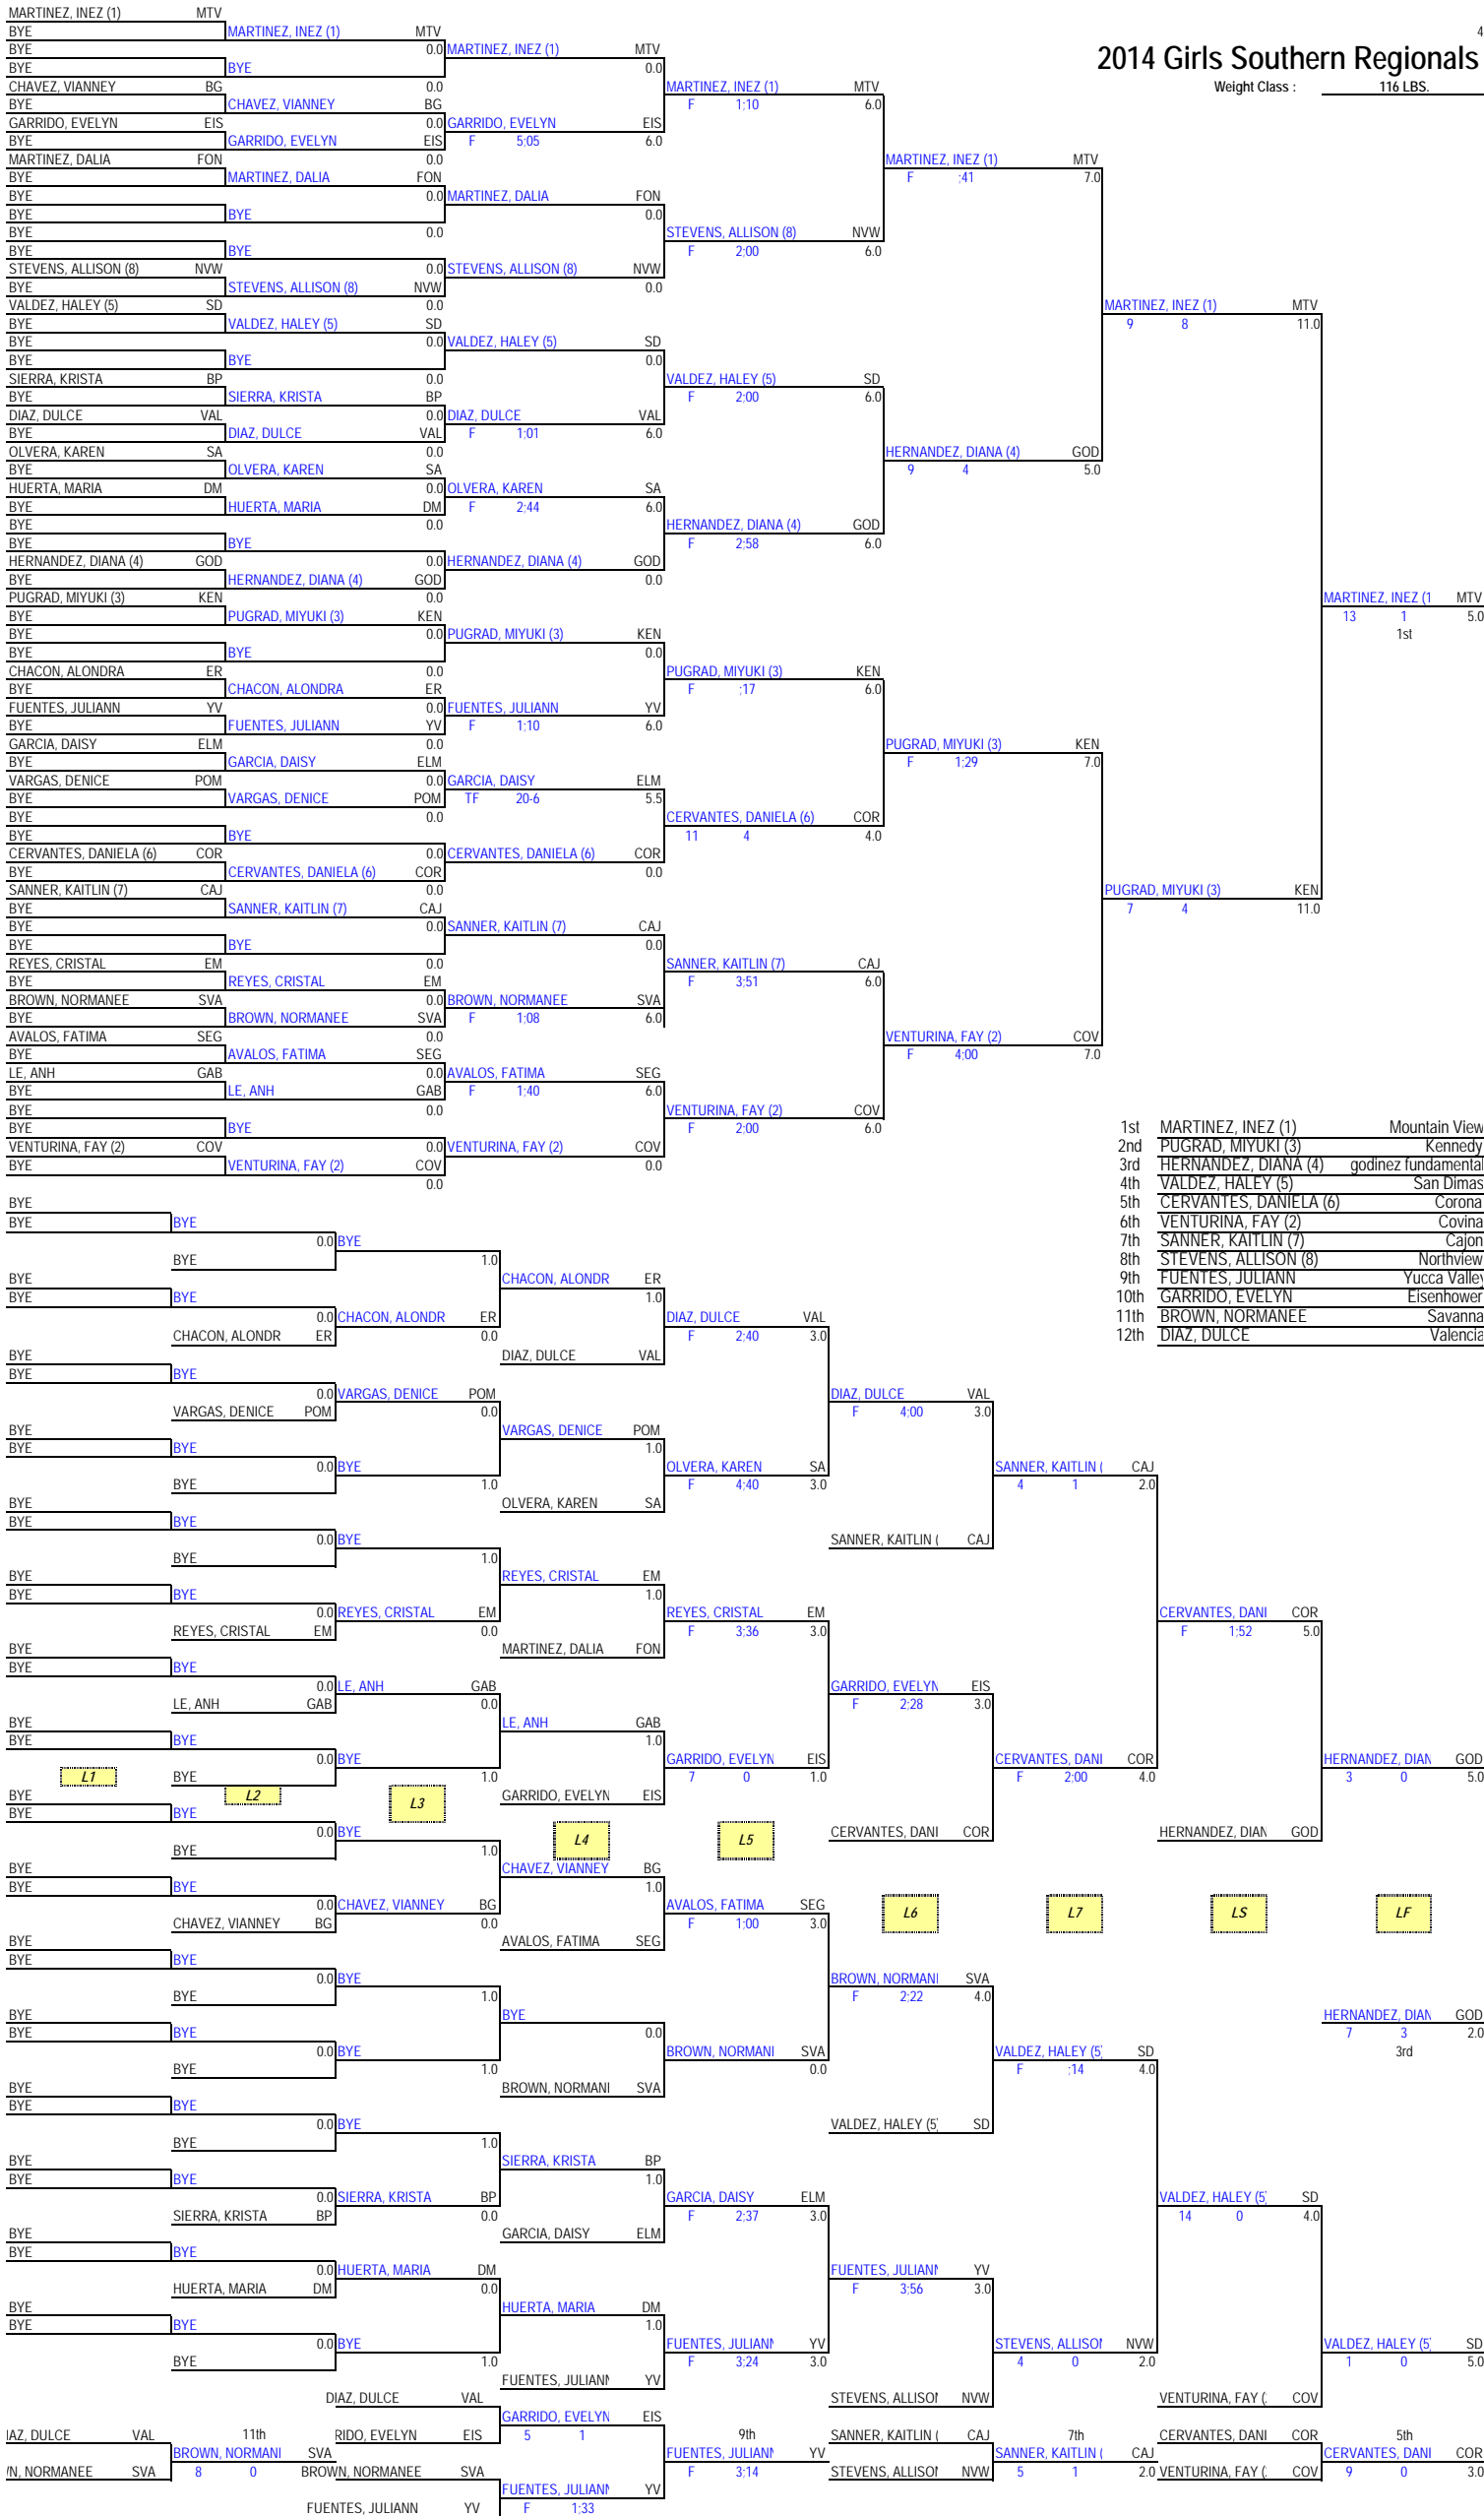

2014 Girls Southern Regionals

Weight Class : 116 LBS.

- 1st MARTINEZ, INEZ (1) Mountain View
- 2nd PUGRAD, MIYUKI (3) Kennedy
- 3rd HERNANDEZ, DIANA (4) godinez fundamental
- 4th VALDEZ, HALEY (5) San Dimas
- 5th CERVANTES, DANIELA (6) Corona
- 6th VENTURINA, FAY (2) Covina
- 7th SANNER, KAITLIN (7) Cajon
- 8th STEVENS, ALLISON (8) Northview
- 9th FUENTES, JULIANN Yucca Valley
- 10th GARRIDO, EVELYN Eisenhower
- 11th BROWN, NORMANEE Savanna
- 12th DIAZ, DULCE Valencia