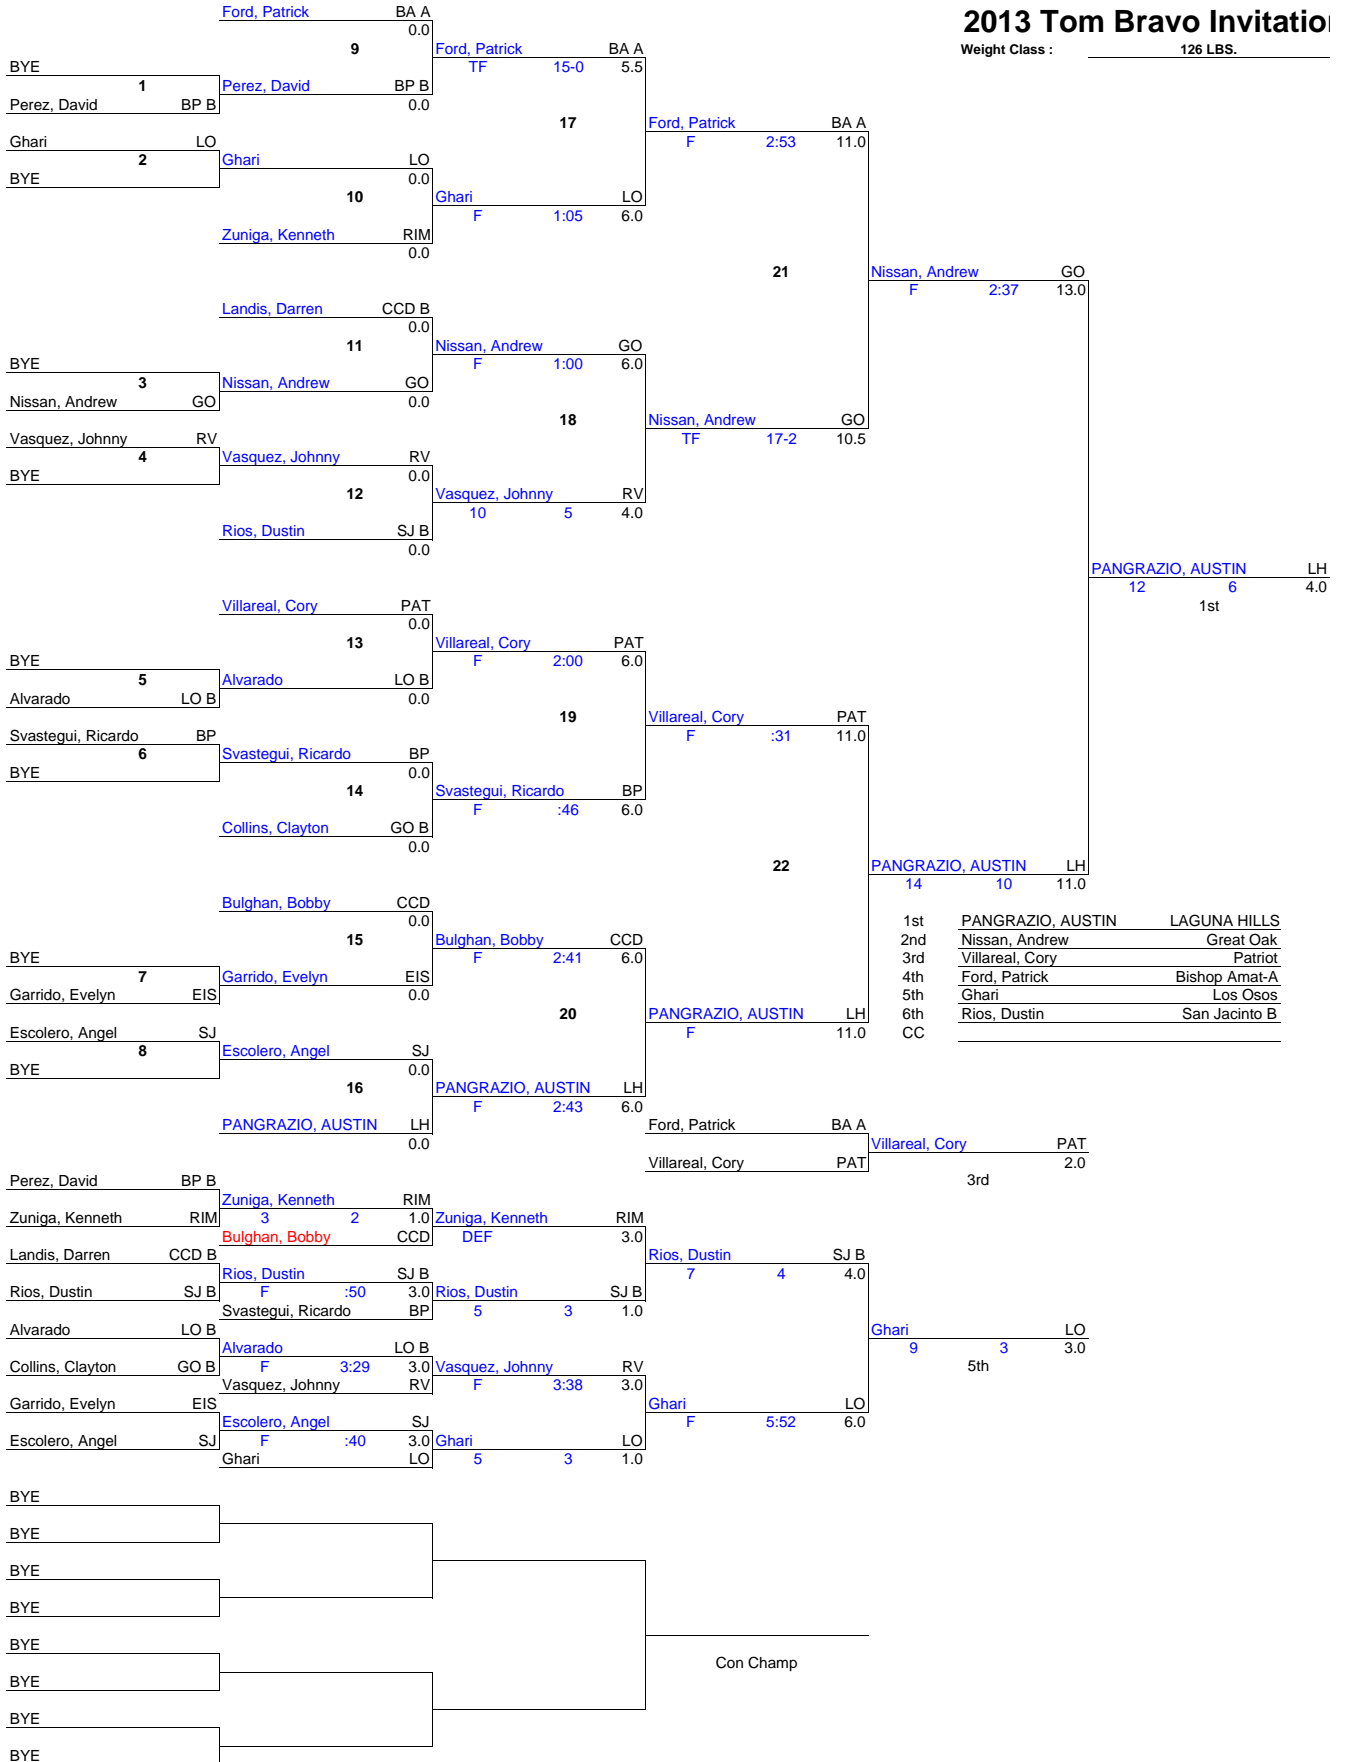

2013 Tom Bravo Invitational

Weight Class : 126 LBS.