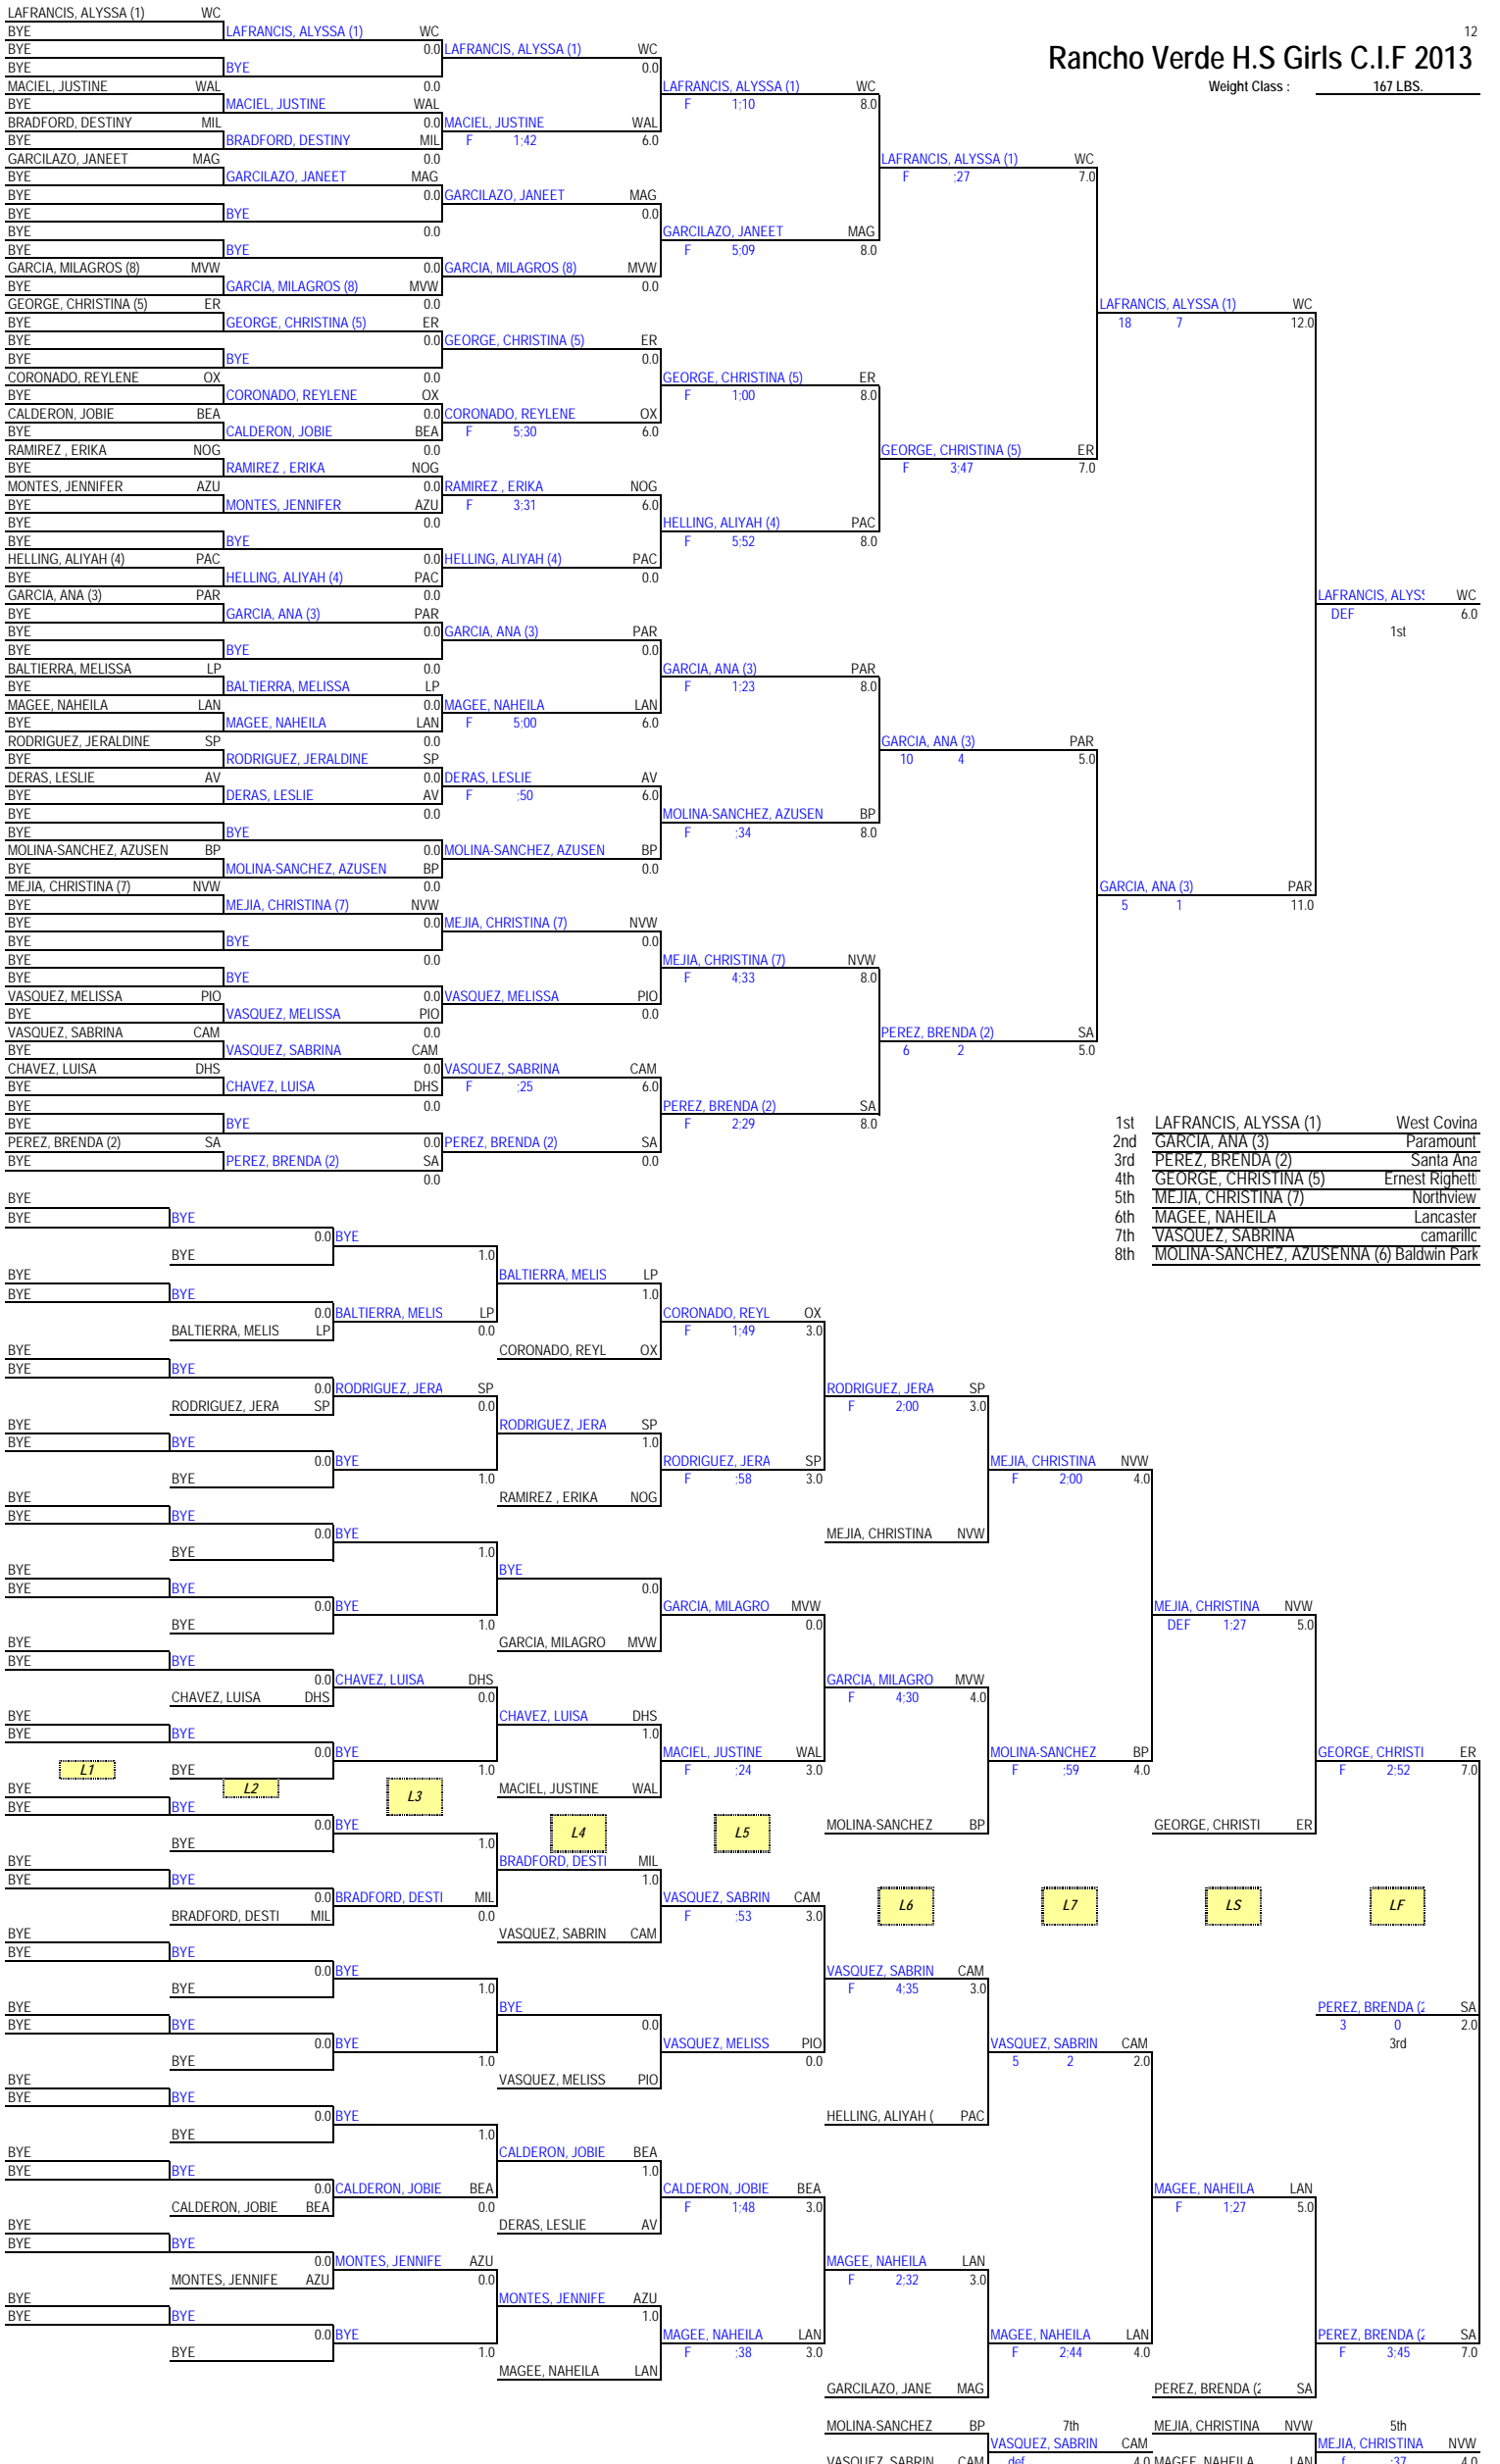

Rancho Verde H.S Girls C.I.F 2013

Weight Class : 167 LBS.