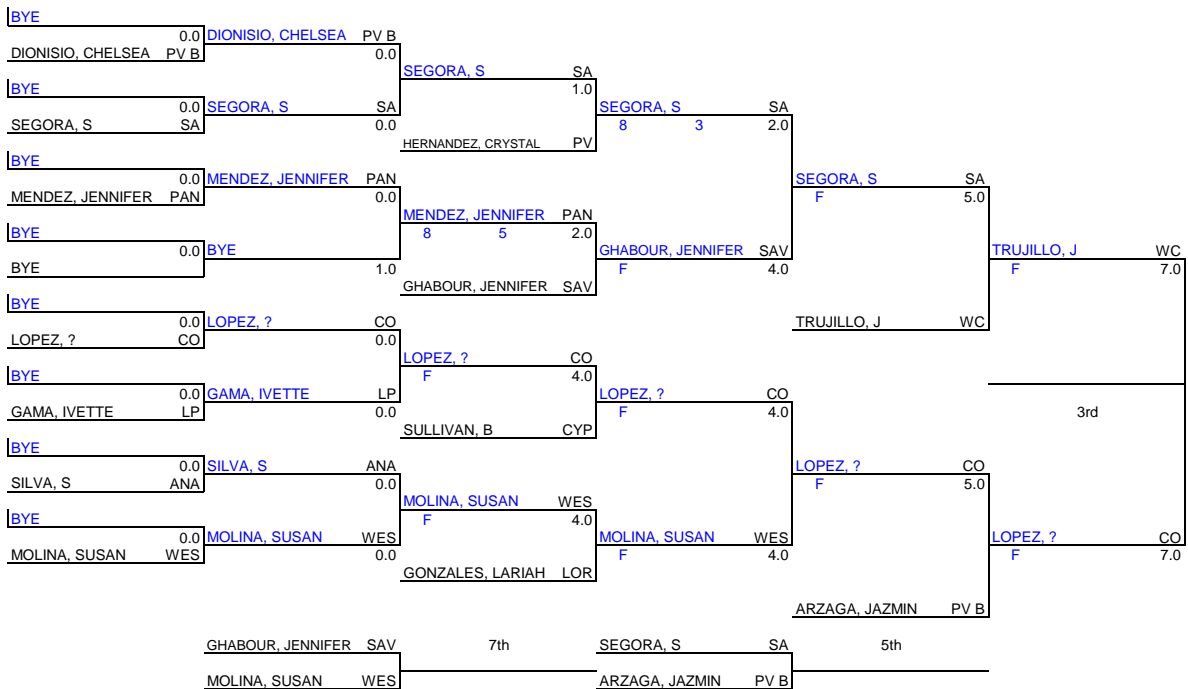

2012 Girls Rebel Pride Invitational
Weight Class : 156 LBS.