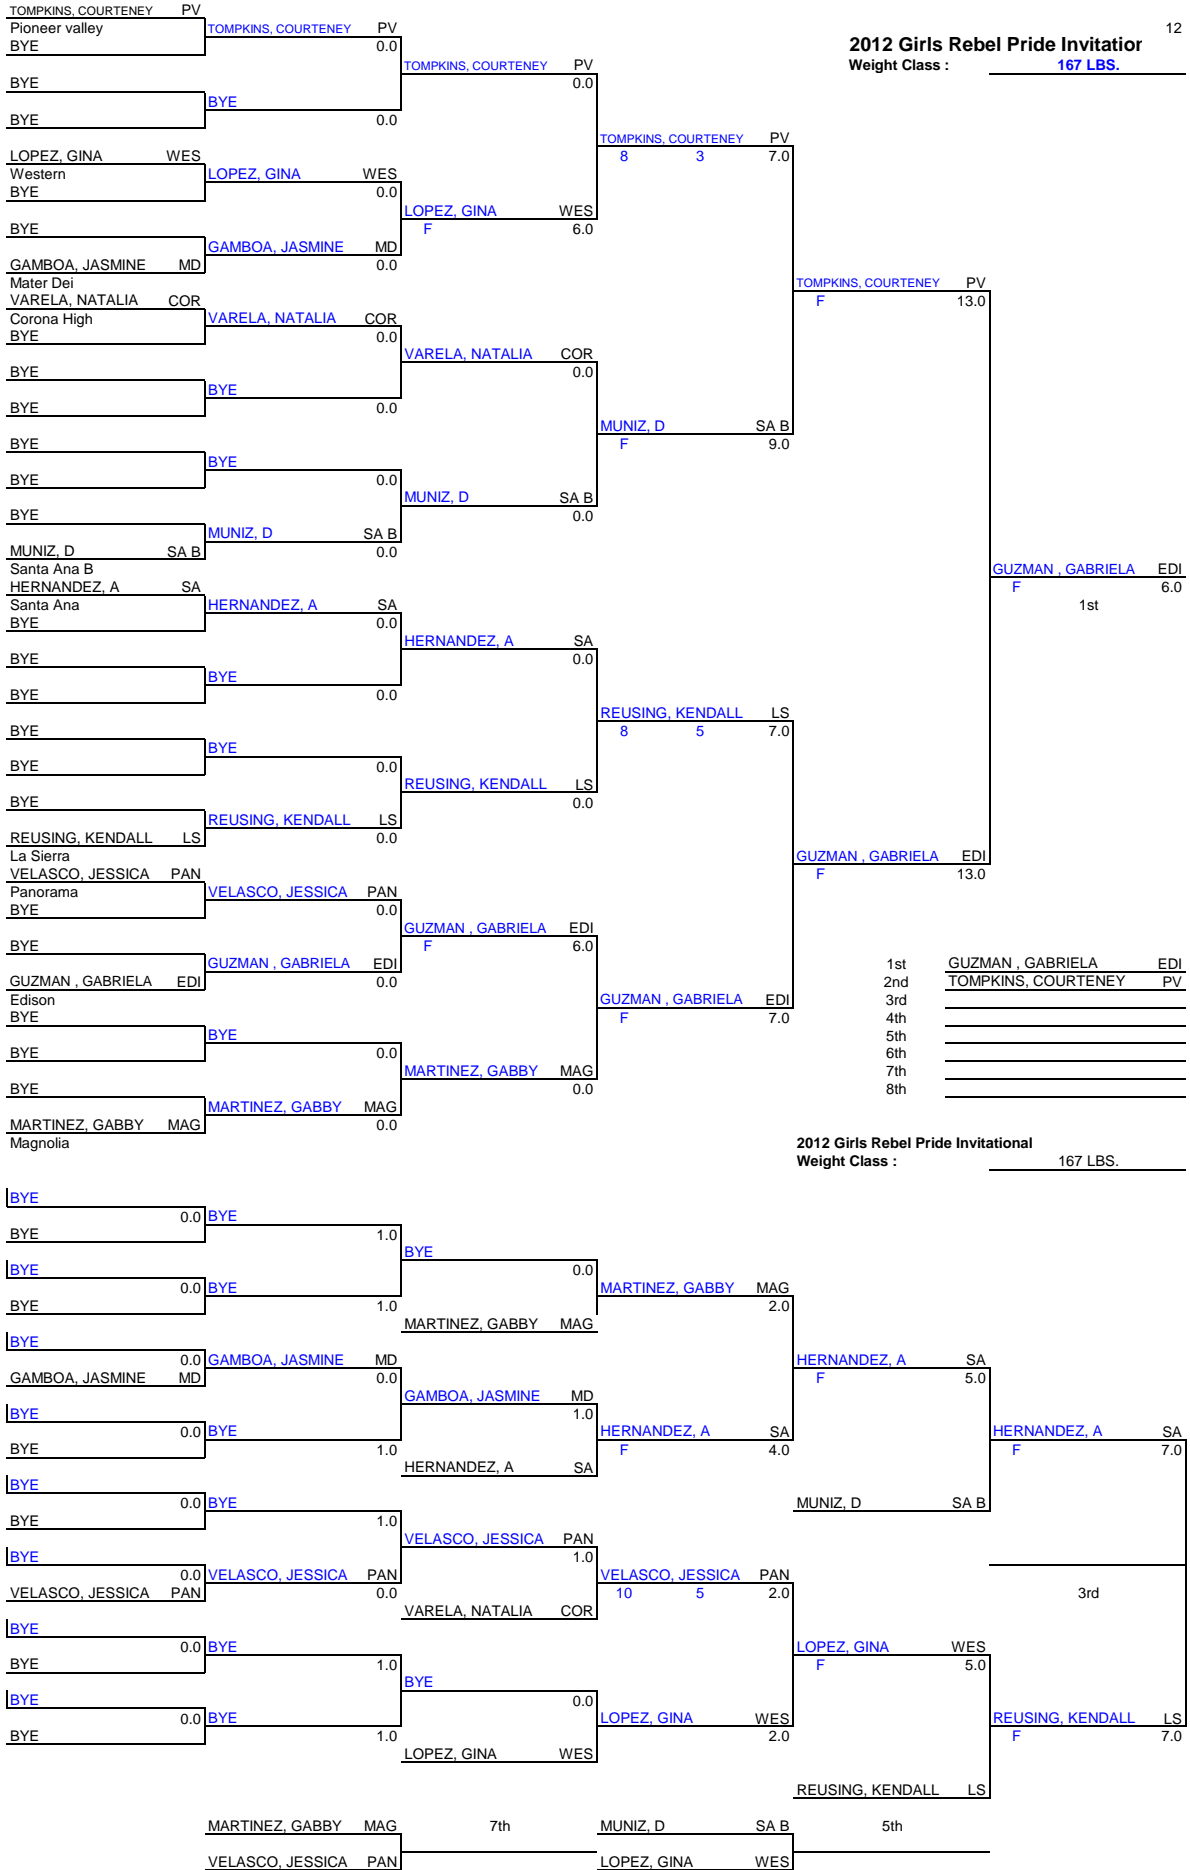

**2012 Girls Rebel Pride Invitational**  
 Weight Class : 148 LBS.

2012 Girls Rebel Pride Invitator  
Weight Class : 156 LBS.

2012 Girls Rebel Pride Invitational  
Weight Class : 156 LBS.

2012 Girls Rebel Pride Invitator  
Weight Class : 167 LBS.