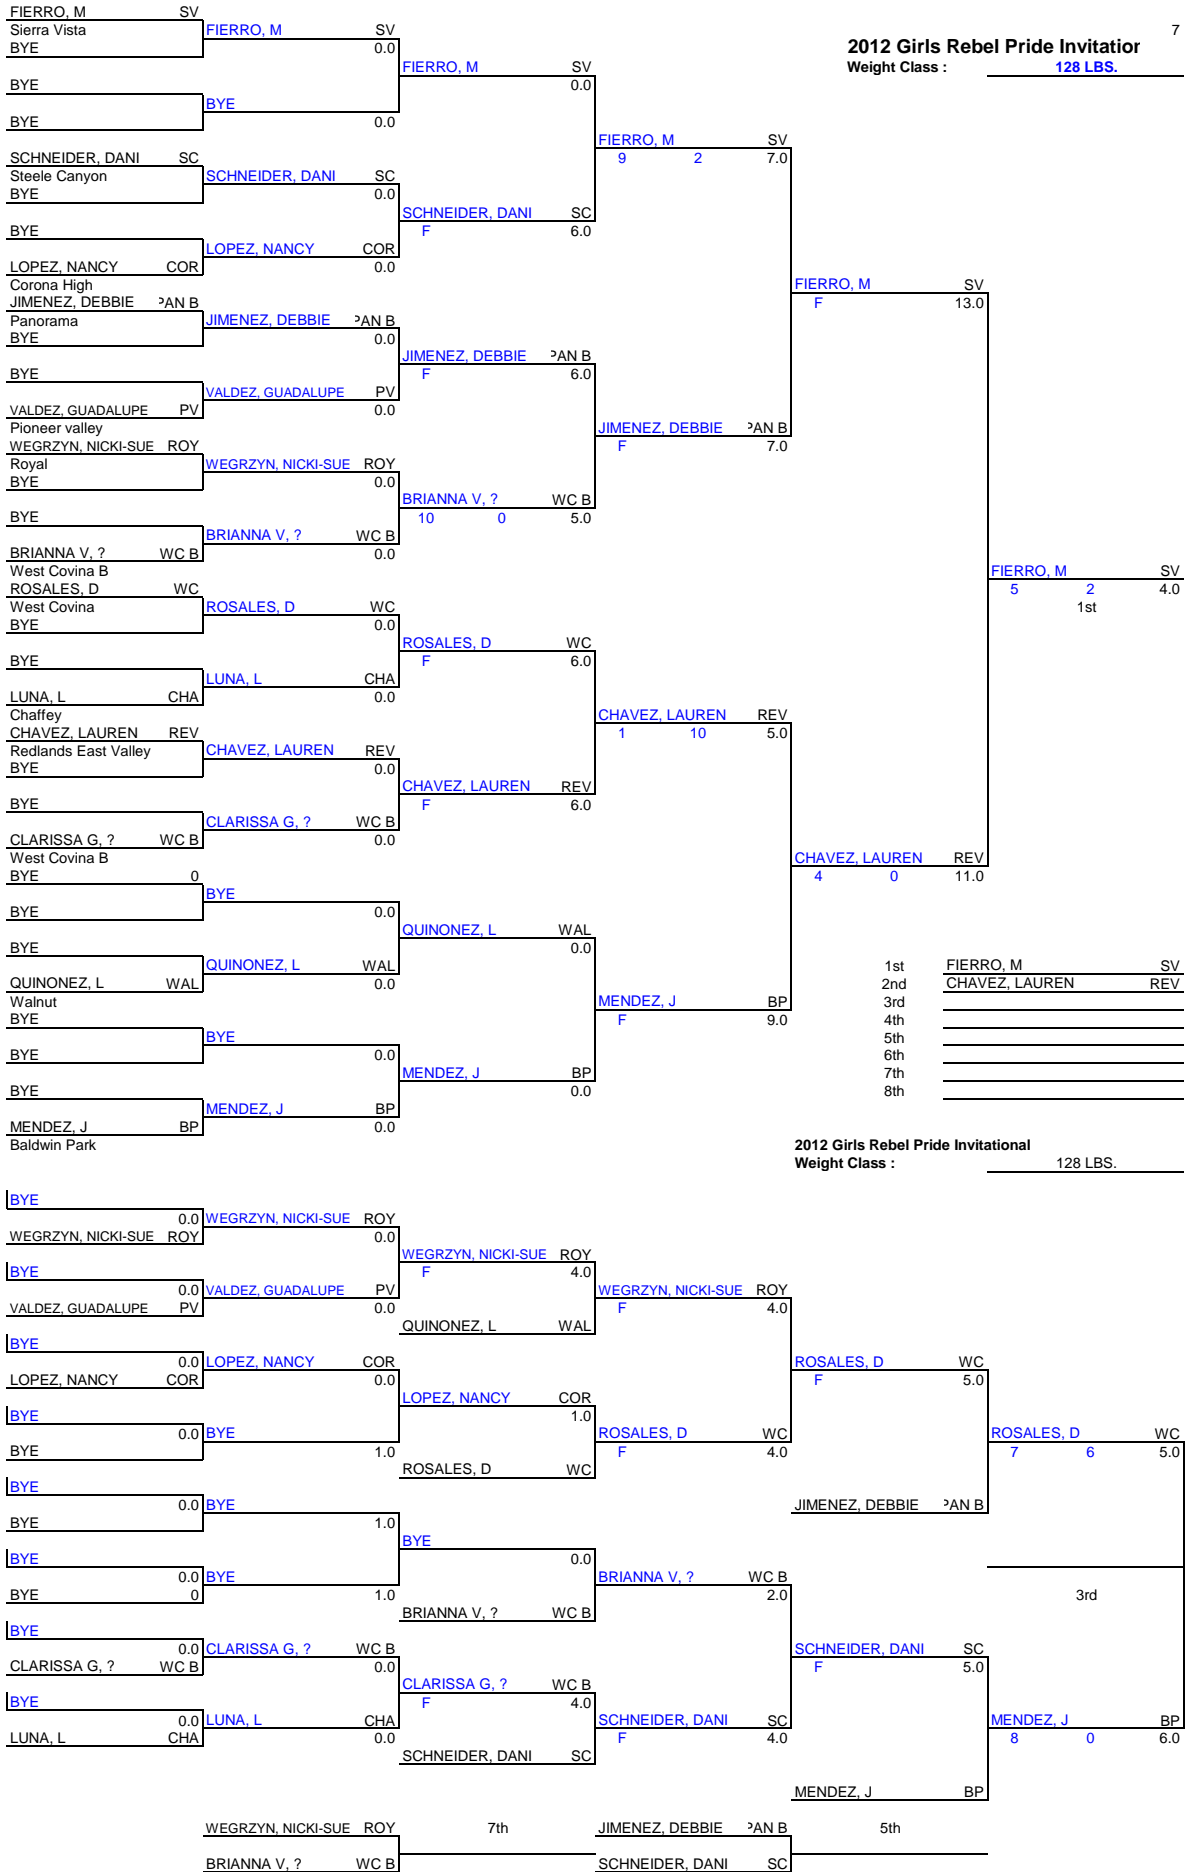

2012 Girls Rebel Pride Invitator
Weight Class : 128 LBS.