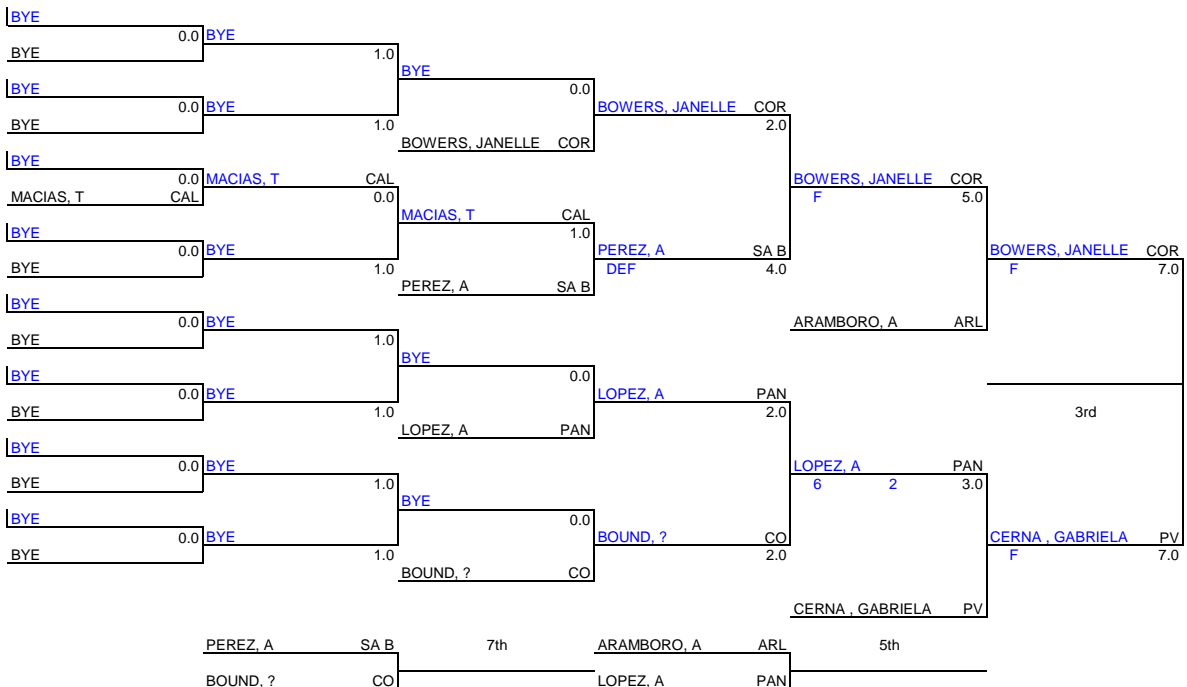

2012 Girls Rebel Pride Invitational
Weight Class : 148 LBS.