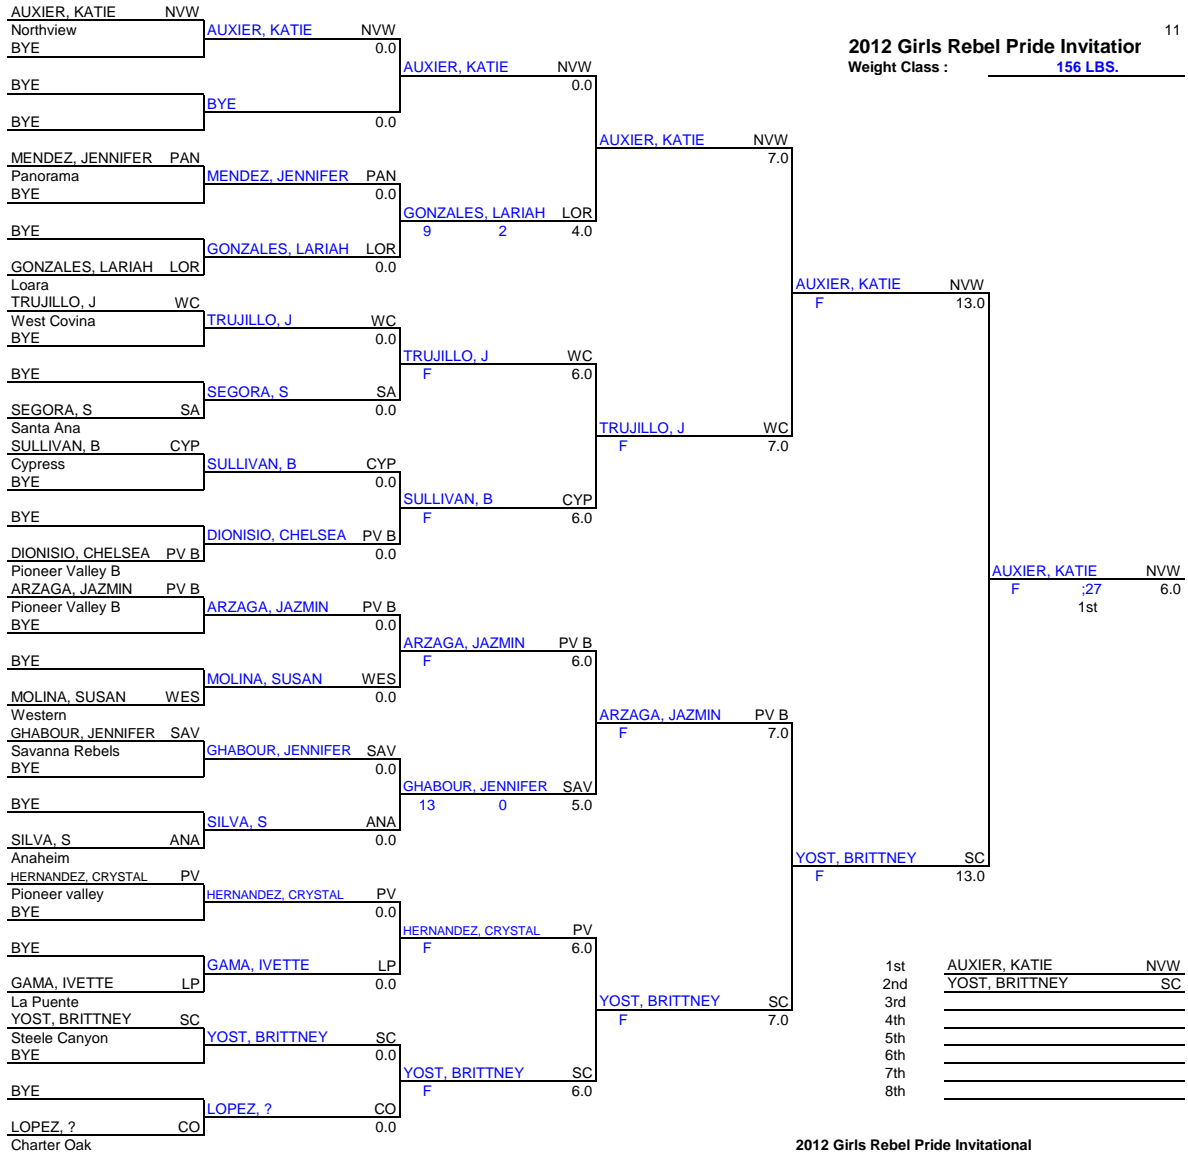

2012 Girls Rebel Pride Invitator
Weight Class : 156 LBS.