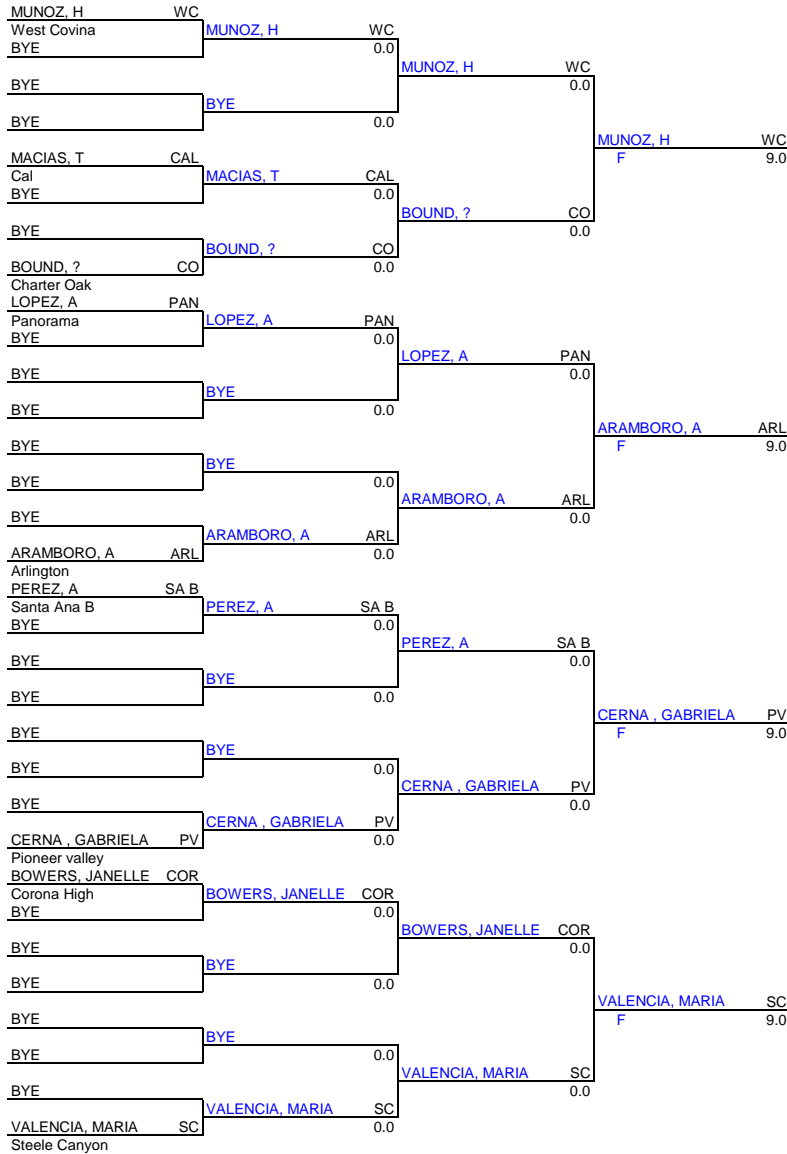

2012 Girls Rebel Pride Invitational
Weight Class : 148 LBS.

1st	VALENCIA, MARIA	SC
2nd	MUNOZ, H	WC
3rd		
4th		
5th		
6th		
7th		
8th		

2012 Girls Rebel Pride Invitational
Weight Class : 148 LBS.