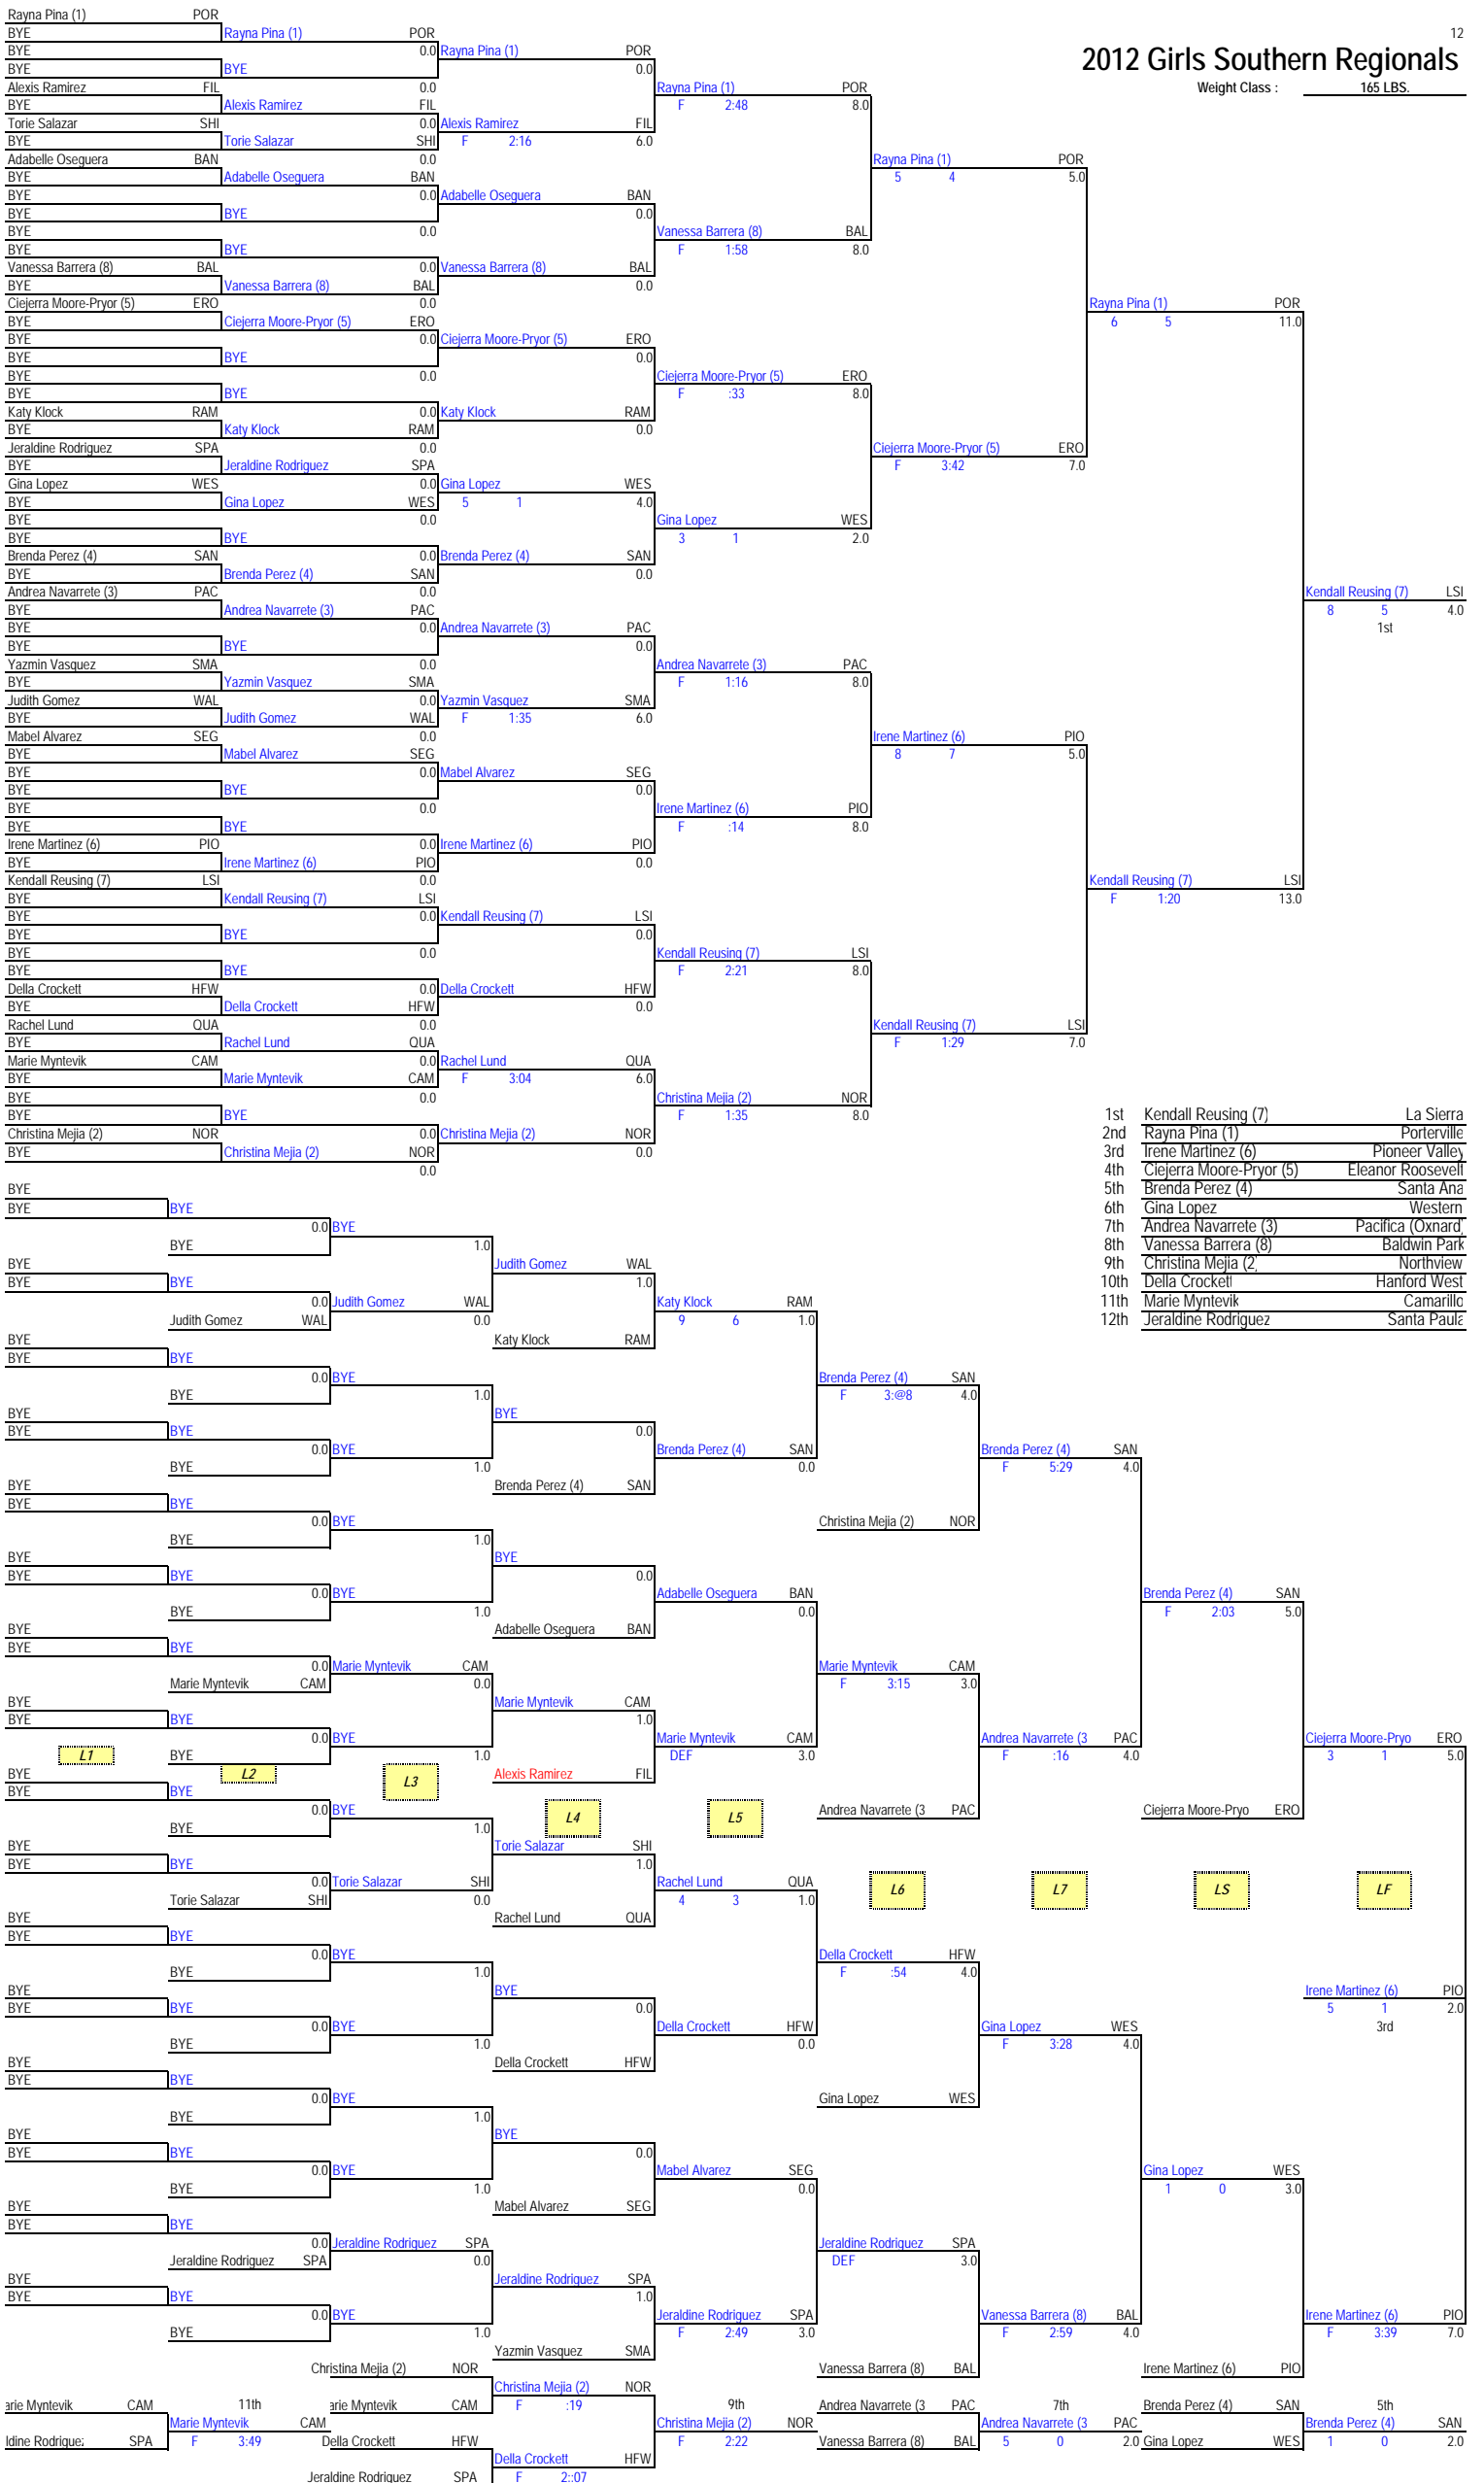

2012 Girls Southern Regionals

Weight Class : 165 LBS.

- 1st Kendall Reusing (7) La Sierra
- 2nd Rayna Pina (1) Porterville
- 3rd Irene Martinez (6) Pioneer Valley
- 4th Ciejerra Moore-Pryor (5) Eleanor Roosevelt
- 5th Brenda Perez (4) Santa Ana
- 6th Gina Lopez Western
- 7th Andrea Navarrete (3) Pacifica (Oxnard)
- 8th Vanessa Barrera (8) Baldwin Park
- 9th Christina Mejia (2) Northview
- 10th Della Crockett Hanford West
- 11th Marie Myntevik Camarillo
- 12th Jeraldine Rodriguez Santa Paul