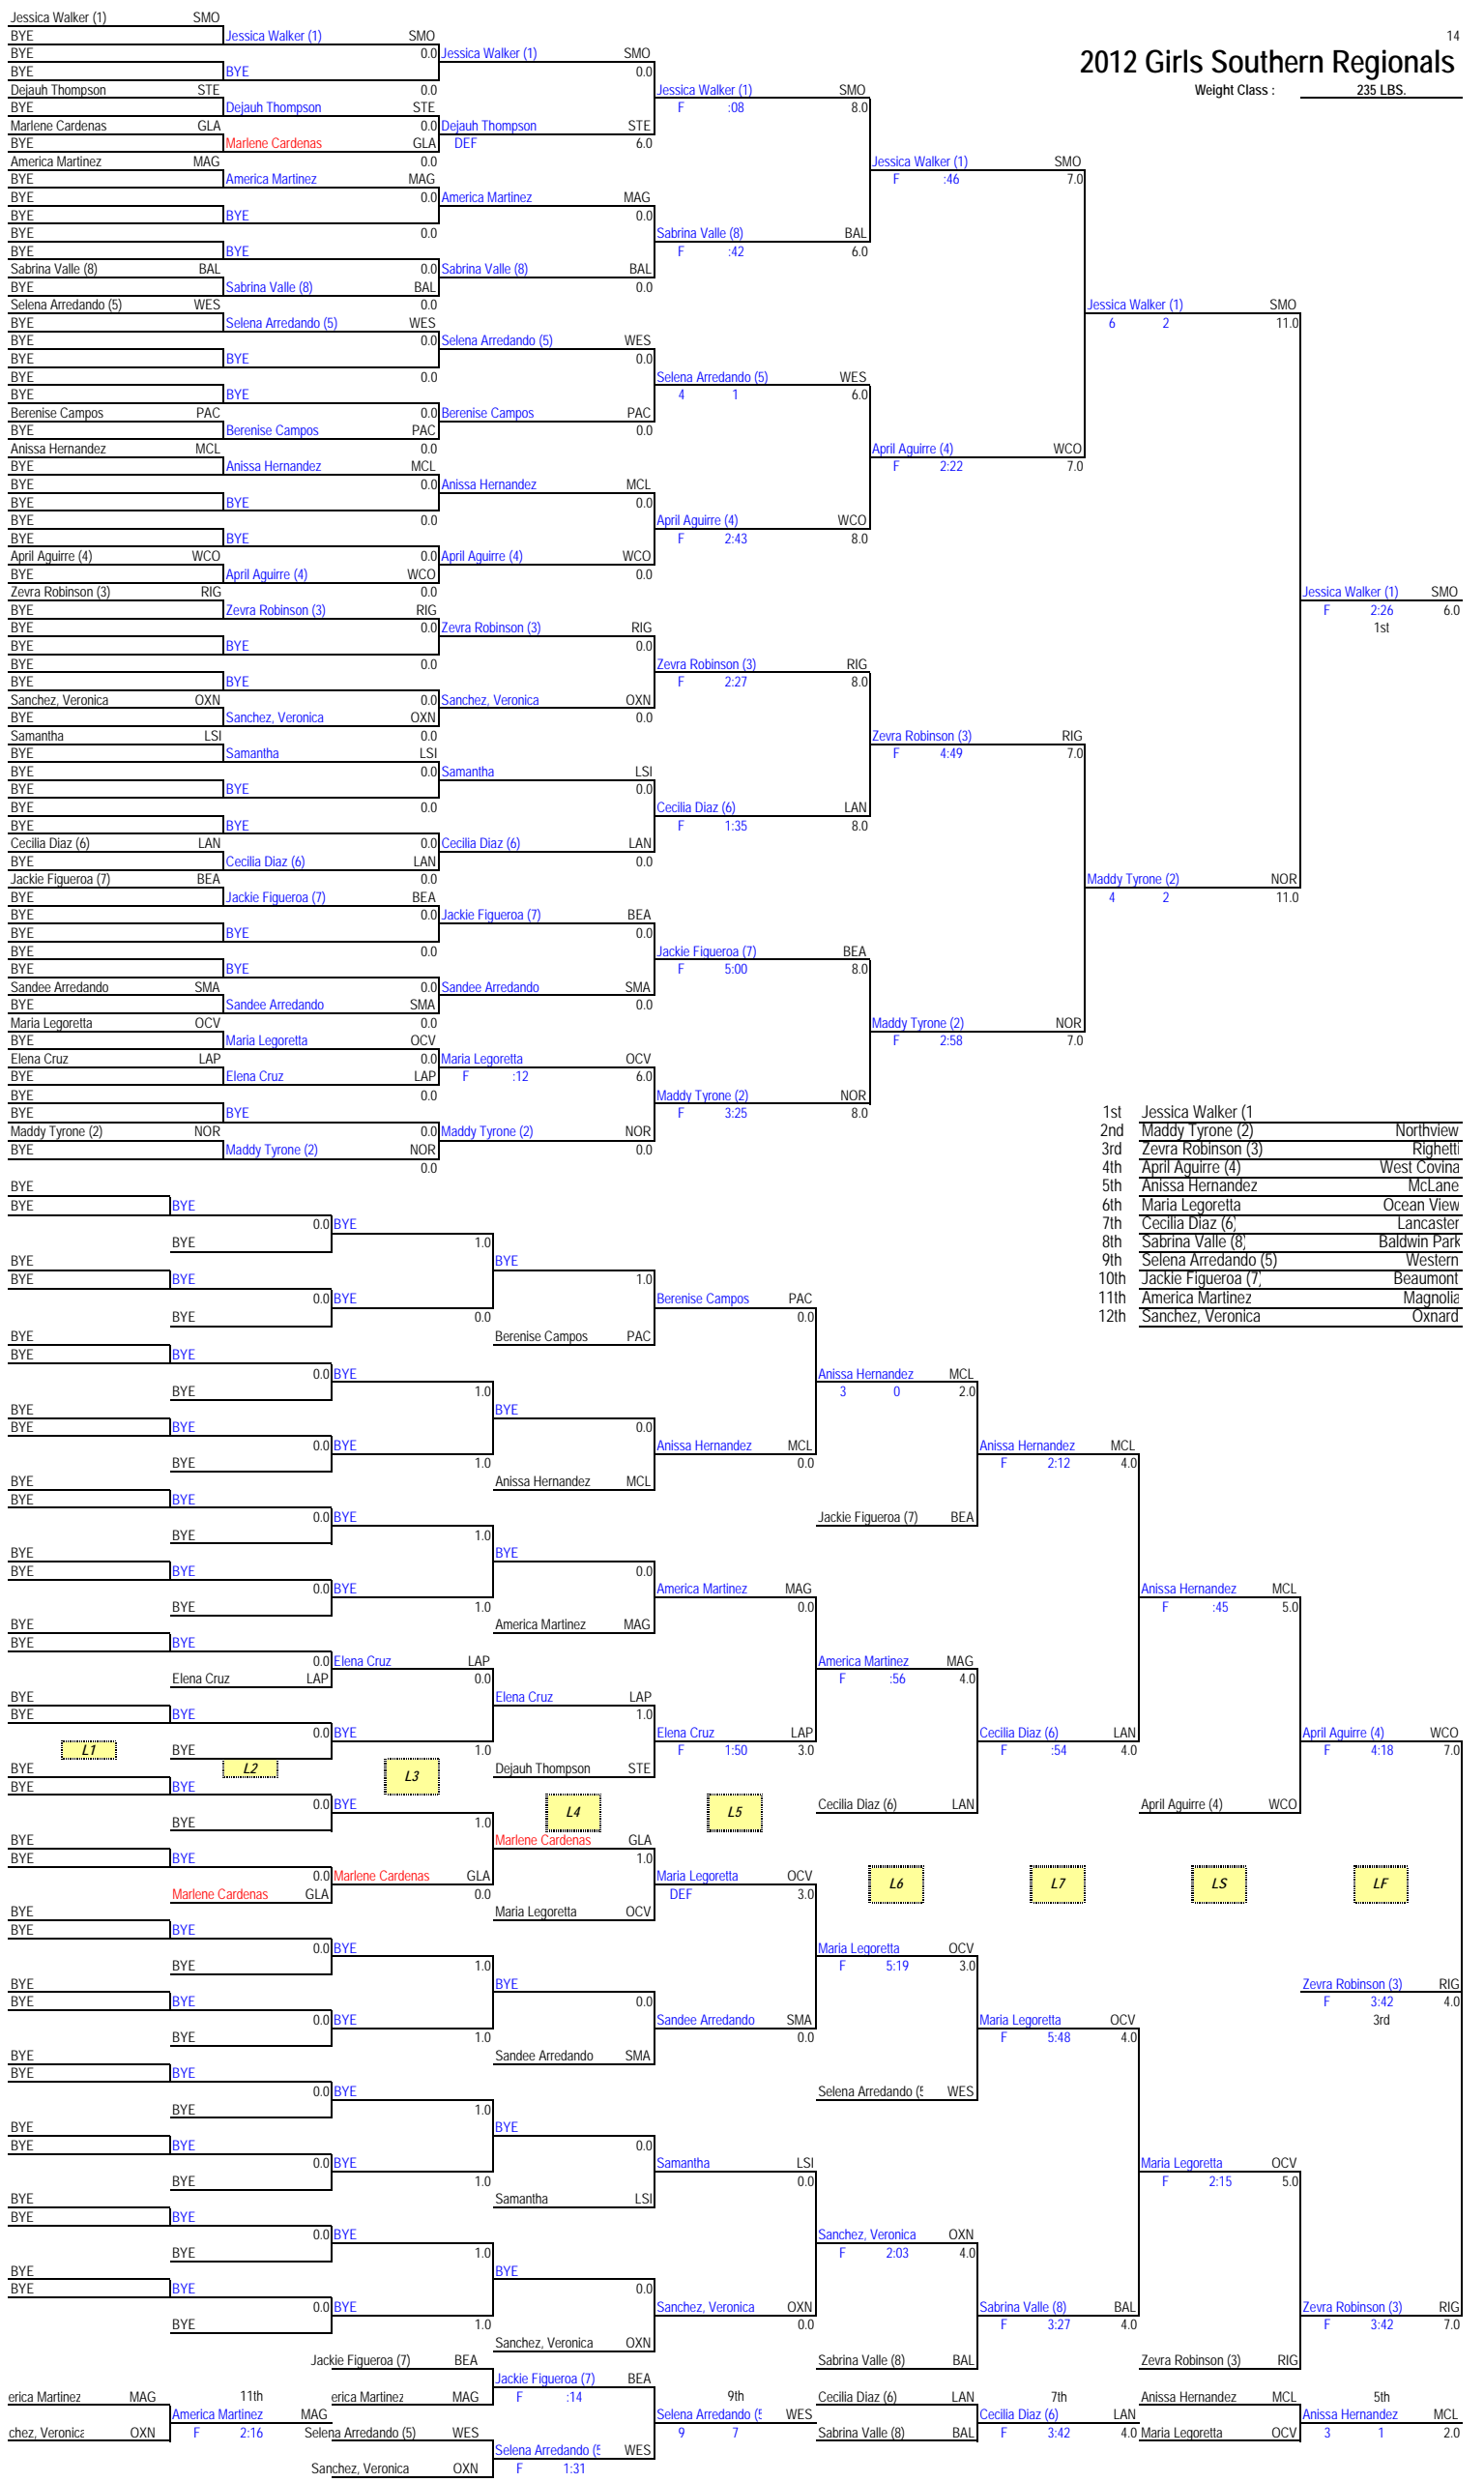

2012 Girls Southern Regionals

Weight Class : 235 LBS.

- 1st Jessica Walker (1)
- 2nd Maddy Tyrone (2)
- 3rd Zevra Robinson (3)
- 4th April Aguirre (4)
- 5th Anissa Hernandez
- 6th Maria Legoretta
- 7th Cecilia Diaz (6)
- 8th Sabrina Valle (8)
- 9th Selena Arredando (5)
- 10th Jackie Figueroa (7)
- 11th America Martinez
- 12th Sanchez, Veronica