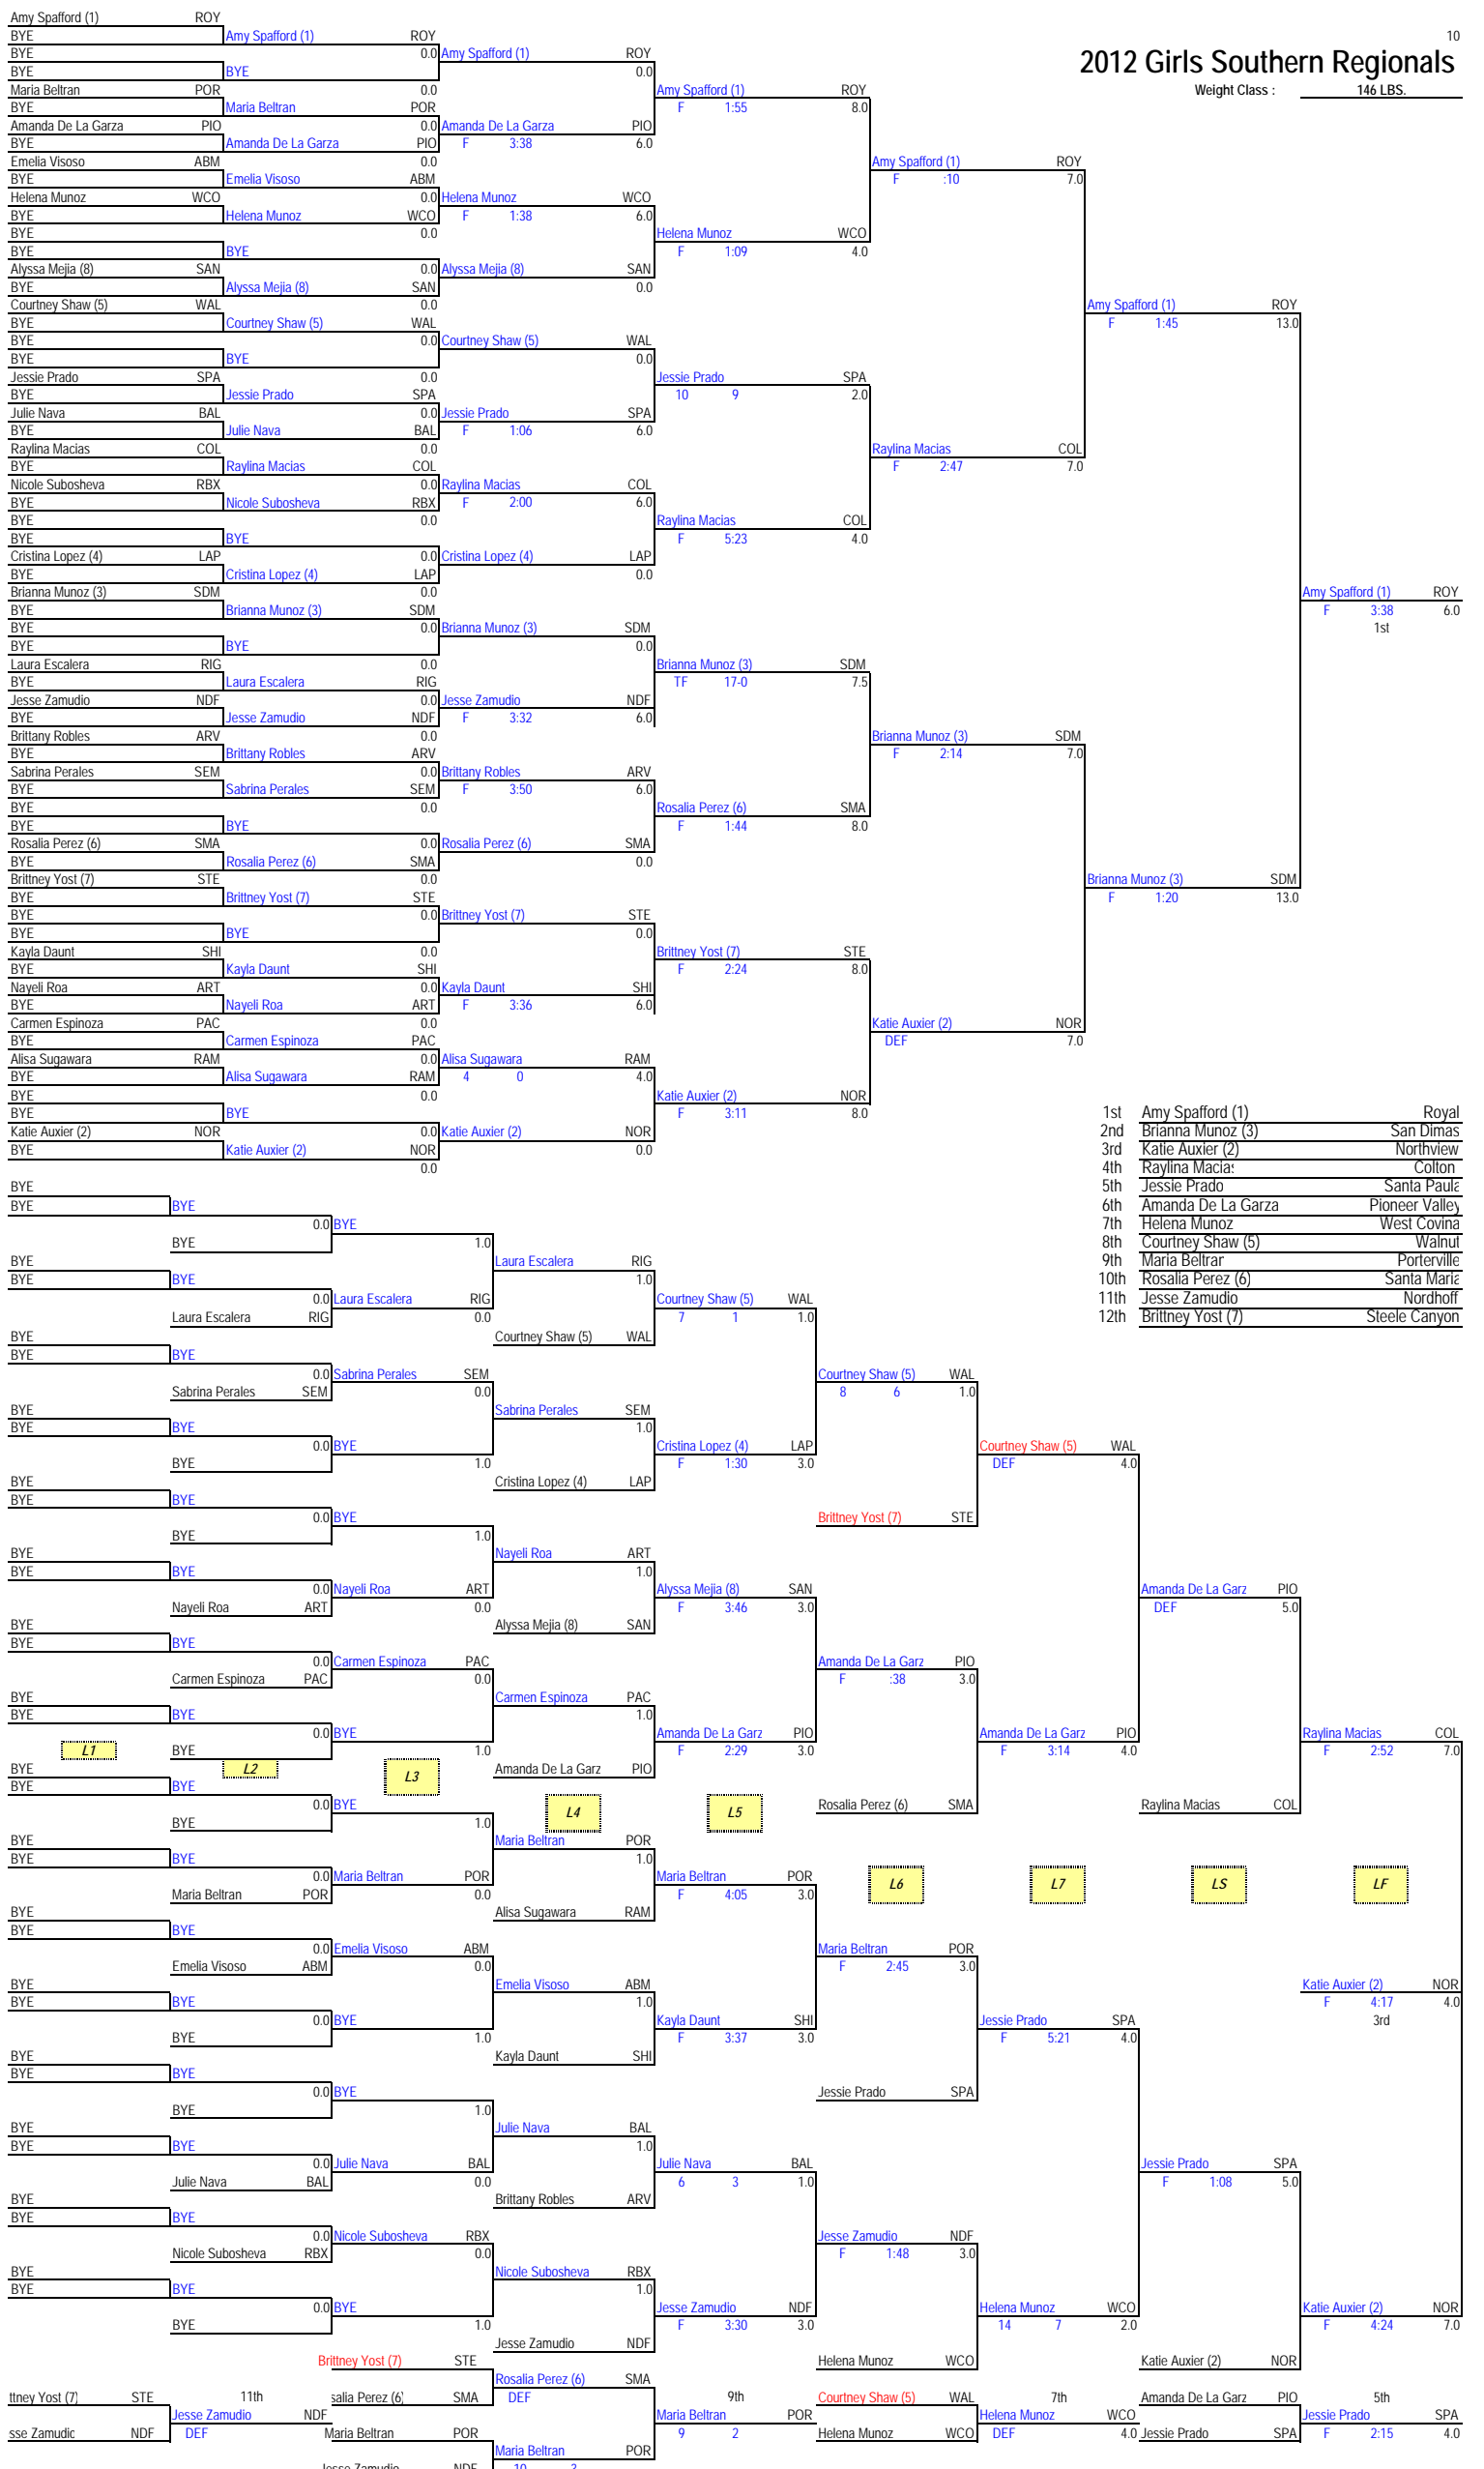

2012 Girls Southern Regionals

Weight Class : 146 LBS.

- 1st Amy Spafford (1) Royal
- 2nd Brianna Munoz (3) San Dimas
- 3rd Katie Auxier (2) Northview
- 4th Raylina Macias Colton
- 5th Jessie Prado Santa Paula
- 6th Amanda De La Garza Pioneer Valley
- 7th Helena Munoz West Covina
- 8th Courtney Shaw (5) Walnut
- 9th Maria Beltran Porterville
- 10th Rosalia Perez (6) Santa Maria
- 11th Jesse Zamudio Nordhoff
- 12th Brittney Yost (7) Steele Canyon