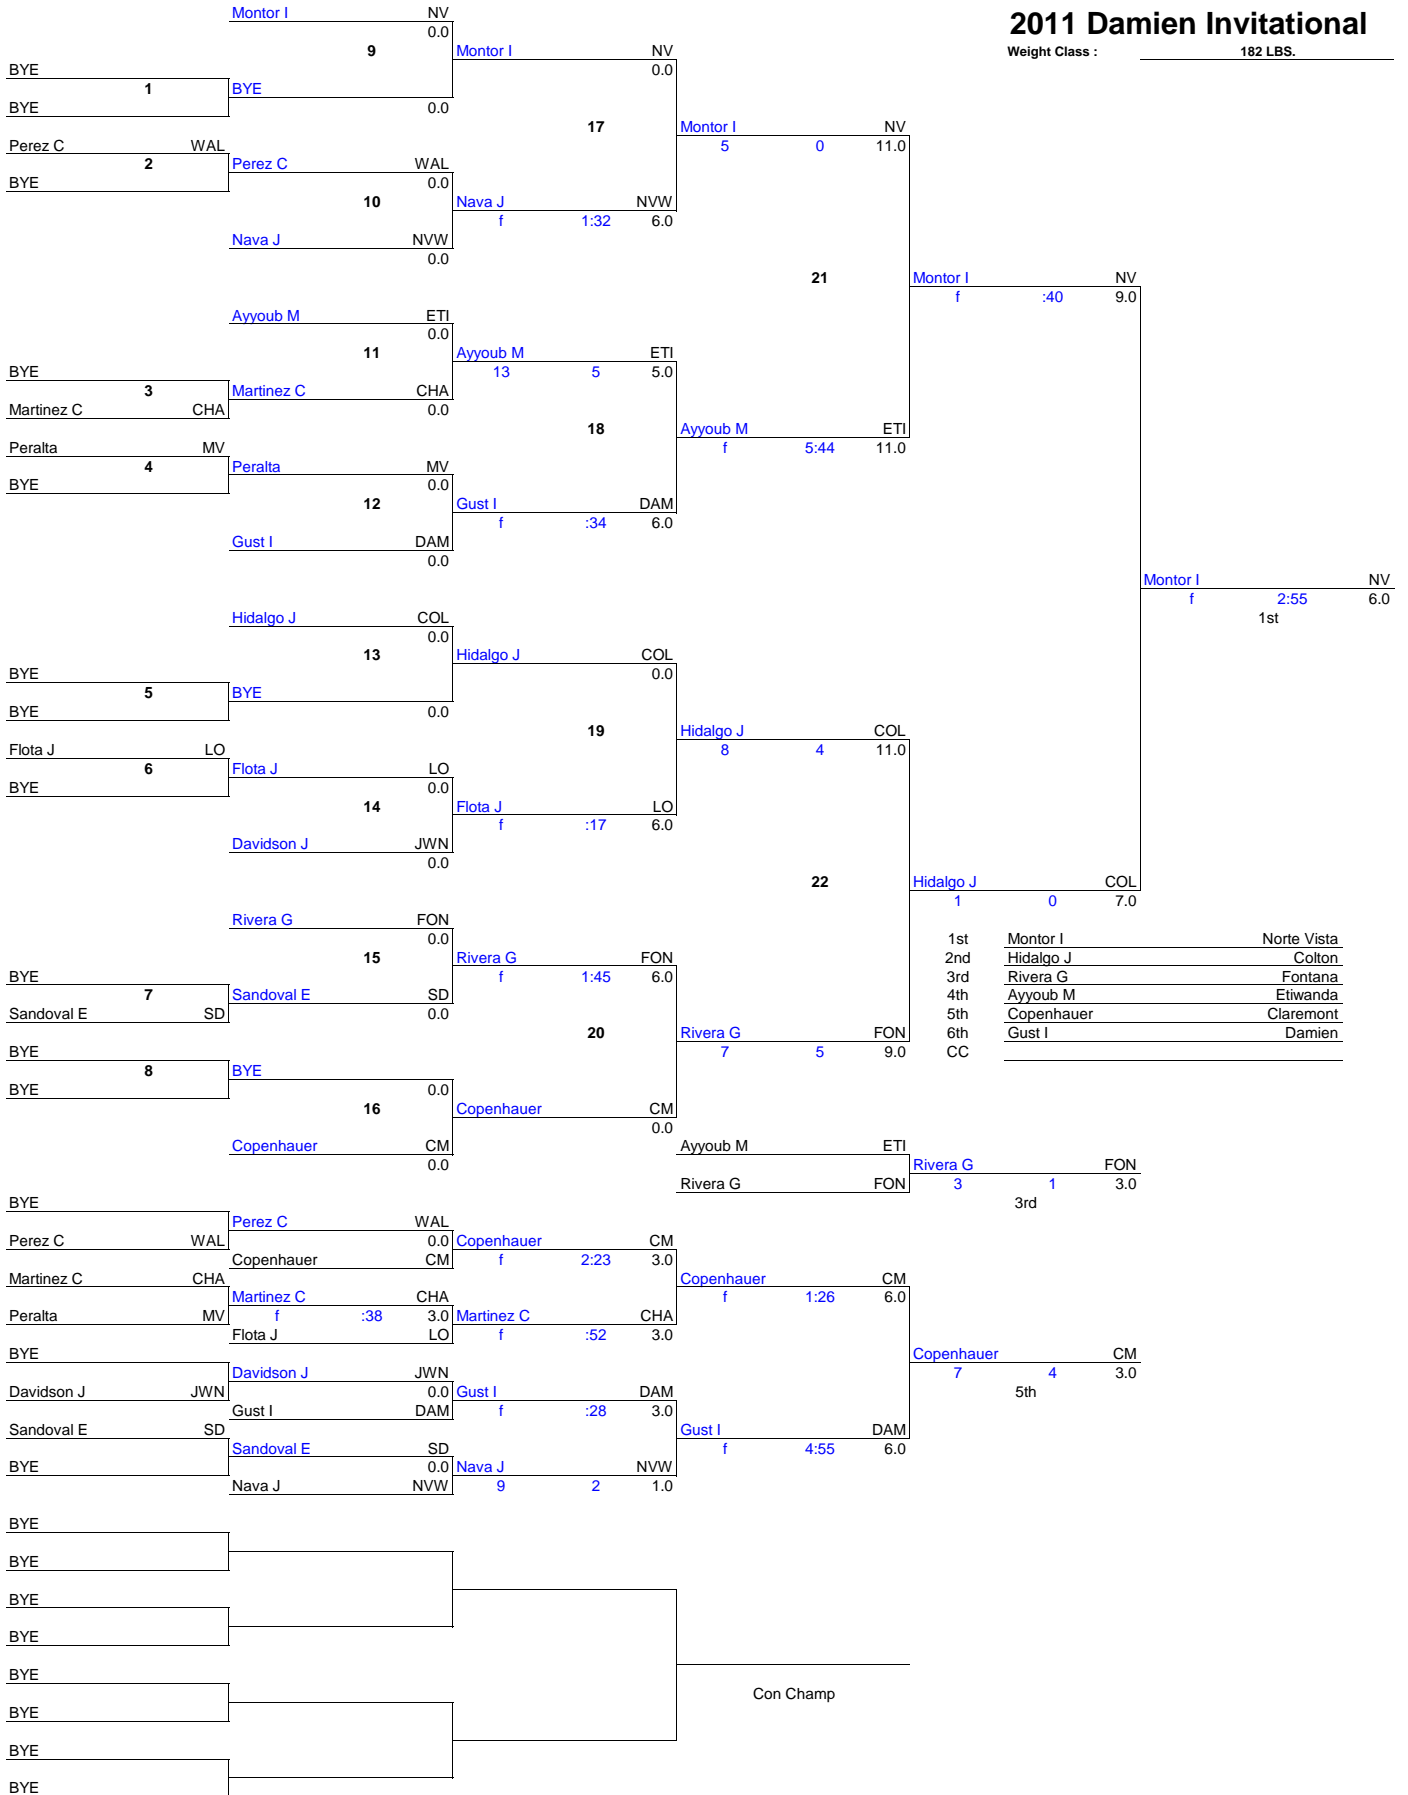

2011 Damien Invitational

Weight Class : 182 LBS.