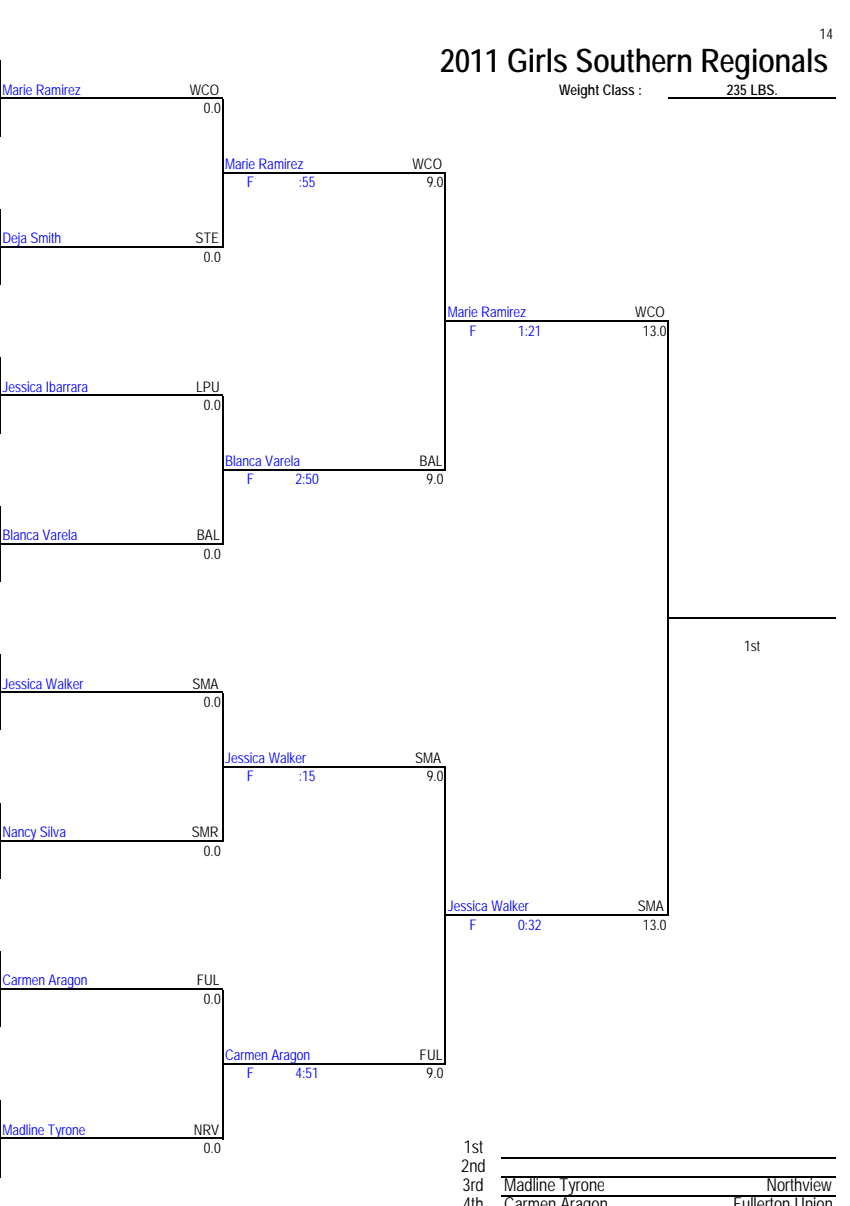

2011 Girls Southern Regionals

Weight Class : 235 LBS.