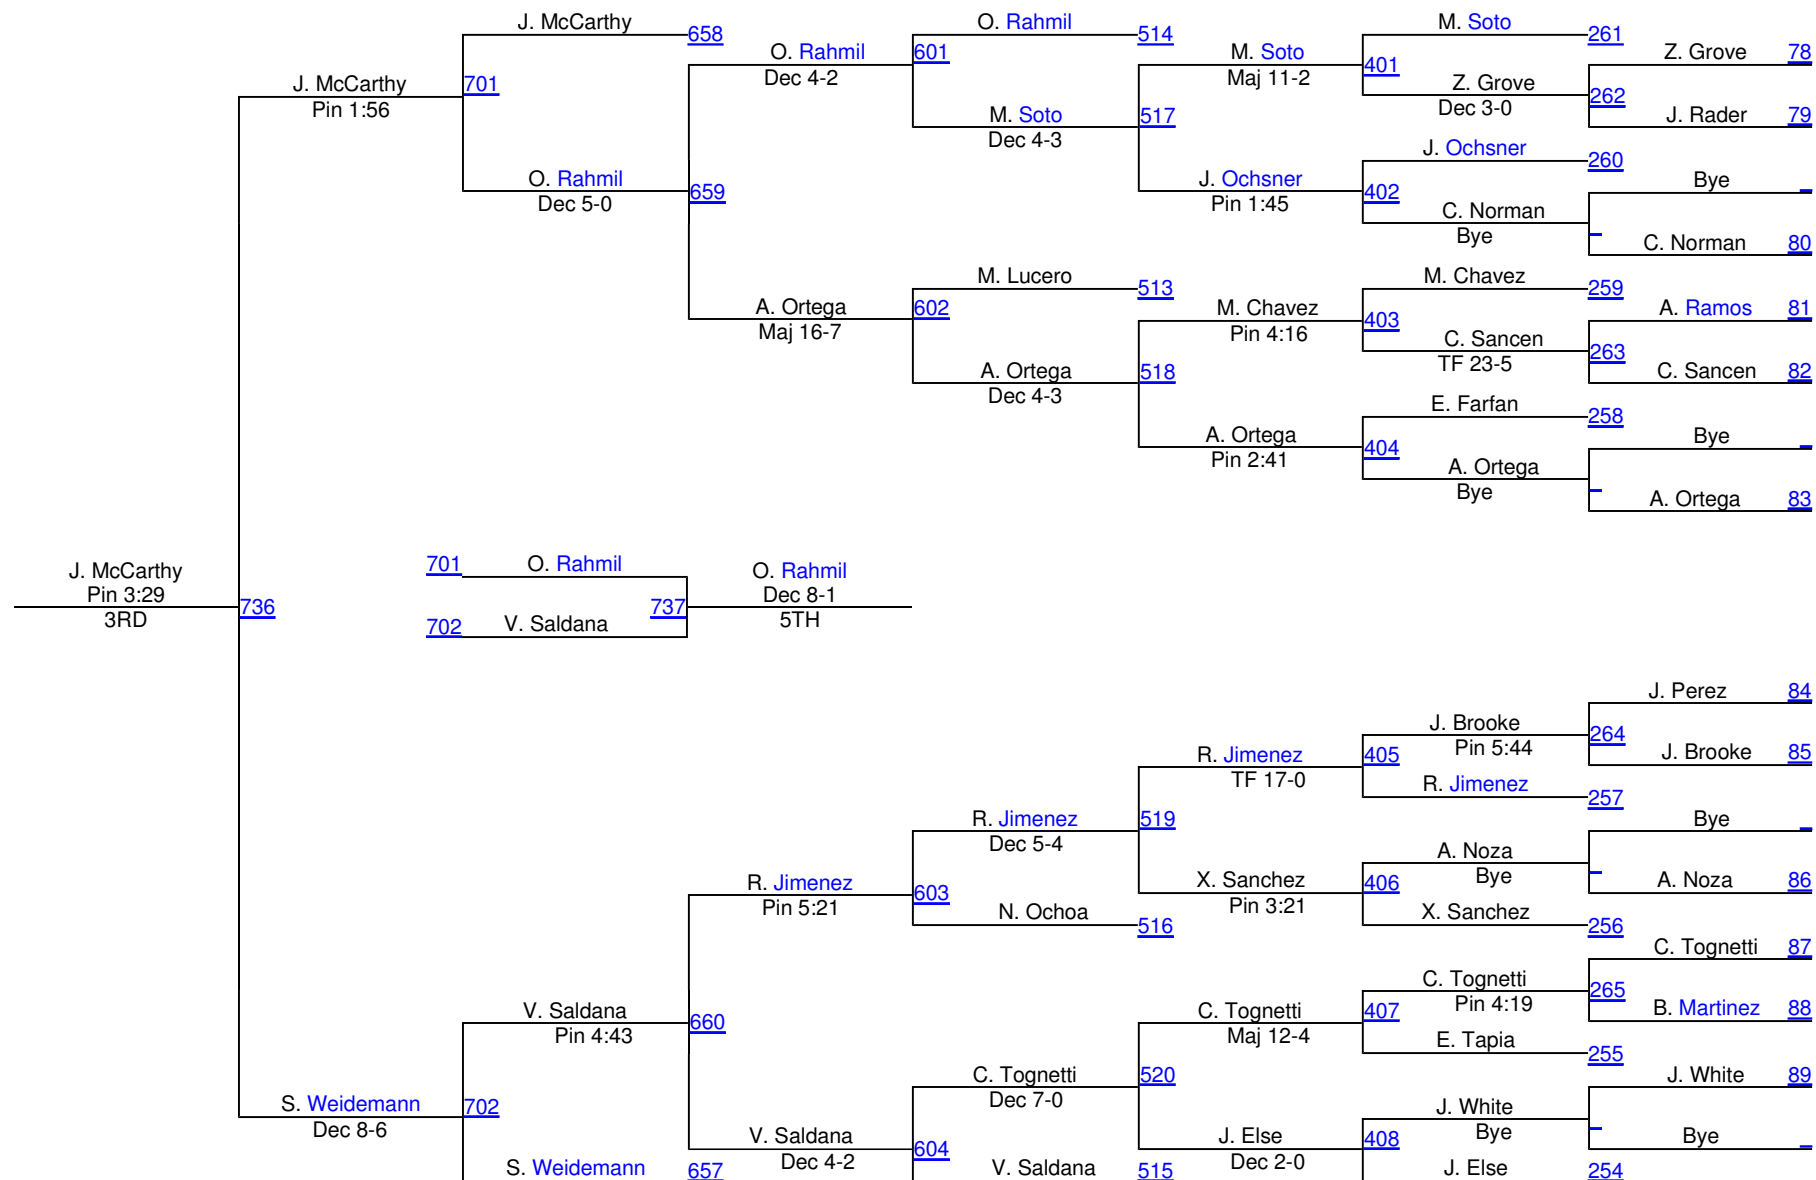

# 2010 Central Coast Section (CCS)

**135**

1. Kastl, Gilroy
2. Cano, Saint Francis
3. Chessin, Los Gatos
4. Ruby, Bellarmino
5. Henry, San Benito
6. Marquez, Santa Cruz

140