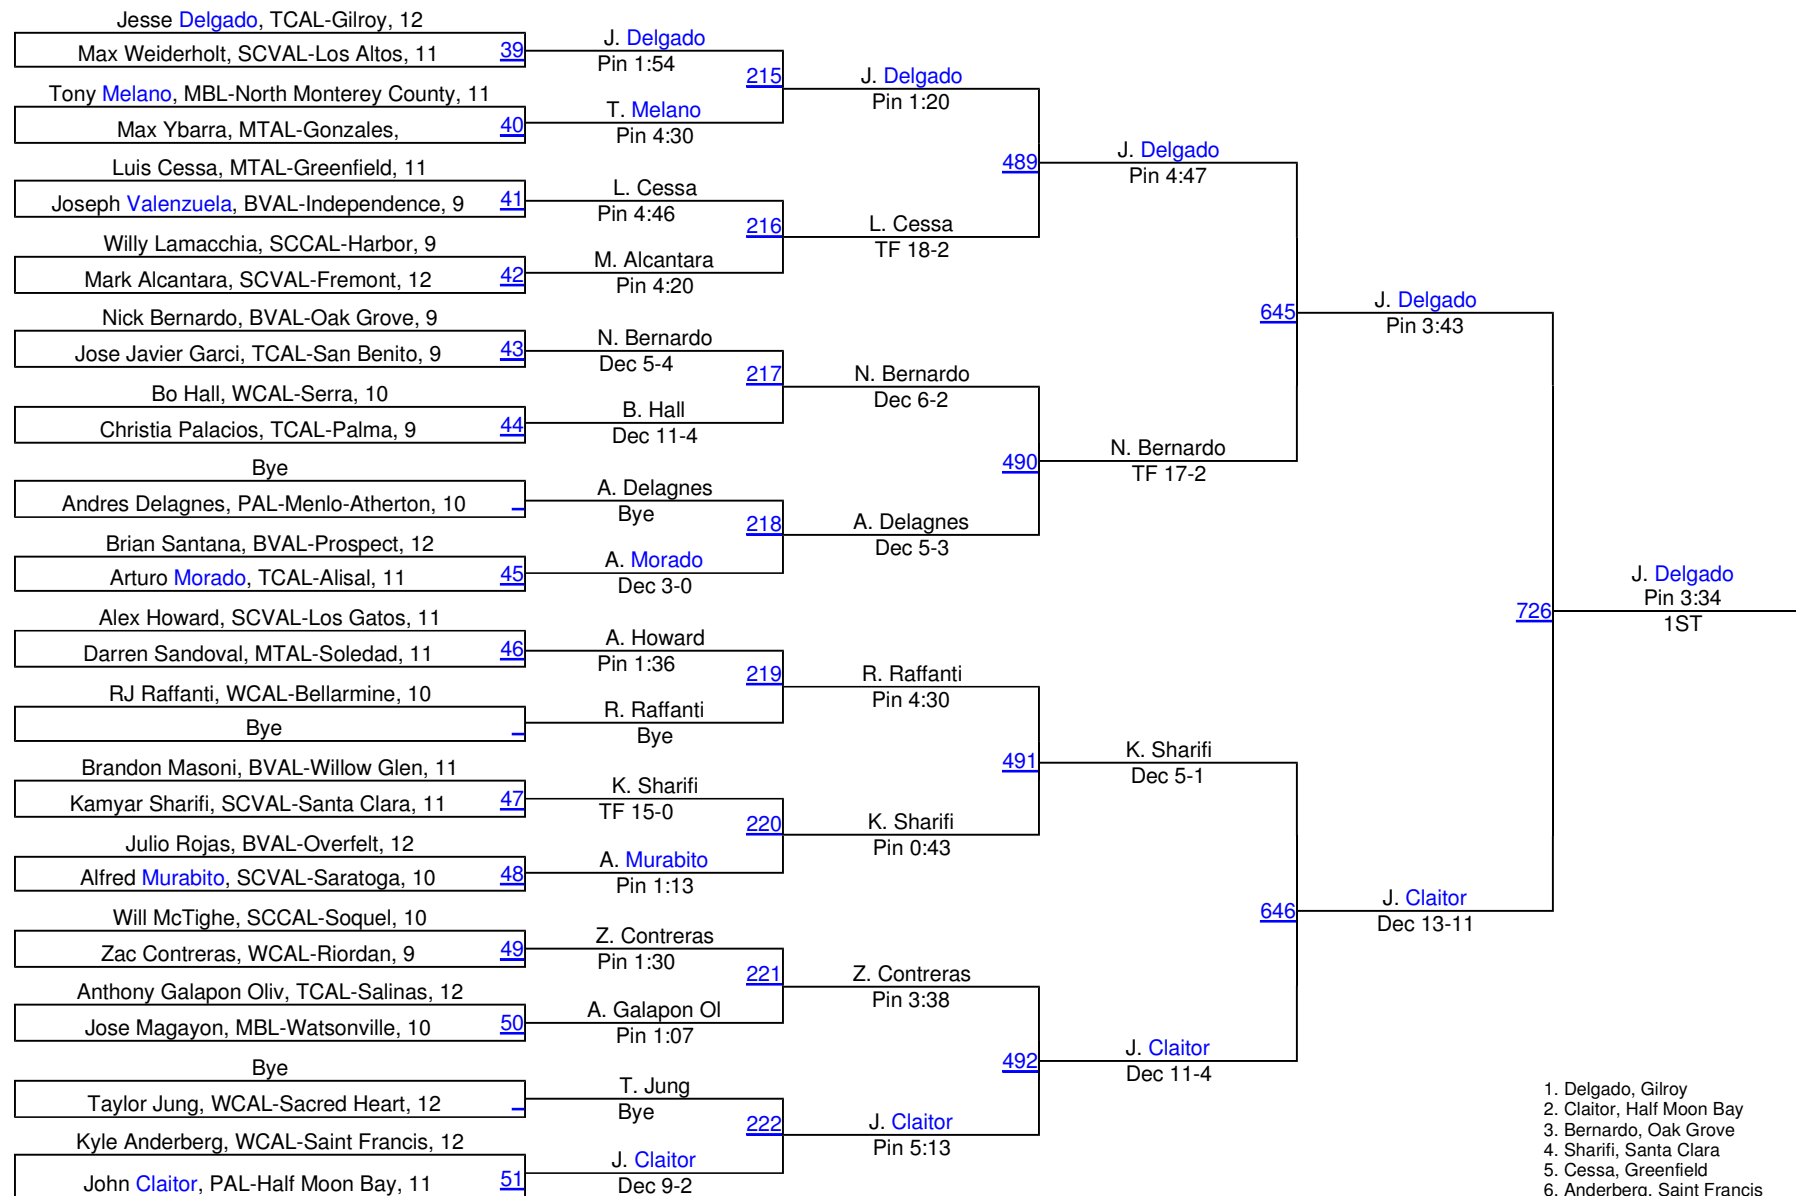

2010 Central Coast Section (CCS)

125