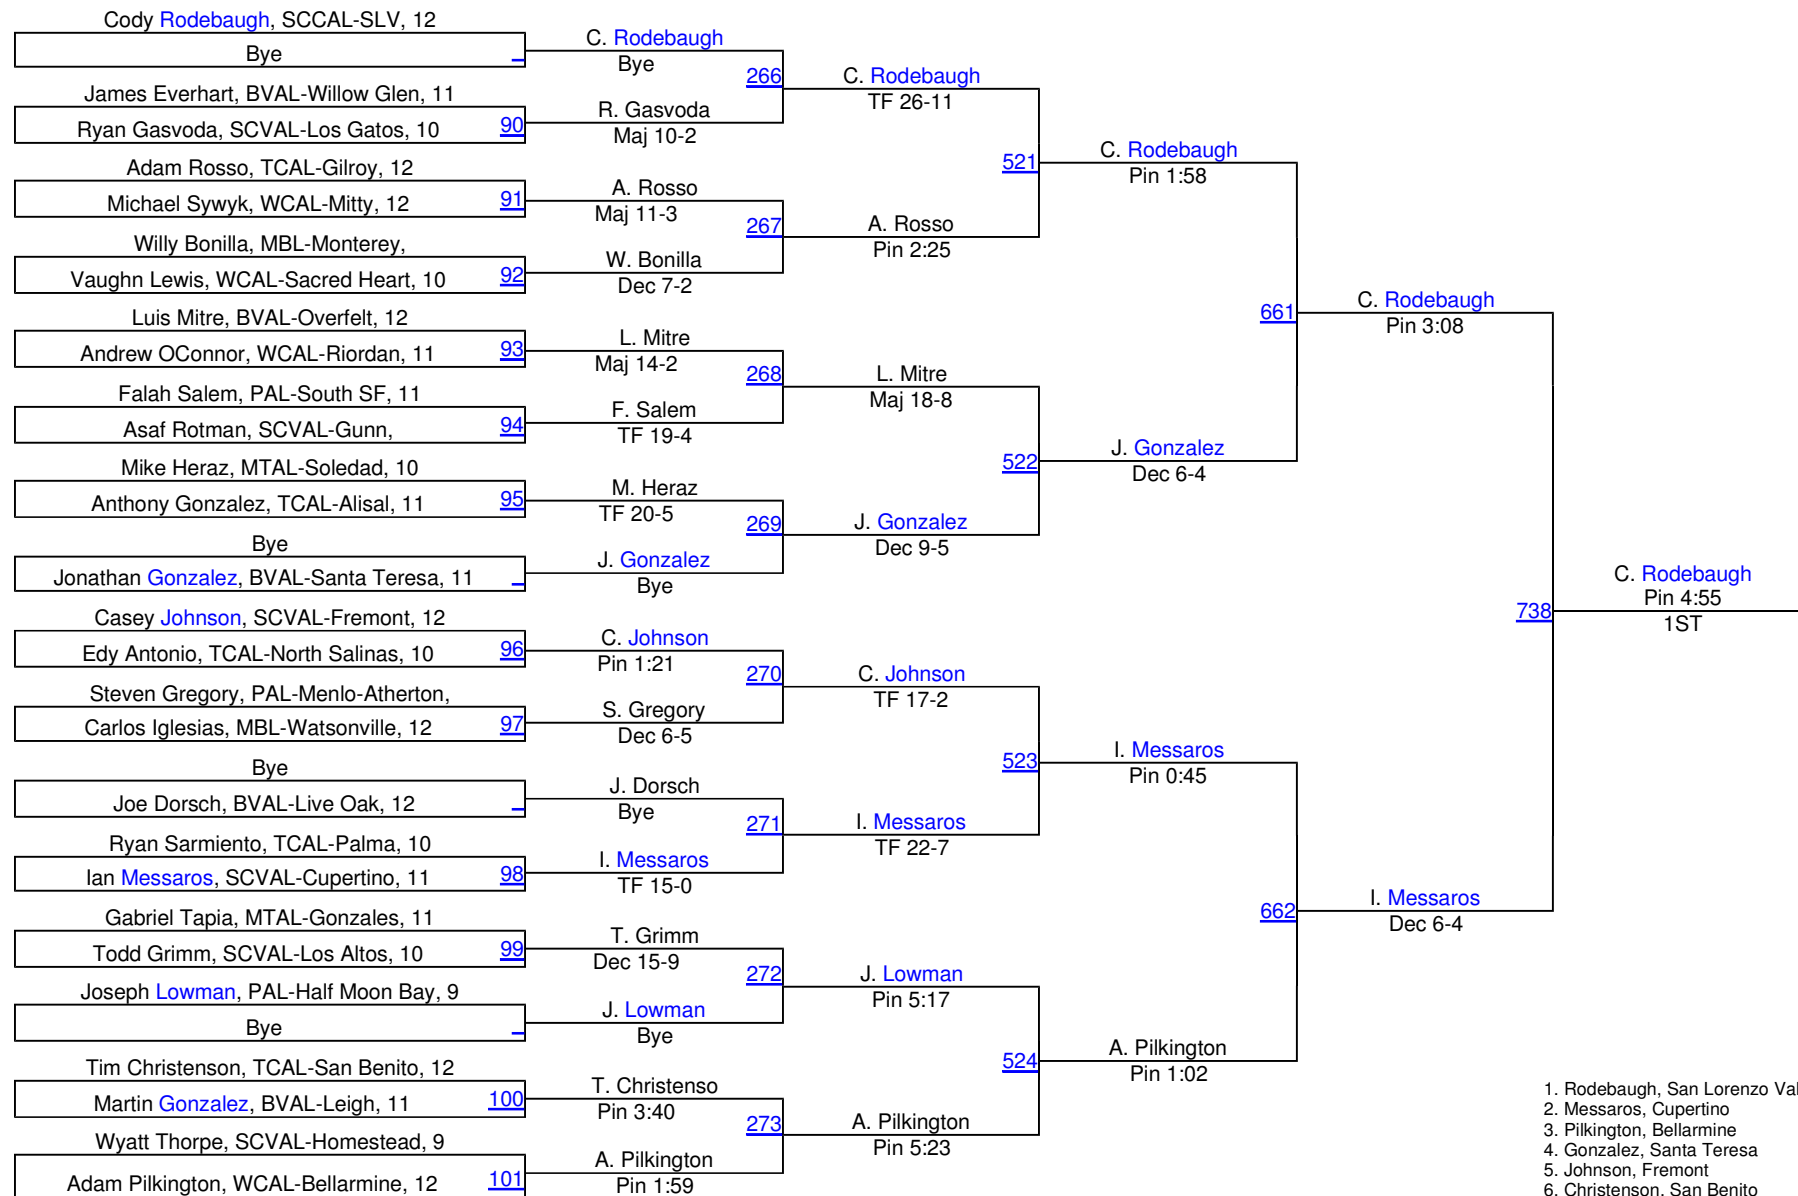

2010 Central Coast Section (CCS)

145