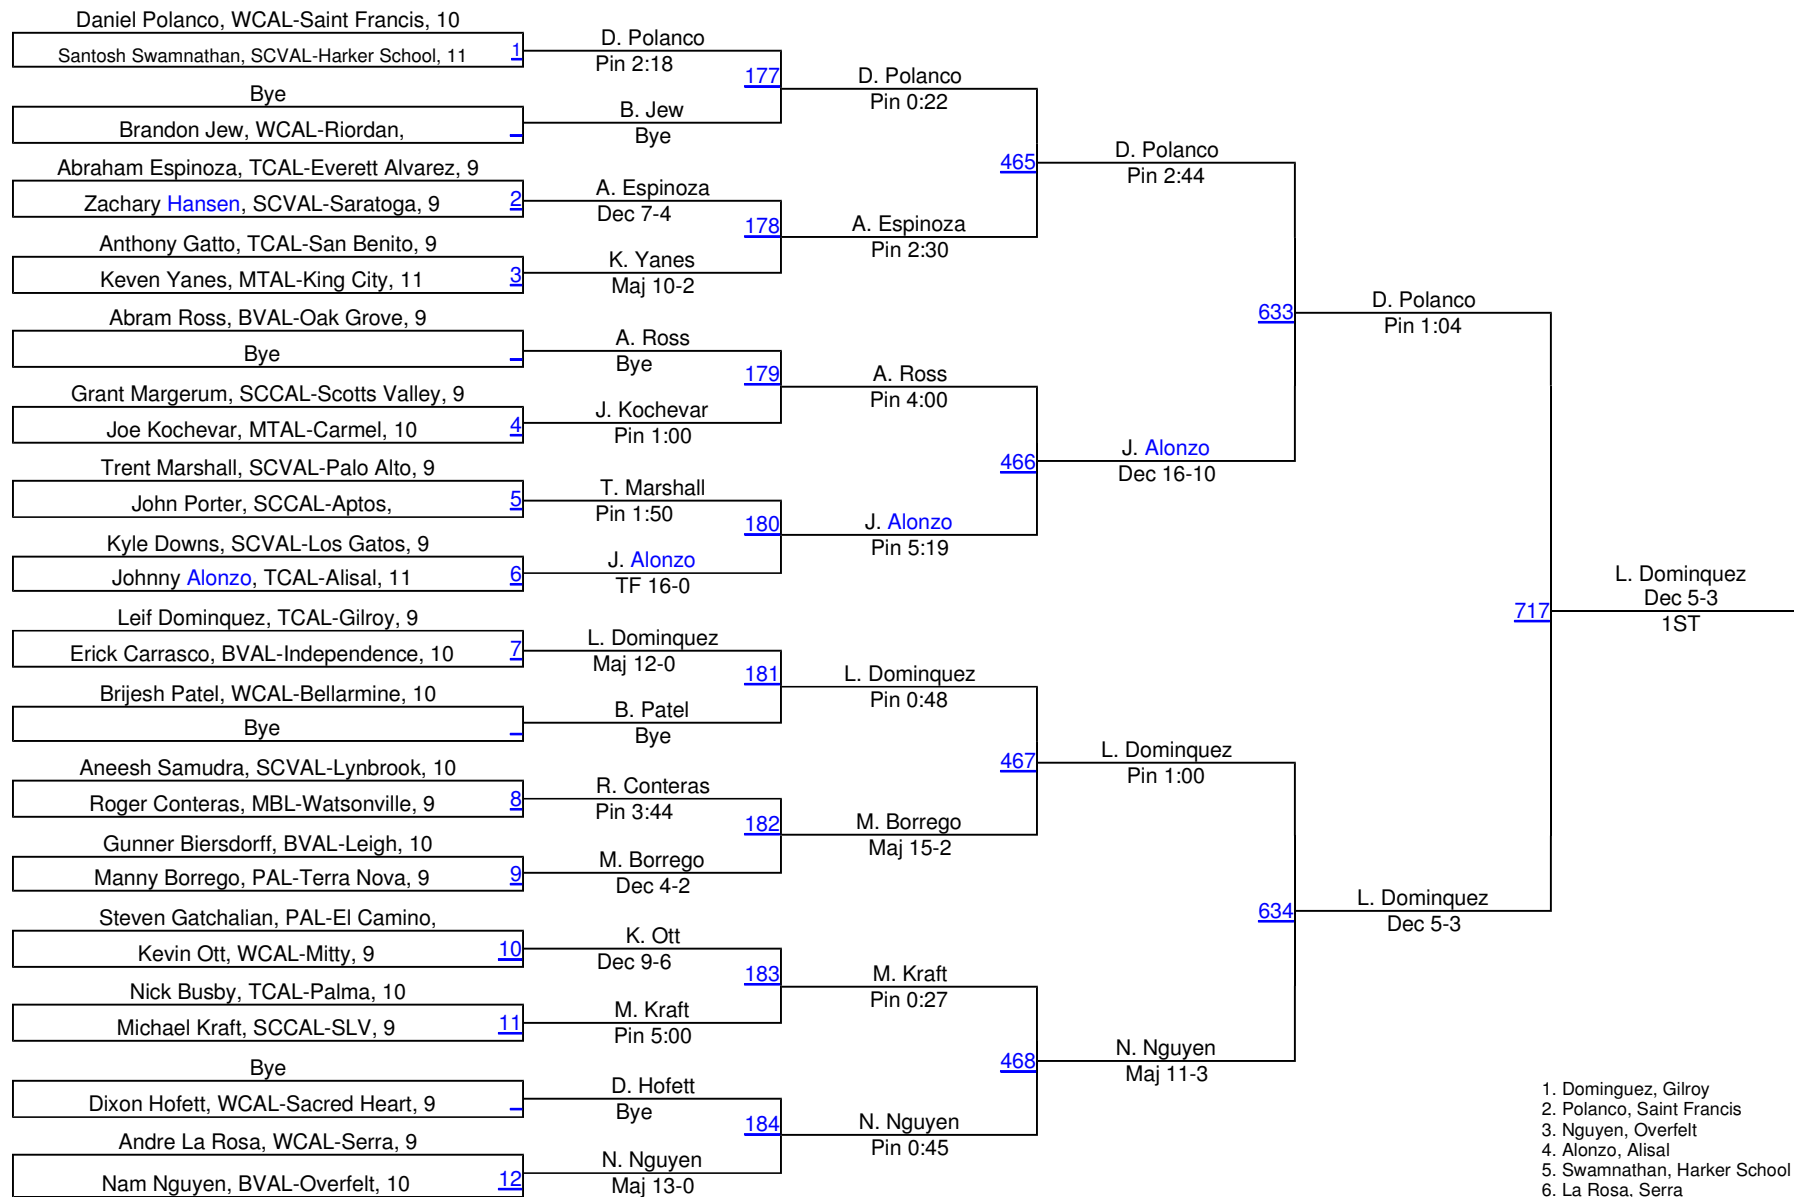

60.MTAL-Carmel	8.0
61.MTAL-Gonzales	8.0
62.PAL-Oceana	8.0
63.SCCAL-Soquel	7.0
64.WCAL-Sacred Heart	7.0
65.BVAL-James Lick	6.5
66.PAL-Woodside	6.0
67.BVAL-Lincoln	5.0
68.PAL-South San Francisco	3.0
69.MBL-Seaside	1.0
70.BVAL-Branham	0.0
71.BVAL-Evergreen	0.0
72.BVAL-Mt Pleasant	0.0
73.BVAL-Pioneer	0.0
74.BVAL-San Jose	0.0
75.MBL-Christopher	0.0
76.MBL-Monta Vista Christian	0.0
77.MBL-Pajaro Valley	0.0
78.PAL-Aragon	0.0
79.SCCAL-Habor	0.0
80.SCVAl-Lynbrook	0.0

2010 Central Coast Section (CCS)

103