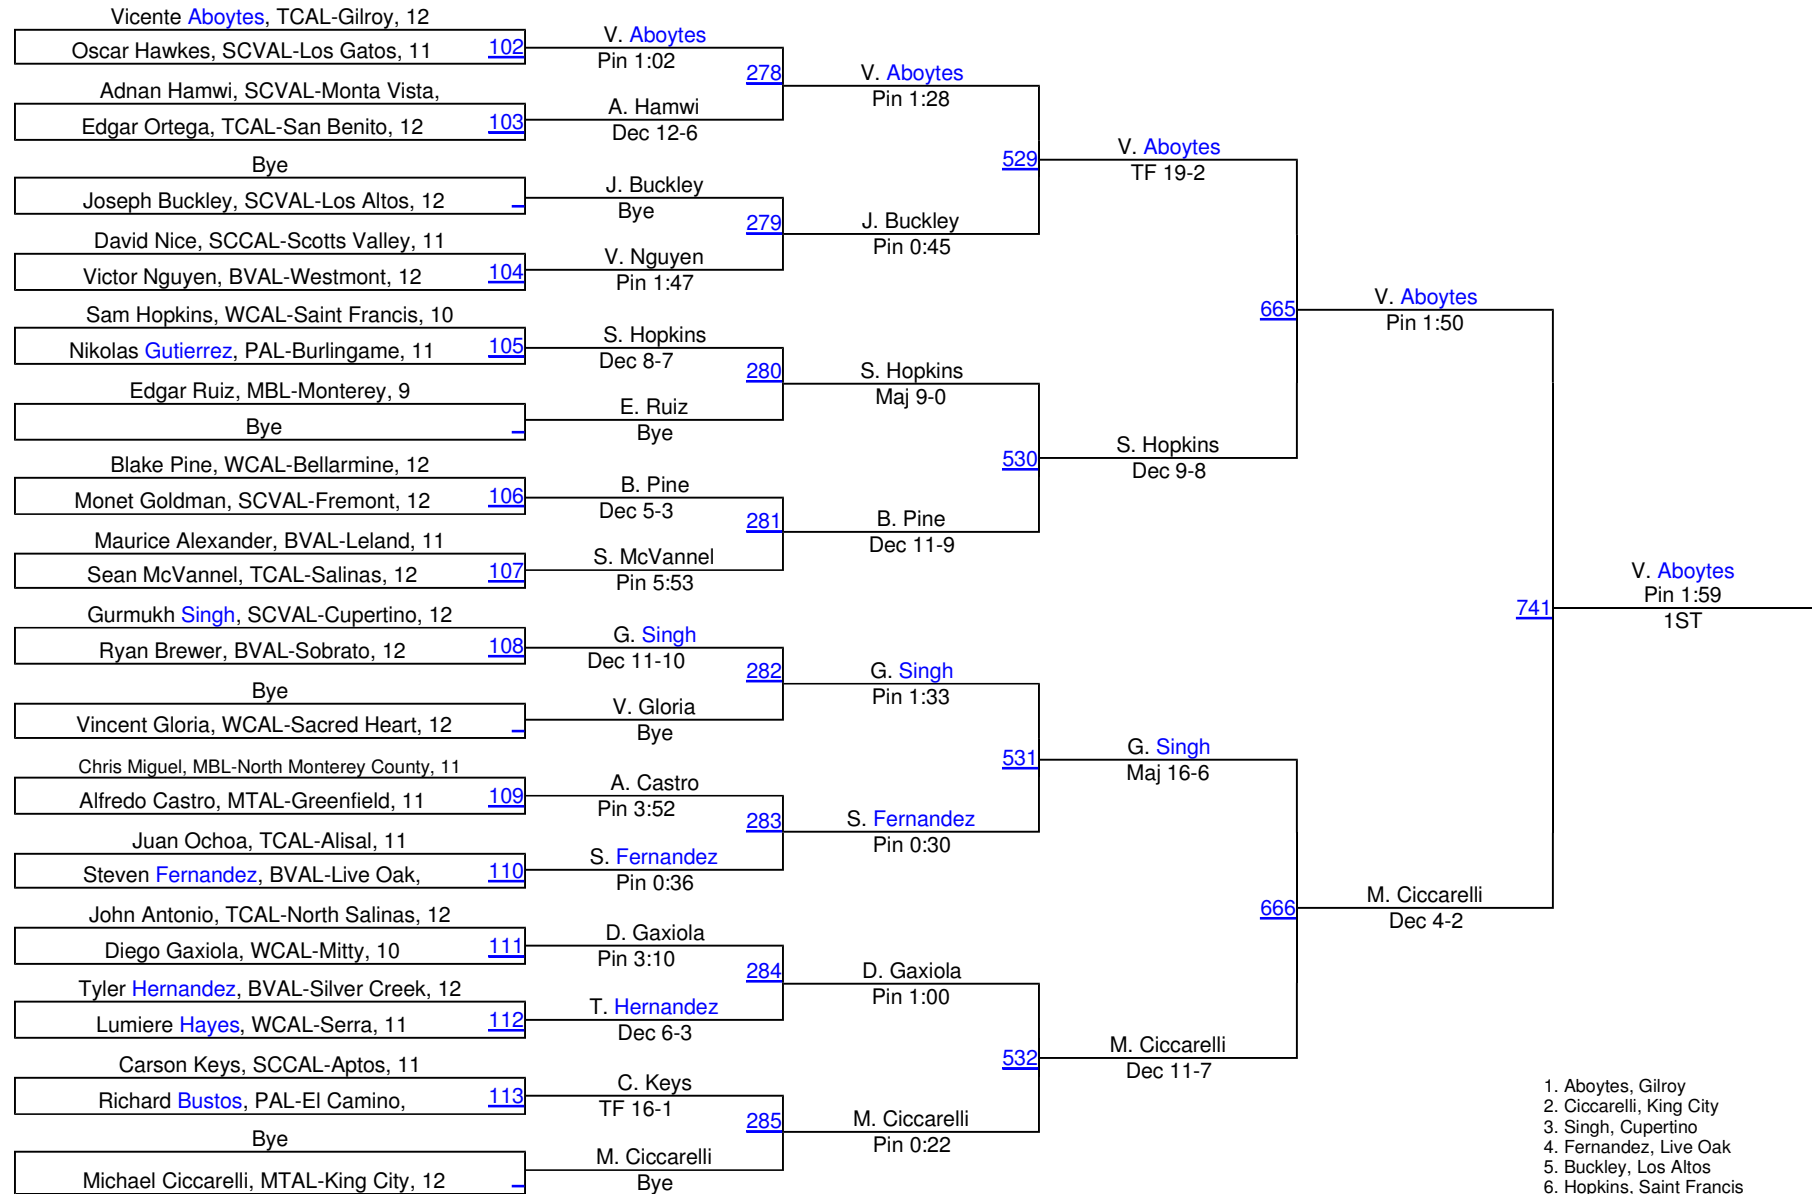

2010 Central Coast Section (CCS)

152