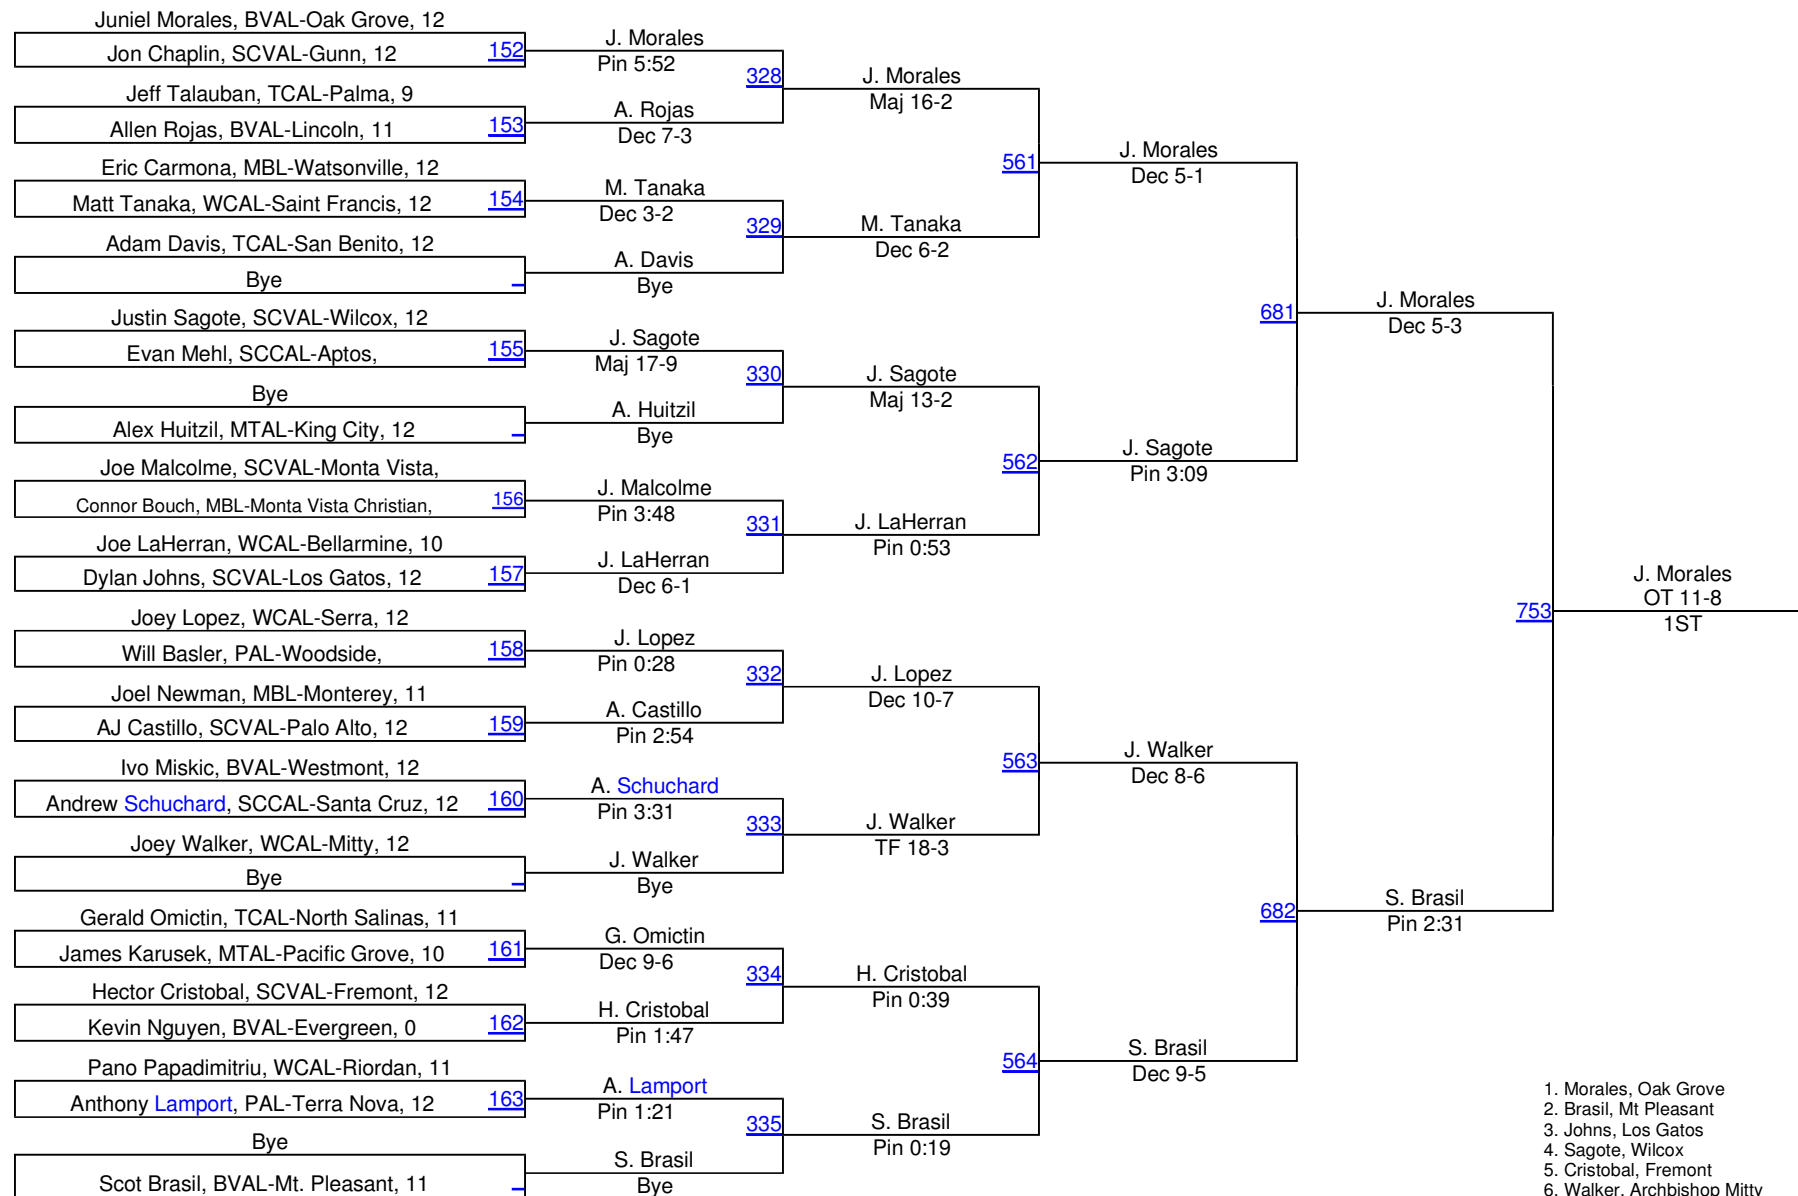

# 2010 Central Coast Section (CCS)

**215**

1. Morales, Oak Grove
2. Brasil, Mt Pleasant
3. Johns, Los Gatos
4. Sagote, Wilcox
5. Cristobal, Fremont
6. Walker, Archbishop Mitty