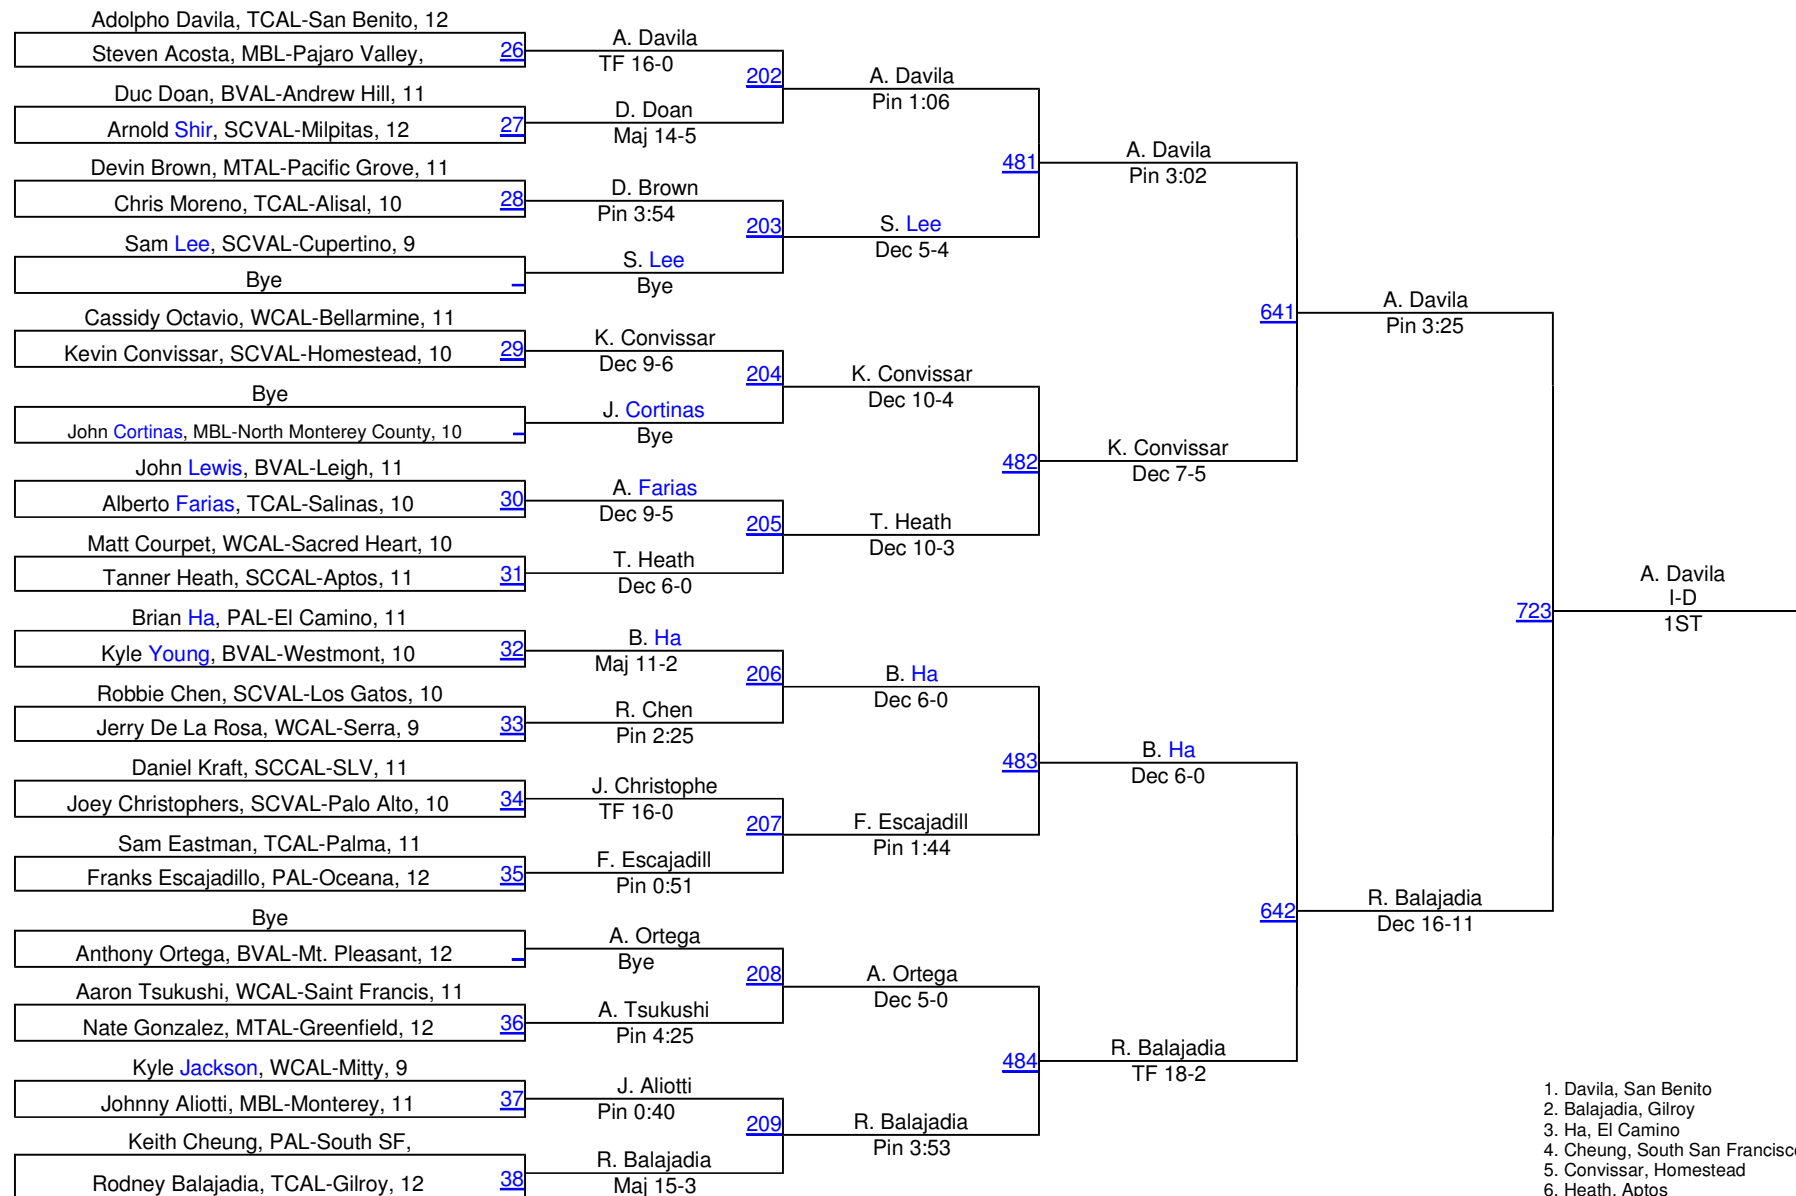

2010 Central Coast Section (CCS)

119

1. Davila, San Benito
2. Balajadia, Gilroy
3. Ha, El Camino
4. Cheung, South San Francisco
5. Convissar, Homestead
6. Heath, Aptos