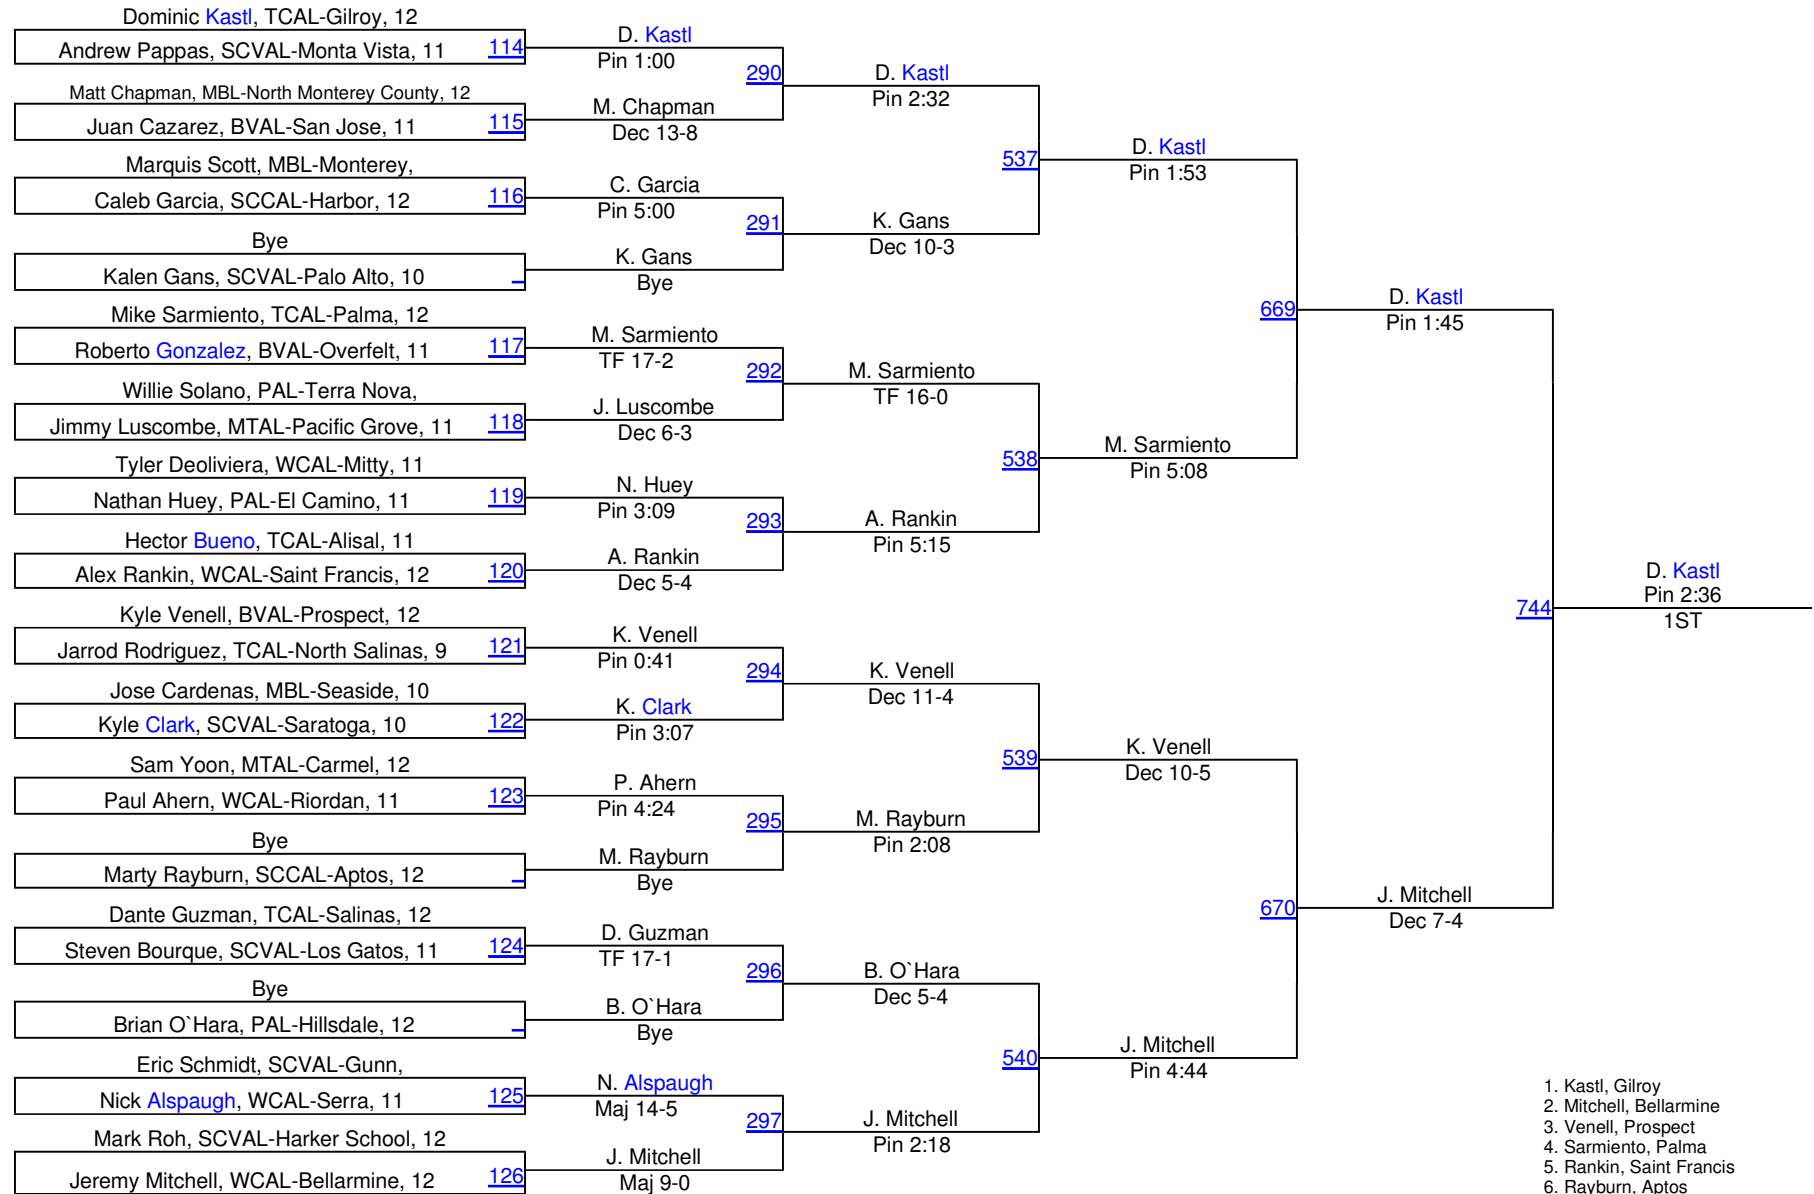

# 2010 Central Coast Section (CCS)

**160**

- 1. Kastl, Gilroy
- 2. Mitchell, Bellarmine
- 3. Venell, Prospect
- 4. Sarmiento, Palma
- 5. Rankin, Saint Francis
- 6. Rayburn, Aptos