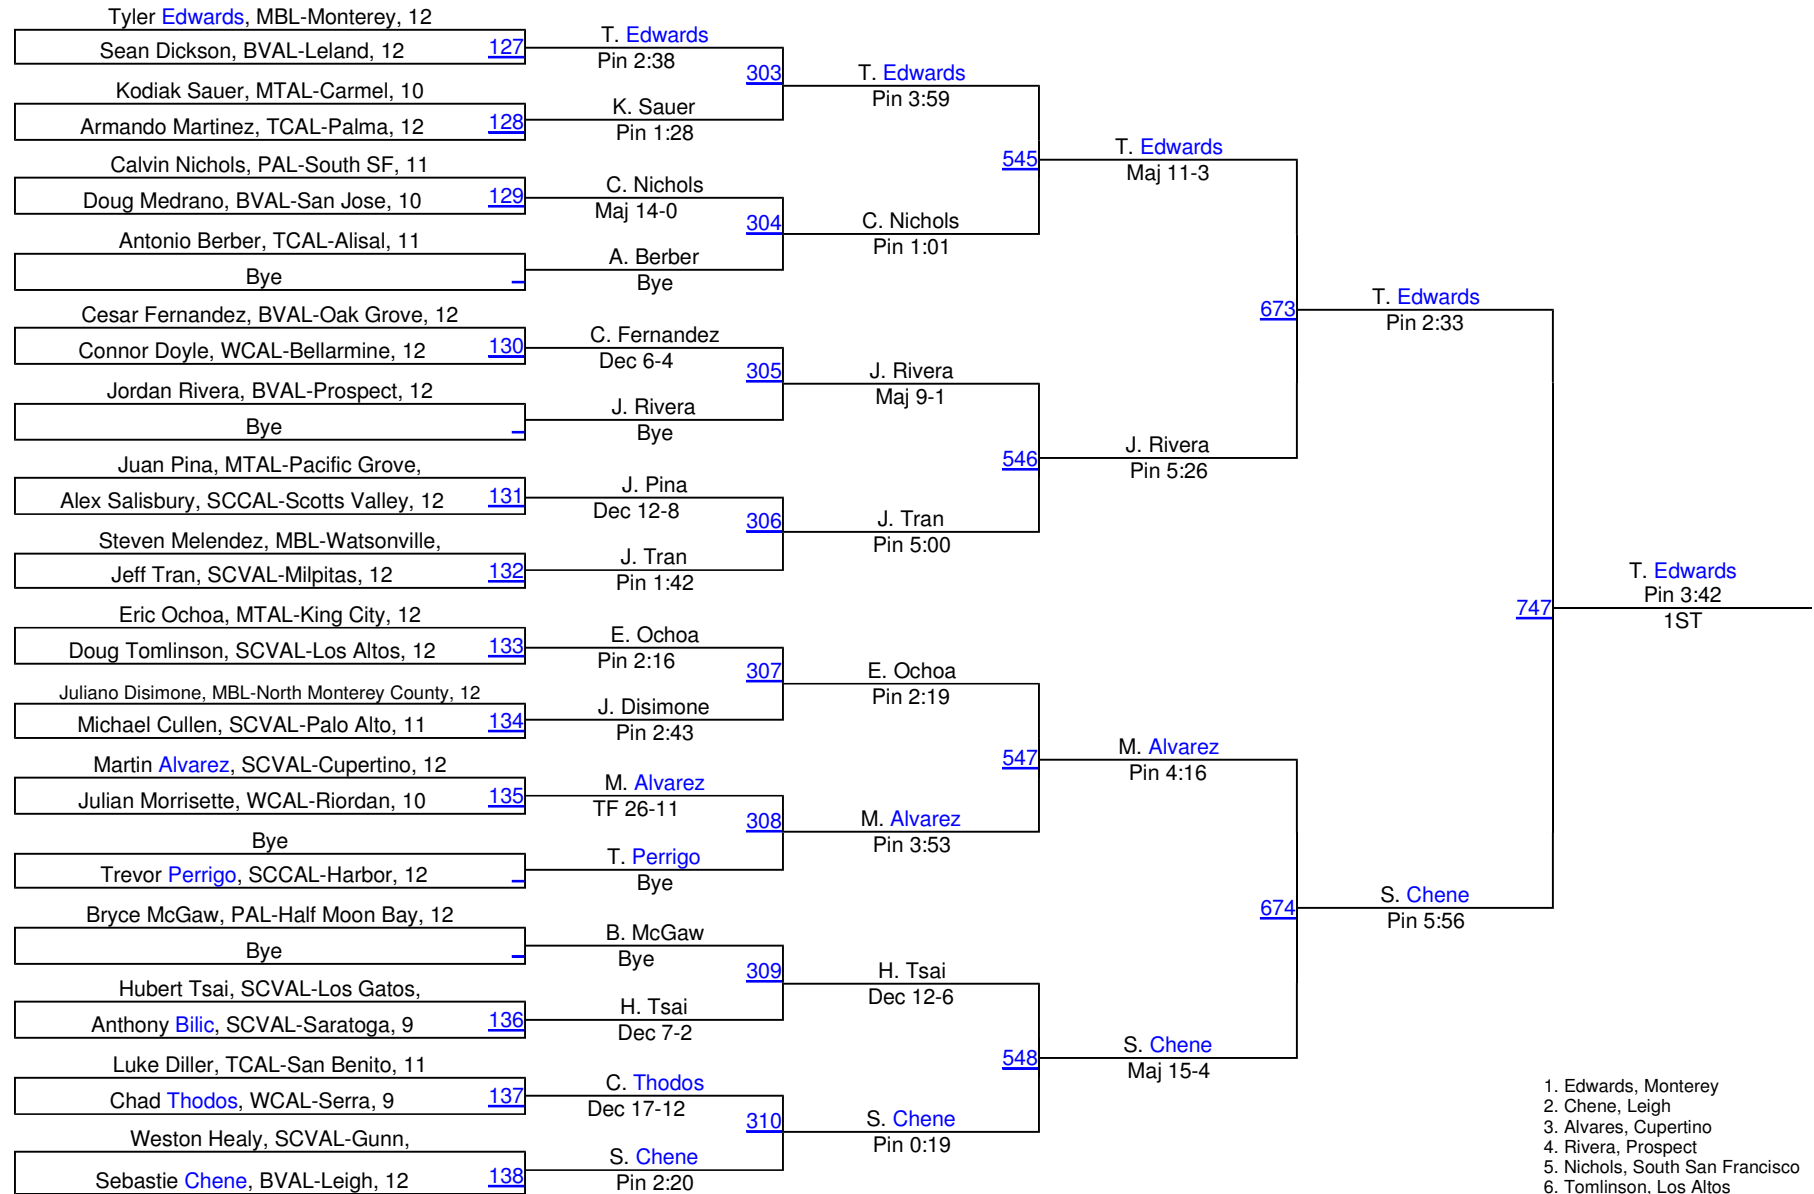

2010 Central Coast Section (CCS)

171

1. Edwards, Monterey
2. Chene, Leigh
3. Alvares, Cupertino
4. Rivera, Prospect
5. Nichols, South San Francisco
6. Tomlinson, Los Altos