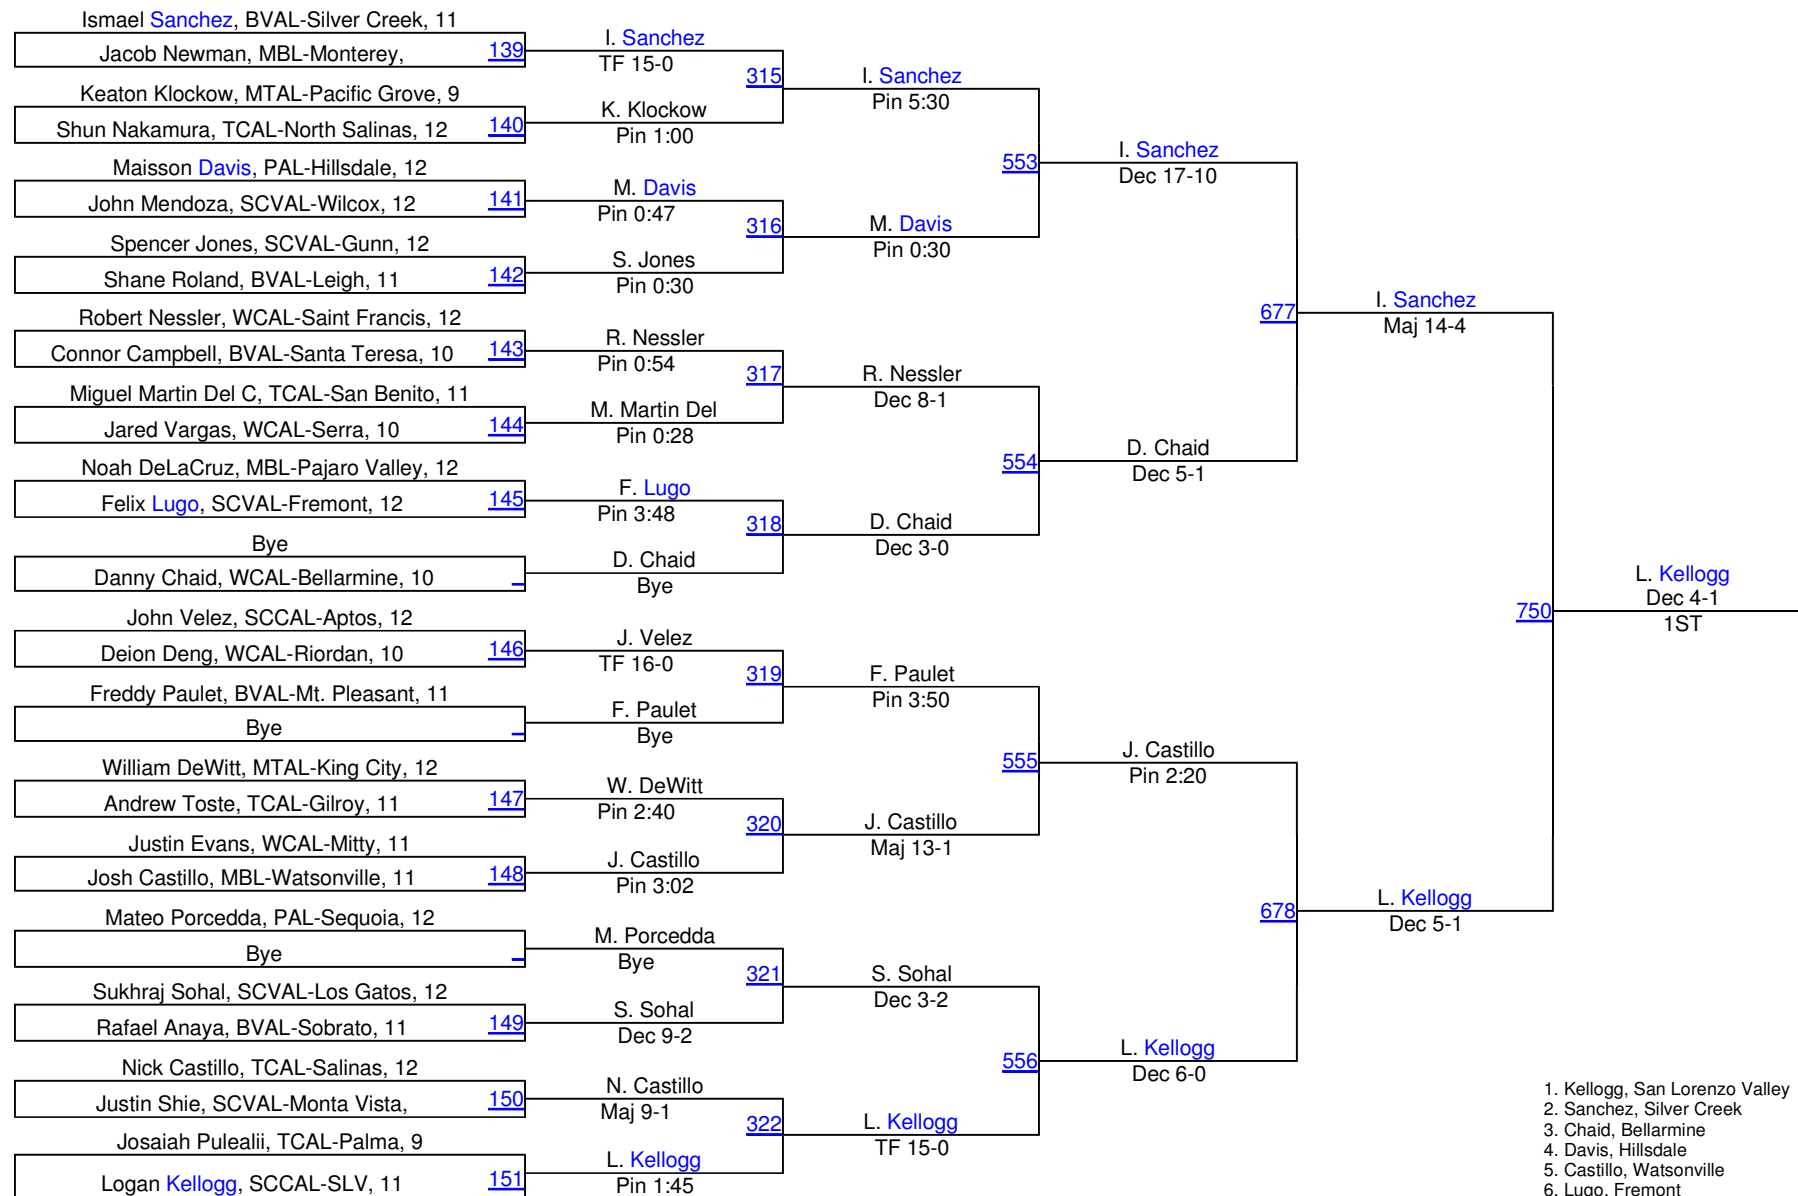

2010 Central Coast Section (CCS)

189