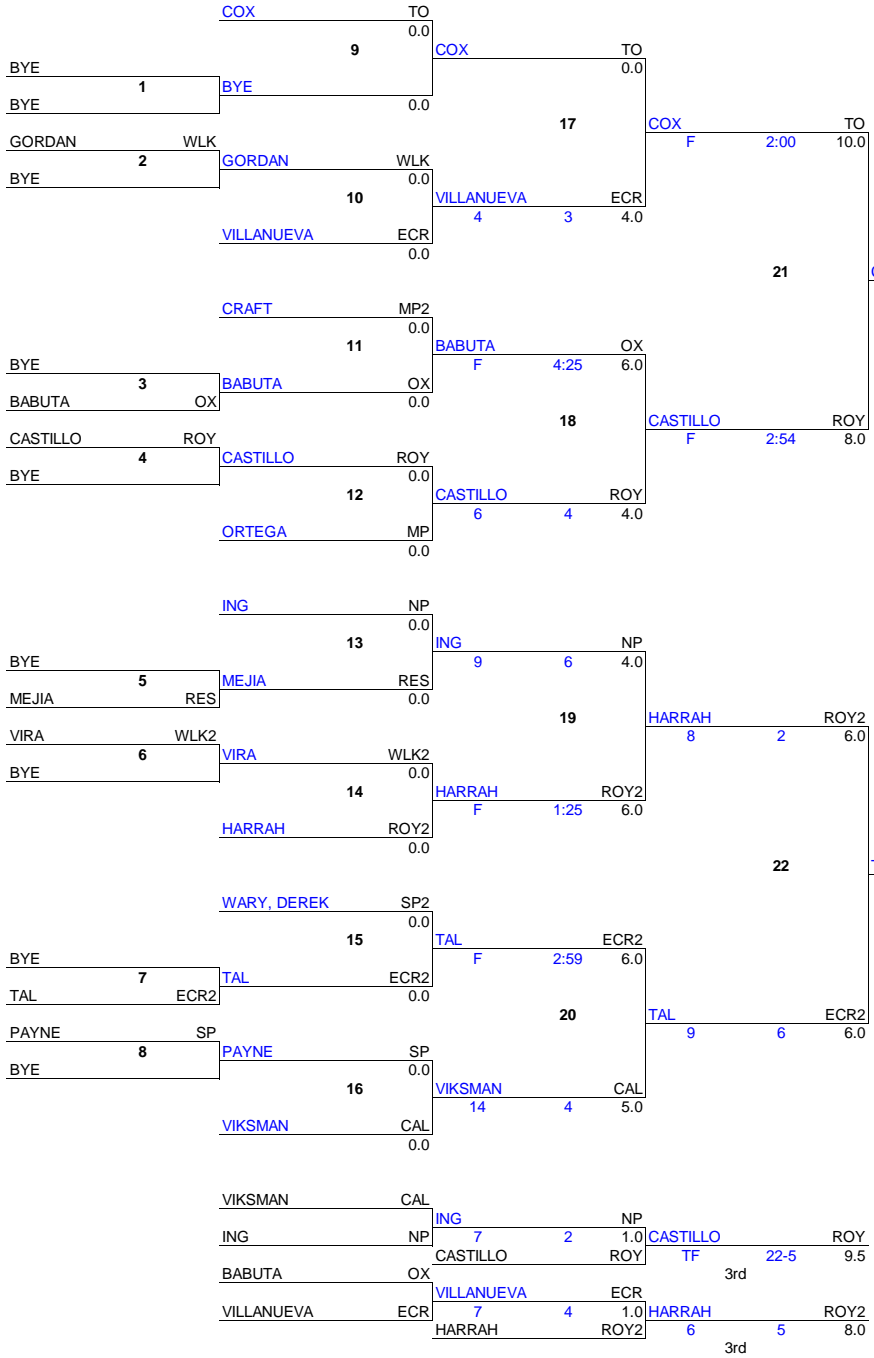

Westlake Warrior Classic

Weight Class : 125 LBS.

1st	COX	THOUSAND OAKS
2nd	TAL	EL CAMINO REAL
3rd	CASTILLO	ROYAL
3rd	HARRAH	ROYAL2
5th	ING	NEWBURY PARK
5th	VILLANUEVA	EL CAMINO REAL 2