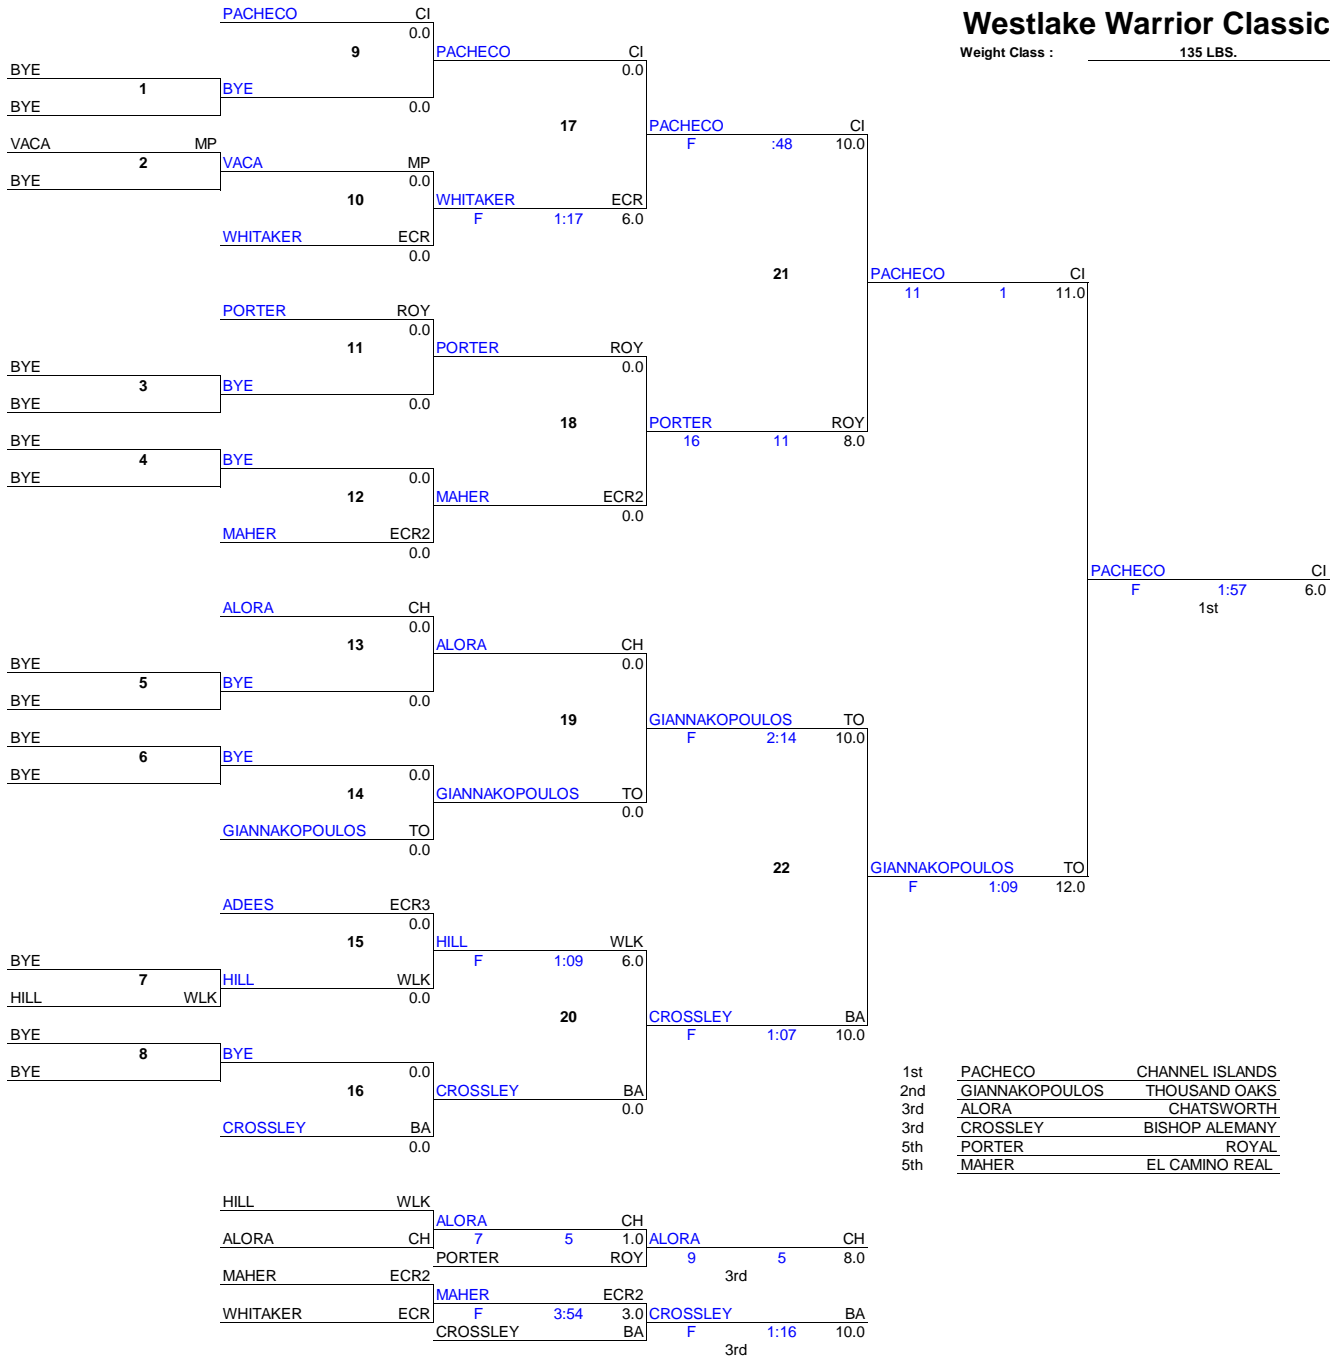

Westlake Warrior Classic

Weight Class : 135 LBS.

Westlake Warrior Classic

Weight Class : 140 LBS.

STUCKEY MP		9		STUCKEY MP		21		8		3.0	
PANDARO RES2		STUCKEY F		3:09		4.0					
SALAZAR RES		2		SALAZAR RES		10		SALAZAR RES		5	
BYE		TRICKLE NP		0.0		0.0		2		4.0	
BYE		3		SPENCER TO		0.0		SPENCER TO		:40	
SPENCER TO		11		RAMEERIZ WLK2		0.0		18		SPENCER TO	
LEON, JOSE RES3		4		LEON, JOSE RES3		0.0		8		6	
BYE		12		LEON, JOSE RES3		10		6		4.0	
		GERSHAVAN SP		0.0							
BYE		5		CORSO GONZALEZ TO2		0.0		CORSO GONZALEZ TO2		:28	
CORSO GONZALEZ TO2		13		ARCE BA		0.0		19		CORSO GONZALEZ TO2	
EICHBERS CRE		6		EICHBERS CRE		0.0		CORSO GONZALEZ TO2		:37	
BYE		14		ONTIVEROS OX		0.0		22		CORSO GONZALEZ TO2	
		KUSE WLK		15		0.0		CORSO GONZALEZ TO2		:18	
BYE		7		STRIKE ROY		0.0		20		GARCIA CAM	
STRIKE ROY		16		GARCIA CAM		0.0		GARCIA CAM		:15	
GARCIA CAM		8		ROBERTSON CAM2		0.0		3rd		:58	
BYE		16		GARCIA CAM		0.0		3rd		:41	
		STRIKE ROY		STRIKE ROY		3.0		3rd		:58	
EICHBERS CRE		SPENCER TO		F		:35		3rd		:58	
LEON, JOSE RES3		LEON, JOSE RES3		DEF INJ		3.0		3rd		:41	
SALAZAR RES		GARCIA CAM		F		:41		3rd		:41	

STUCKEY MP	6.0
F	2:09
1st	

1st	STUCKEY	MOORPARK
2nd	CORSO GONZALEZ	THOUSAND OAKS 2
3rd	SPENCER	THOUSAND OAKS
3rd	GARCIA	CAMARILLO
5th	STRIKE	ROYAL
5th	LEON, JOSE	RESEDA 3