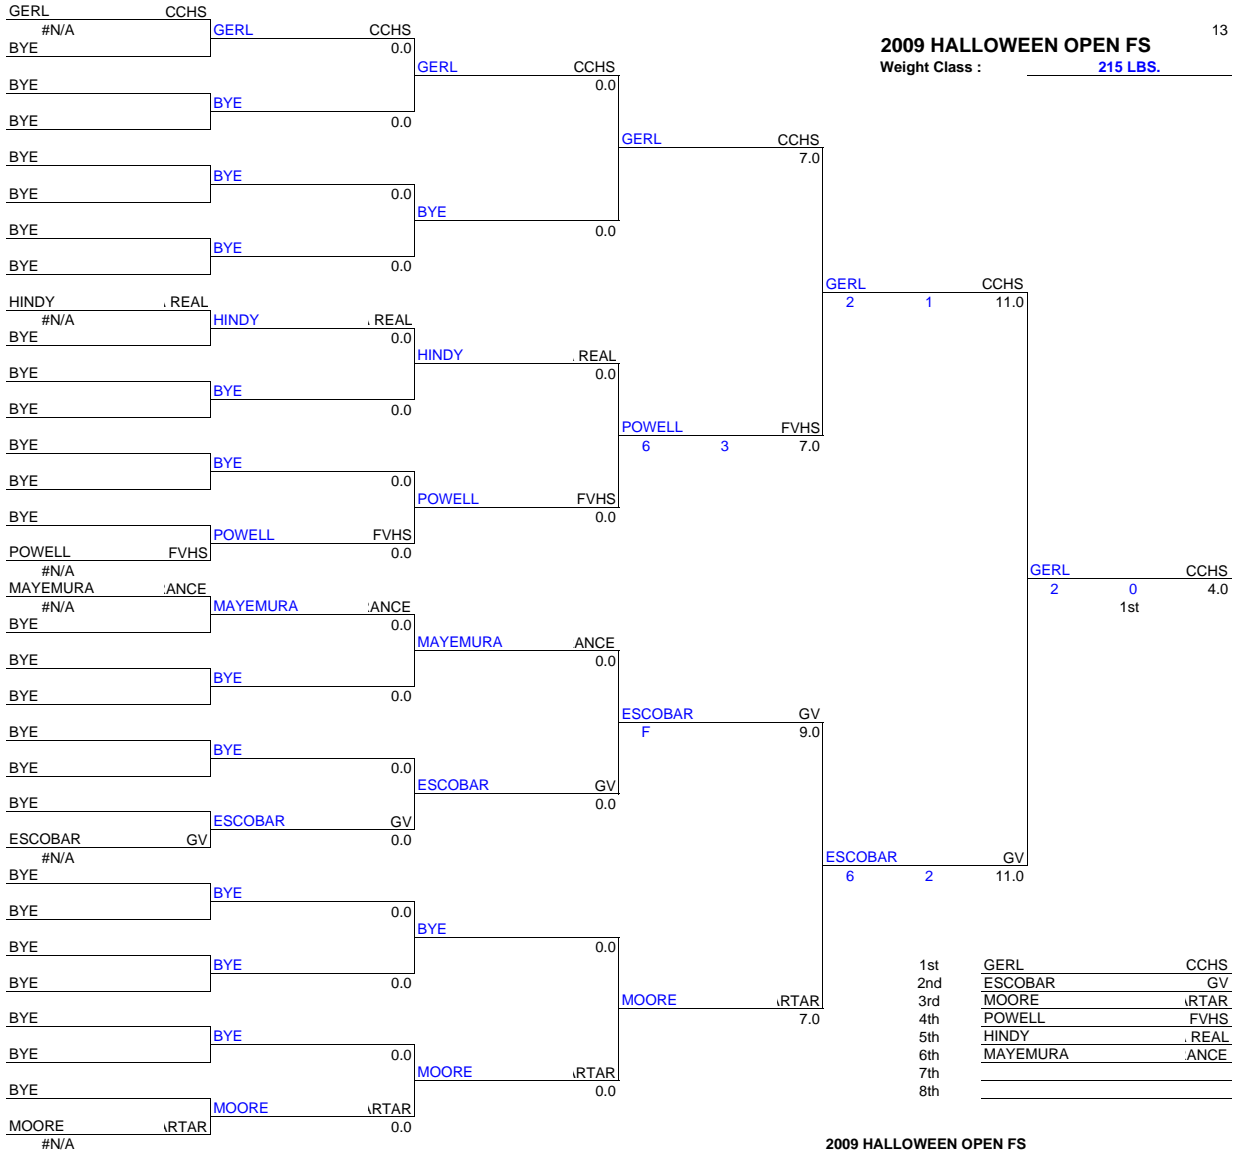

Weight Class : 171 LBS.

2009 HALLOWEEN OPEN FS

Weight Class : 171 LBS.

2009 HALLOWEEN OPEN FS
 Weight Class : 189 LBS.

2009 HALLOWEEN OPEN FS
 Weight Class : 189 LBS.

2009 HALLOWEEN OPEN FS

Weight Class : 215 LBS.