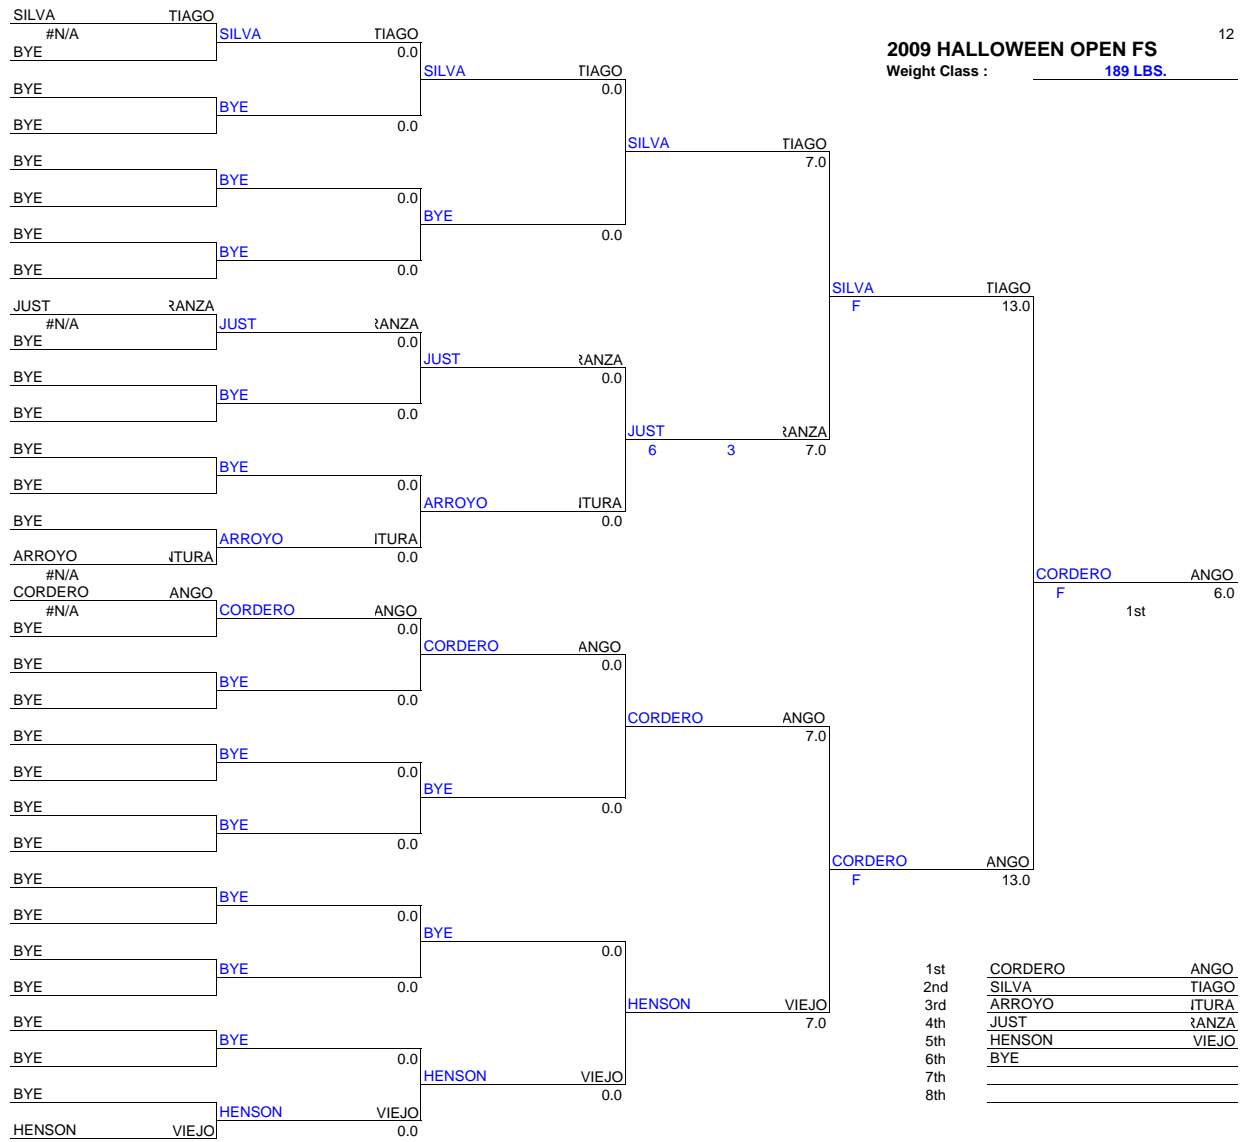

Weight Class : 171 LBS.

2009 HALLOWEEN OPEN FS

Weight Class : 171 LBS.

2009 HALLOWEEN OPEN FS
 Weight Class : 189 LBS.

2009 HALLOWEEN OPEN FS
 Weight Class : 189 LBS.

2009 HALLOWEEN OPEN FS

Weight Class : 215 LBS.

2009 HALLOWEEN OPEN FS

Weight Class : 215 LBS.

2009 HALLOWEEN OPEN FS

Weight Class : 275 LBS.

2009 HALLOWEEN OPEN FS

Weight Class : 275 LBS.