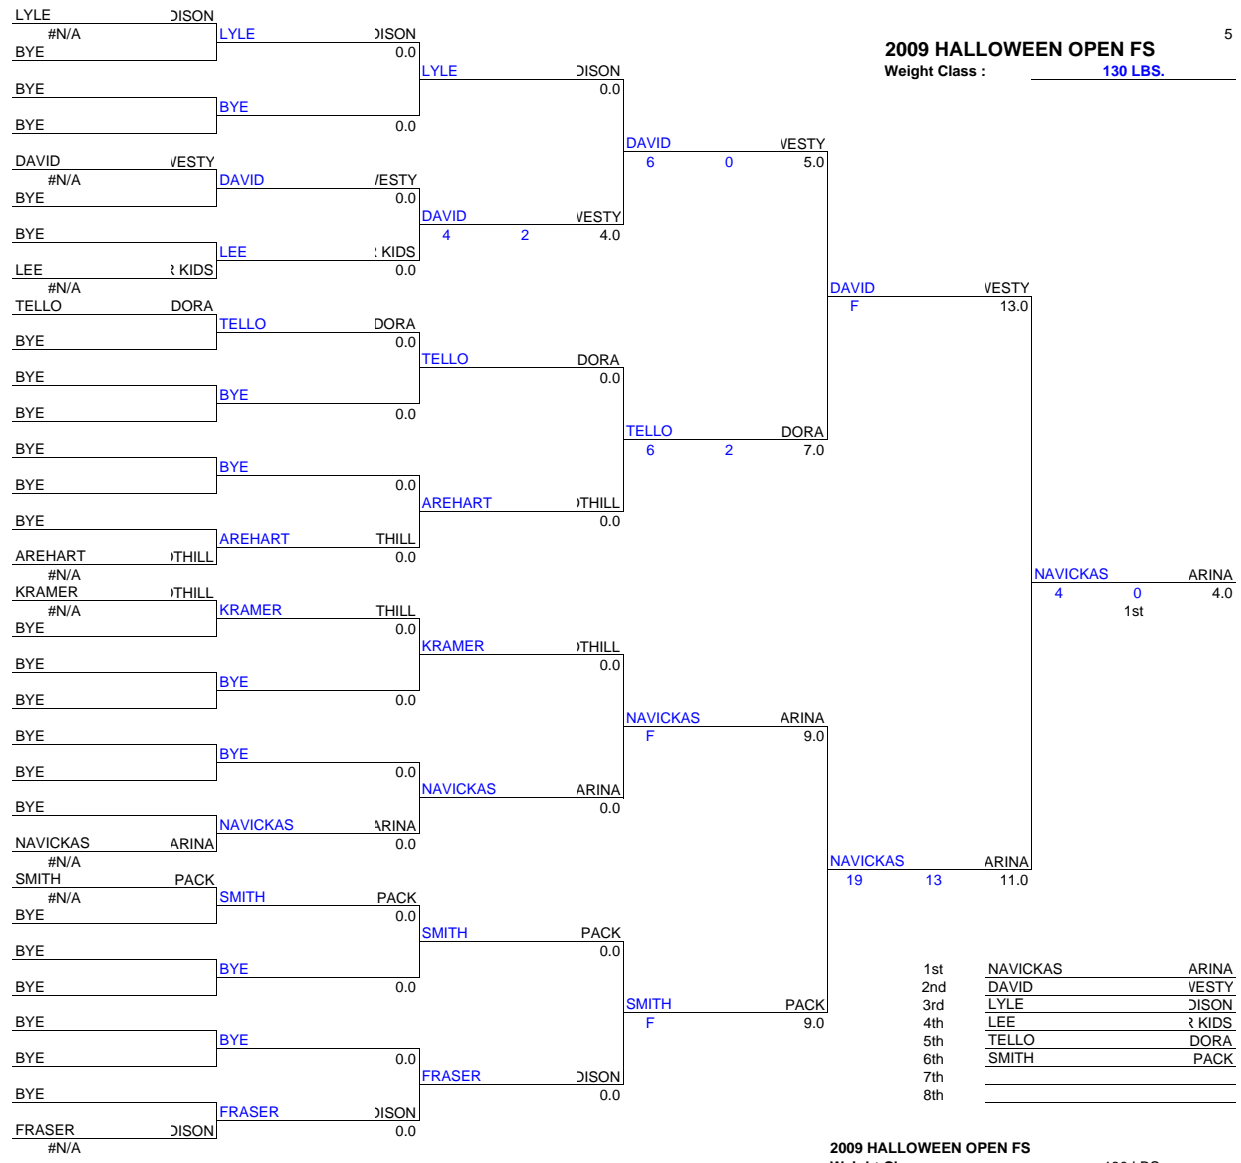

2009 HALLOWEEN OPEN FS

Weight Class : 130 LBS.

2009 HALLOWEEN OPEN FS

Weight Class : 130 LBS.

2009 HALLOWEEN OPEN FS
 Weight Class : 140 LBS.

2009 HALLOWEEN OPEN FS
 Weight Class : 140 LBS.

2009 HALLOWEEN OPEN FS
Weight Class : 145 LBS.