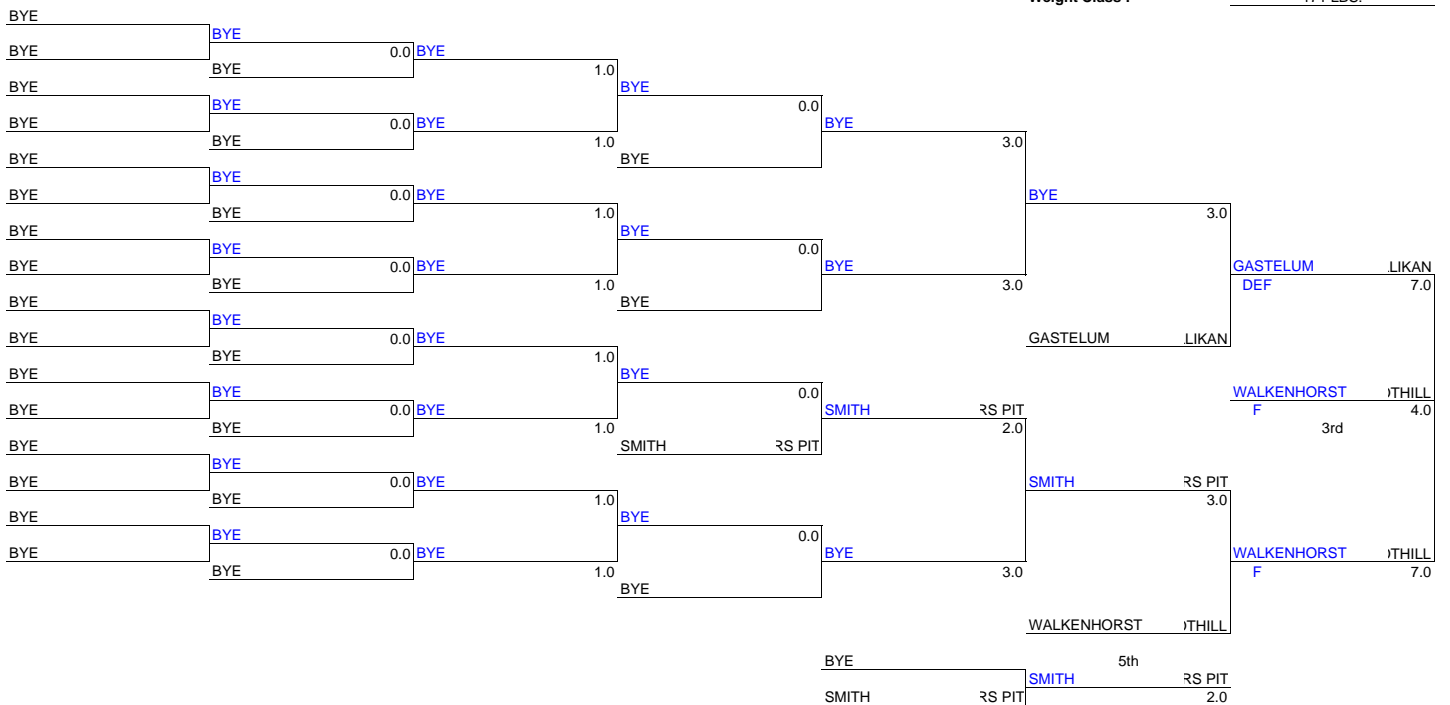

2009 HALLOWEEN OPEN FS

Weight Class : 171 LBS.