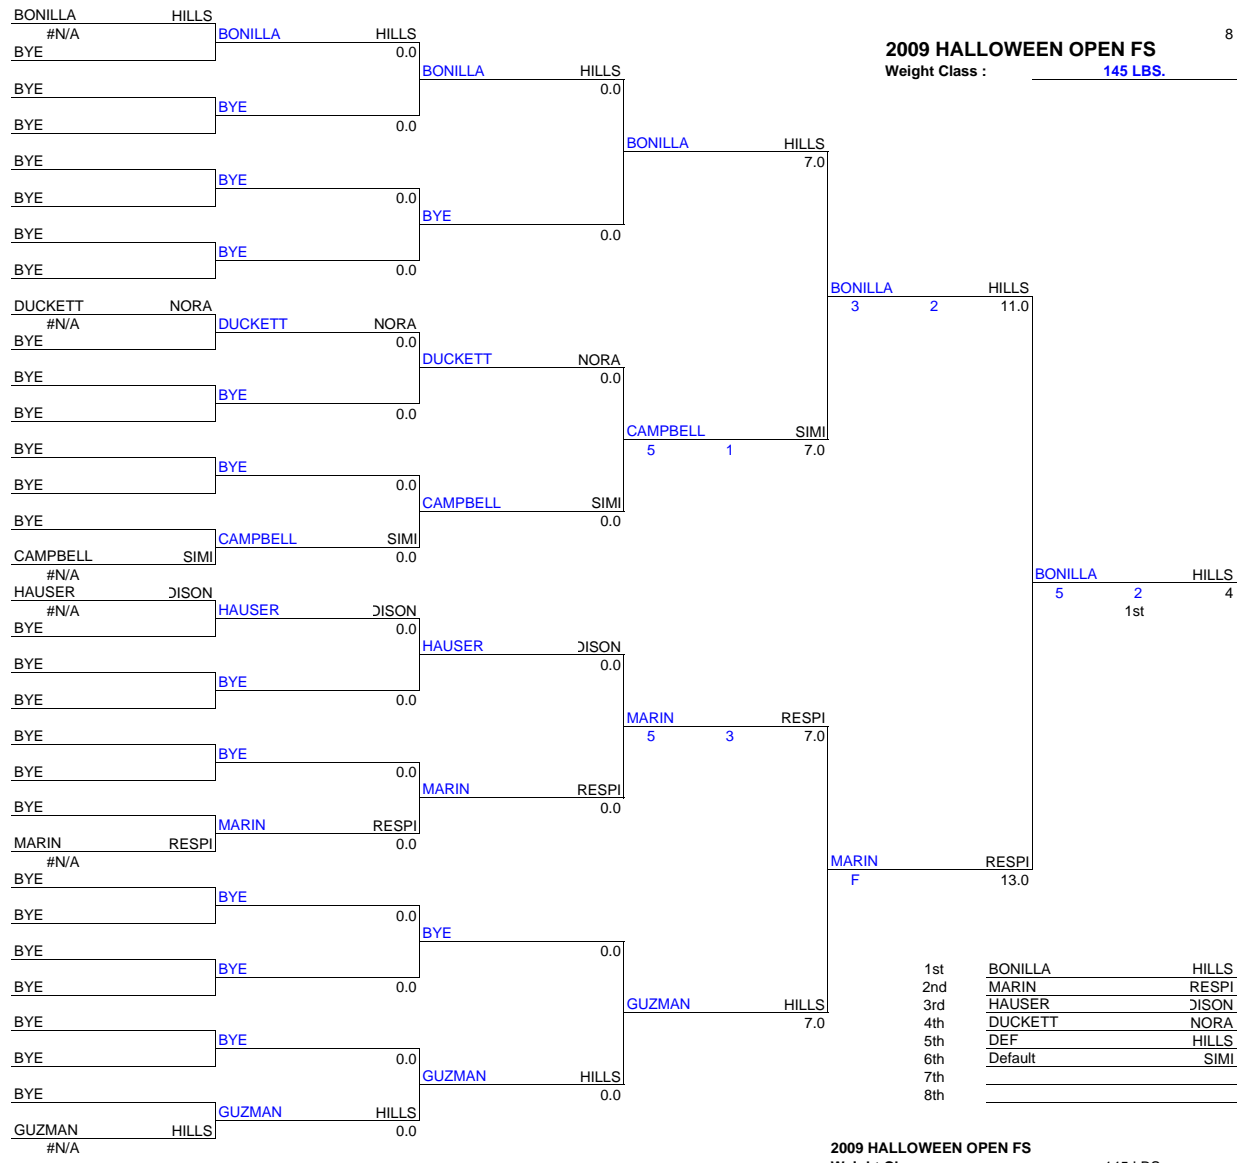

2009 HALLOWEEN OPEN FS

Weight Class : 130 LBS.

2009 HALLOWEEN OPEN FS

Weight Class : 130 LBS.

2009 HALLOWEEN OPEN FS
 Weight Class : 140 LBS.

2009 HALLOWEEN OPEN FS
 Weight Class : 140 LBS.

2009 HALLOWEEN OPEN FS
Weight Class : 145 LBS.