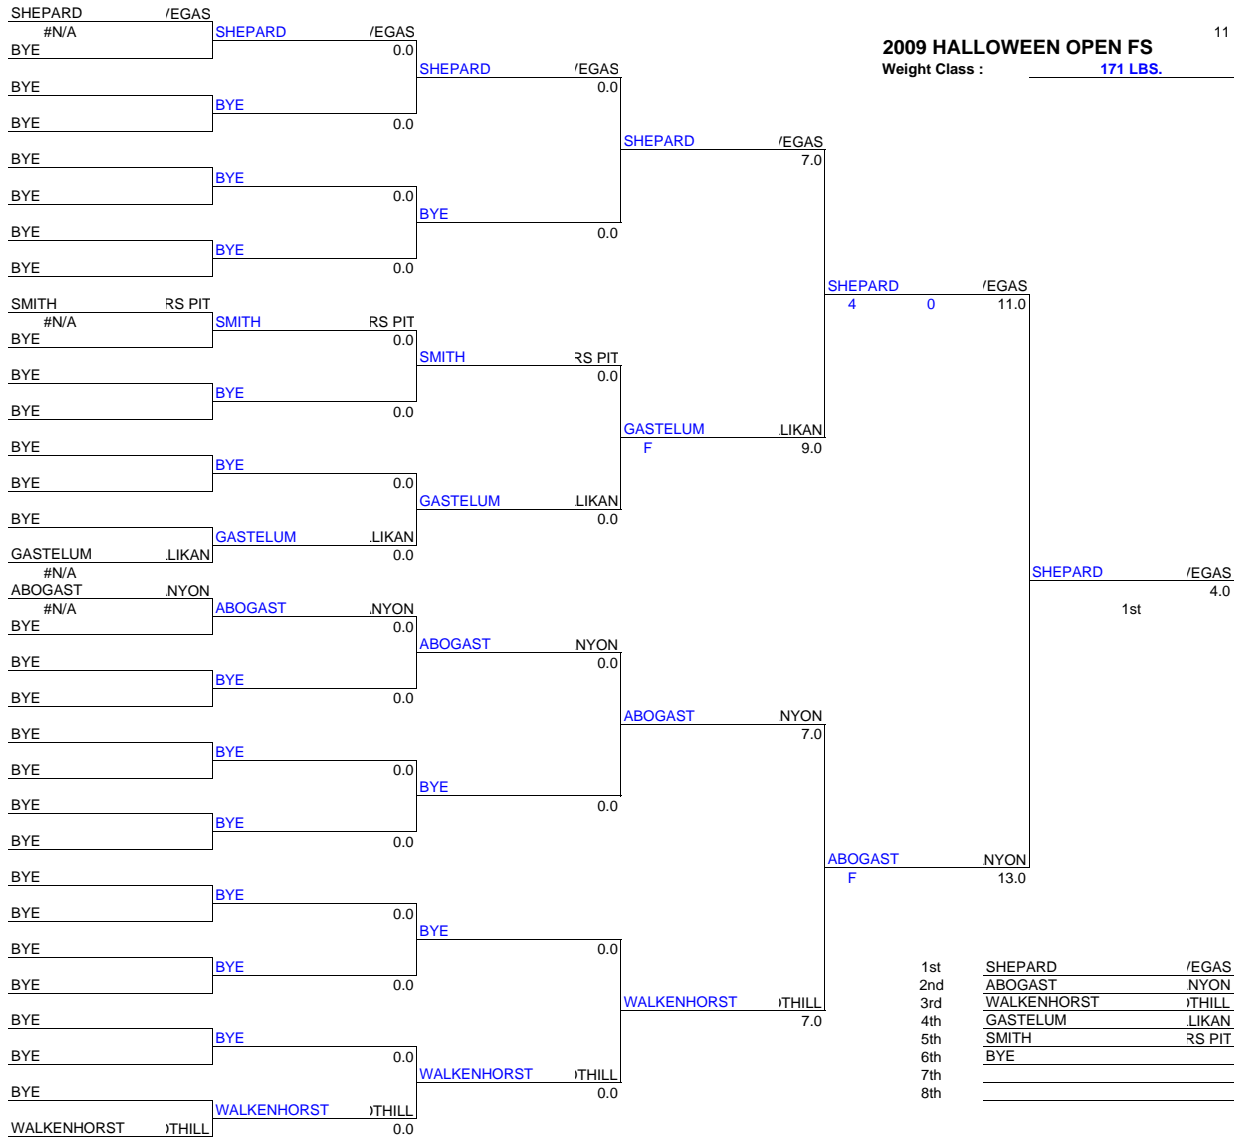

2009 HALLOWEEN OPEN FS

Weight Class : 152 LBS.

2009 HALLOWEEN OPEN FS

Weight Class : 152 LBS.

2009 HALLOWEEN OPEN FS
Weight Class : 160 LBS.

2009 HALLOWEEN OPEN FS
Weight Class : 160 LBS.

2009 HALLOWEEN OPEN FS

Weight Class : 171 LBS.

2009 HALLOWEEN OPEN FS

Weight Class : 171 LBS.

2009 HALLOWEEN OPEN FS
 Weight Class : 189 LBS.

2009 HALLOWEEN OPEN FS
 Weight Class : 189 LBS.

2009 HALLOWEEN OPEN FS

Weight Class : 215 LBS.