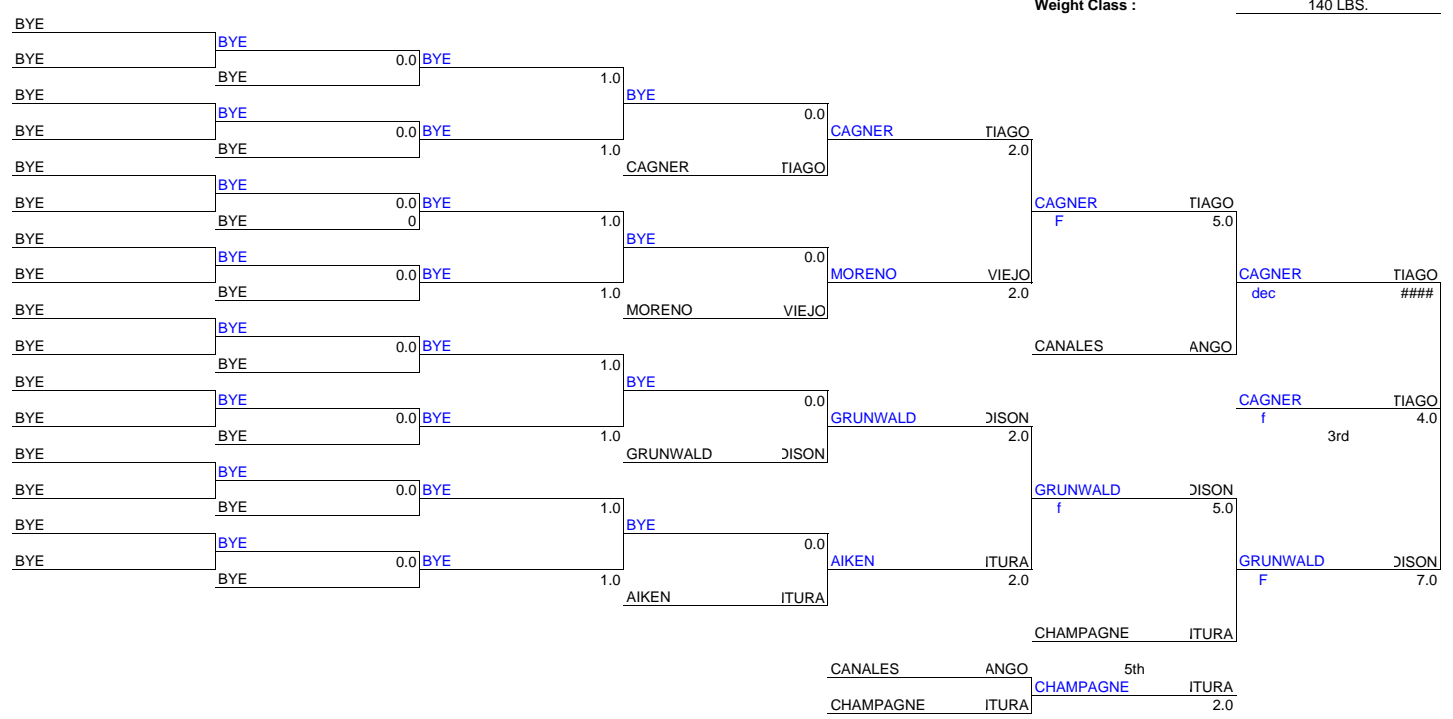

2009 HALLOWEEN OPEN FS

Weight Class : 130 LBS.

2009 HALLOWEEN OPEN FS

Weight Class : 130 LBS.

2009 HALLOWEEN OPEN FS
 Weight Class : 140 LBS.

2009 HALLOWEEN OPEN FS
 Weight Class : 140 LBS.

2009 HALLOWEEN OPEN FS
Weight Class : 145 LBS.