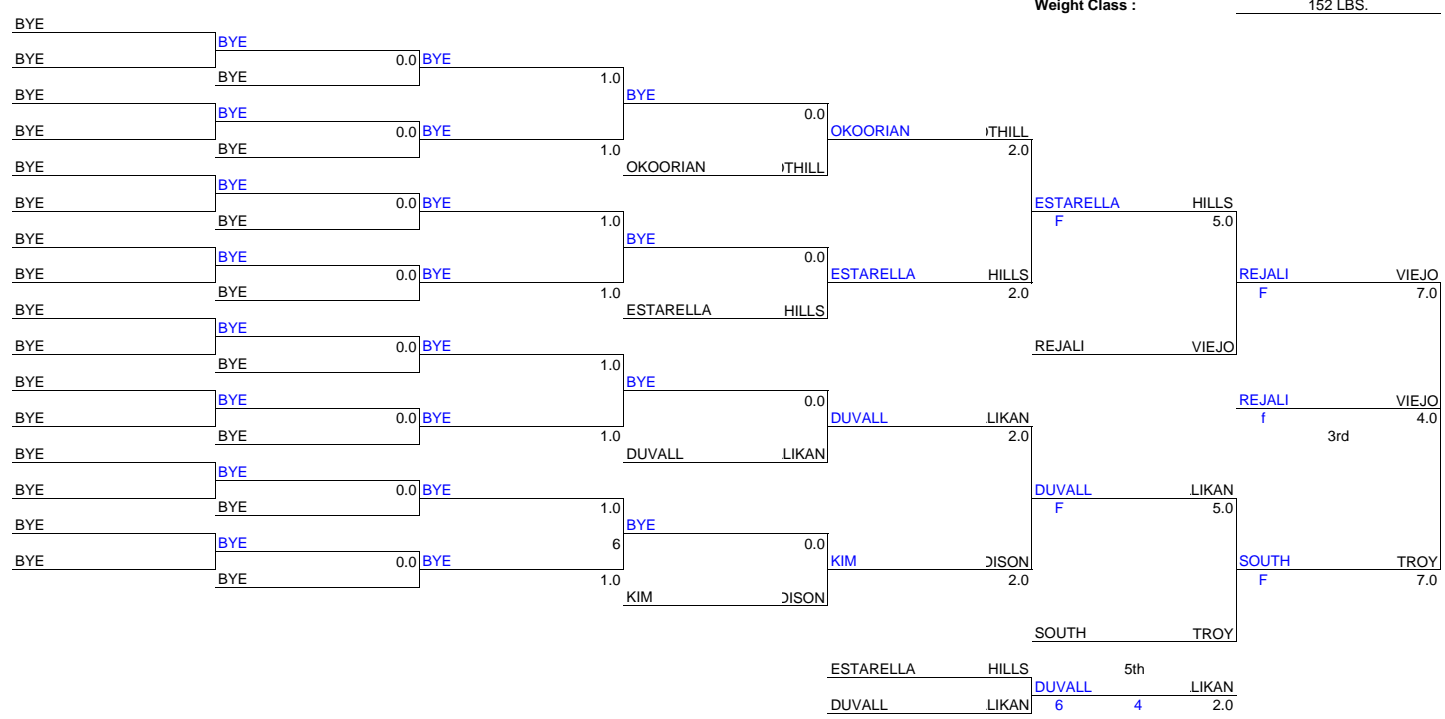

1st	BONILLA	HILLS
2nd	MARIN	RESPI
3rd	HAUSER	JISON
4th	DUCKETT	NORA
5th	DEF	HILLS
6th	Default	SIMI
7th		
8th		

2009 HALLOWEEN OPEN FS
Weight Class : 145 LBS.

Default	SIMI	5th	HILLS
Default	HILLS	DEF	2.0

2009 HALLOWEEN OPEN FS

Weight Class : 152 LBS.

2009 HALLOWEEN OPEN FS

Weight Class : 152 LBS.

2009 HALLOWEEN OPEN FS
Weight Class : 160 LBS.

2009 HALLOWEEN OPEN FS
Weight Class : 160 LBS.

2009 HALLOWEEN OPEN FS