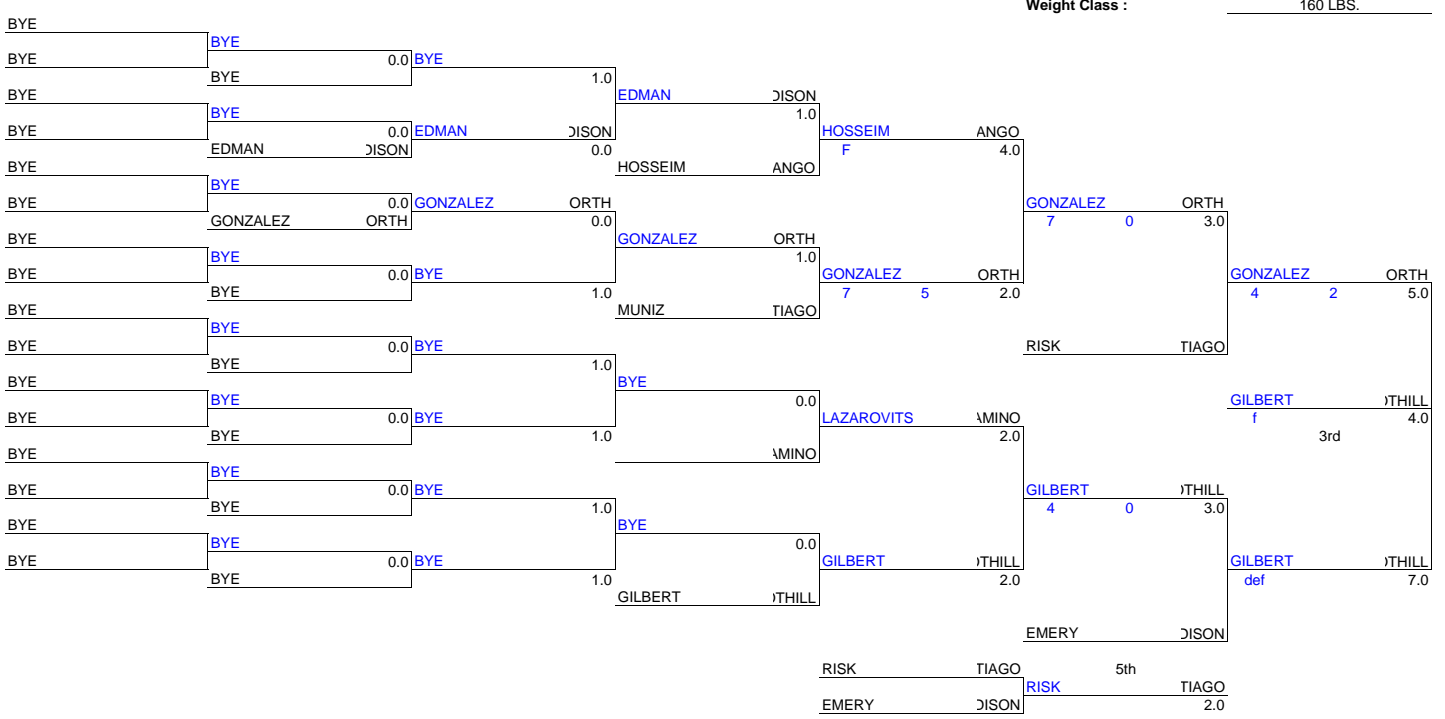

2009 HALLOWEEN OPEN FS

Weight Class : 152 LBS.

2009 HALLOWEEN OPEN FS

Weight Class : 152 LBS.

2009 HALLOWEEN OPEN FS
Weight Class : 160 LBS.

2009 HALLOWEEN OPEN FS
Weight Class : 160 LBS.

2009 HALLOWEEN OPEN FS