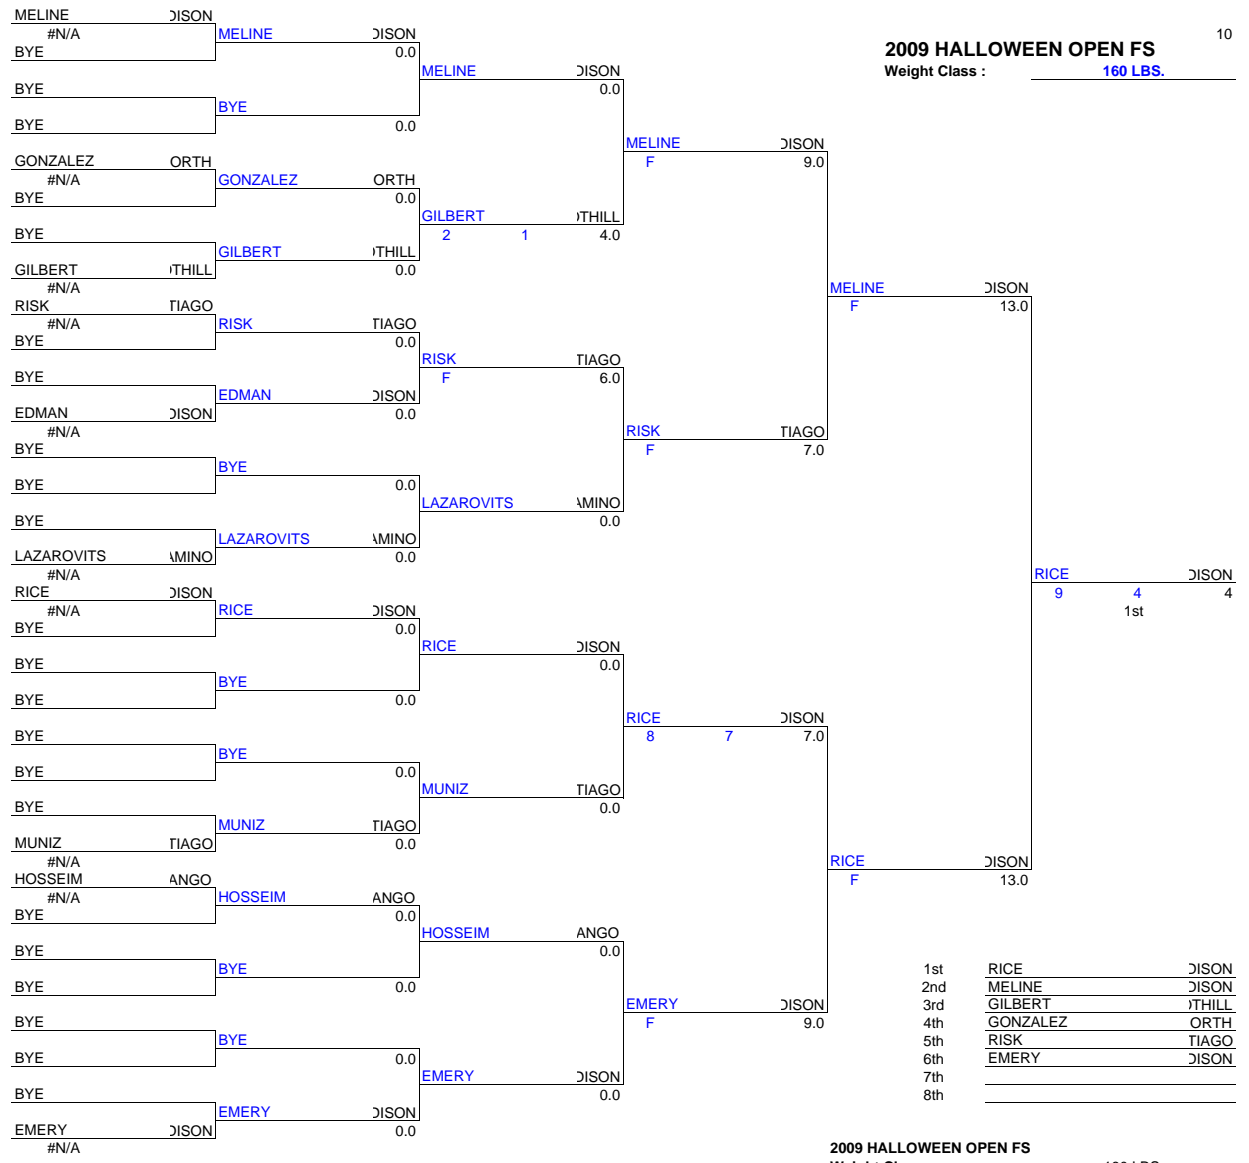

2009 HALLOWEEN OPEN FS

Weight Class : 152 LBS.

2009 HALLOWEEN OPEN FS

Weight Class : 152 LBS.

2009 HALLOWEEN OPEN FS
Weight Class : 160 LBS.

2009 HALLOWEEN OPEN FS
Weight Class : 160 LBS.

2009 HALLOWEEN OPEN FS