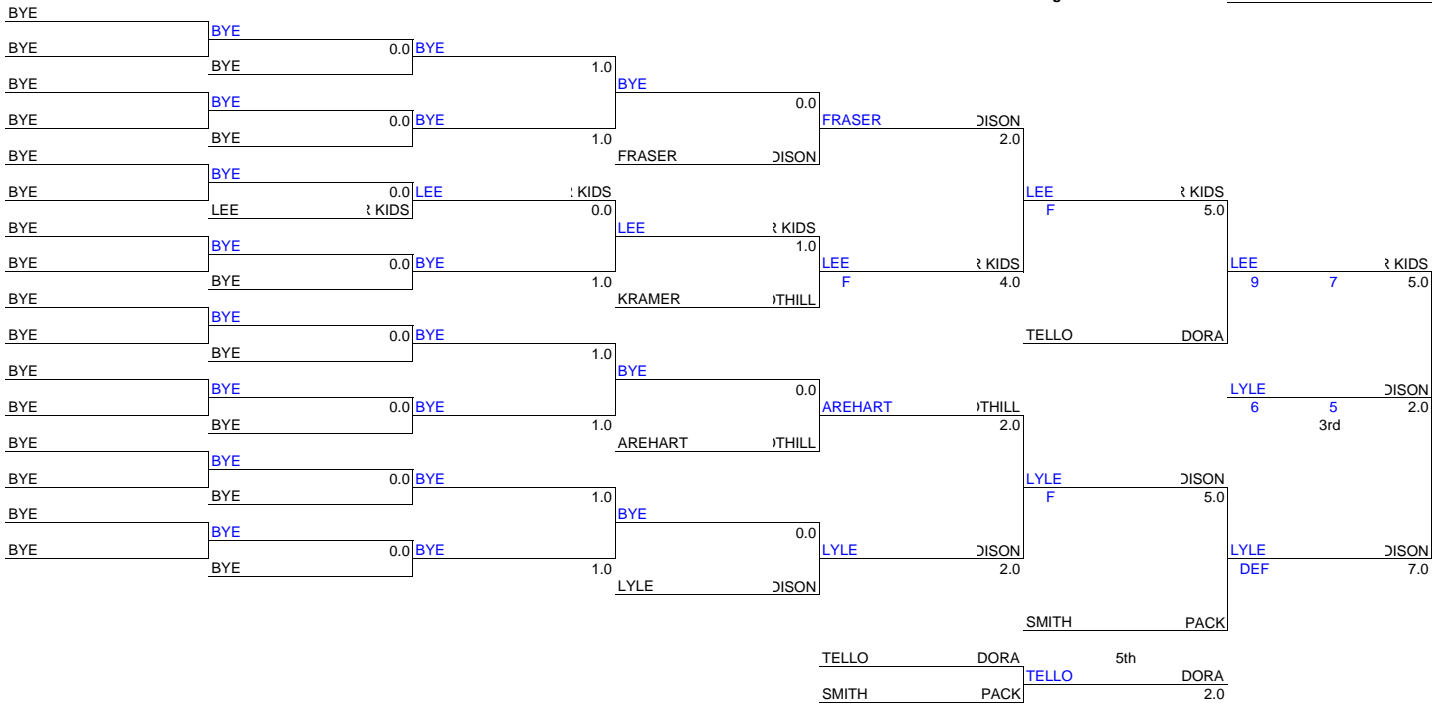

2009 HALLOWEEN OPEN FS

Weight Class : 130 LBS.

2009 HALLOWEEN OPEN FS

Weight Class : 130 LBS.

2009 HALLOWEEN OPEN FS
 Weight Class : 140 LBS.

2009 HALLOWEEN OPEN FS
 Weight Class : 140 LBS.

2009 HALLOWEEN OPEN FS
Weight Class : 145 LBS.