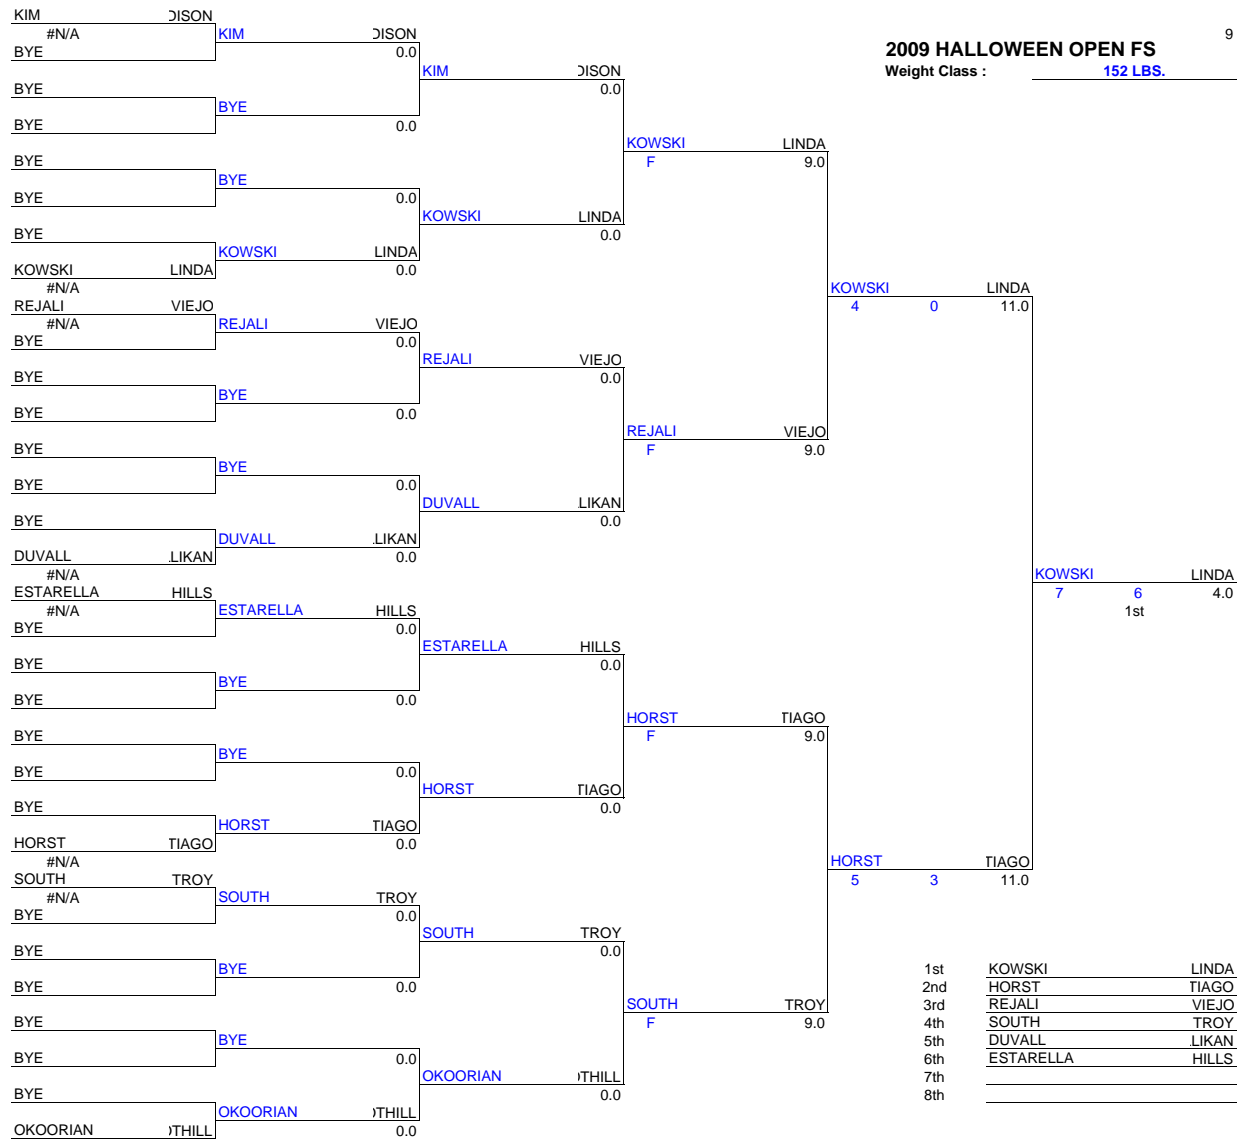

2009 HALLOWEEN OPEN FS

Weight Class : 130 LBS.

2009 HALLOWEEN OPEN FS

Weight Class : 130 LBS.

2009 HALLOWEEN OPEN FS
 Weight Class : 140 LBS.

2009 HALLOWEEN OPEN FS
 Weight Class : 140 LBS.

2009 HALLOWEEN OPEN FS
Weight Class : 145 LBS.

1st	BONILLA	HILLS
2nd	MARIN	RESPI
3rd	HAUSER	JISON
4th	DUCKETT	NORA
5th	DEF	HILLS
6th	Default	SIMI
7th		
8th		

2009 HALLOWEEN OPEN FS
Weight Class : 145 LBS.

Default	SIMI	5th	HILLS
Default	HILLS	DEF	2.0

2009 HALLOWEEN OPEN FS

Weight Class : 152 LBS.

2009 HALLOWEEN OPEN FS

Weight Class : 152 LBS.

2009 HALLOWEEN OPEN FS
Weight Class : 160 LBS.

2009 HALLOWEEN OPEN FS
Weight Class : 160 LBS.

2009 HALLOWEEN OPEN FS