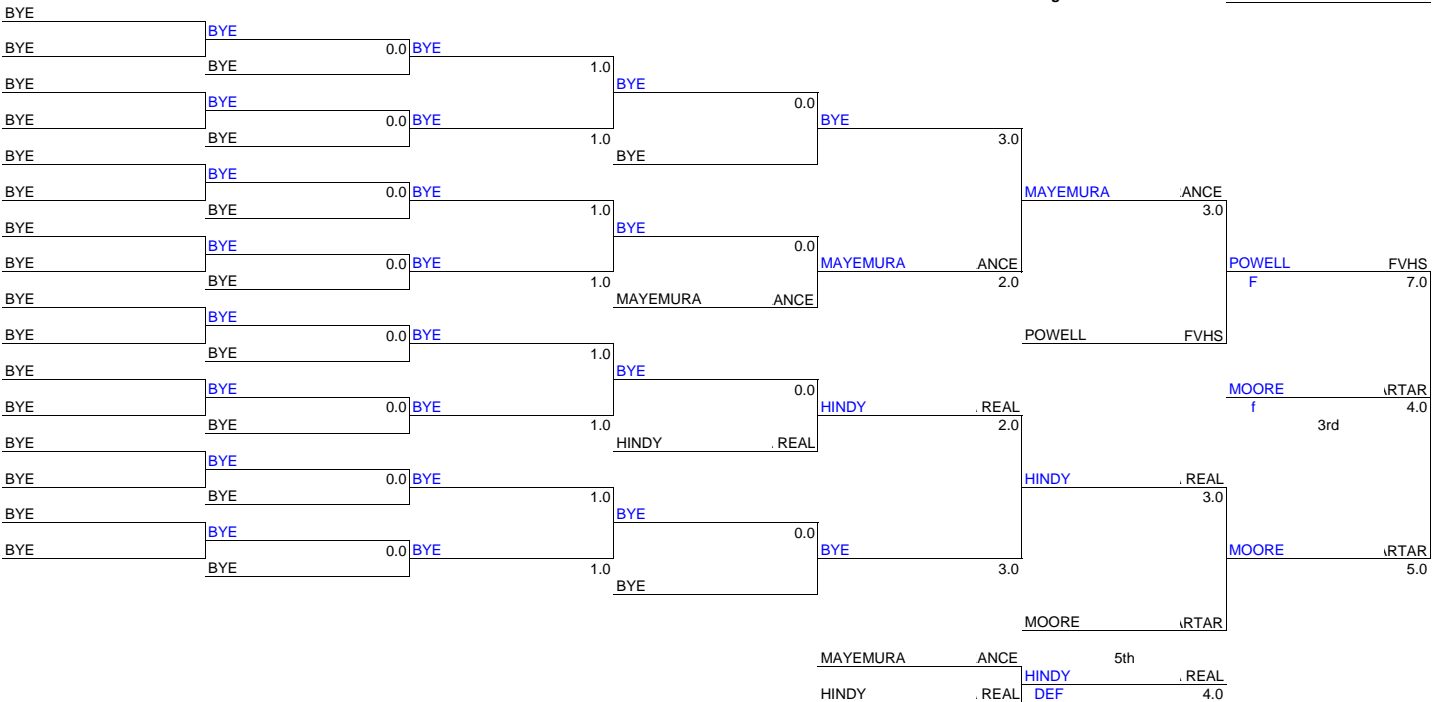

Weight Class : 171 LBS.

2009 HALLOWEEN OPEN FS

Weight Class : 171 LBS.

2009 HALLOWEEN OPEN FS
 Weight Class : 189 LBS.

2009 HALLOWEEN OPEN FS
 Weight Class : 189 LBS.

2009 HALLOWEEN OPEN FS

Weight Class : 215 LBS.

2009 HALLOWEEN OPEN FS

Weight Class : 215 LBS.

2009 HALLOWEEN OPEN FS

Weight Class : 275 LBS.

2009 HALLOWEEN OPEN FS

Weight Class : 275 LBS.