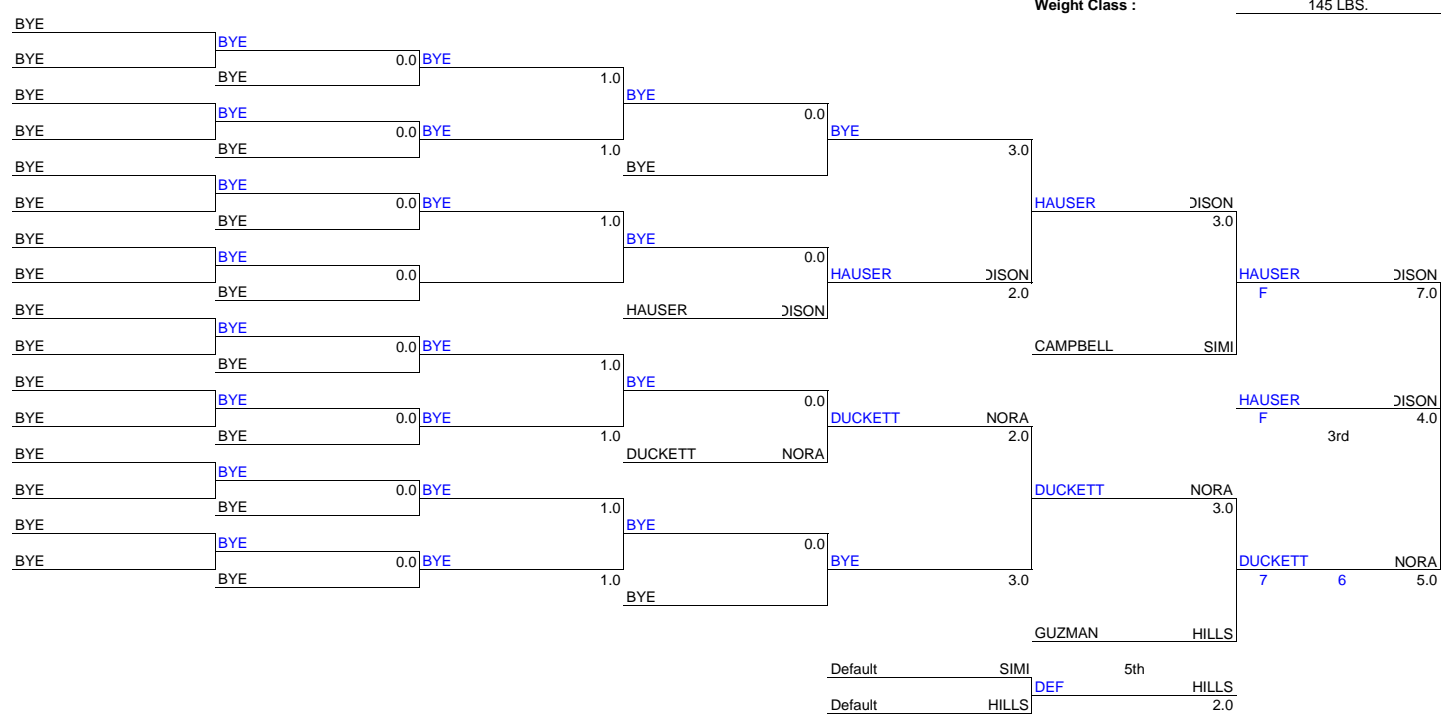

2009 HALLOWEEN OPEN FS
Weight Class : 145 LBS.

Default	SIMI	5th	HILLS
Default	HILLS	DEF	2.0