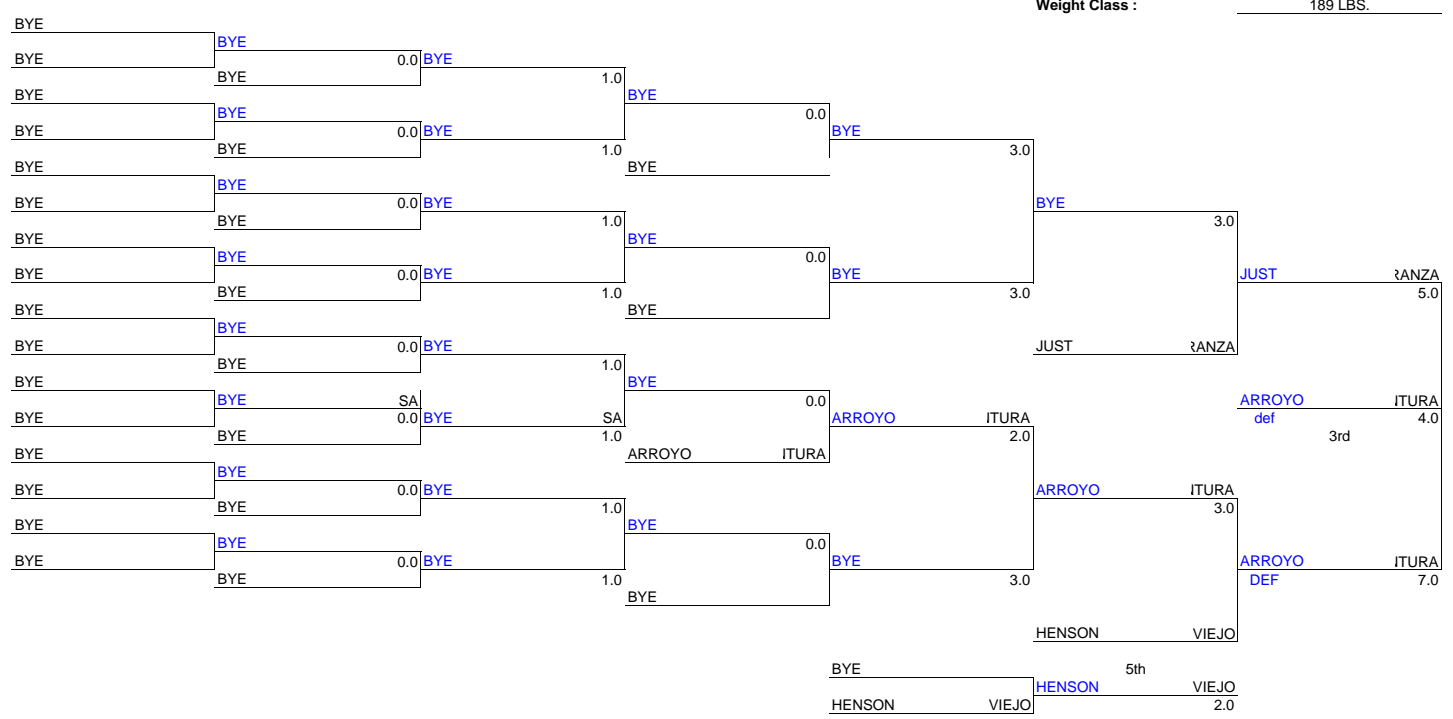

Weight Class : 171 LBS.

2009 HALLOWEEN OPEN FS

Weight Class : 171 LBS.

2009 HALLOWEEN OPEN FS
 Weight Class : 189 LBS.

2009 HALLOWEEN OPEN FS
 Weight Class : 189 LBS.

2009 HALLOWEEN OPEN FS

Weight Class : 215 LBS.

2009 HALLOWEEN OPEN FS

Weight Class : 215 LBS.

2009 HALLOWEEN OPEN FS

Weight Class : 275 LBS.

2009 HALLOWEEN OPEN FS

Weight Class : 275 LBS.