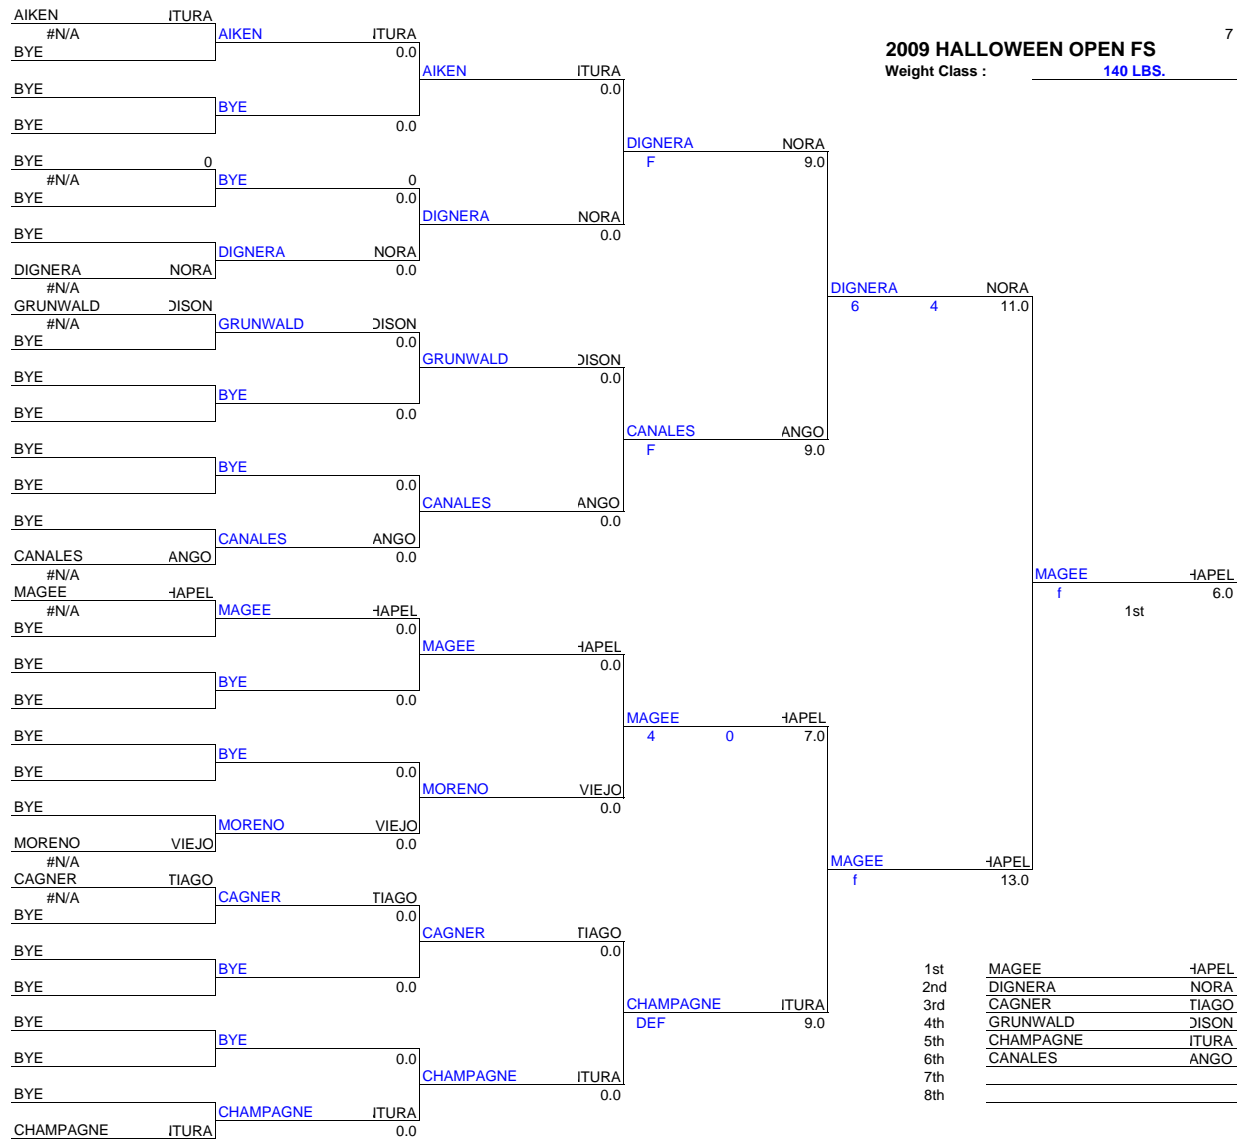

2009 HALLOWEEN OPEN FS

Weight Class : 130 LBS.

2009 HALLOWEEN OPEN FS

Weight Class : 130 LBS.

2009 HALLOWEEN OPEN FS
 Weight Class : 140 LBS.

2009 HALLOWEEN OPEN FS
 Weight Class : 140 LBS.

2009 HALLOWEEN OPEN FS
Weight Class : 145 LBS.

2009 HALLOWEEN OPEN FS

Weight Class : 152 LBS.

2009 HALLOWEEN OPEN FS

Weight Class : 152 LBS.

2009 HALLOWEEN OPEN FS
Weight Class : 160 LBS.

2009 HALLOWEEN OPEN FS
Weight Class : 160 LBS.

2009 HALLOWEEN OPEN FS