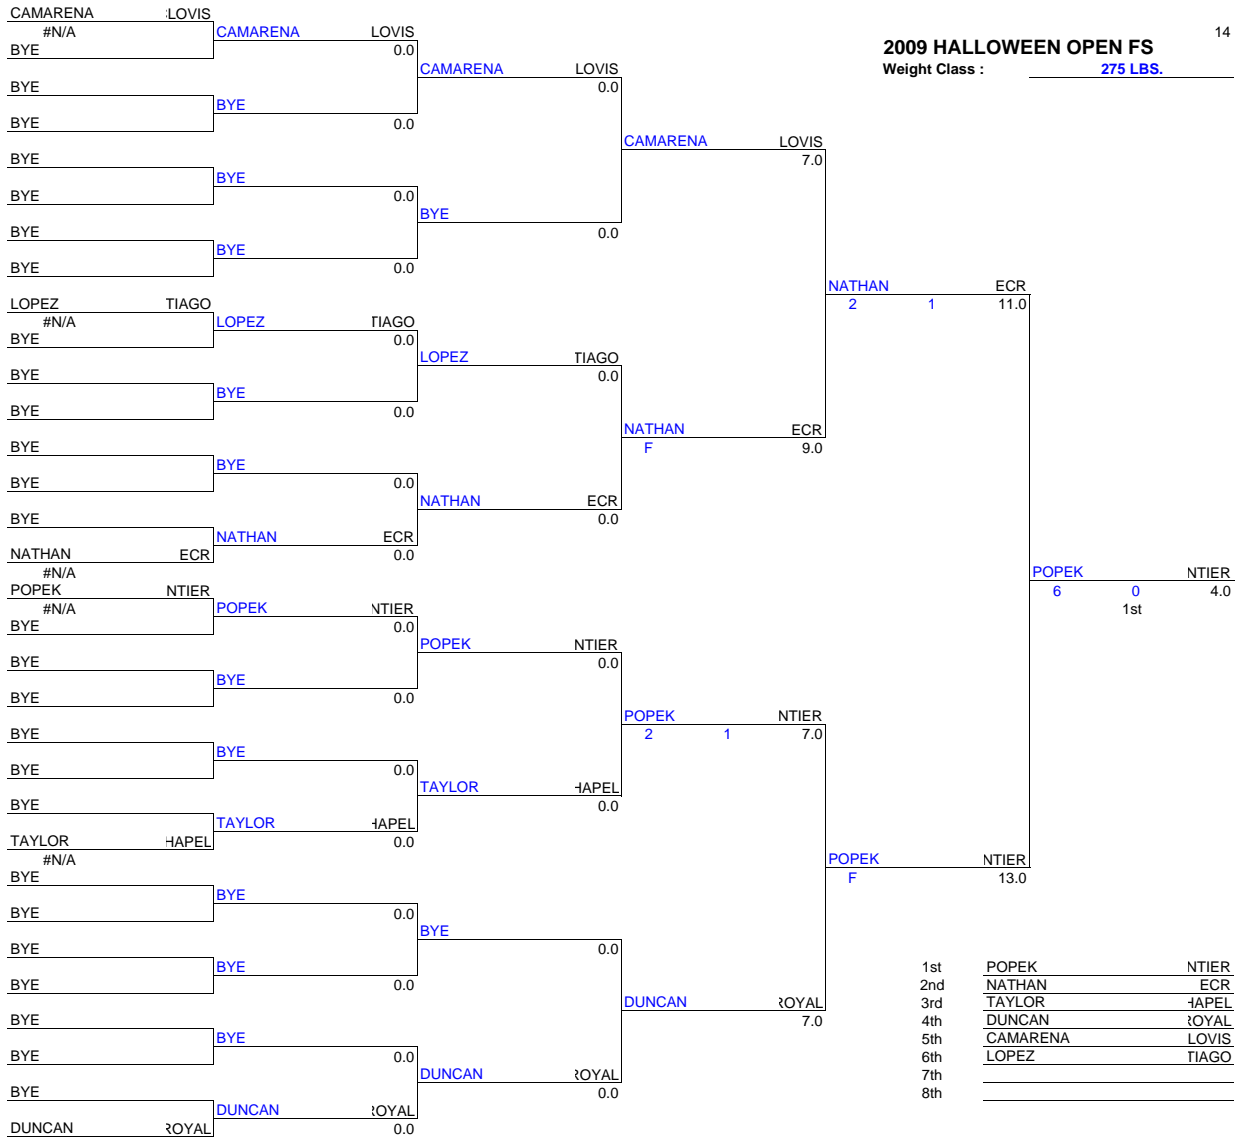

2009 HALLOWEEN OPEN FS

Weight Class : 275 LBS.