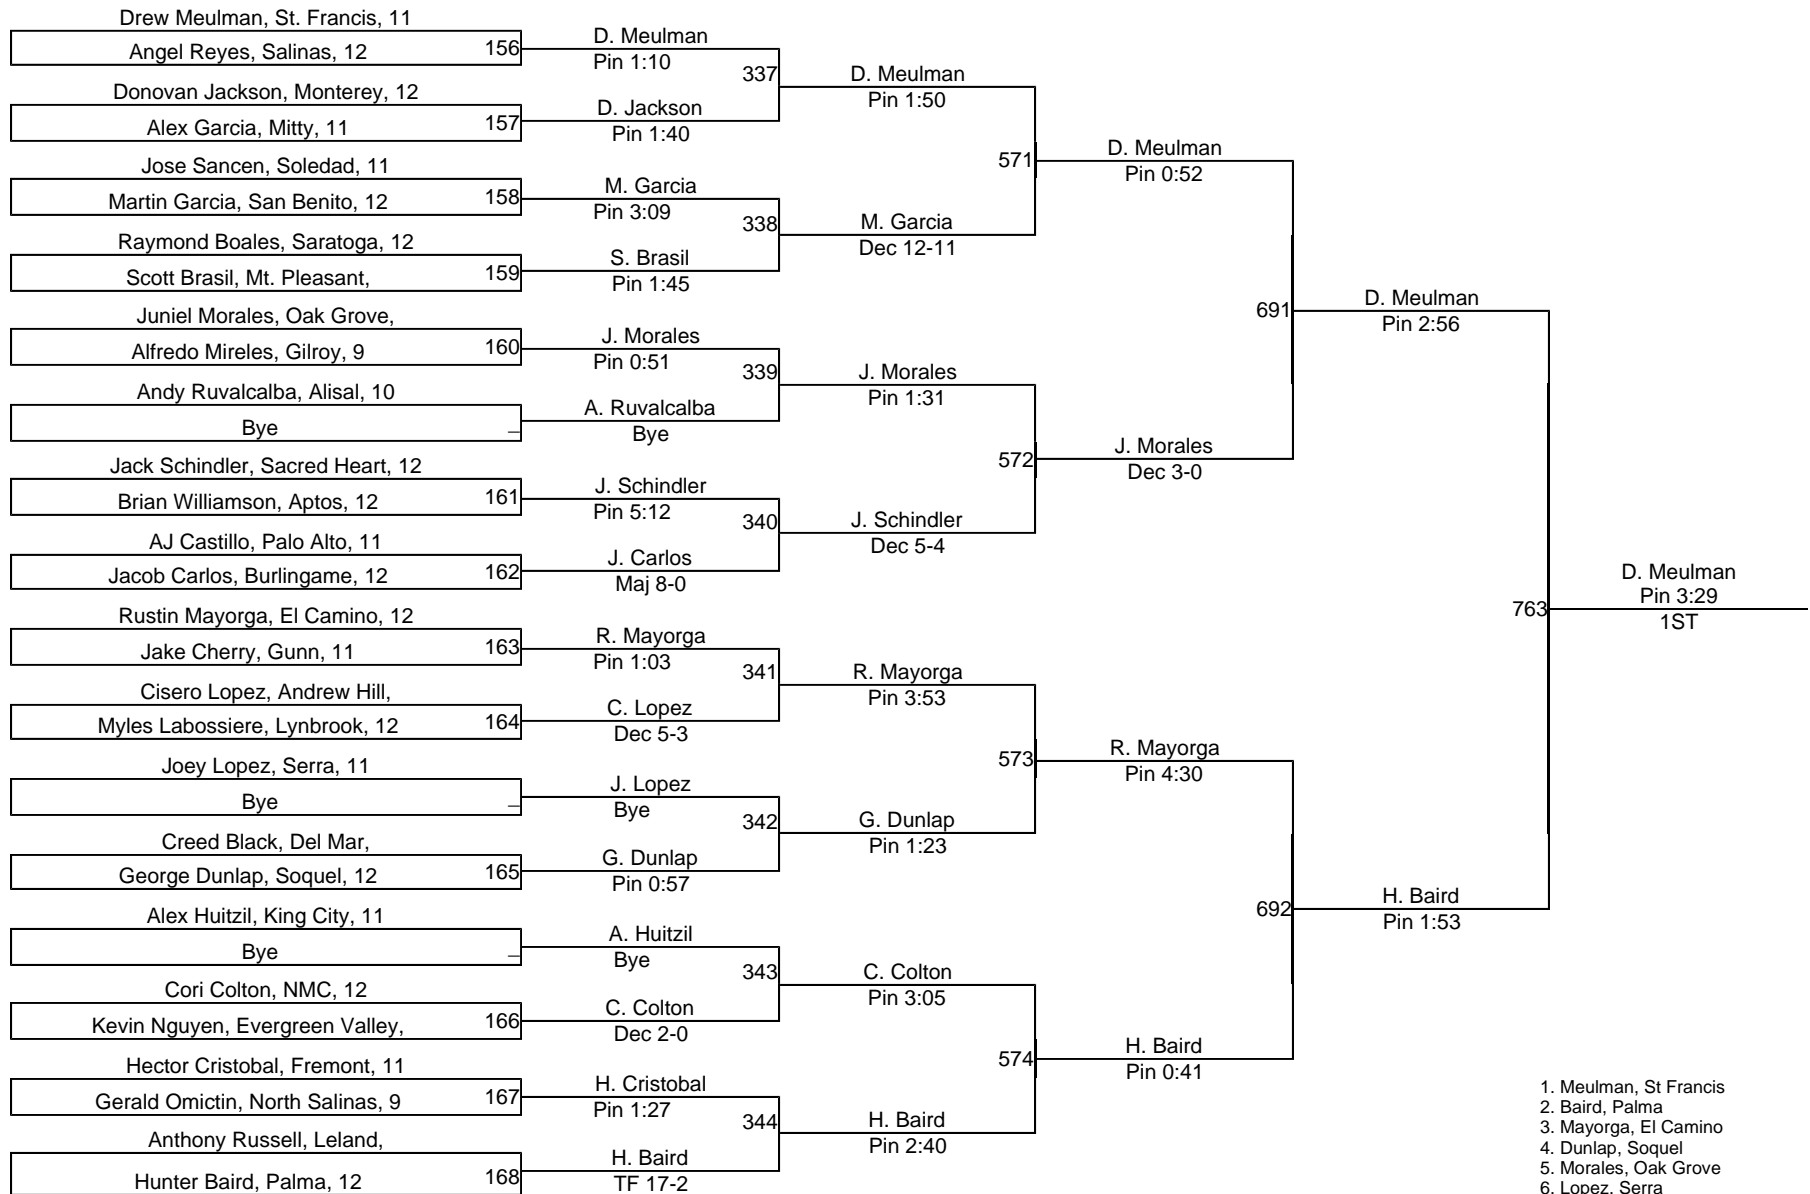

2009 Central Coast Section (CCS)