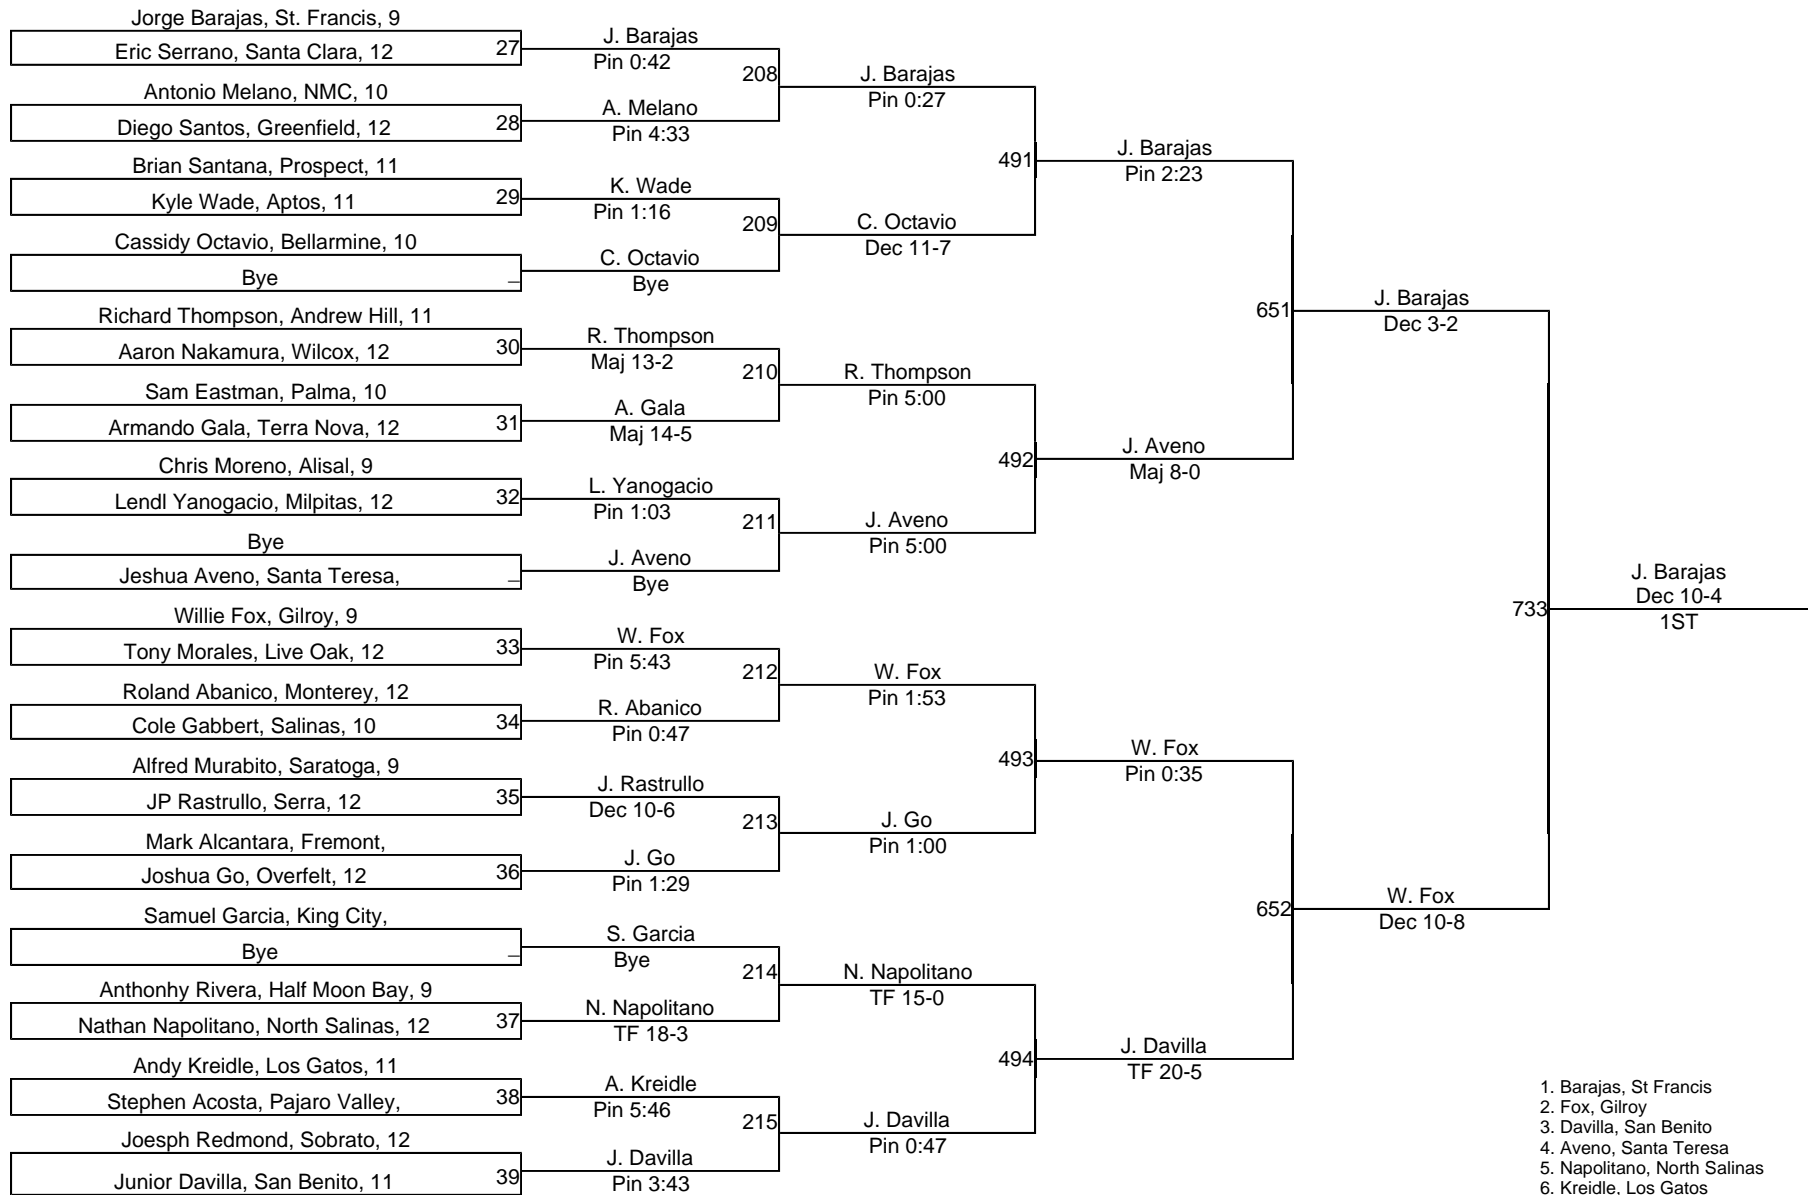

2009 Central Coast Section (CCS)

1. Obien, Independence
2. Lim, El Camino
3. Rascon, Watsonville
4. Rodriguez, Oak Grove
5. Le, Seaside
6. Salcedo, San Benito

2009 Central Coast Section (CCS)

2009 Central Coast Section (CCS)

1. Barajas, St Francis
2. Fox, Gilroy
3. Davilla, San Benito
4. Aveno, Santa Teresa
5. Napolitano, North Salinas
6. Kreidle, Los Gatos

2009 Central Coast Section (CCS)

2009 Central Coast Section (CCS)

2009 Central Coast Section (CCS)