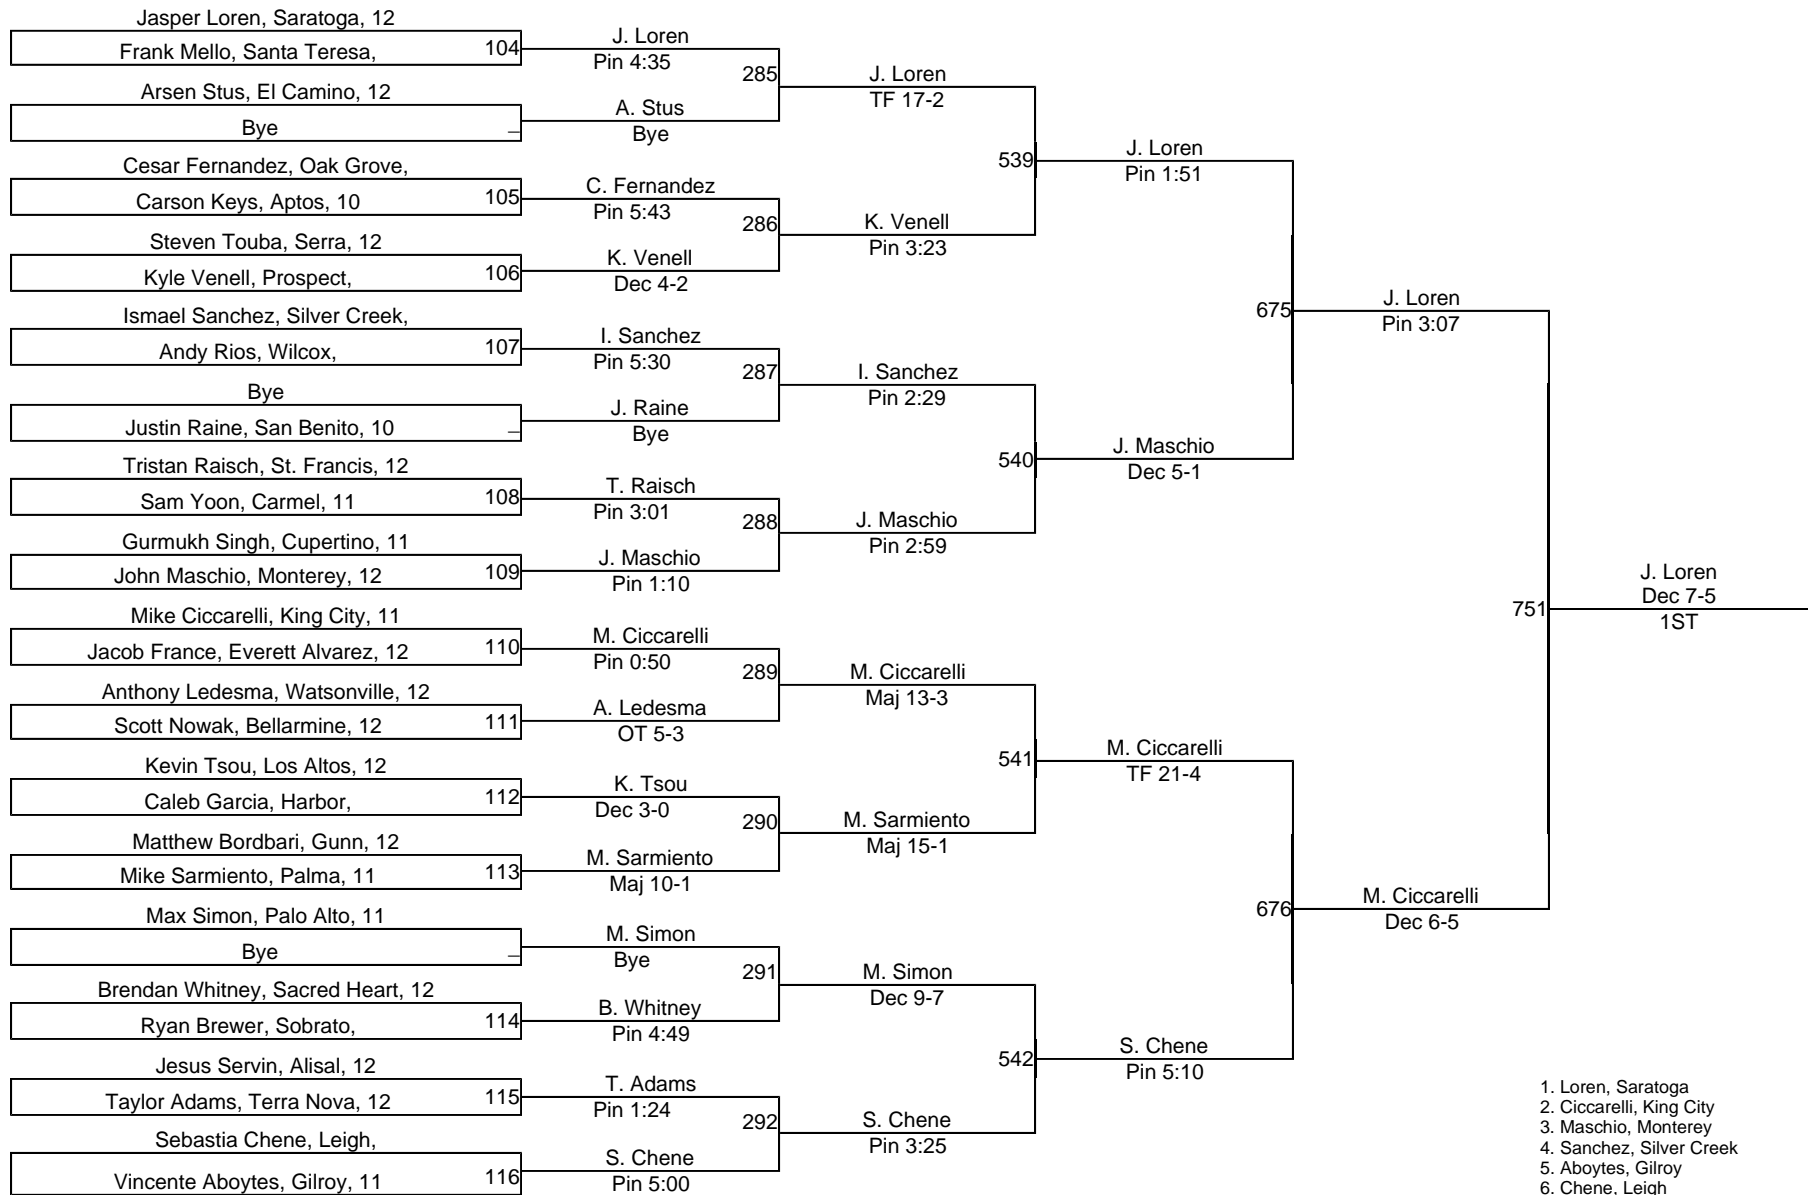

2009 Central Coast Section (CCS)

1. Ramirez, San Benito
2. Lutfi, Scotts Valley
3. Tormey, Los Altos
4. Pilkington, Bellarmine
5. Alcazar, Mt Pleasant
6. Chavez, Watsonville

145

2009 Central Coast Section (CCS)