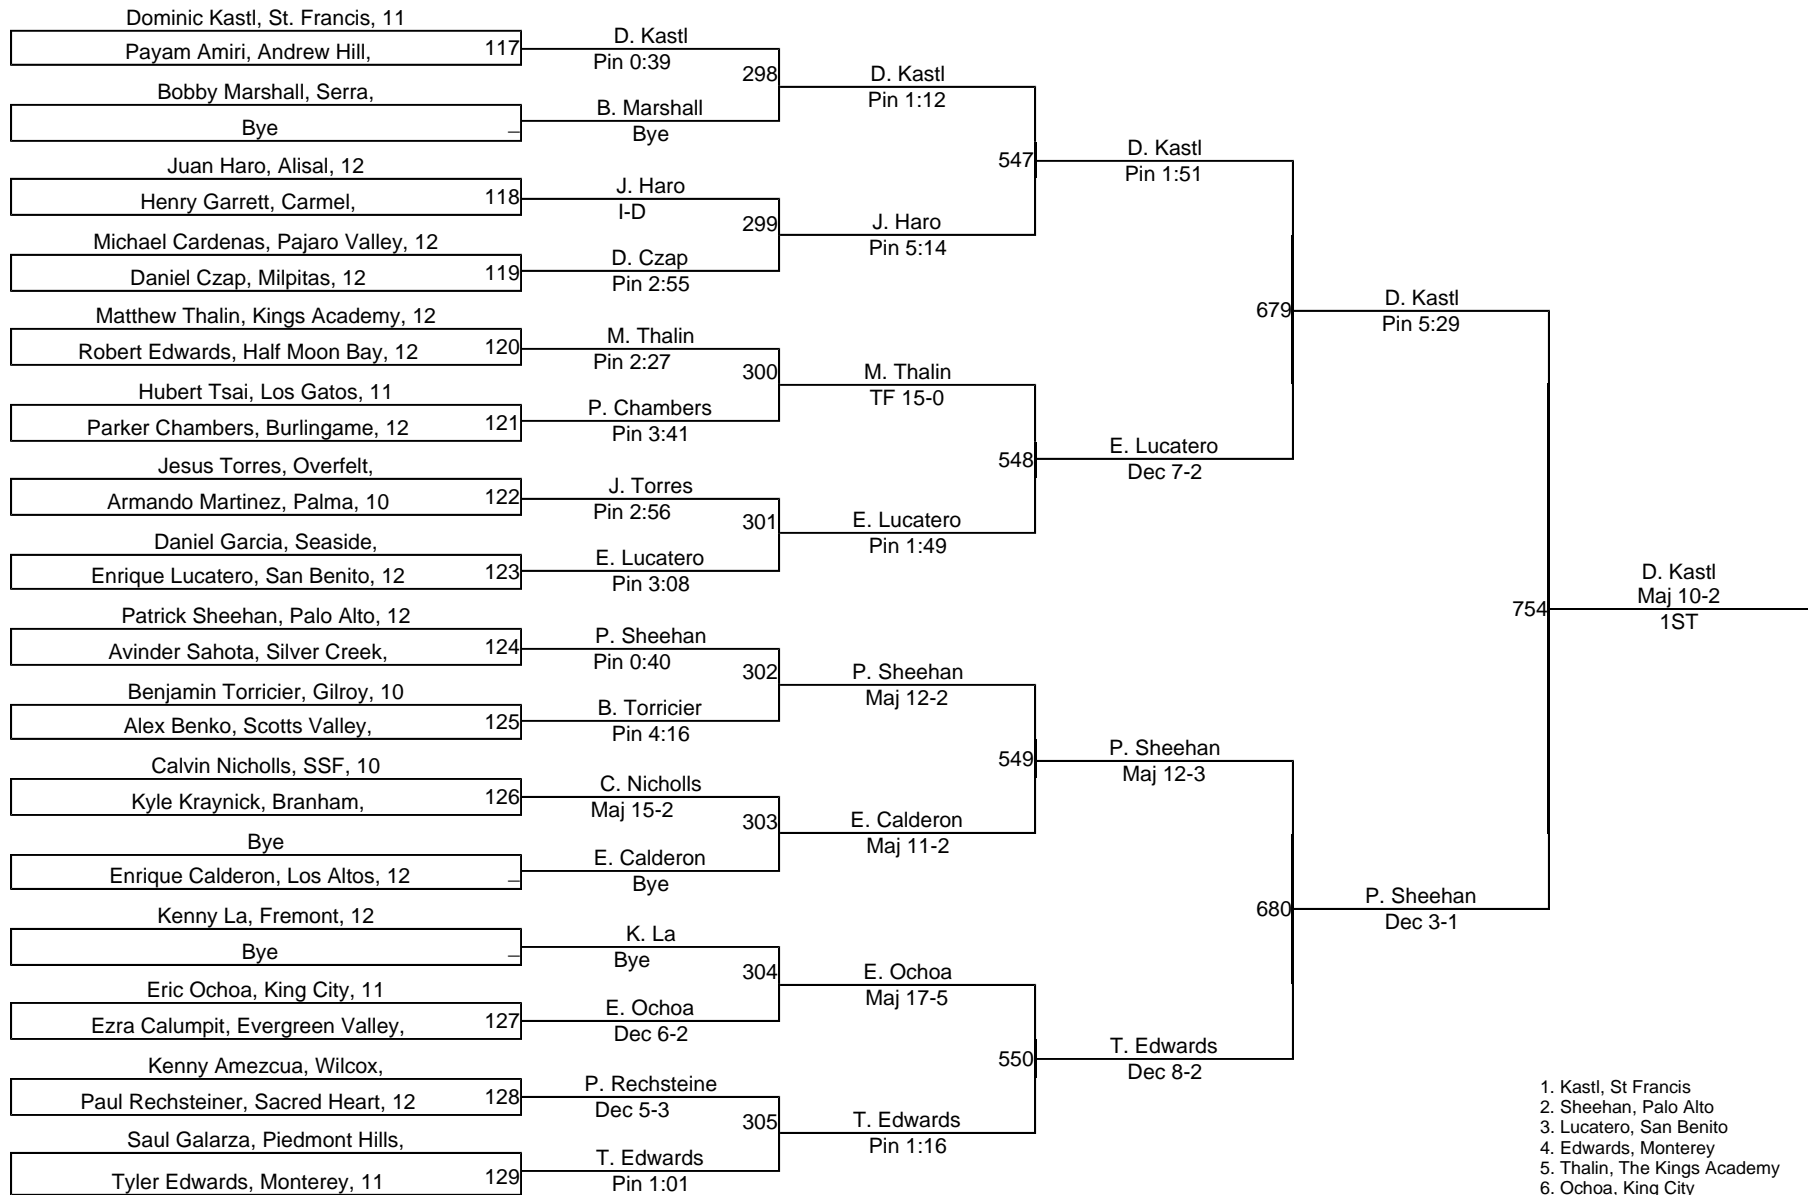

2009 Central Coast Section (CCS)

1. Kastl, St Francis
2. Sheehan, Palo Alto
3. Lucatero, San Benito
4. Edwards, Monterey
5. Thalín, The Kings Academy
6. Ochoa, King City