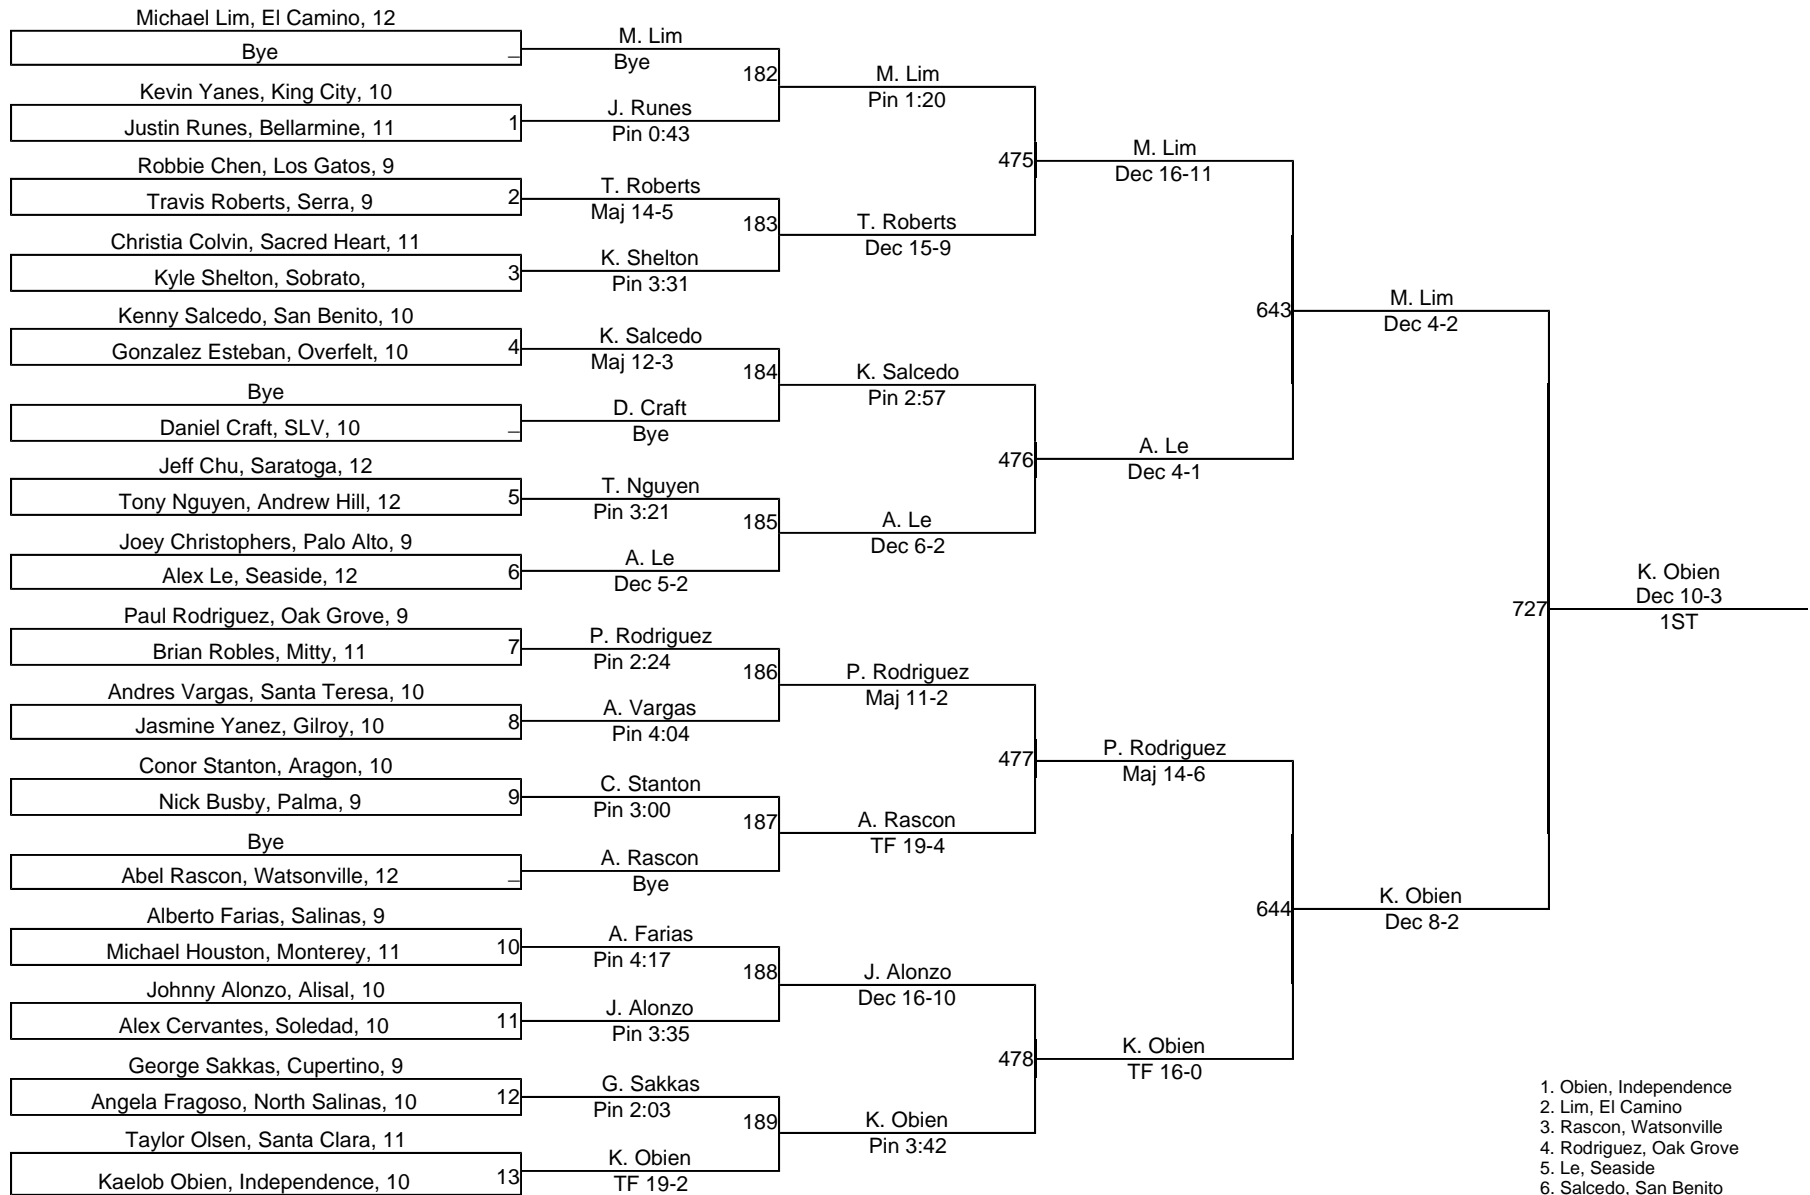

2009 Central Coast Section (CCS)

1. Obien, Independence
2. Lim, El Camino
3. Rascon, Watsonville
4. Rodriguez, Oak Grove
5. Le, Seaside
6. Salcedo, San Benito

2009 Central Coast Section (CCS)

2009 Central Coast Section (CCS)

1. Barajas, St Francis
2. Fox, Gilroy
3. Davilla, San Benito
4. Aveno, Santa Teresa
5. Napolitano, North Salinas
6. Kreidle, Los Gatos

2009 Central Coast Section (CCS)

2009 Central Coast Section (CCS)

2009 Central Coast Section (CCS)