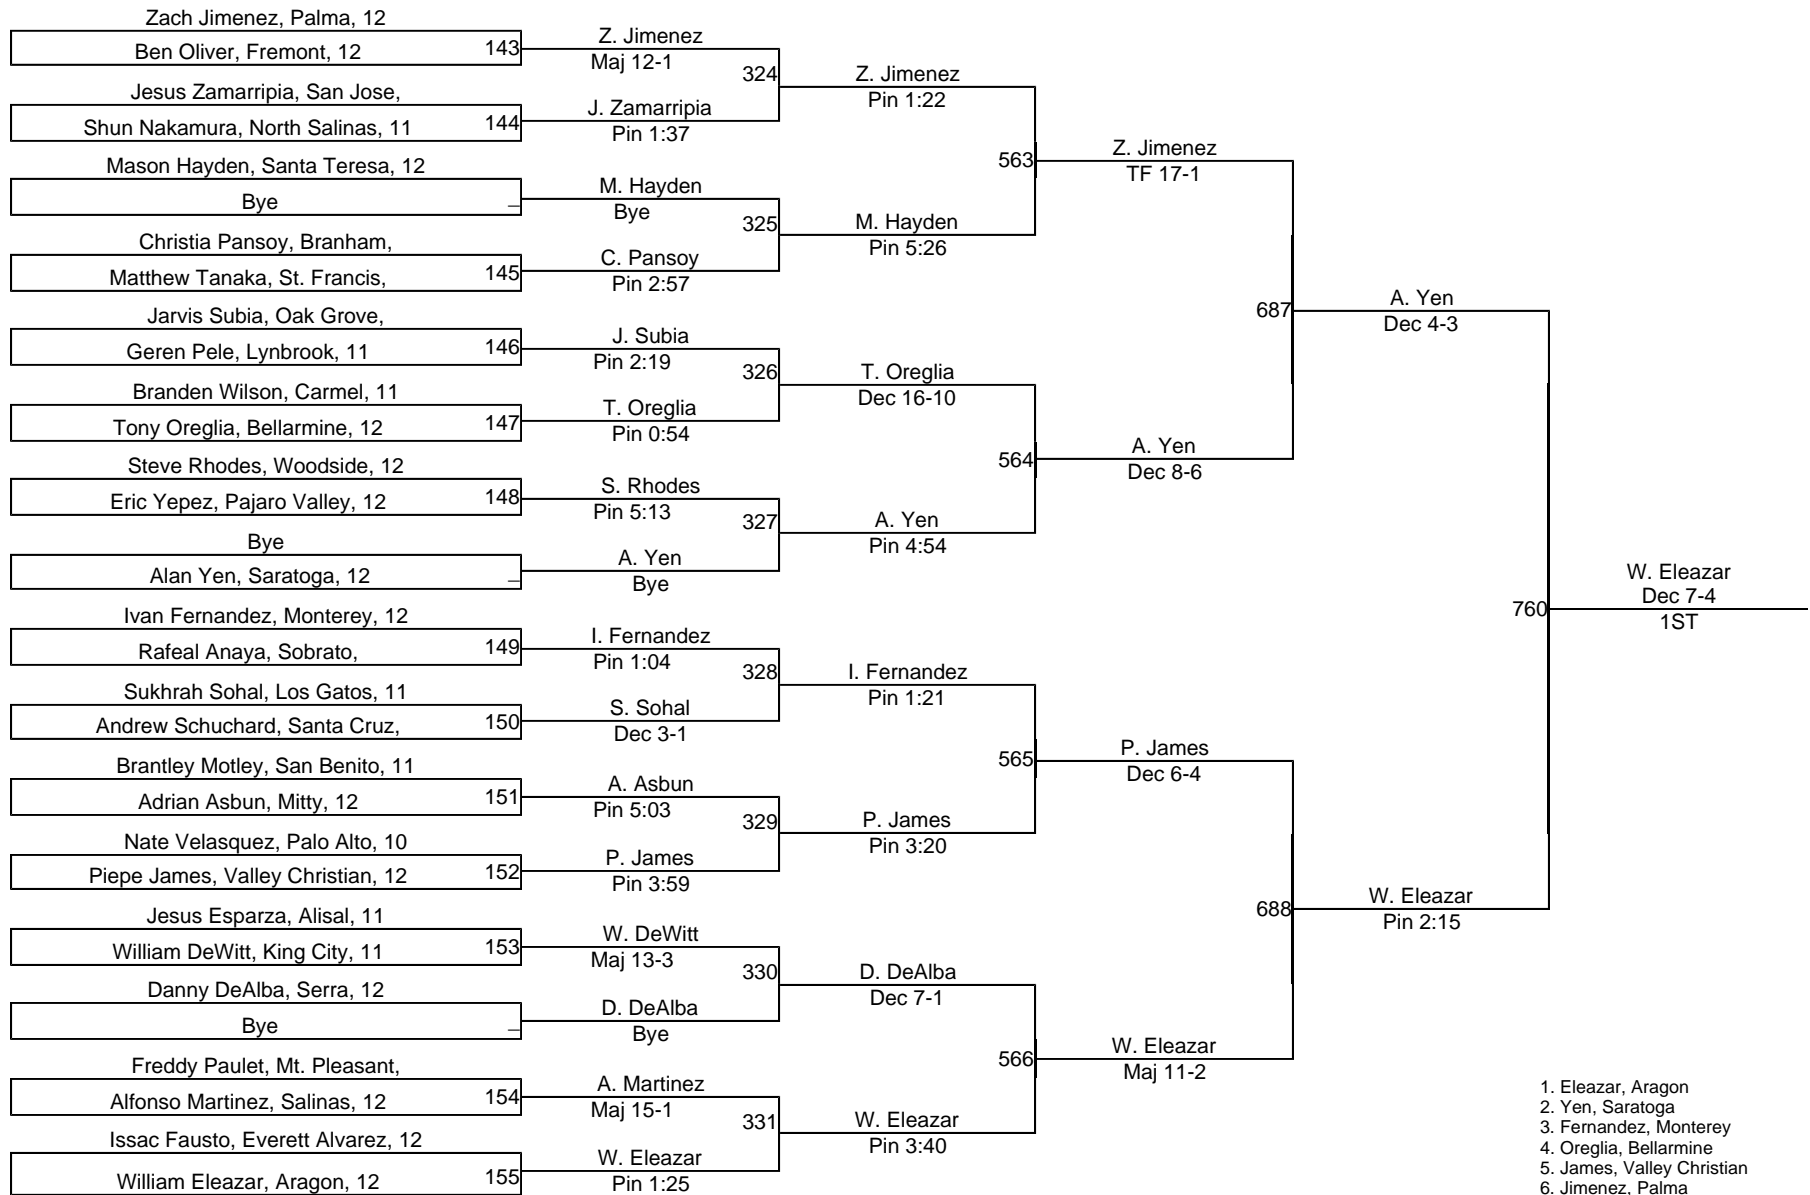

2009 Central Coast Section (CCS)

1. Eleazar, Aragon
2. Yen, Saratoga
3. Fernandez, Monterey
4. Oreglia, Bellarmine
5. James, Valley Christian
6. Jimenez, Palma