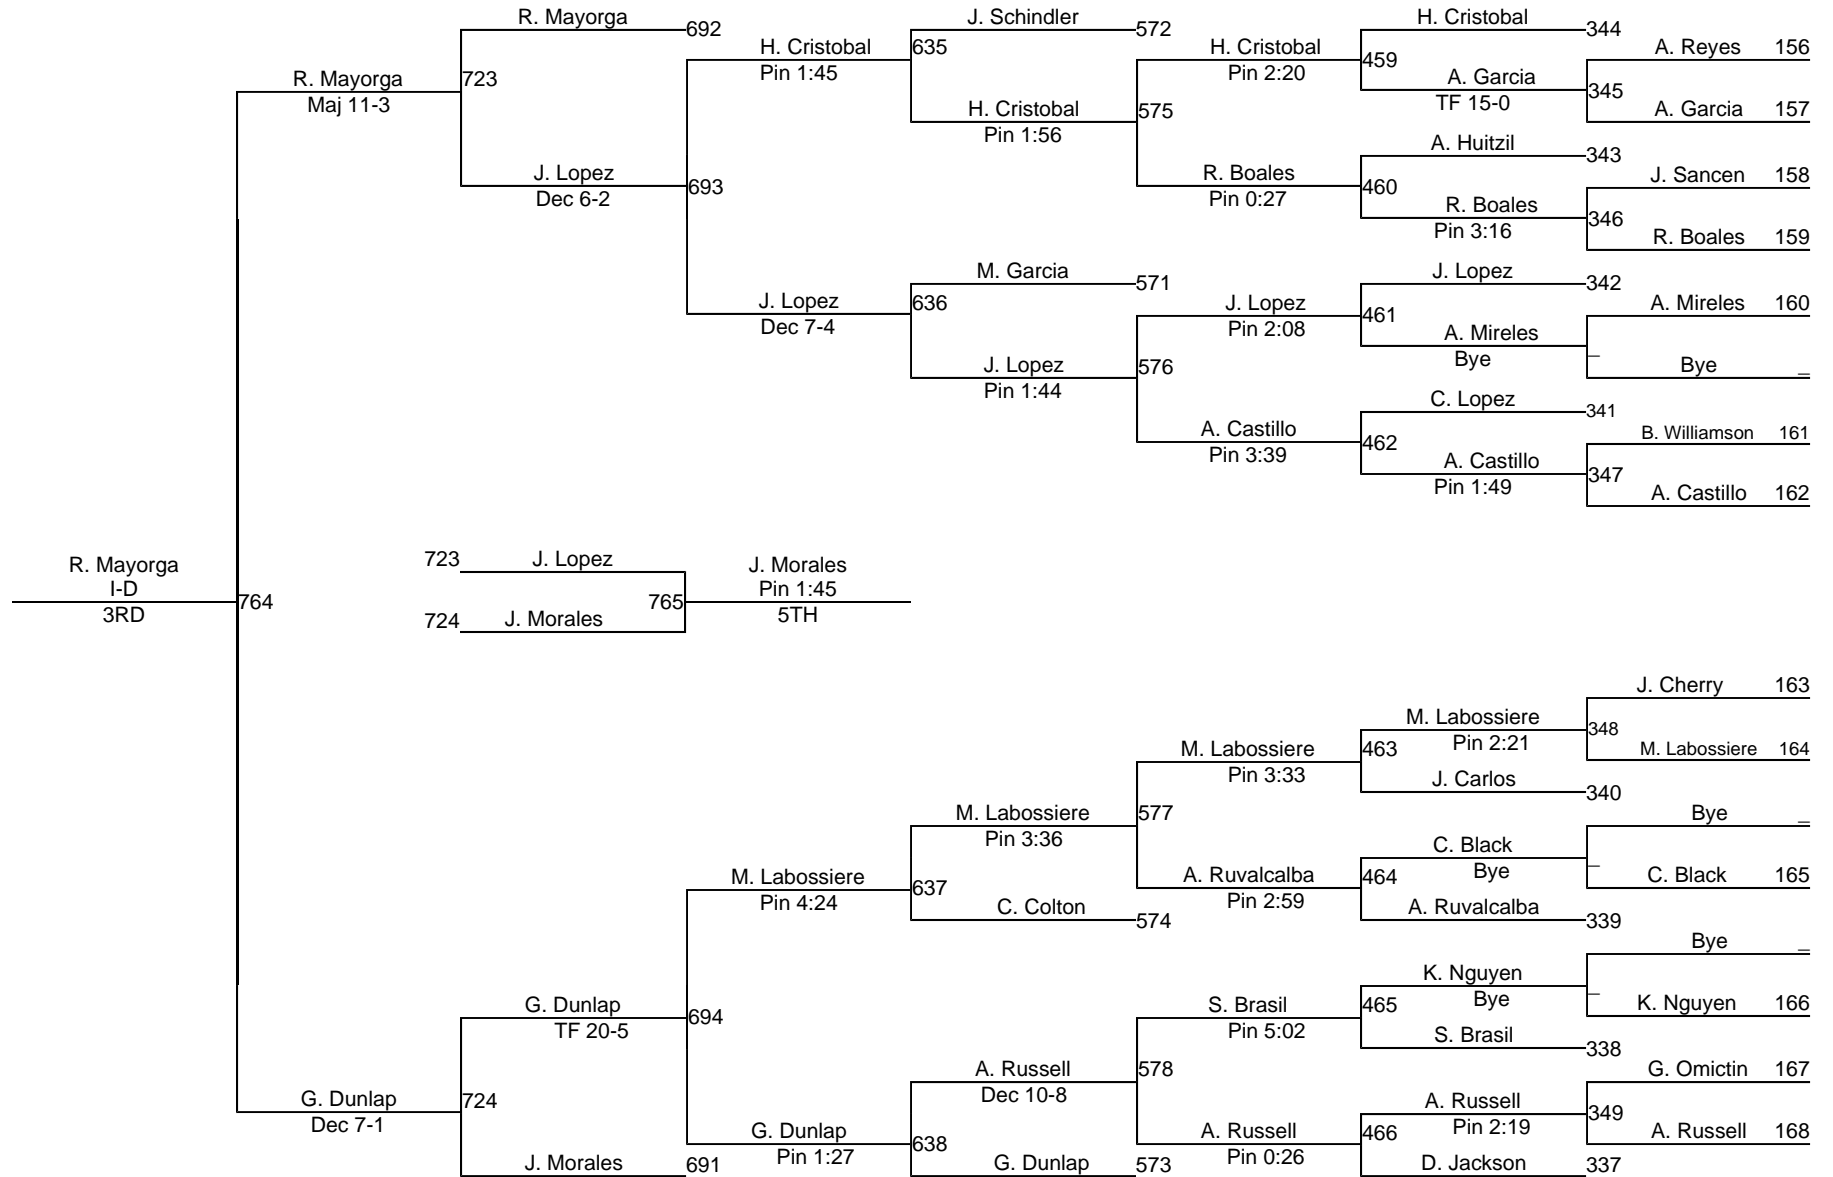

2009 Central Coast Section (CCS)

2009 Central Coast Section (CCS)

1. Eleazar, Aragon
2. Yen, Saratoga
3. Fernandez, Monterey
4. Oreglia, Bellarmine
5. James, Valley Christian
6. Jimenez, Palma

2009 Central Coast Section (CCS)