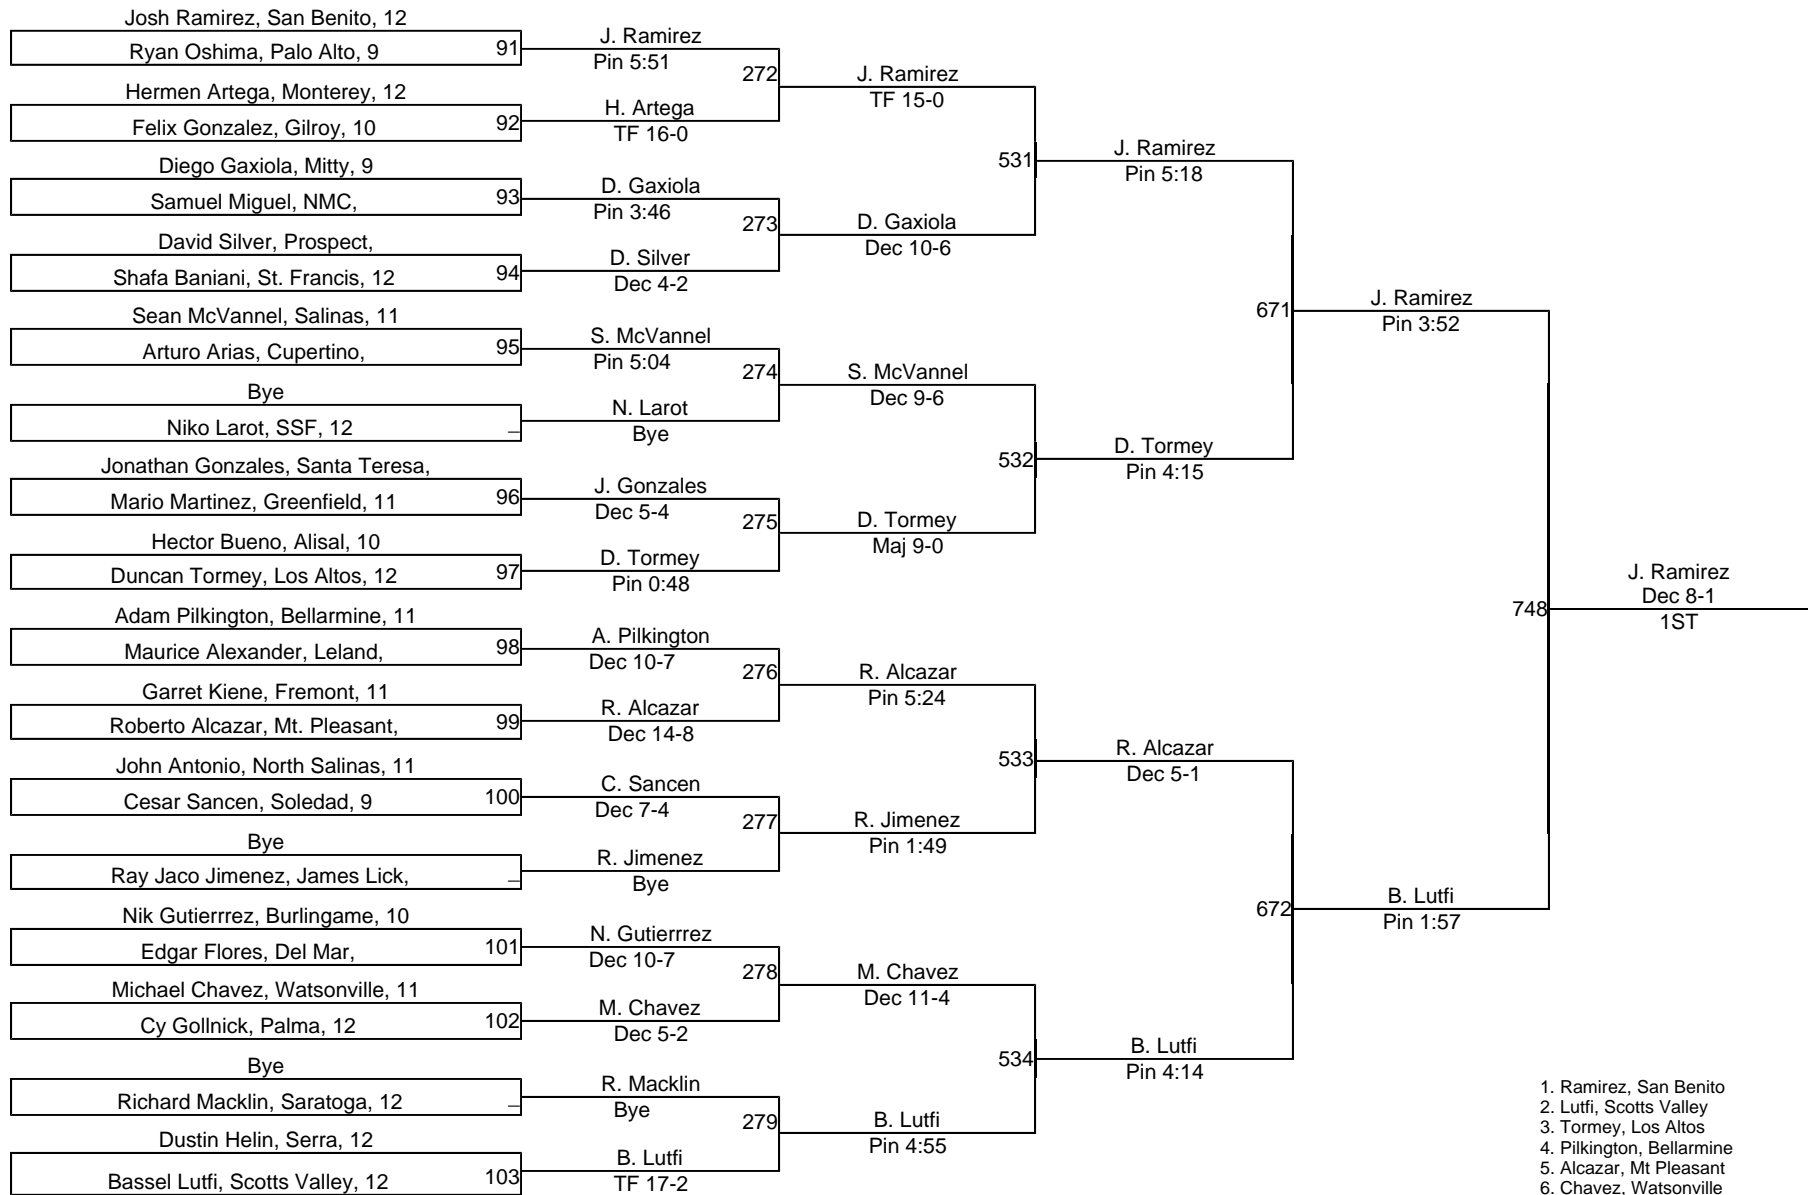

2009 Central Coast Section (CCS)

1. Ramirez, San Benito
2. Lutfi, Scotts Valley
3. Tormey, Los Altos
4. Pilkington, Bellarmine
5. Alcazar, Mt Pleasant
6. Chavez, Watsonville