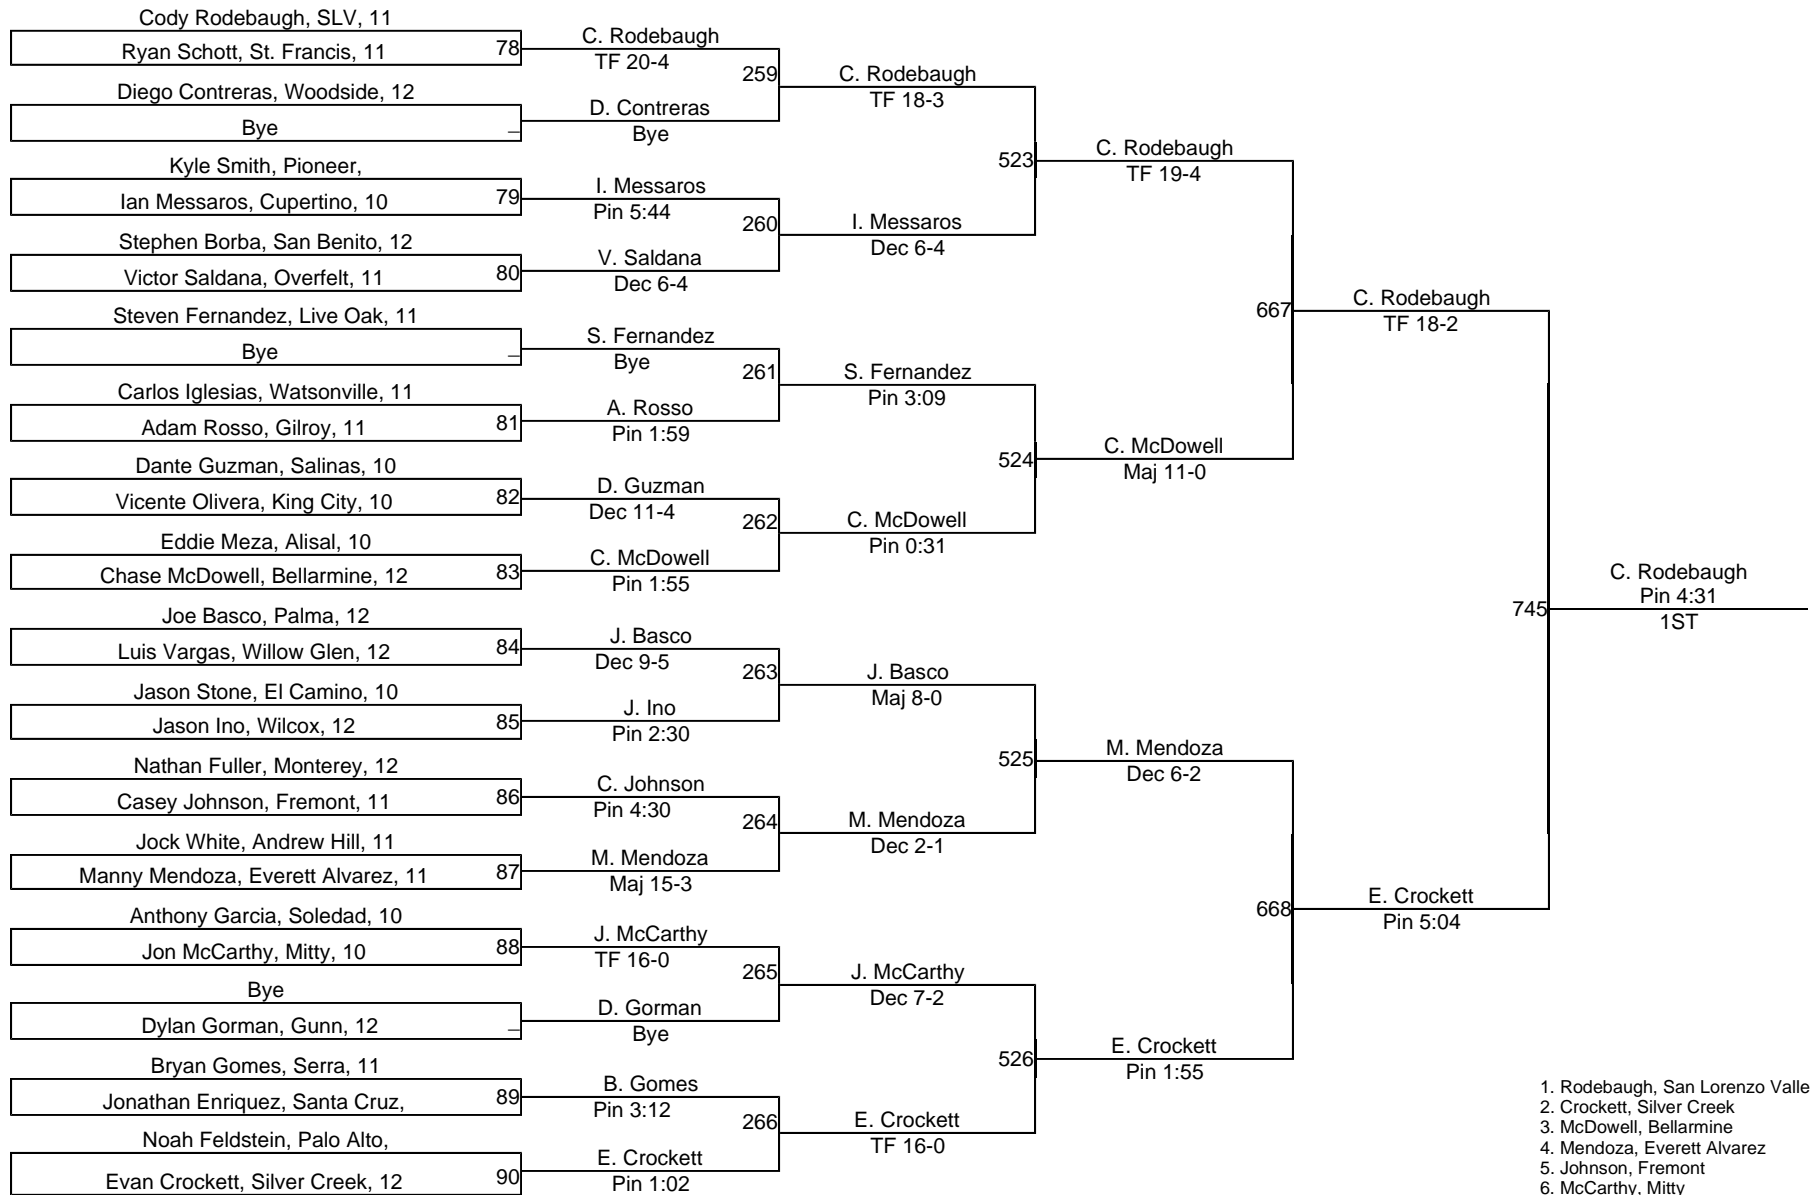

2009 Central Coast Section (CCS)

1. Rodebaugh, San Lorenzo Valley
2. Crockett, Silver Creek
3. McDowell, Bellarmine
4. Mendoza, Everett Alvarez
5. Johnson, Fremont
6. McCarthy, Mitty