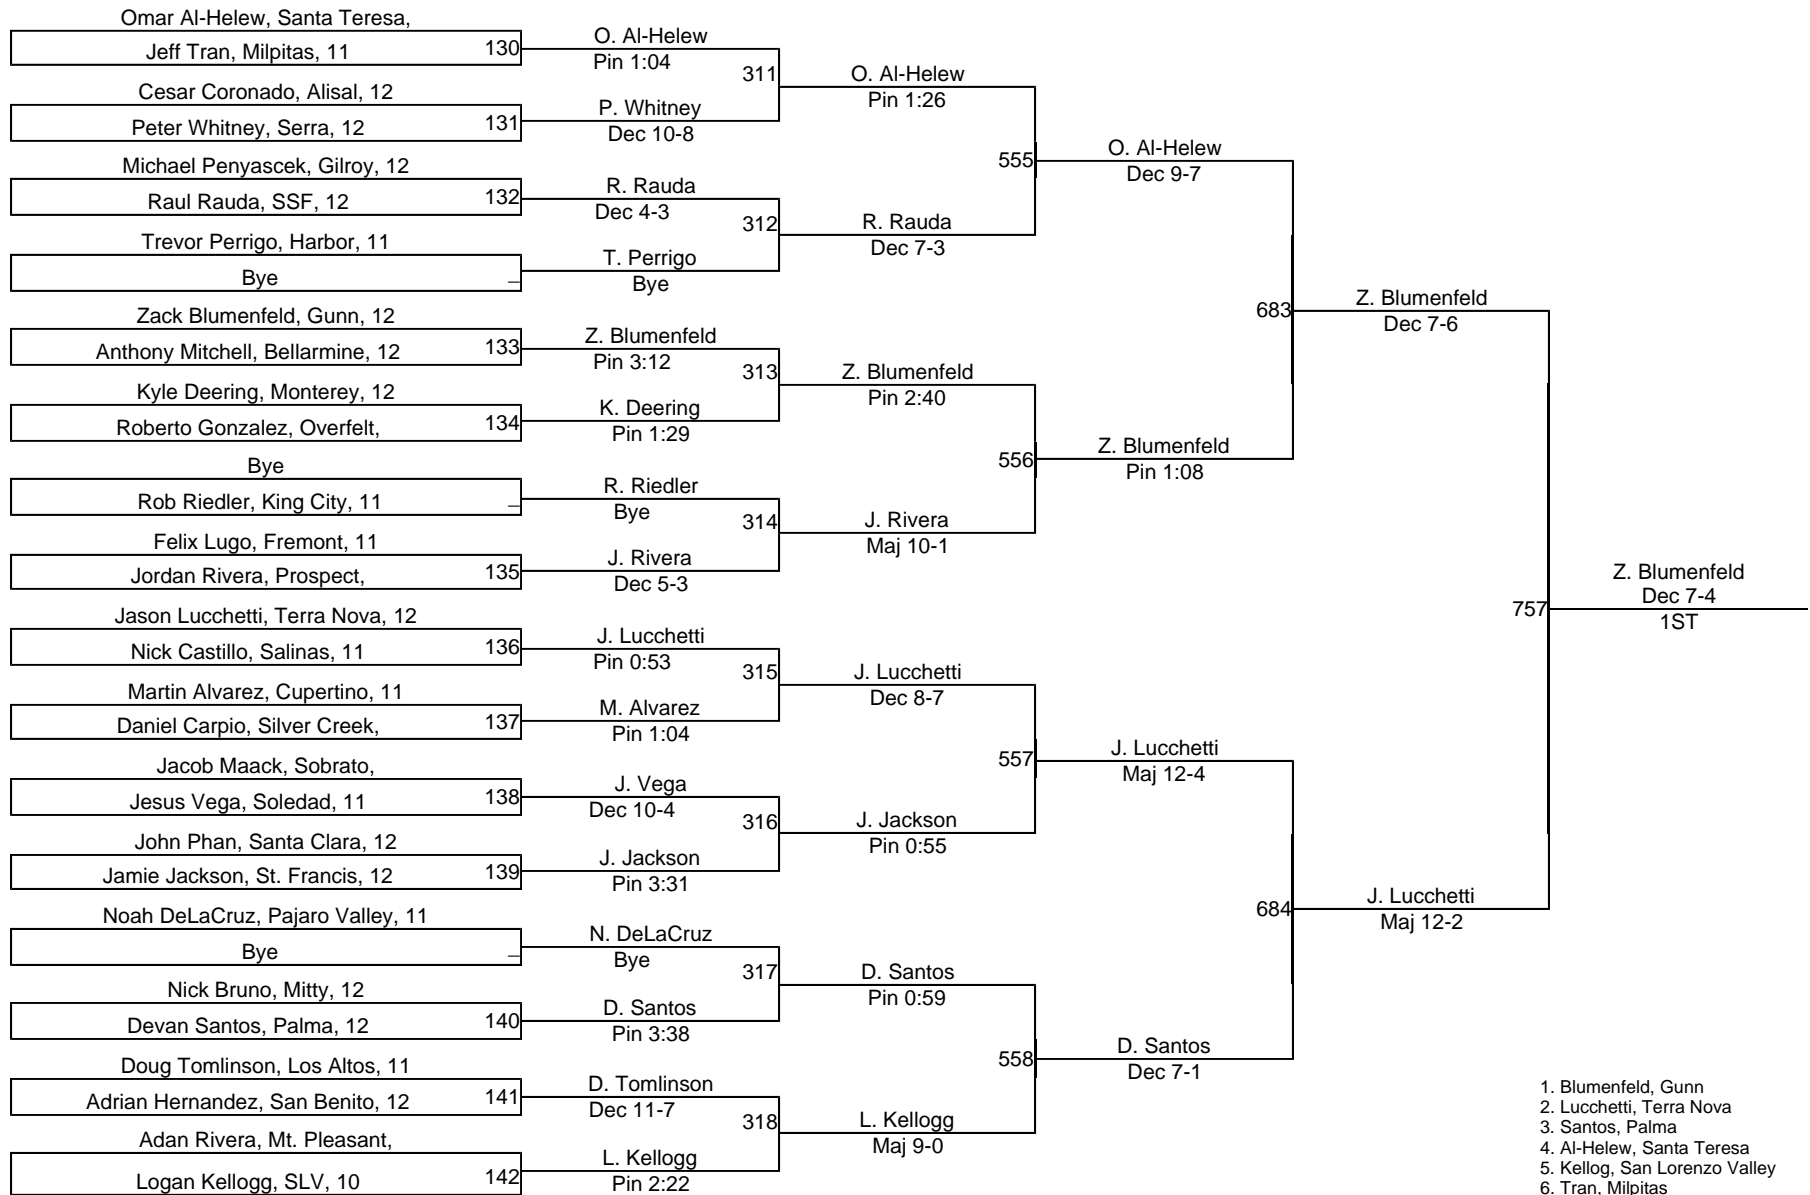

2009 Central Coast Section (CCS)