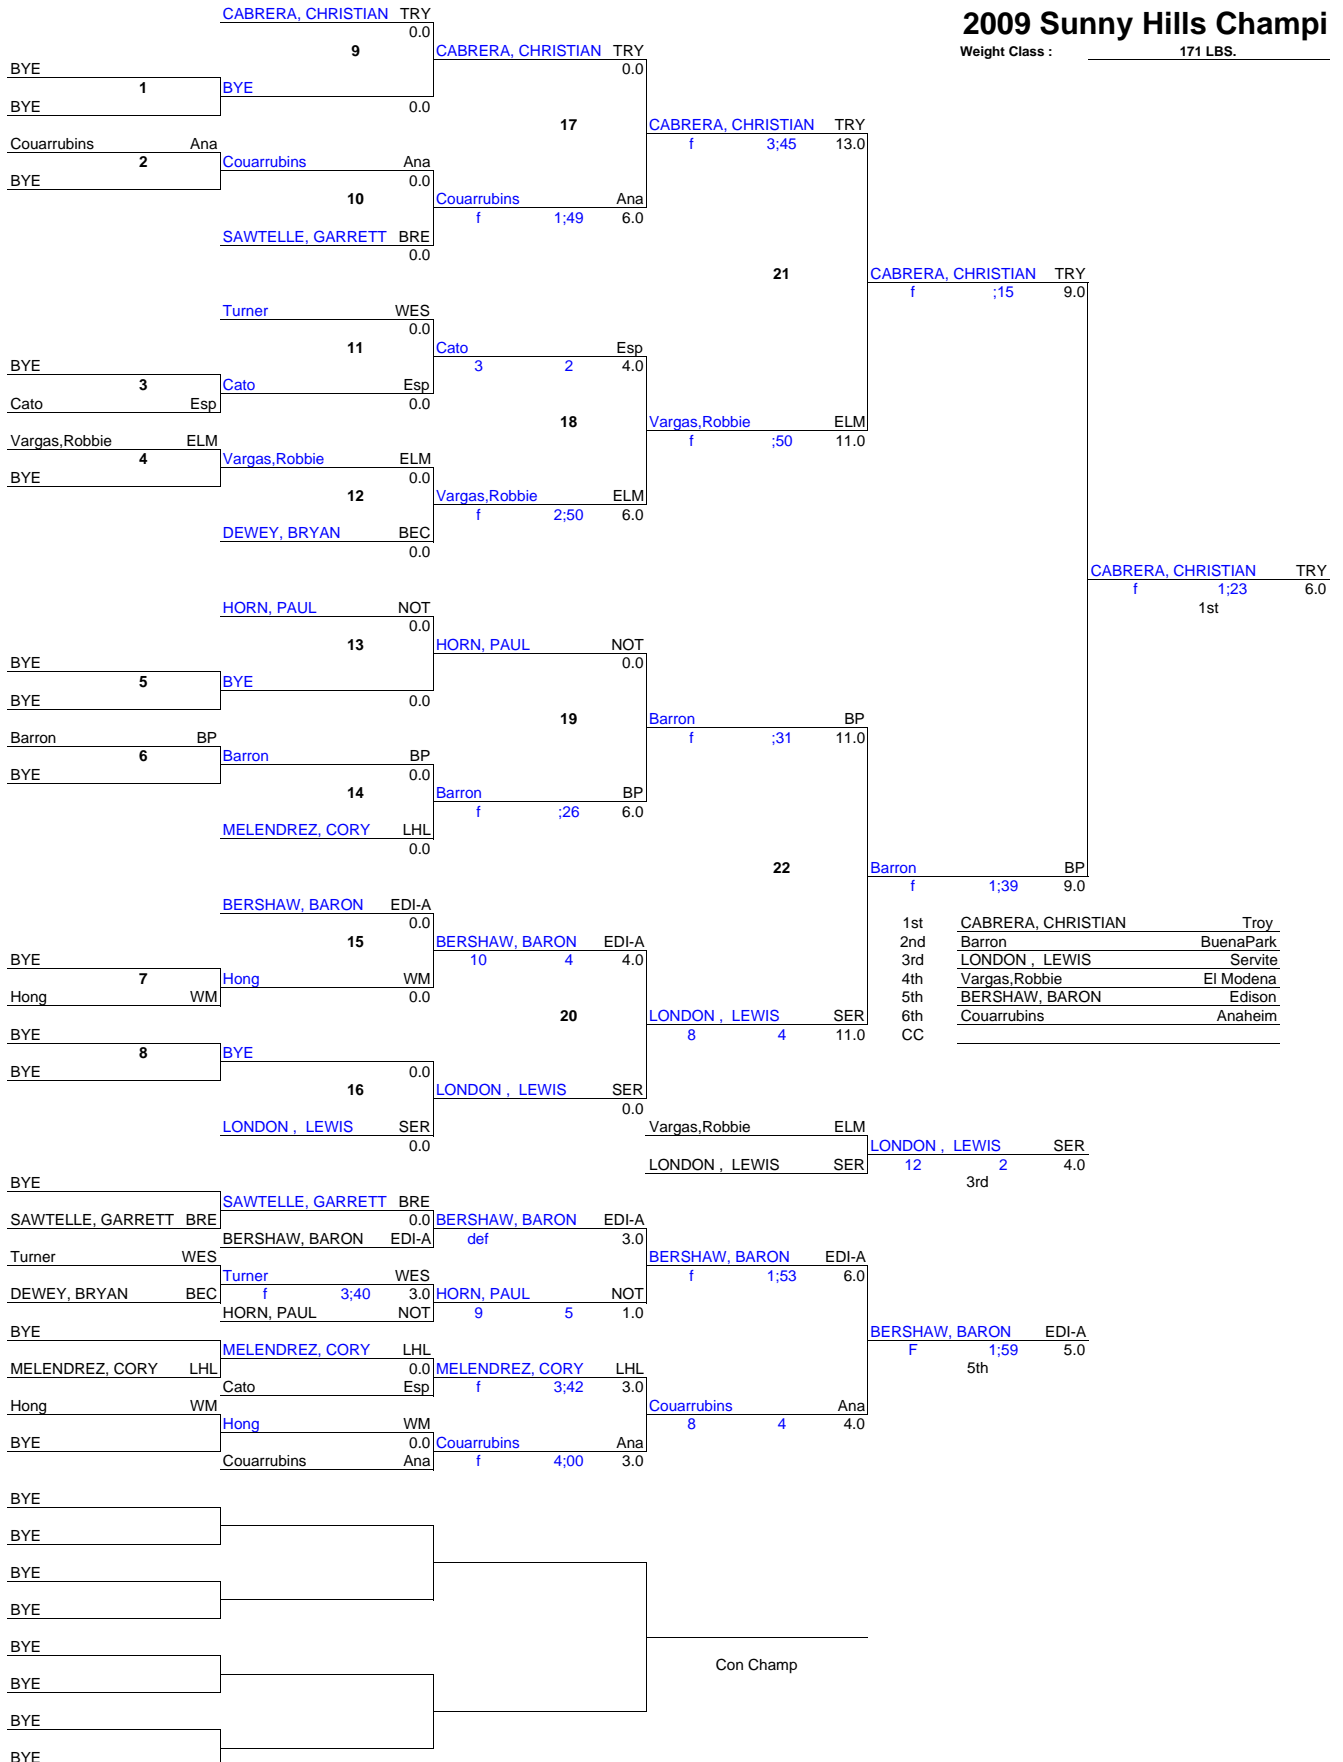

2009 Sunny Hills Champi

Weight Class : 171 LBS.

2009 Sunny Hills Champi

Weight Class : 189 LBS.

Weight Class	Weight	Rank	Name	Team	Weight Class	Weight	Rank	Name	Team
Alonzo	1	Ana	Alonzo	Ana	Alonzo	17	Ana	Alonzo	Ana
Hoff	2	BP	Hoff	BP	Hoff	18	CDM	Hoff	BP
Laphar	3	Irv	Laphar	Irv	Laphar	19	AnaB	Laphar	Irv
BYE	4		BYE		BYE	20	Ana	BYE	
BYE	5		BYE		BYE	21	Full	BYE	
BYE	6		BYE		BYE	22	CYP	BYE	
BYE	7		BYE		BYE	23	CYP	BYE	
BYE	8		BYE		BYE	24	CYP	BYE	
BYE	9		BYE		BYE	25	CYP	BYE	
BYE	10		BYE		BYE	26	CYP	BYE	
BYE	11		BYE		BYE	27	CYP	BYE	
BYE	12		BYE		BYE	28	CYP	BYE	
BYE	13		BYE		BYE	29	CYP	BYE	
BYE	14		BYE		BYE	30	CYP	BYE	
BYE	15		BYE		BYE	31	CYP	BYE	
BYE	16		BYE		BYE	32	CYP	BYE	
BYE	17		BYE		BYE	33	CYP	BYE	
BYE	18		BYE		BYE	34	CYP	BYE	
BYE	19		BYE		BYE	35	CYP	BYE	
BYE	20		BYE		BYE	36	CYP	BYE	
BYE	21		BYE		BYE	37	CYP	BYE	
BYE	22		BYE		BYE	38	CYP	BYE	
BYE	23		BYE		BYE	39	CYP	BYE	
BYE	24		BYE		BYE	40	CYP	BYE	
BYE	25		BYE		BYE	41	CYP	BYE	
BYE	26		BYE		BYE	42	CYP	BYE	
BYE	27		BYE		BYE	43	CYP	BYE	
BYE	28		BYE		BYE	44	CYP	BYE	
BYE	29		BYE		BYE	45	CYP	BYE	
BYE	30		BYE		BYE	46	CYP	BYE	
BYE	31		BYE		BYE	47	CYP	BYE	
BYE	32		BYE		BYE	48	CYP	BYE	
BYE	33		BYE		BYE	49	CYP	BYE	
BYE	34		BYE		BYE	50	CYP	BYE	
BYE	35		BYE		BYE	51	CYP	BYE	
BYE	36		BYE		BYE	52	CYP	BYE	
BYE	37		BYE		BYE	53	CYP	BYE	
BYE	38		BYE		BYE	54	CYP	BYE	
BYE	39		BYE		BYE	55	CYP	BYE	
BYE	40		BYE		BYE	56	CYP	BYE	
BYE	41		BYE		BYE	57	CYP	BYE	
BYE	42		BYE		BYE	58	CYP	BYE	
BYE	43		BYE		BYE	59	CYP	BYE	
BYE	44		BYE		BYE	60	CYP	BYE	
BYE	45		BYE		BYE	61	CYP	BYE	
BYE	46		BYE		BYE	62	CYP	BYE	
BYE	47		BYE		BYE	63	CYP	BYE	
BYE	48		BYE		BYE	64	CYP	BYE	
BYE	49		BYE		BYE	65	CYP	BYE	
BYE	50		BYE		BYE	66	CYP	BYE	
BYE	51		BYE		BYE	67	CYP	BYE	
BYE	52		BYE		BYE	68	CYP	BYE	
BYE	53		BYE		BYE	69	CYP	BYE	
BYE	54		BYE		BYE	70	CYP	BYE	
BYE	55		BYE		BYE	71	CYP	BYE	
BYE	56		BYE		BYE	72	CYP	BYE	
BYE	57		BYE		BYE	73	CYP	BYE	
BYE	58		BYE		BYE	74	CYP	BYE	
BYE	59		BYE		BYE	75	CYP	BYE	
BYE	60		BYE		BYE	76	CYP	BYE	
BYE	61		BYE		BYE	77	CYP	BYE	
BYE	62		BYE		BYE	78	CYP	BYE	
BYE	63		BYE		BYE	79	CYP	BYE	
BYE	64		BYE		BYE	80	CYP	BYE	
BYE	65		BYE		BYE	81	CYP	BYE	
BYE	66		BYE		BYE	82	CYP	BYE	
BYE	67		BYE		BYE	83	CYP	BYE	
BYE	68		BYE		BYE	84	CYP	BYE	
BYE	69		BYE		BYE	85	CYP	BYE	
BYE	70		BYE		BYE	86	CYP	BYE	
BYE	71		BYE		BYE	87	CYP	BYE	
BYE	72		BYE		BYE	88	CYP	BYE	
BYE	73		BYE		BYE	89	CYP	BYE	
BYE	74		BYE		BYE	90	CYP	BYE	
BYE	75		BYE		BYE	91	CYP	BYE	
BYE	76		BYE		BYE	92	CYP	BYE	
BYE	77		BYE		BYE	93	CYP	BYE	
BYE	78		BYE		BYE	94	CYP	BYE	
BYE	79		BYE		BYE	95	CYP	BYE	
BYE	80		BYE		BYE	96	CYP	BYE	
BYE	81		BYE		BYE	97	CYP	BYE	
BYE	82		BYE		BYE	98	CYP	BYE	
BYE	83		BYE		BYE	99	CYP	BYE	
BYE	84		BYE		BYE	100	CYP	BYE