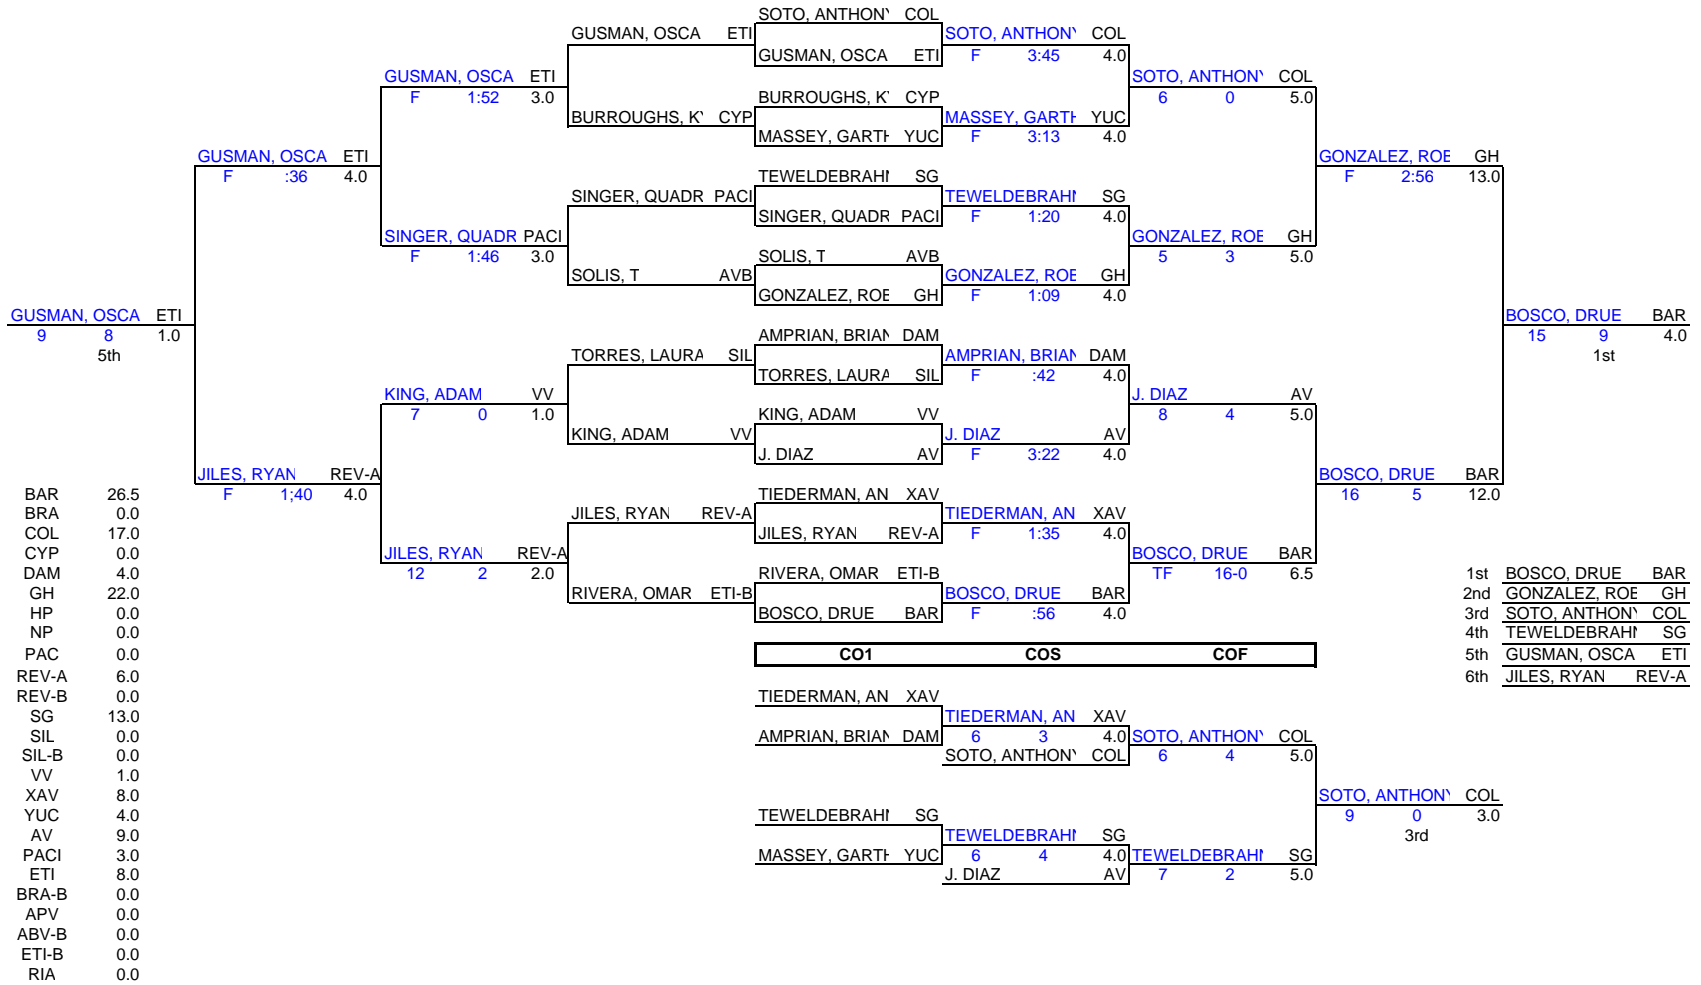

WBF	WBS	WB1	CH1	CH2	CHS	CHF