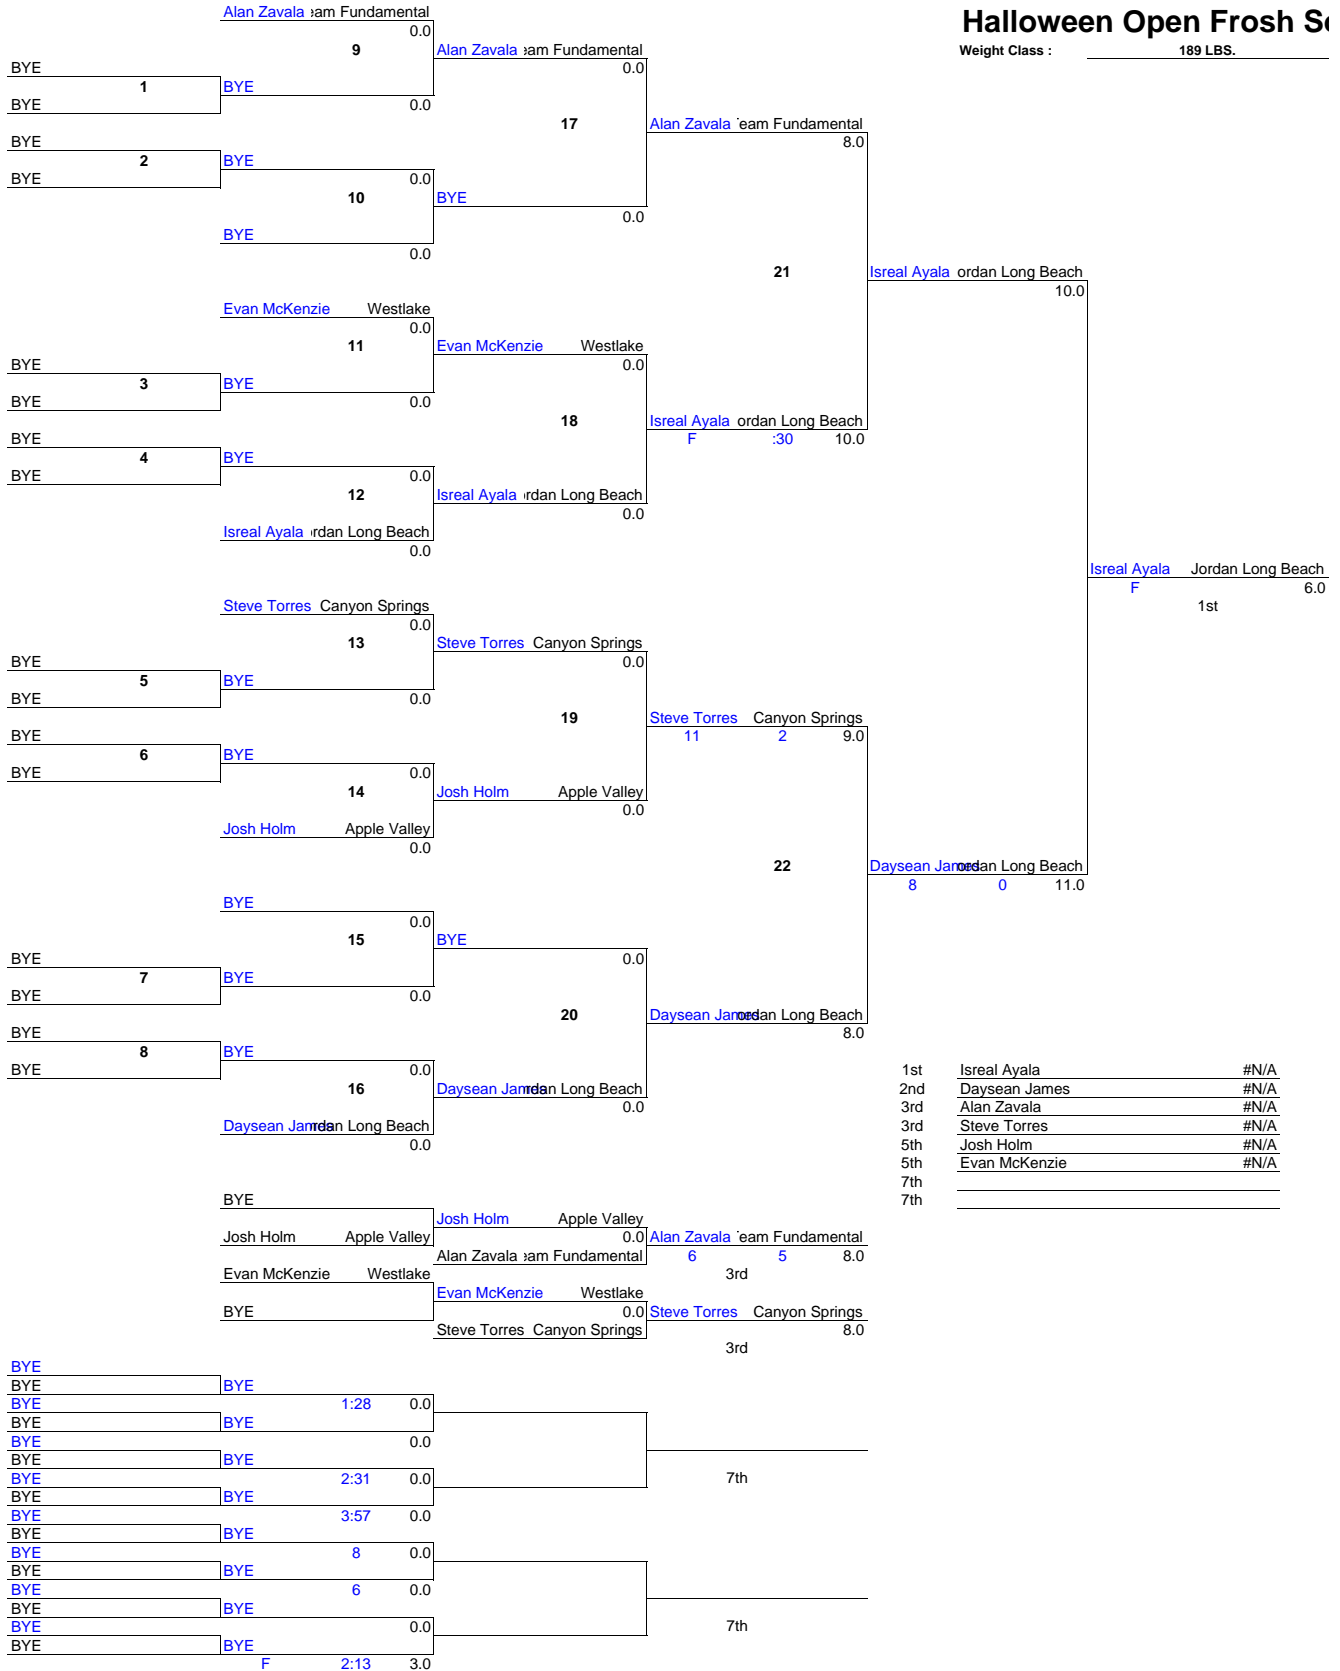

Halloween Open Frosh S

Weight Class : 189 LBS.