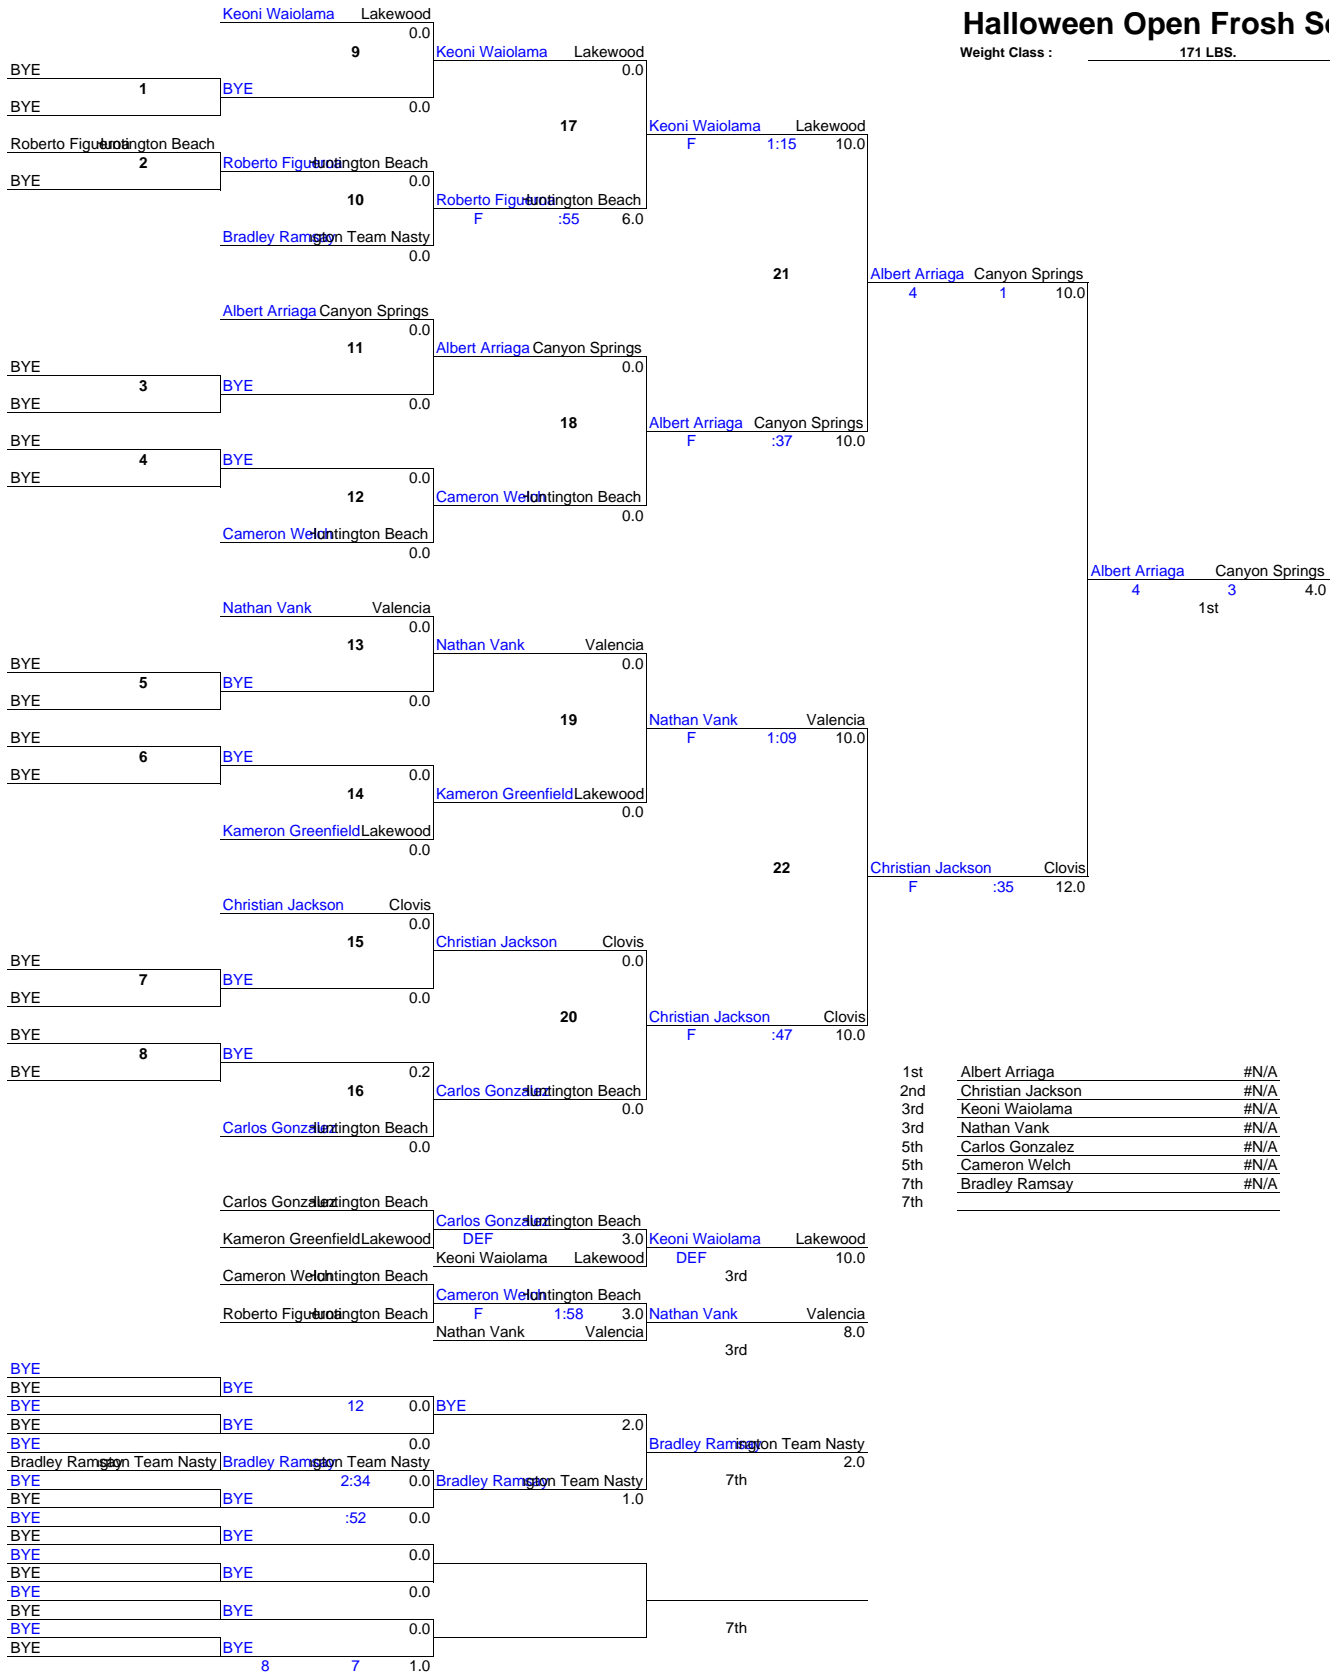

Halloween Open Frosh S

Weight Class : 171 LBS.