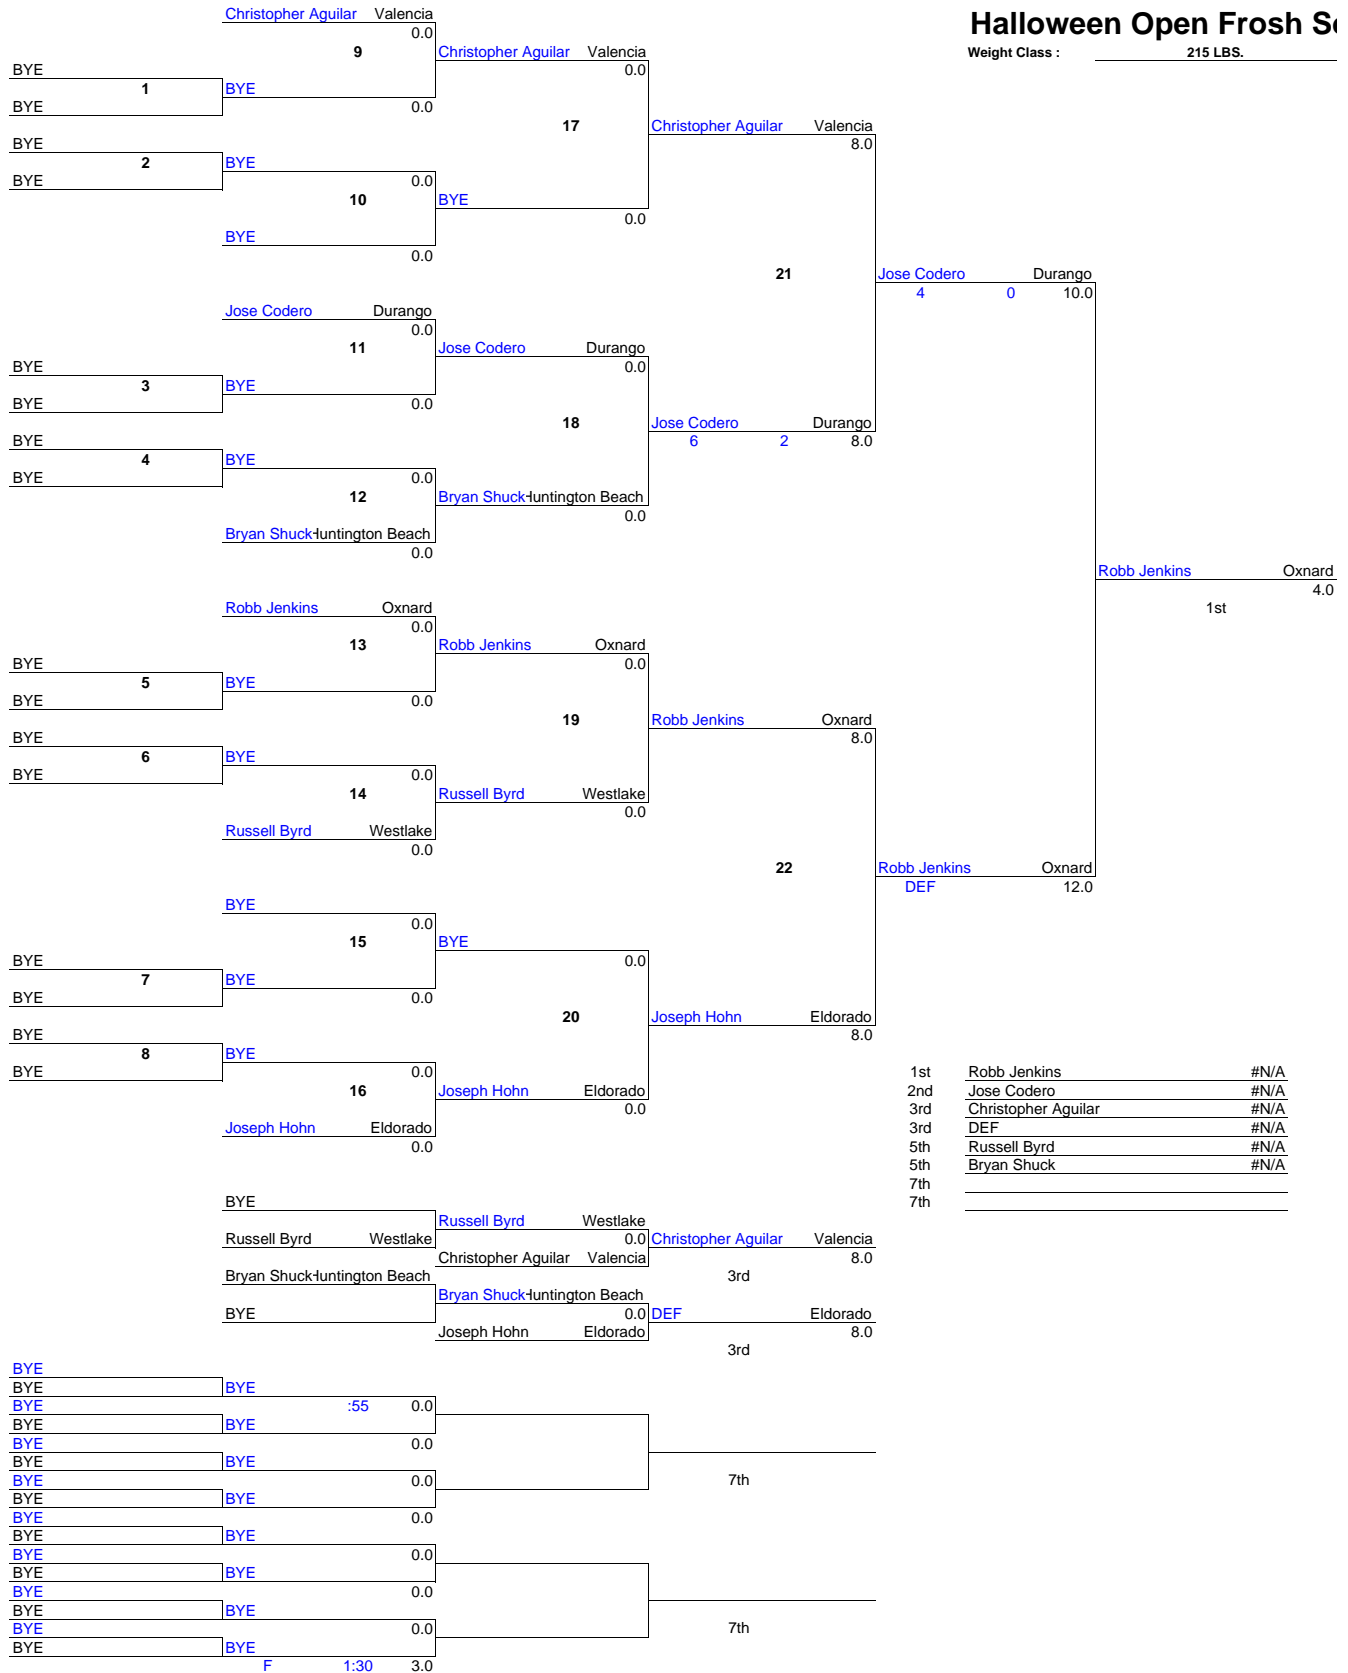

Halloween Open Frosh S

Weight Class : 215 LBS.