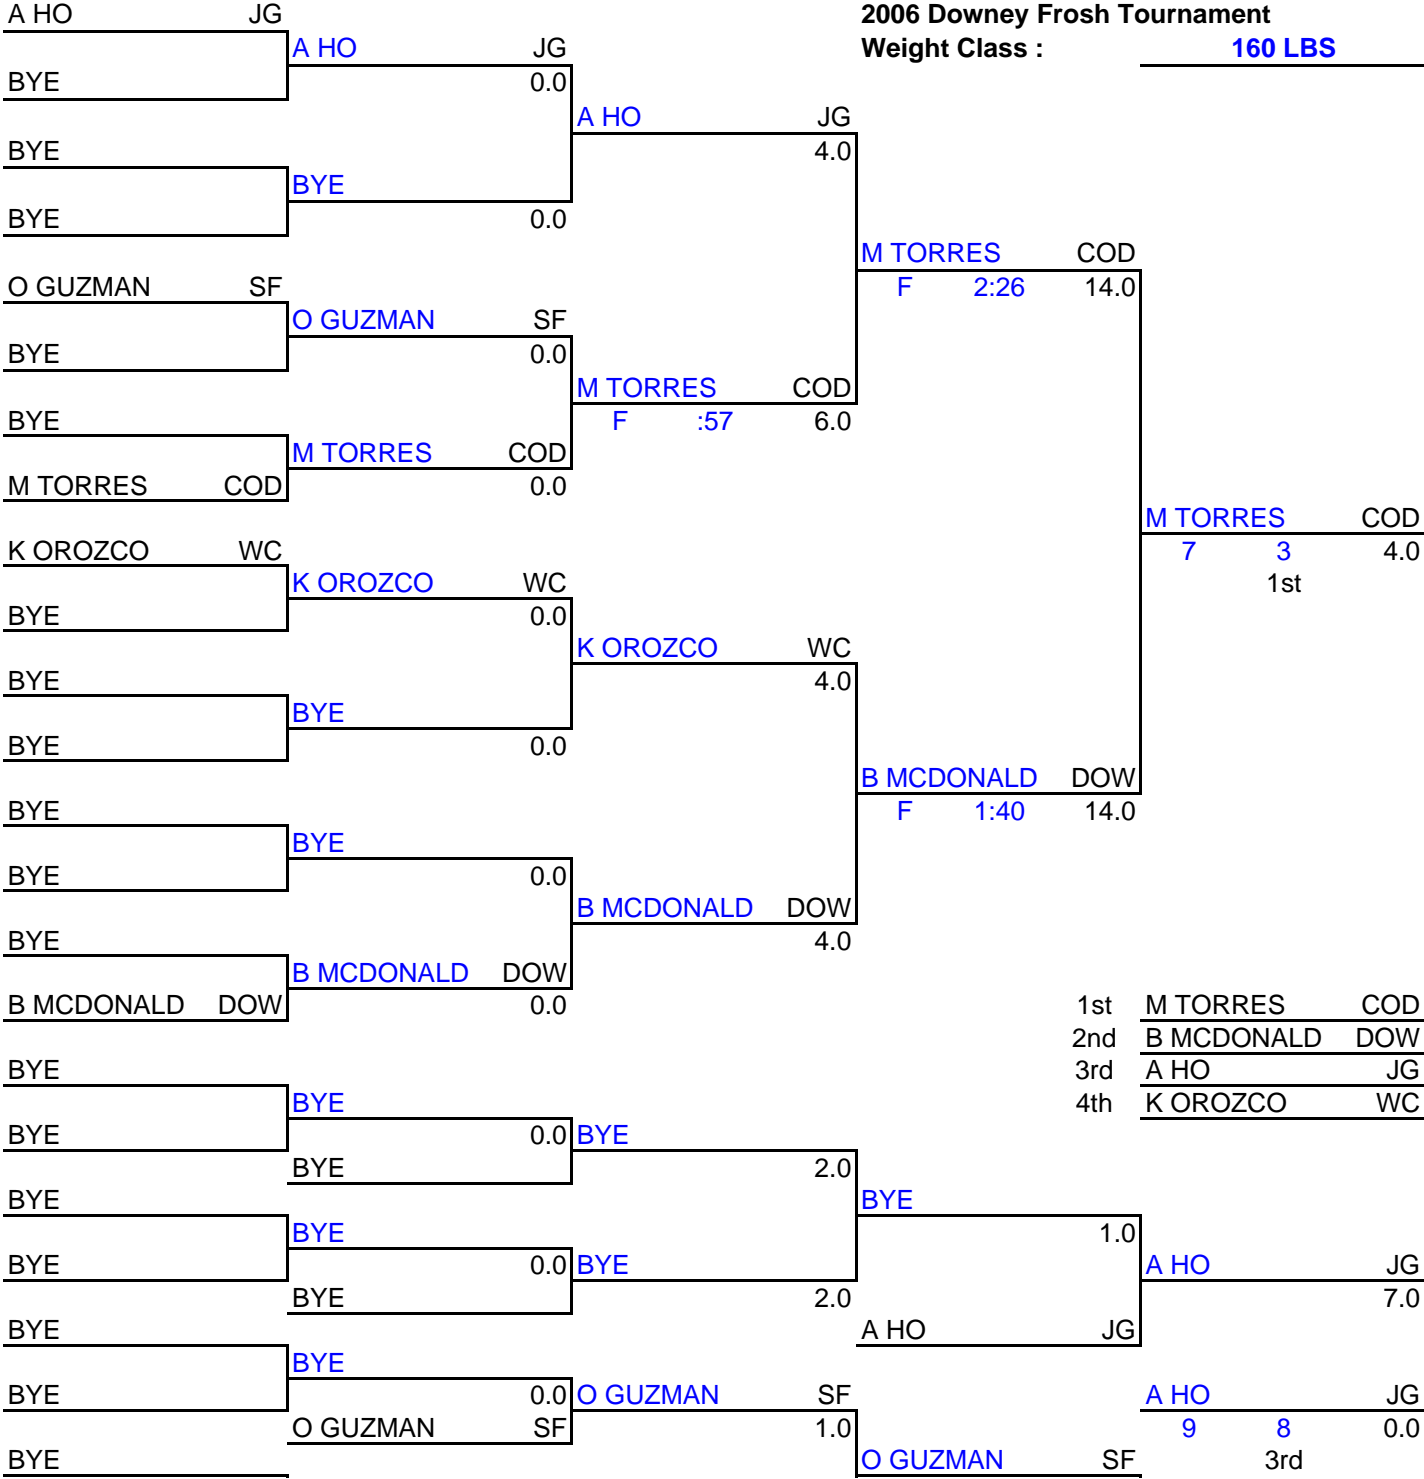

2006 Downey Frosh Tournament
Weight Class : 160 LBS