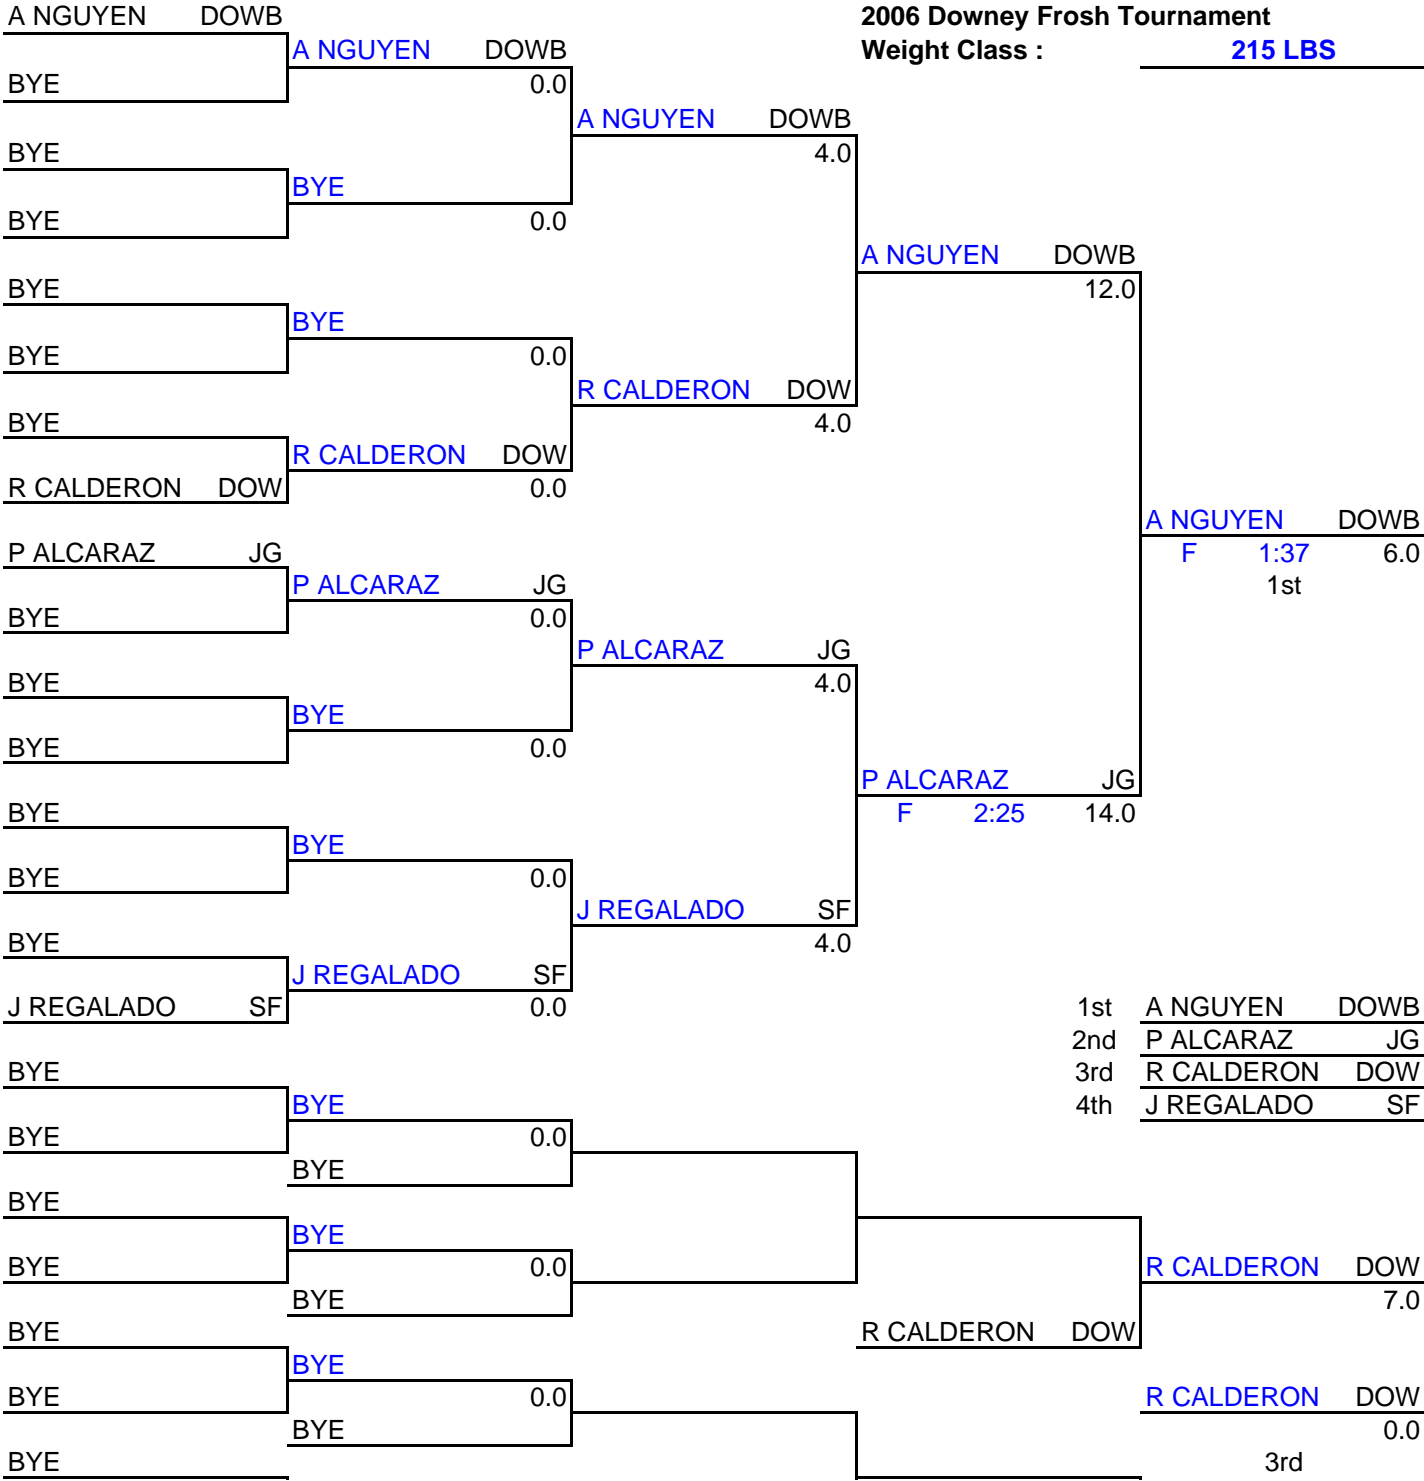

2006 Downey Frosh Tournament

Weight Class : 215 LBS

1st	A NGUYEN	DOWB
2nd	P ALCARAZ	JG
3rd	R CALDERON	DOW
4th	J REGALADO	SF