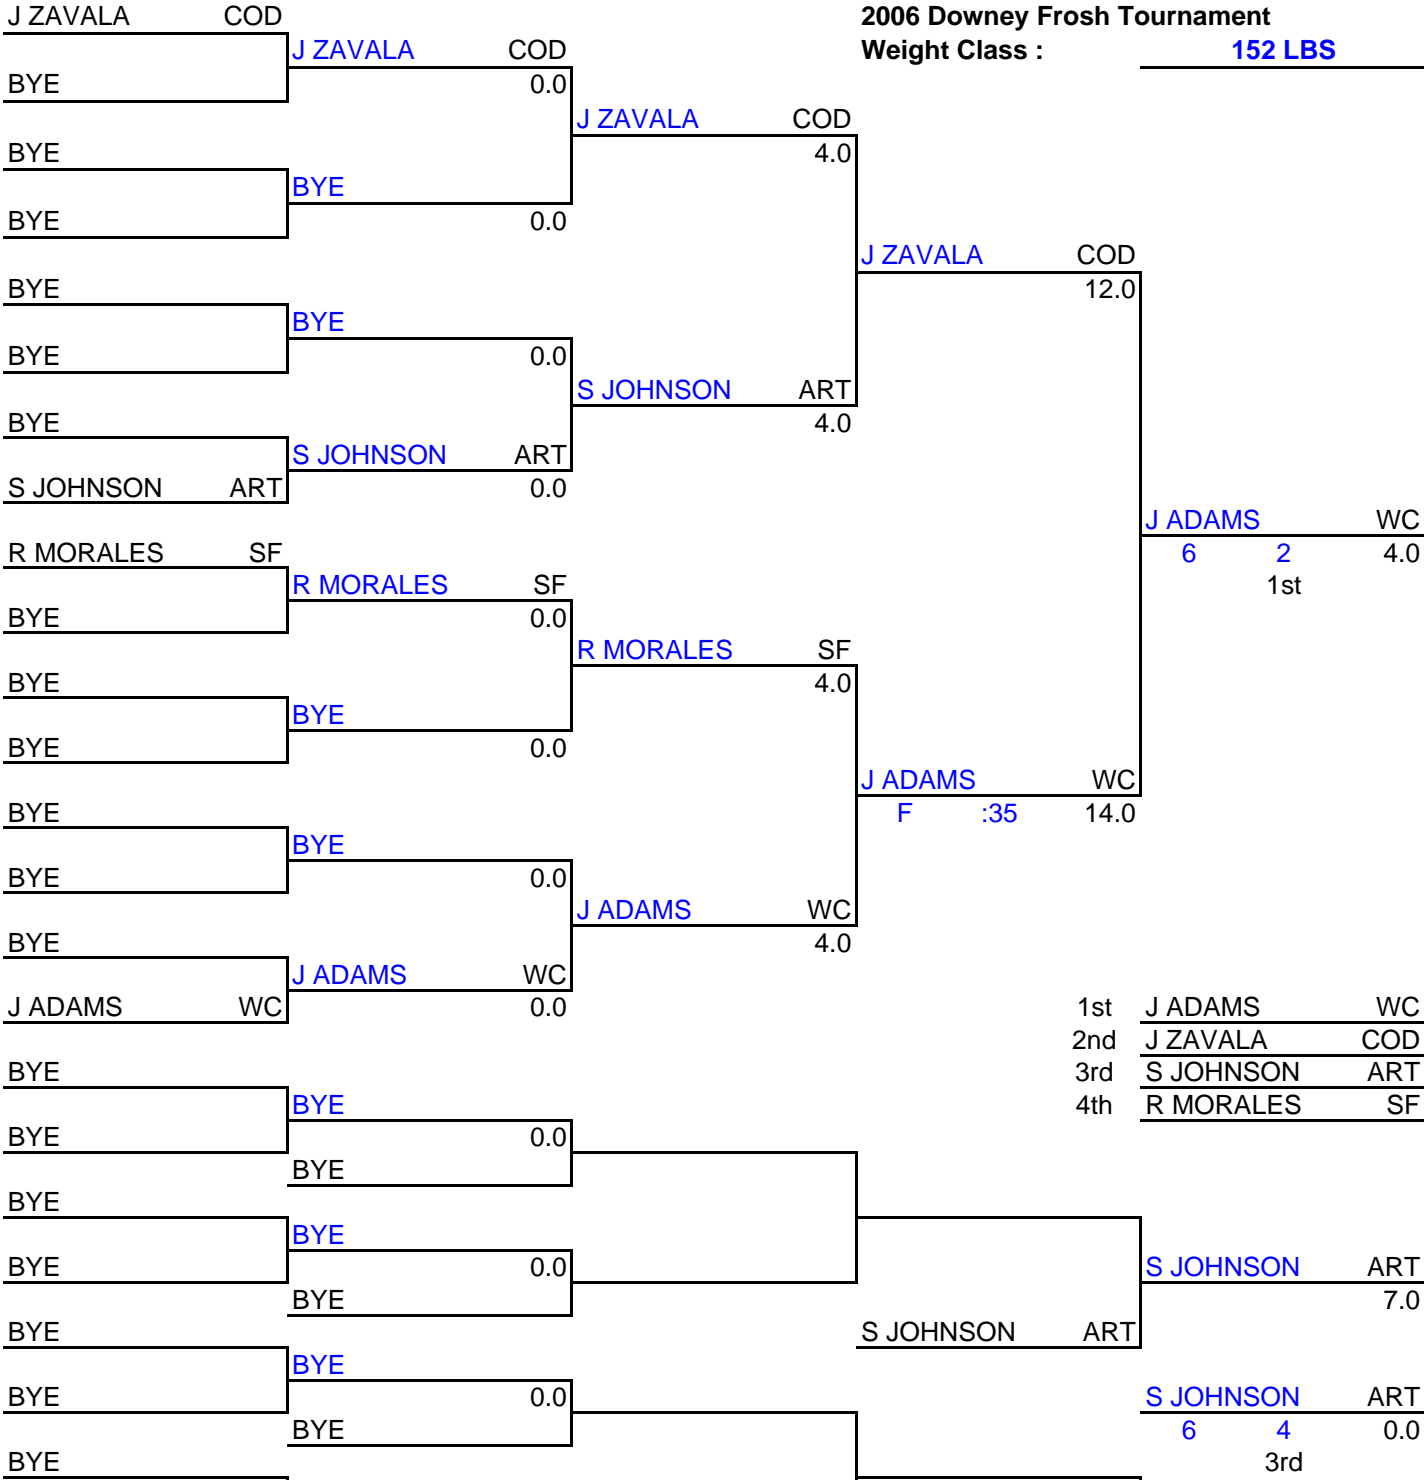

1st	A ROBLES	COD
2nd	D GARCIA	SJB
3rd	T PELLELA	JG
4th	N CORBIN	MF

2006 Downey Frosh Tournament
 Weight Class : 140 LBS

2006 Downey Frosh Tournament

Weight Class : 145 LBS

2006 Downey Frosh Tournament

Weight Class : 152 LBS