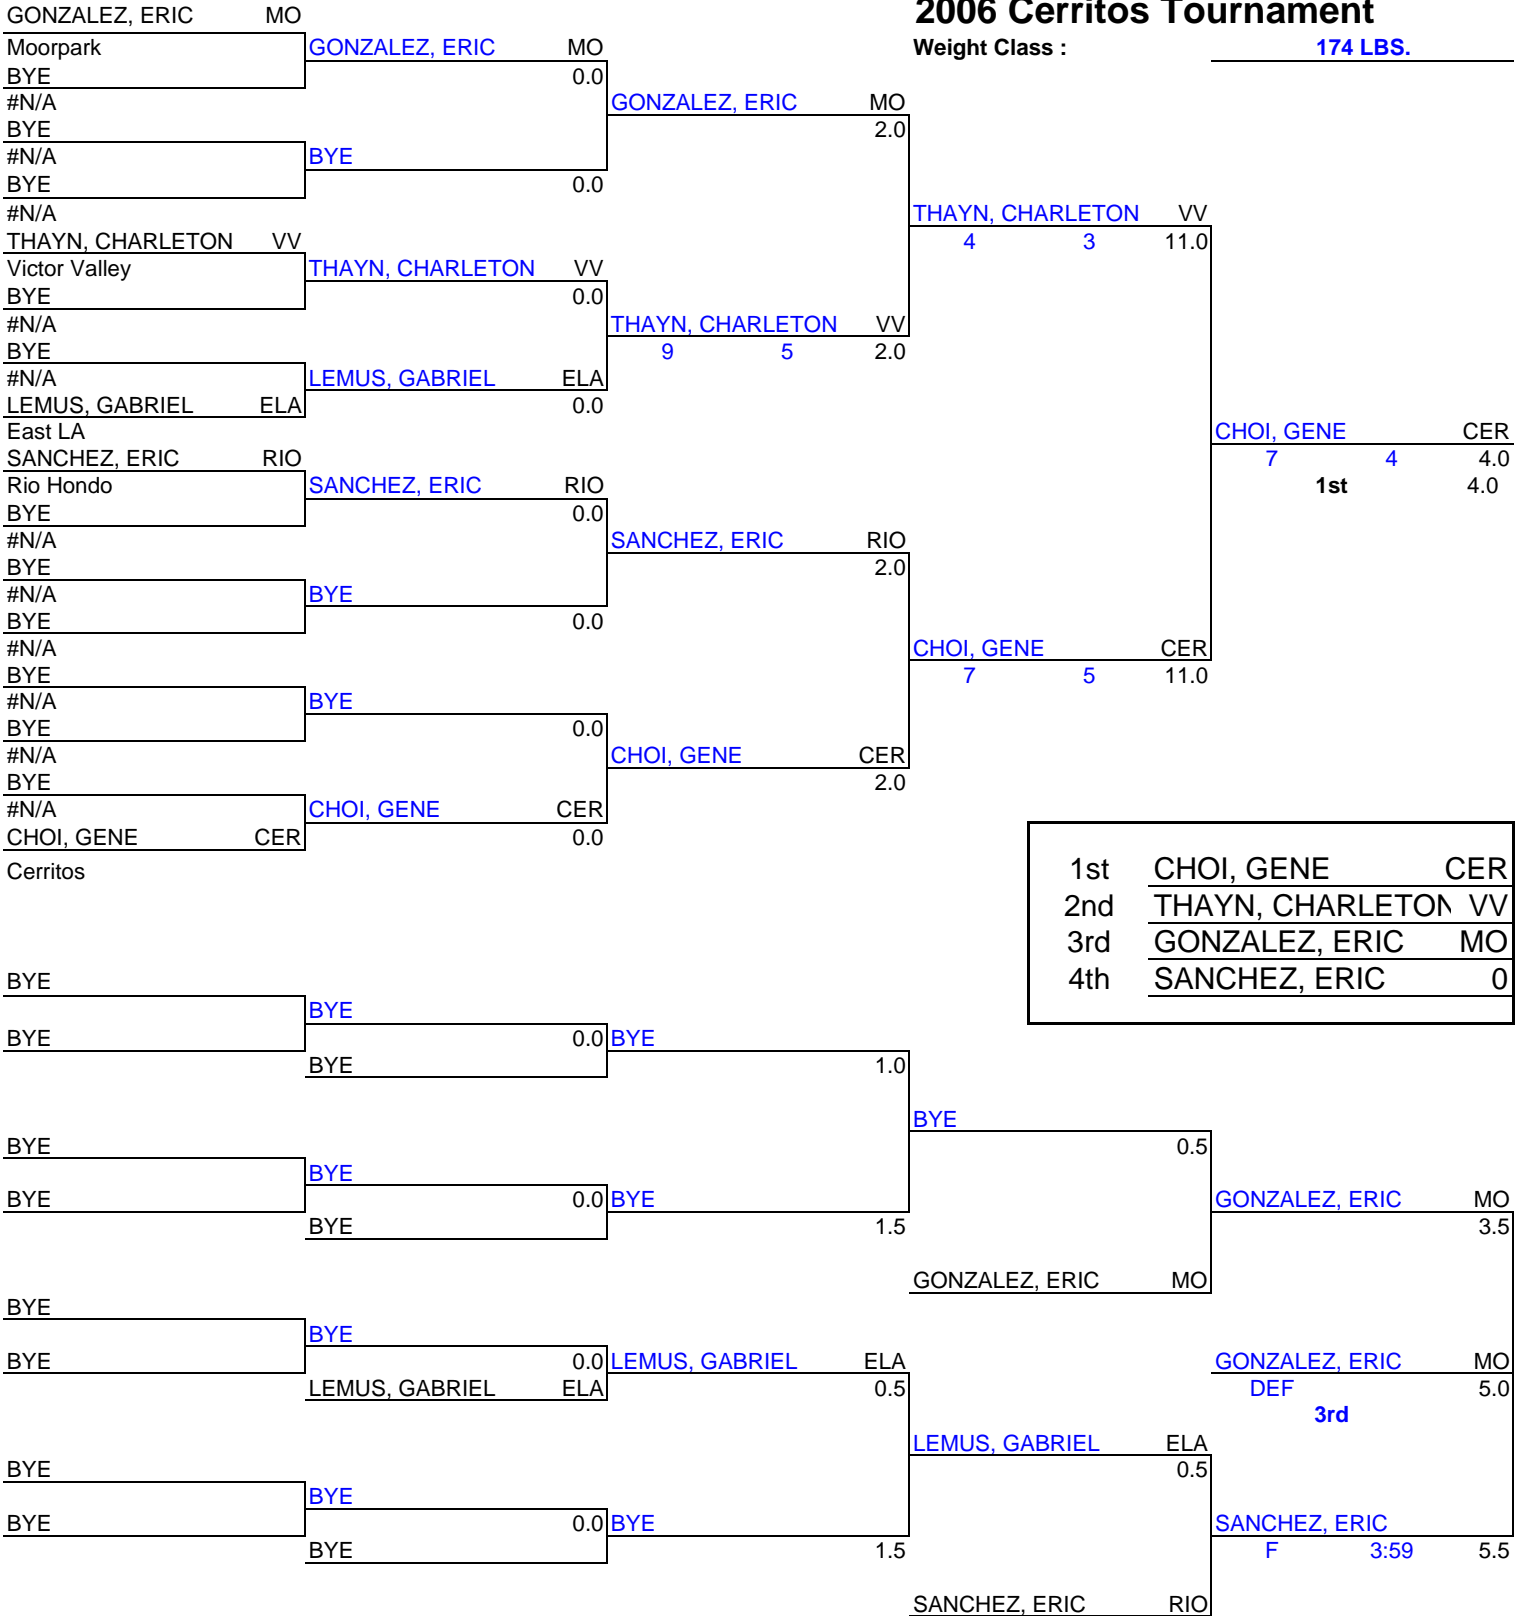

2006 Cerritos Tournament

Weight Class :

174 LBS.