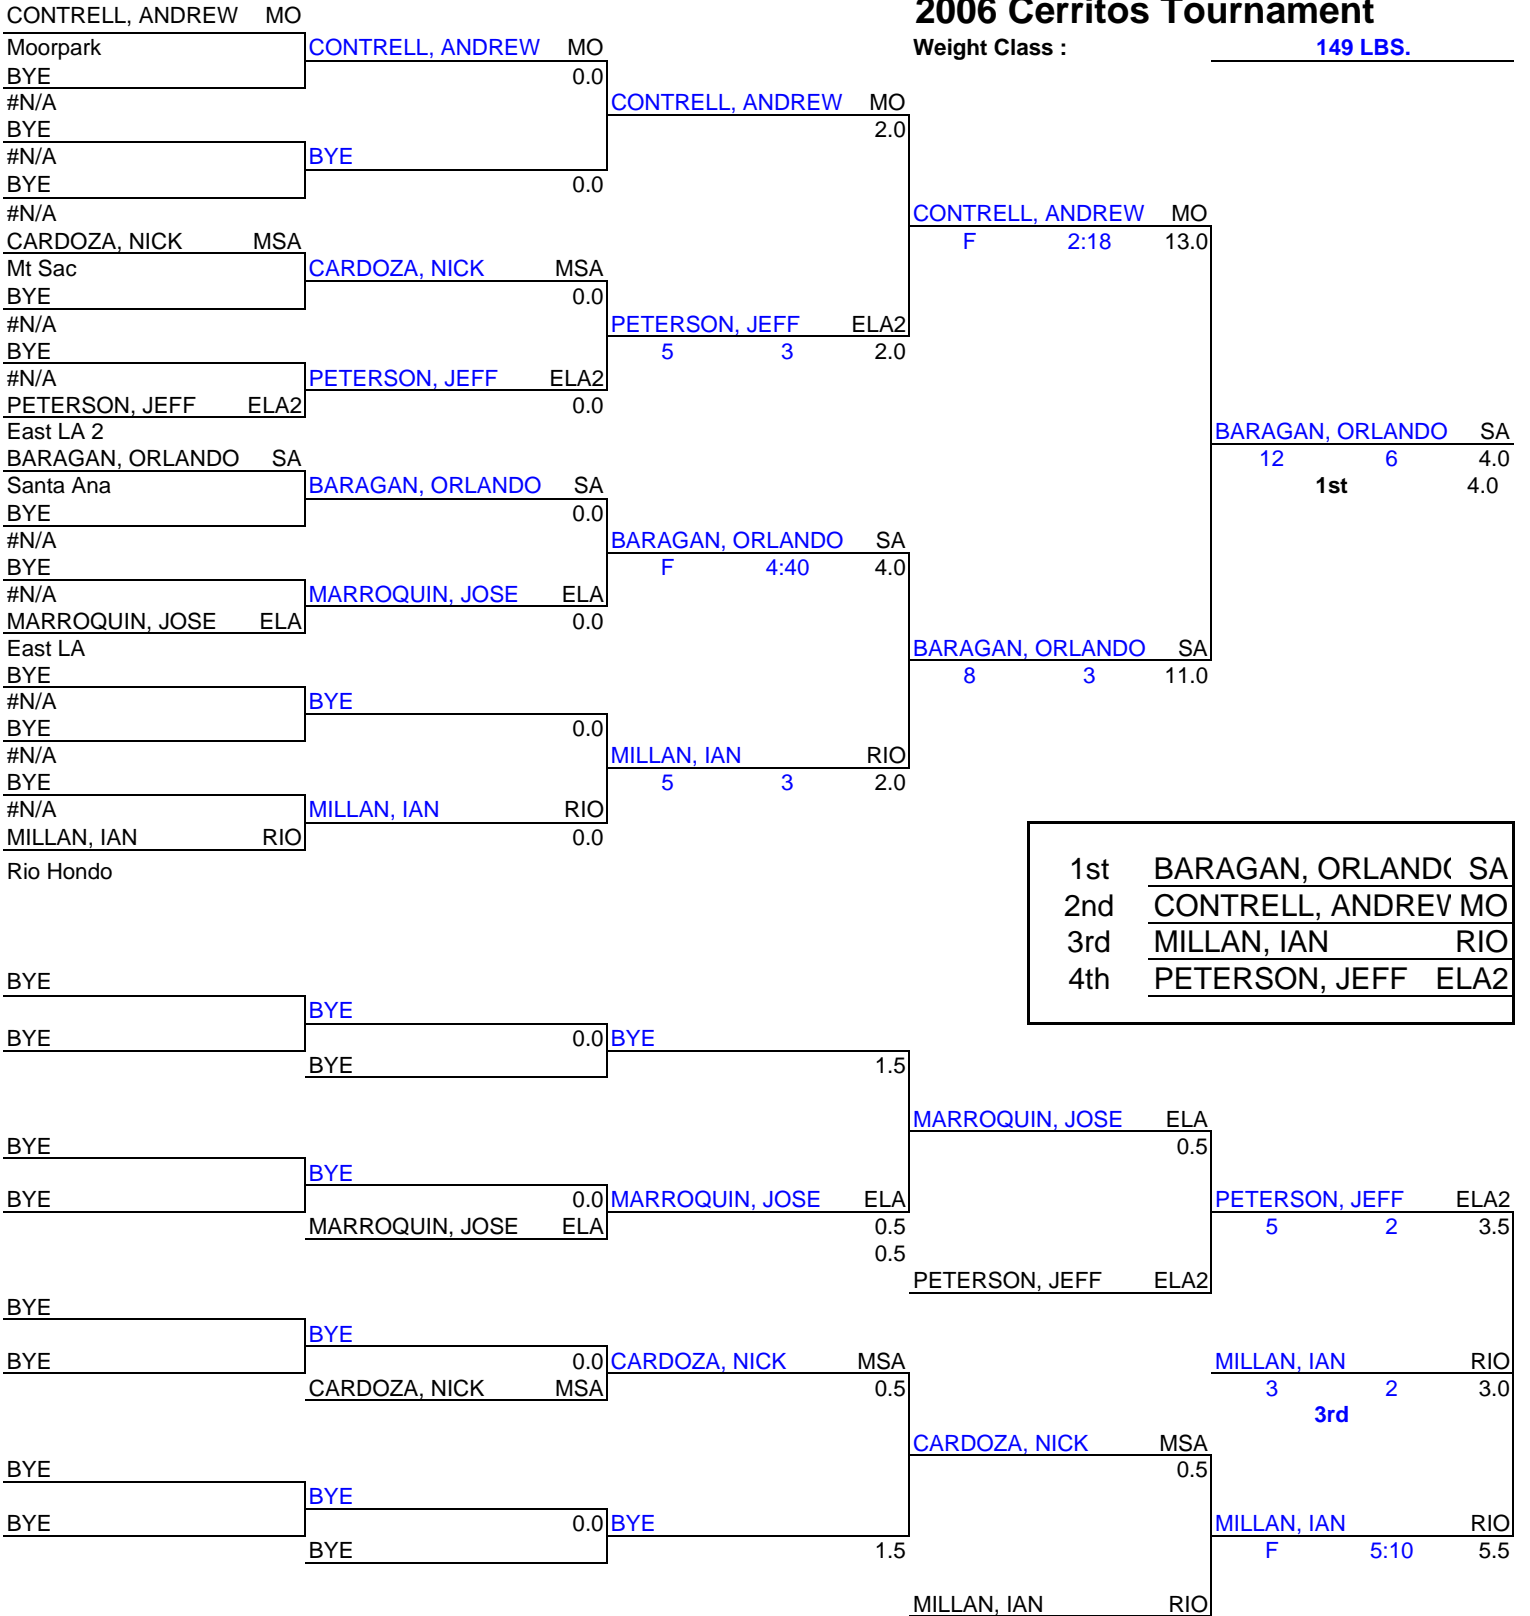

2006 Cerritos Tournament

Weight Class : 149 LBS.