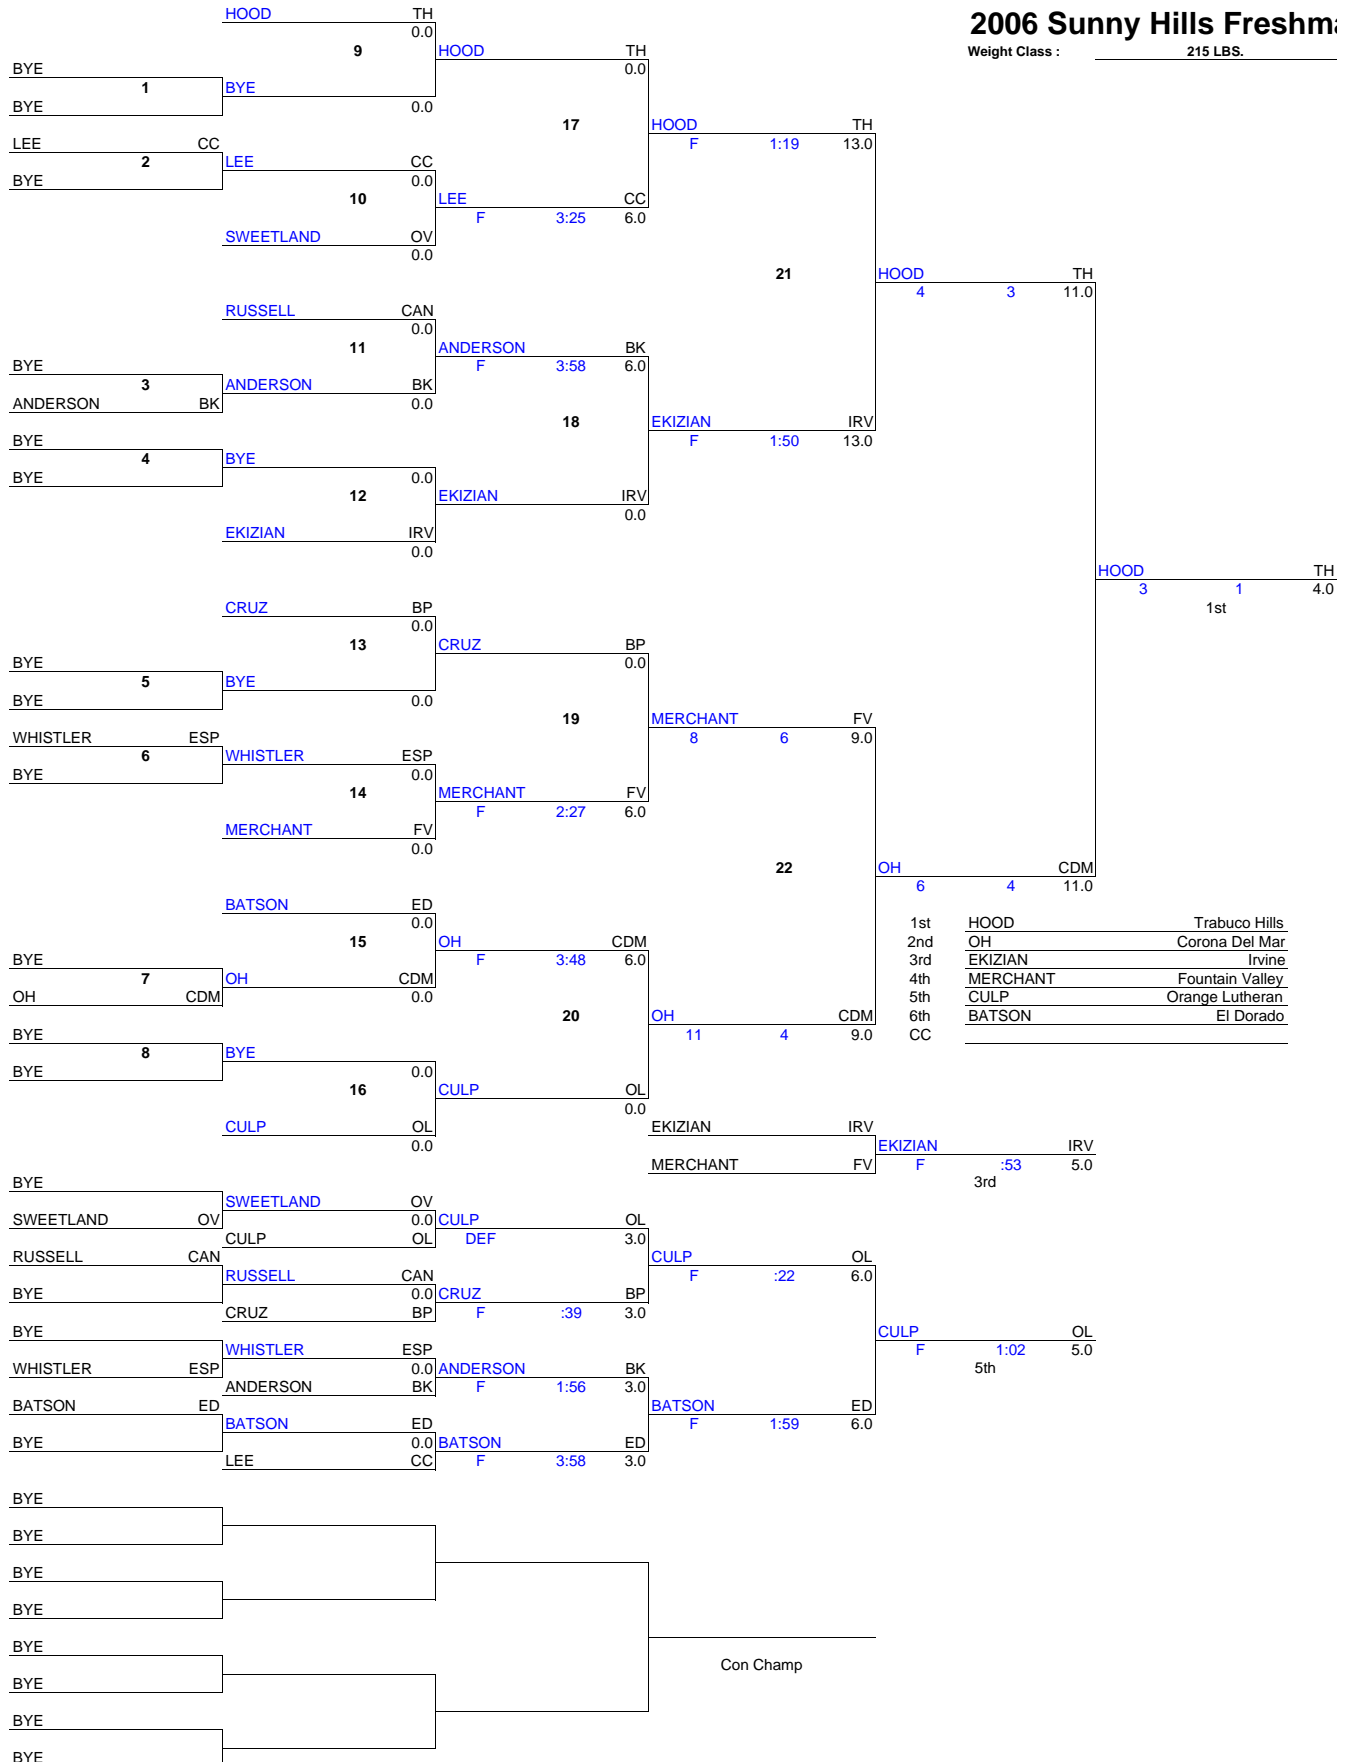

2006 Sunny Hills Freshman

Weight Class : 215 LBS.