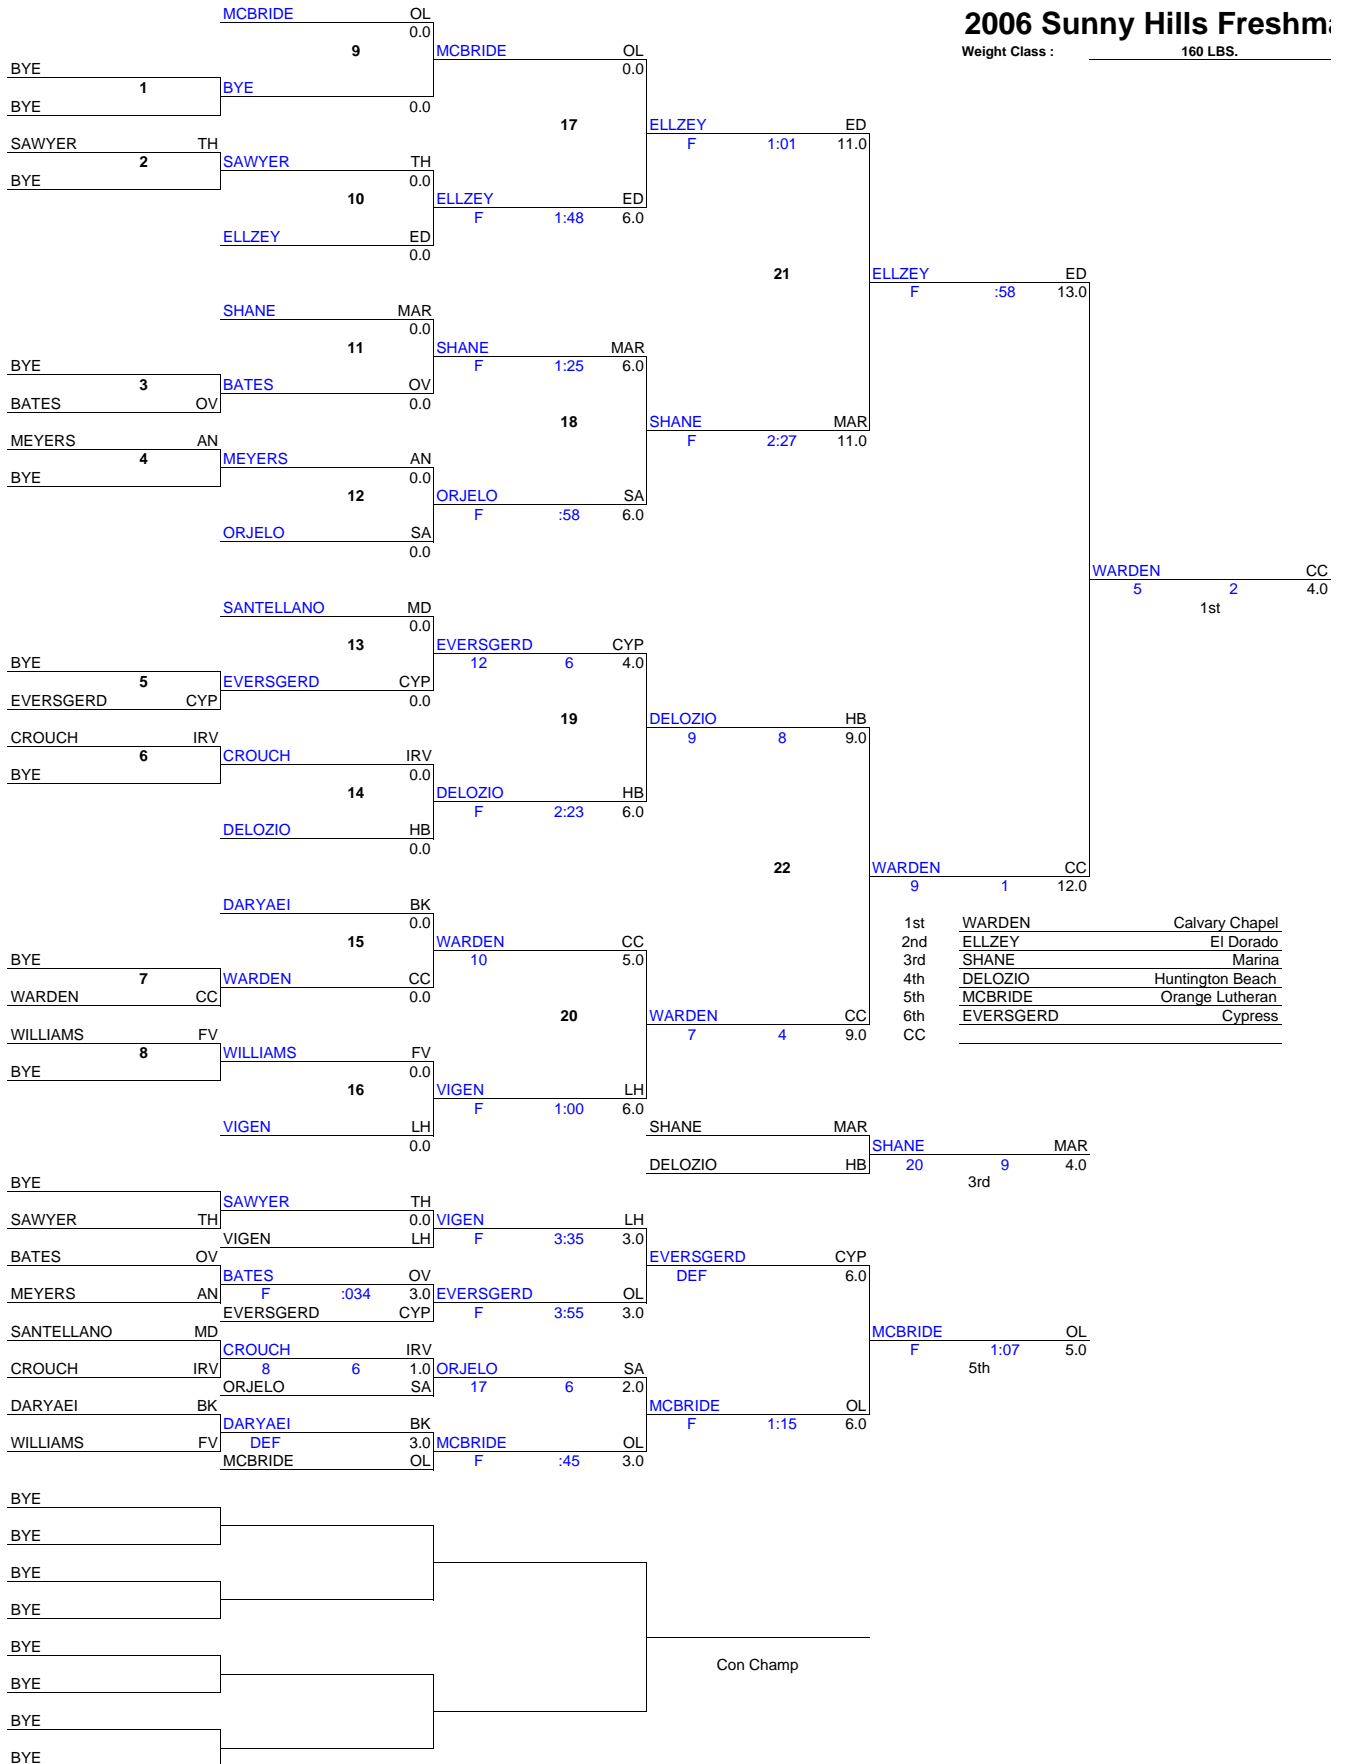

2006 Sunny Hills Freshman

Weight Class : 160 LBS.