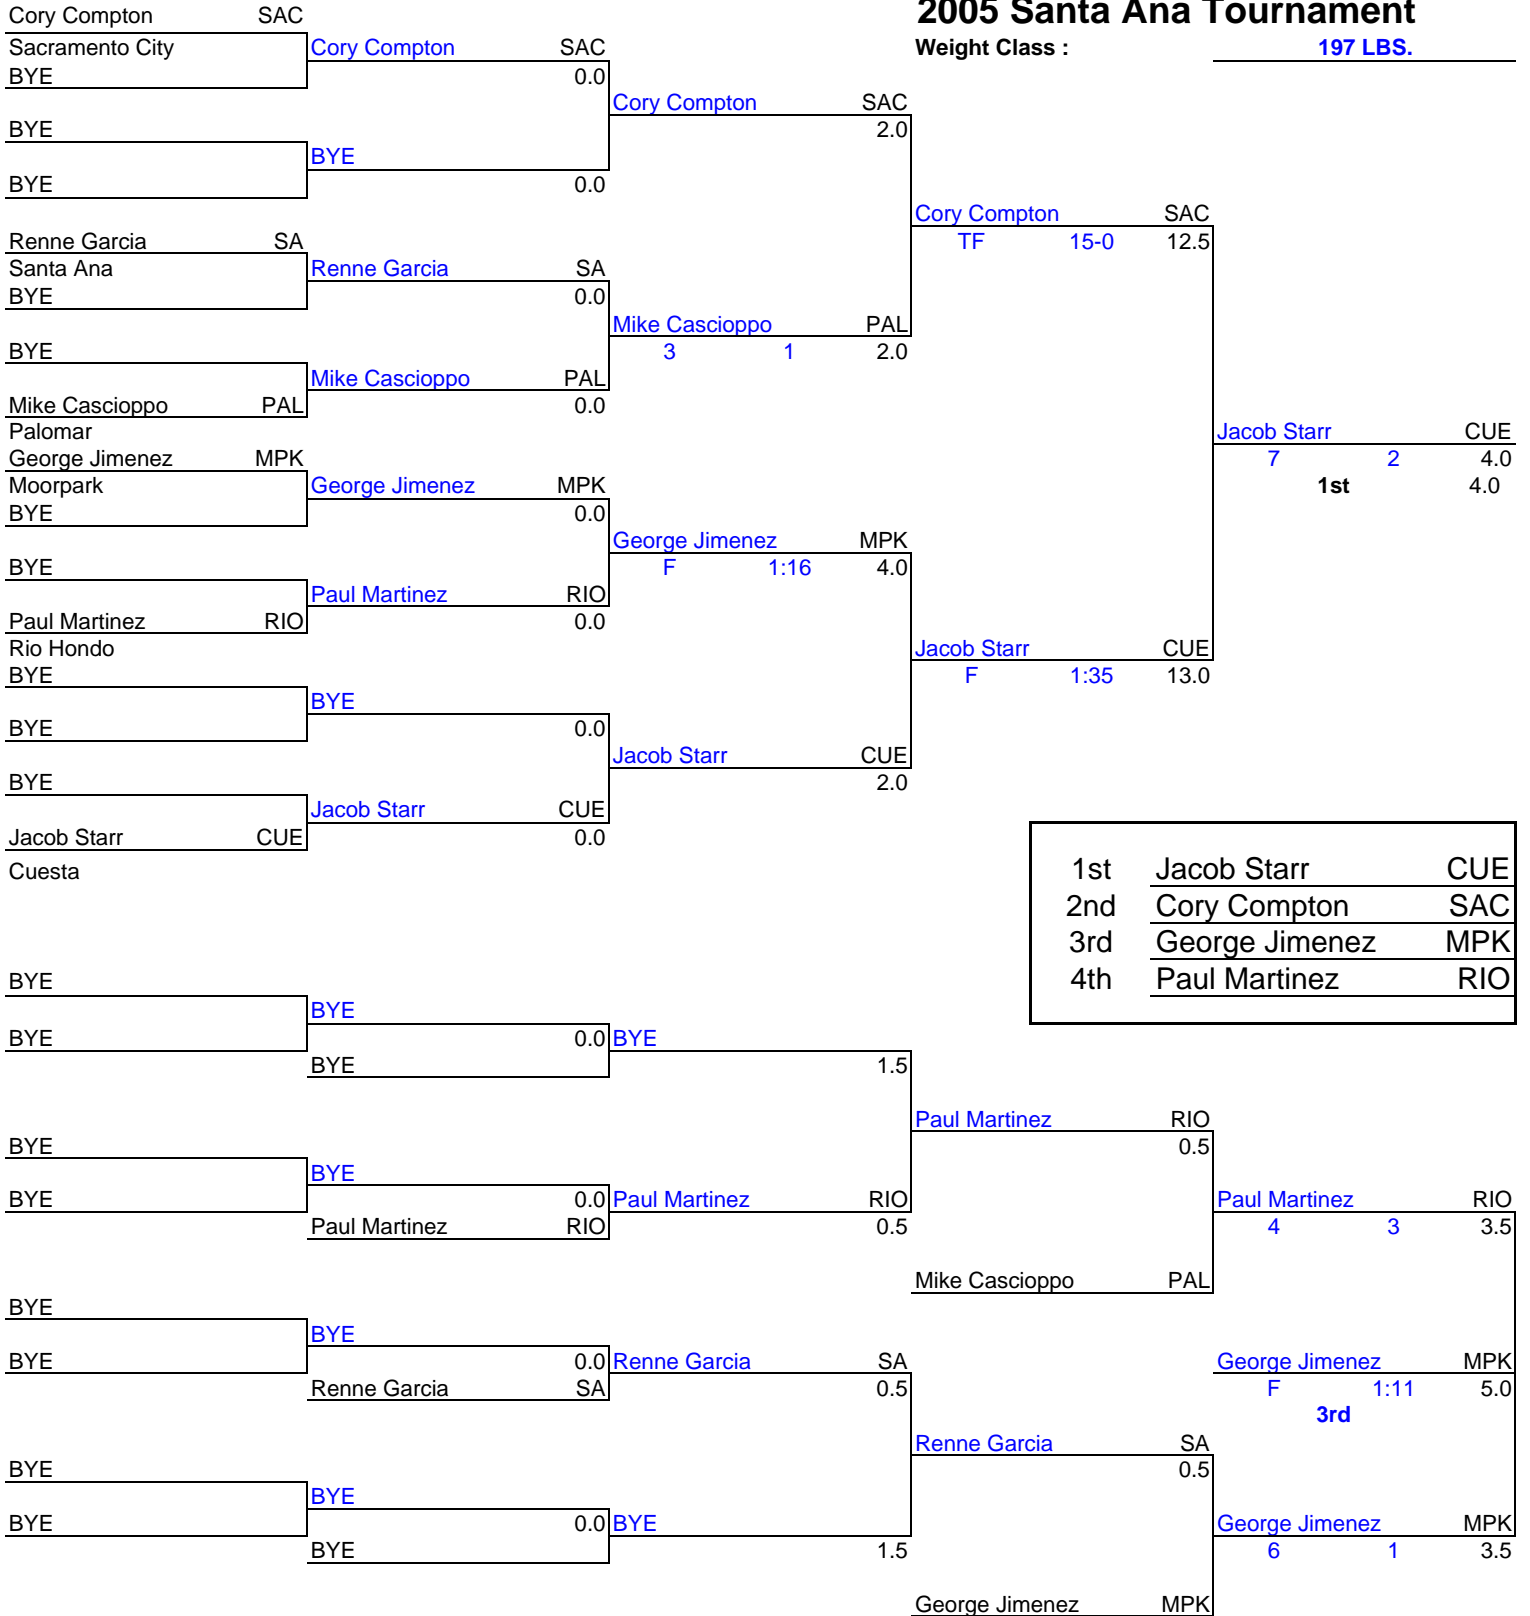

2005 Santa Ana Tournament

Weight Class :

197 LBS.