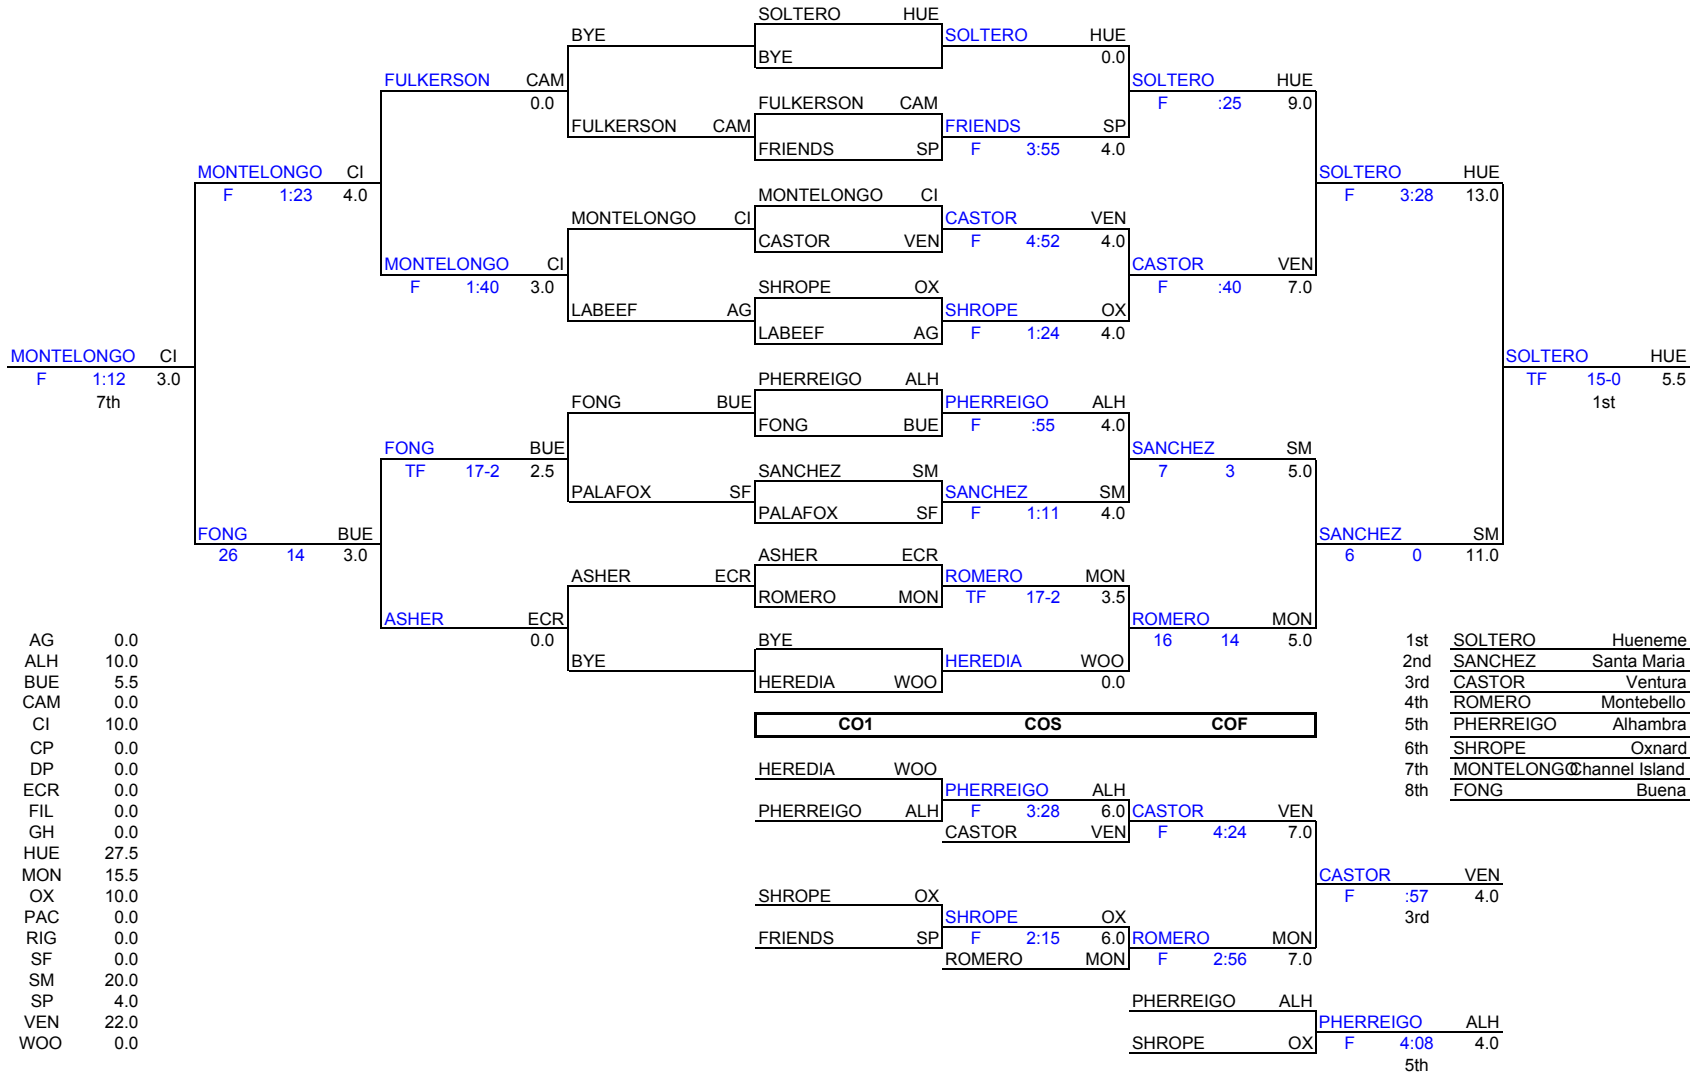

AG	0.0
ALH	10.0
BUE	5.5
CAM	0.0
CI	10.0
CP	0.0
DP	0.0
ECR	0.0
FIL	0.0
GH	0.0
HUE	27.5
MON	15.5
OX	10.0
PAC	0.0
RIG	0.0
SF	0.0
SM	20.0
SP	4.0
VEN	22.0
WOO	0.0