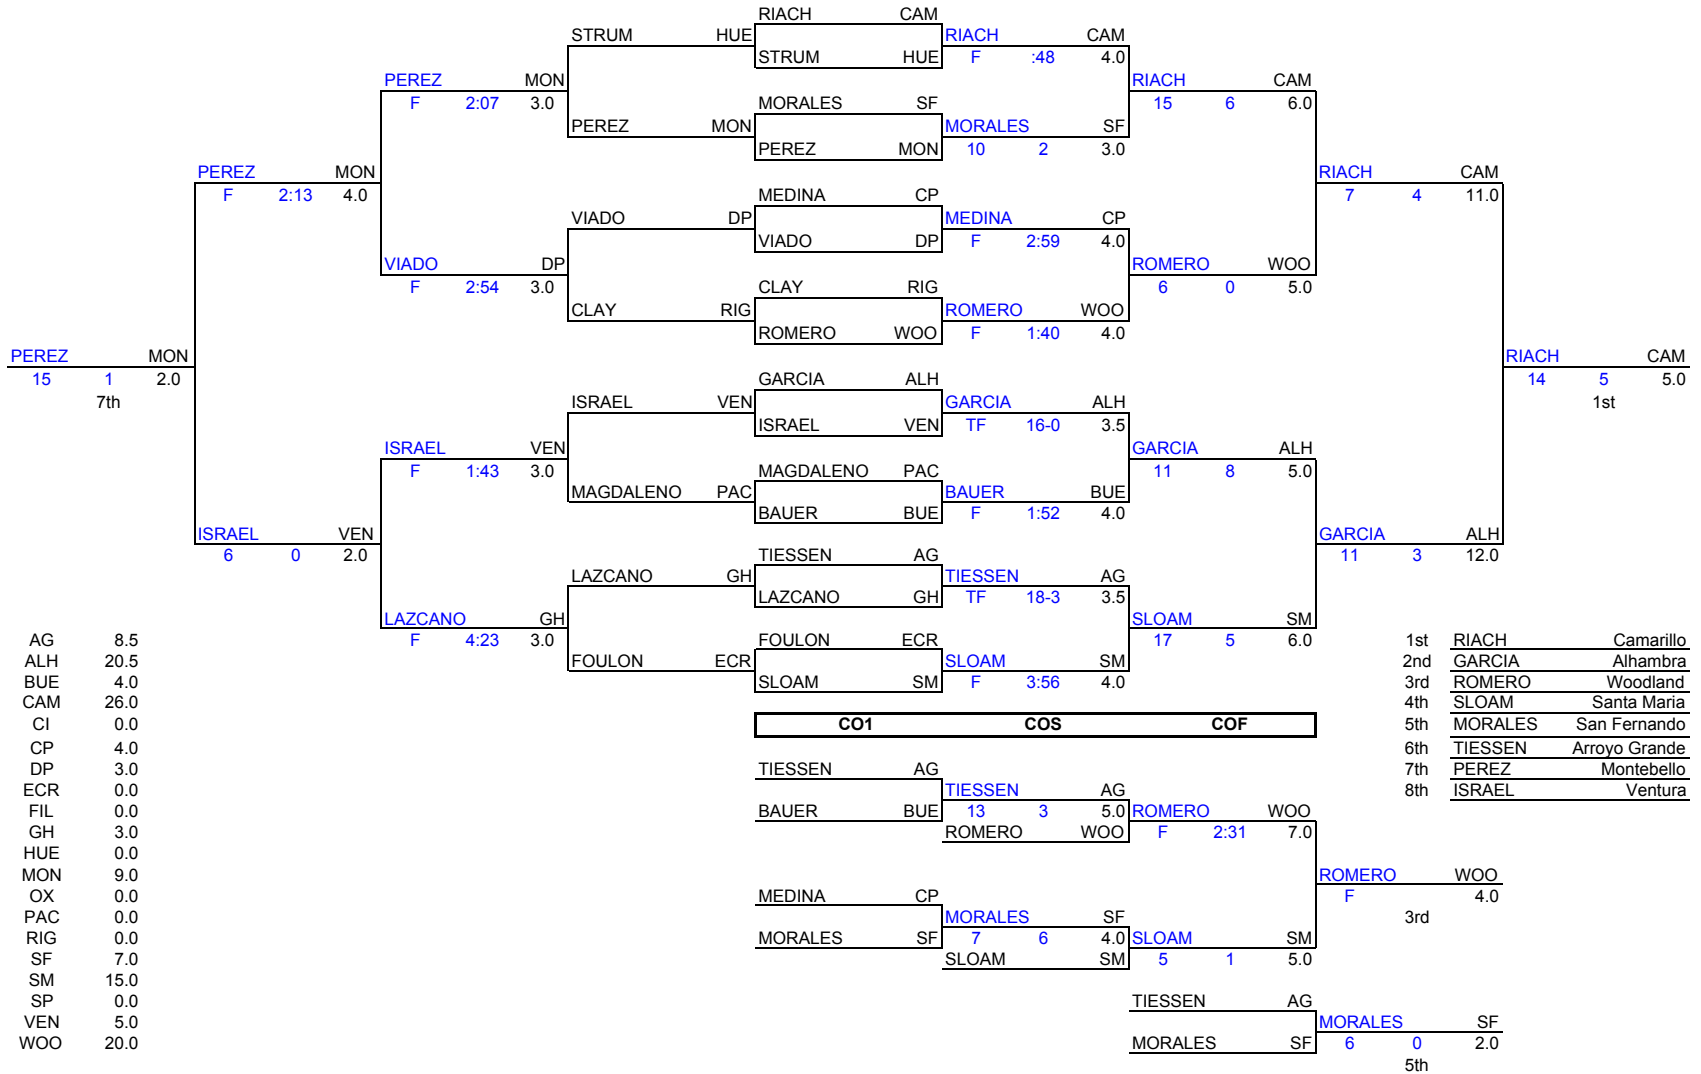

WBF	WBS	WB1	CH1	CH2	CHS	CHF