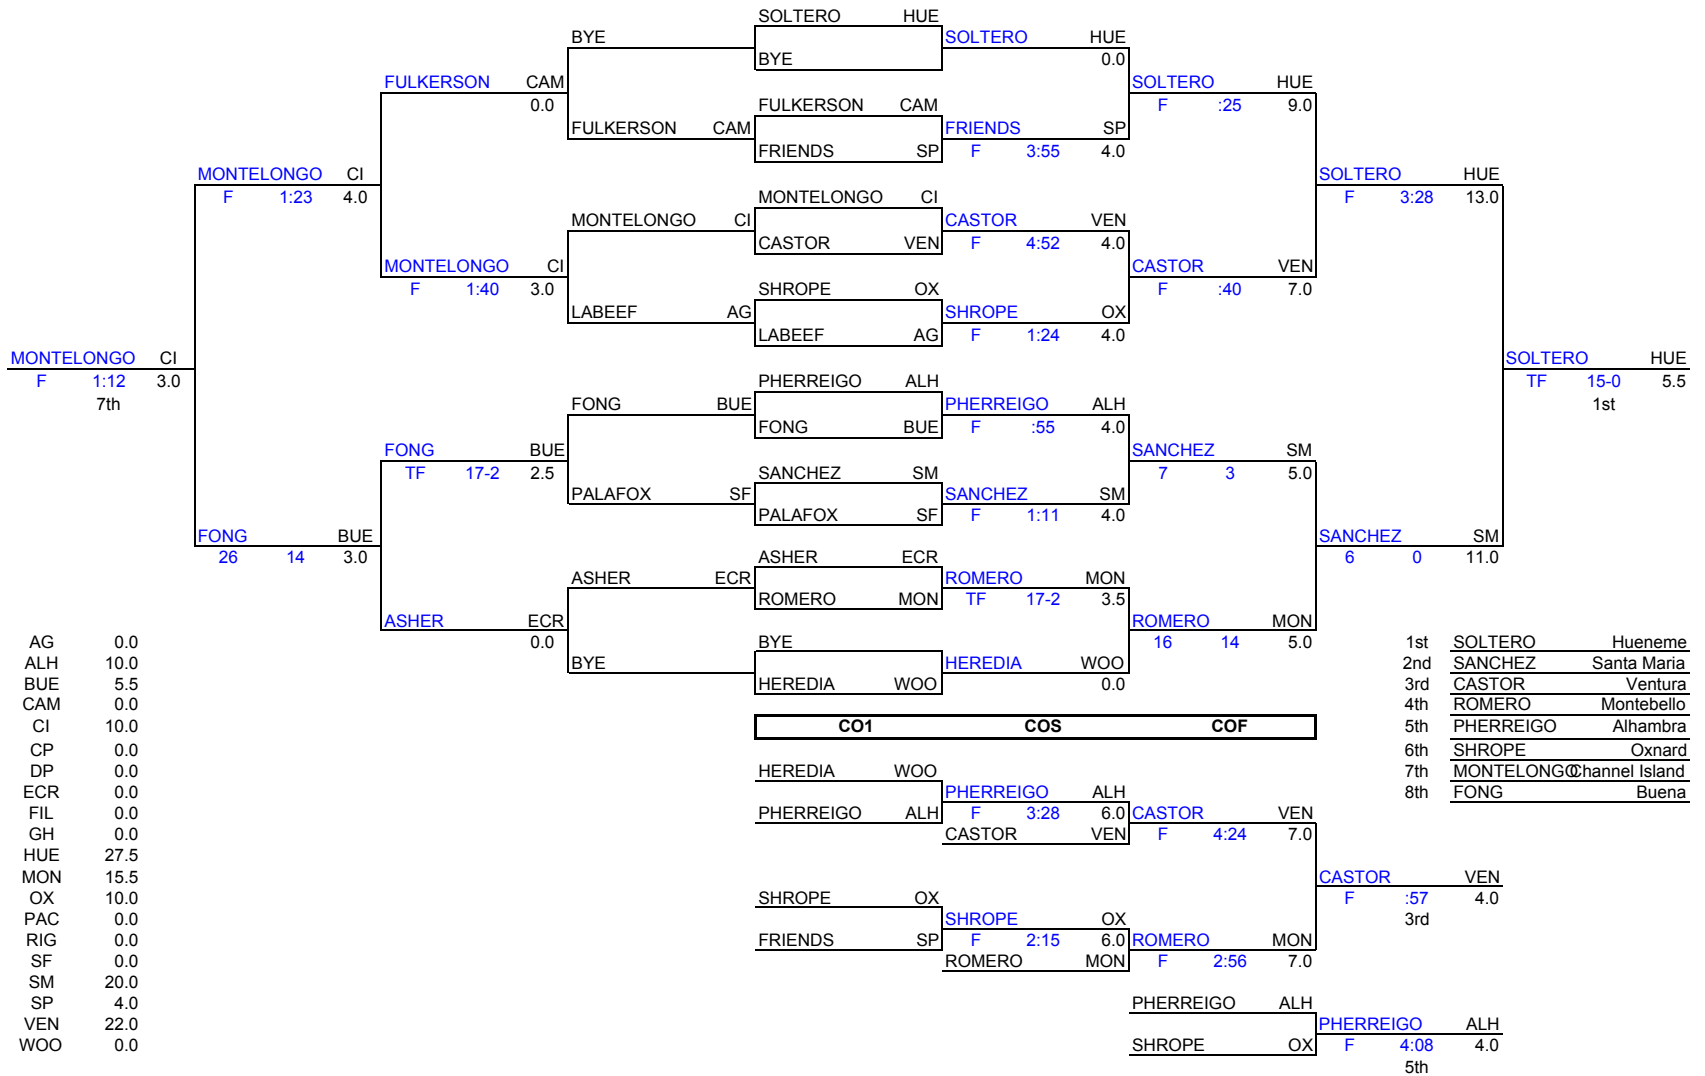

#### 215 LBS.

1st	NIELSEN	Ventura
2nd	ROMERO	Dos Pueblos
3rd	GRANDY	Santa Maria
4th	PHERRREIGO	Alhambra
5th	SAKADJIAN	Granada Hills
6th	APODACA	Woodland
7th	BERMUDEZ	Pacifica

WBF	WBS	WB1	CH1	CH2	CHS	CHF
-----	-----	-----	-----	-----	-----	-----

WBF	WBS	WB1	CH1	CH2	CHS	CHF
-----	-----	-----	-----	-----	-----	-----

WBFB WBS WB1 CH1 CH2 CHS CHF

WBF	WBS	WB1	CH1	CH2	CHS	CHF
-----	-----	-----	-----	-----	-----	-----