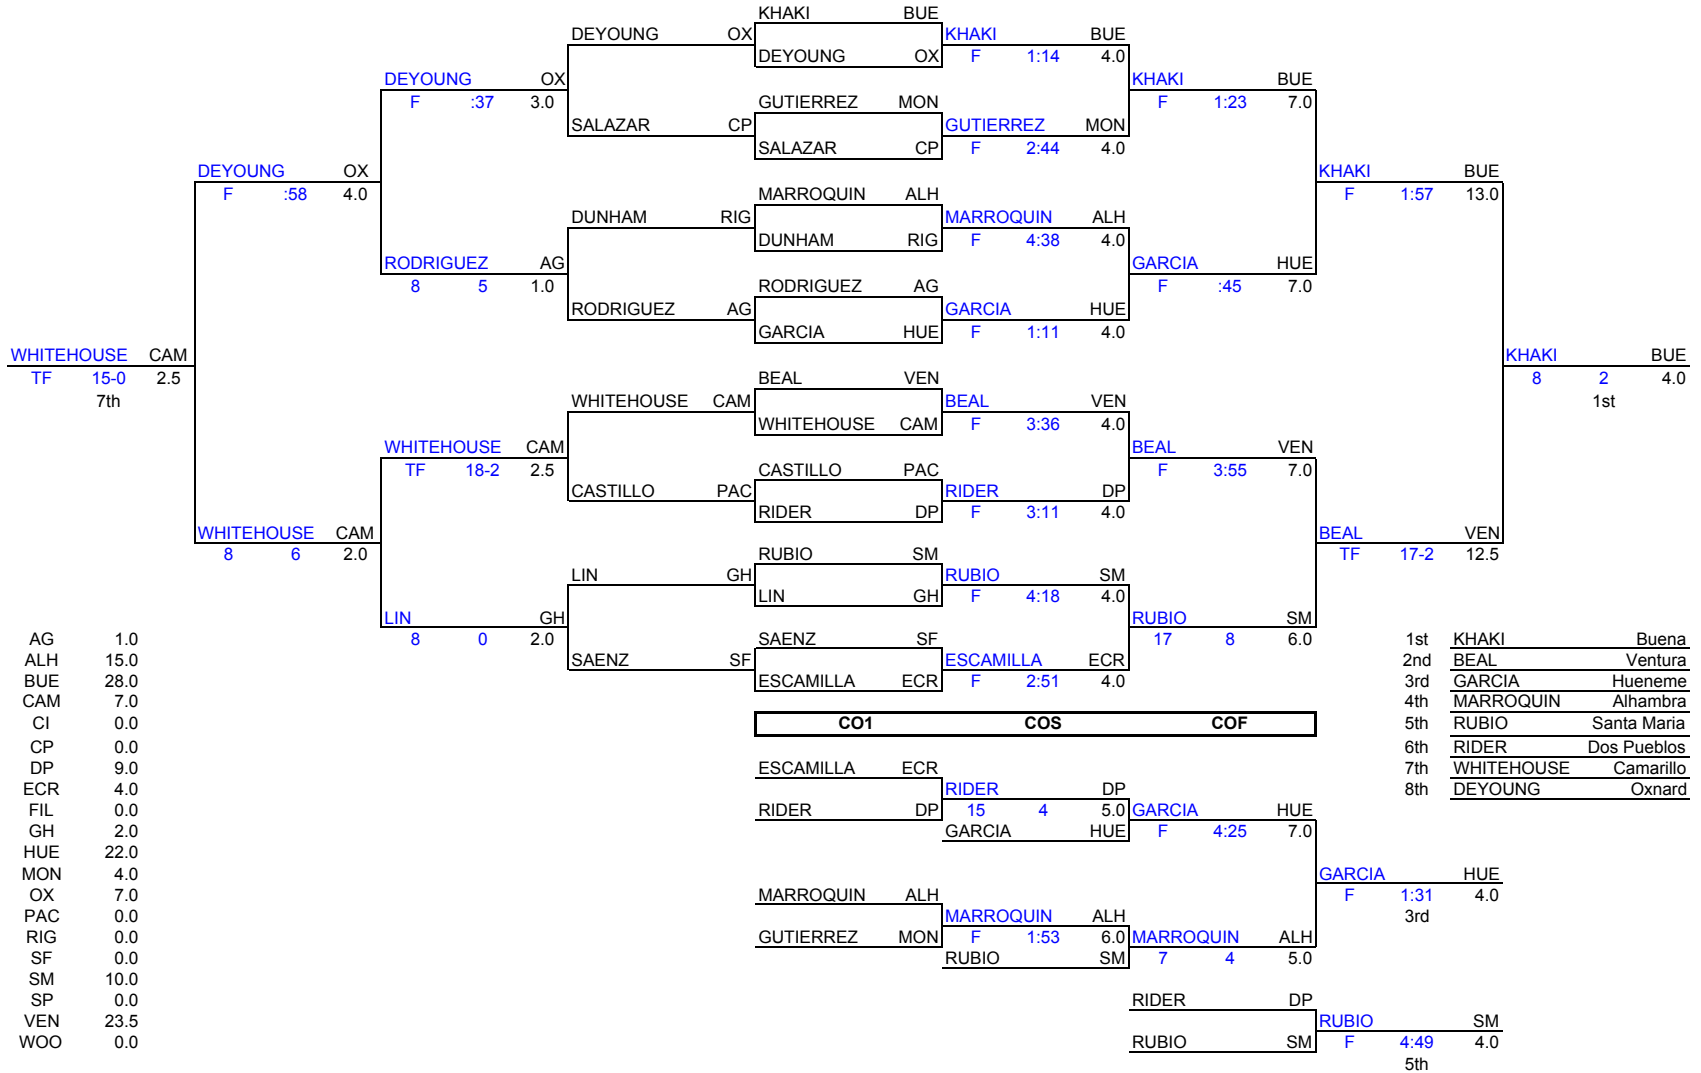

WBF	WBS	WB1	CH1	CH2	CHS	CHF

AG	1.0
ALH	15.0
BUE	28.0
CAM	7.0
CI	0.0
CP	0.0
DP	9.0
ECR	4.0
FIL	0.0
GH	2.0
HUE	22.0
MON	4.0
OX	7.0
PAC	0.0
RIG	0.0
SF	0.0
SM	10.0
SP	0.0
VEN	23.5
WOO	0.0