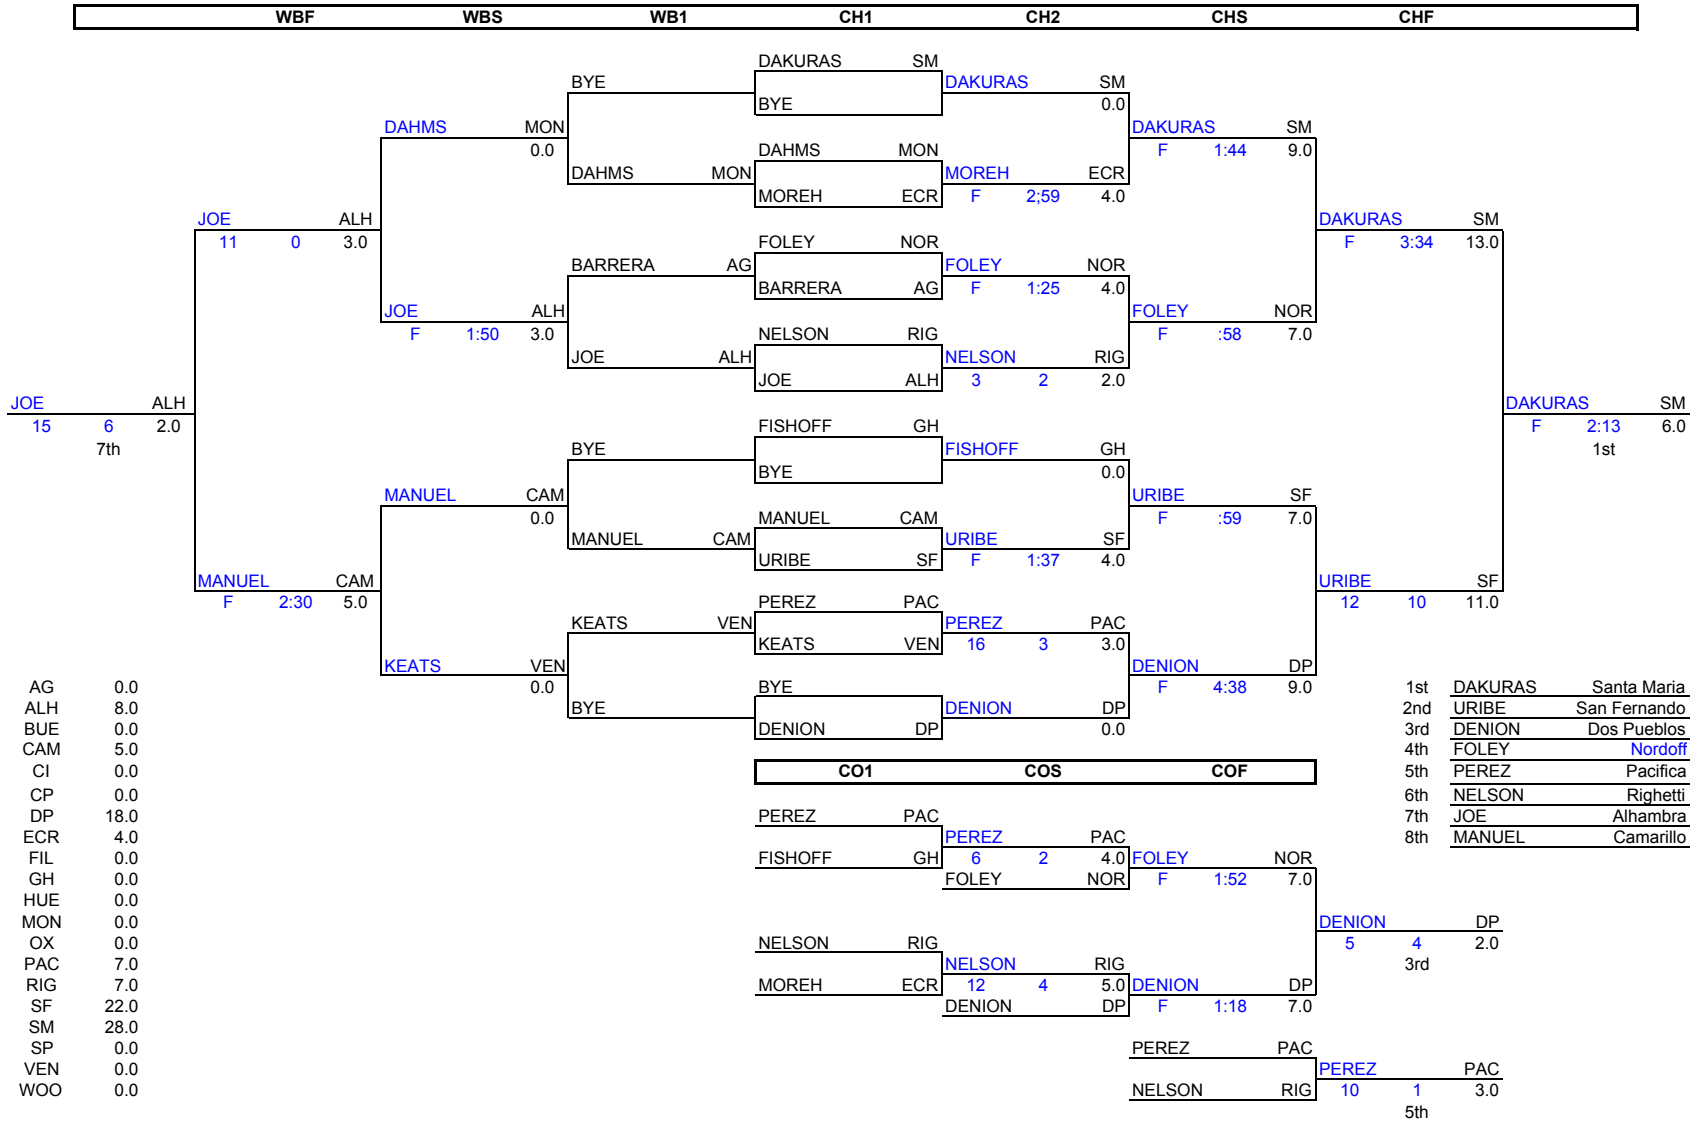

#### 215 LBS.

1st	NIELSEN	Ventura
2nd	ROMERO	Dos Pueblos
3rd	GRANDY	Santa Maria
4th	PHERRREIGO	Alhambra
5th	SAKADJIAN	Granada Hills
6th	APODACA	Woodland
7th	BERMUDEZ	Pacifica

WBF	WBS	WB1	CH1	CH2	CHS	CHF
-----	-----	-----	-----	-----	-----	-----

WBF	WBS	WB1	CH1	CH2	CHS	CHF
-----	-----	-----	-----	-----	-----	-----

WBFB WBS WB1 CH1 CH2 CHS CHF

WBF	WBS	WB1	CH1	CH2	CHS	CHF
-----	-----	-----	-----	-----	-----	-----